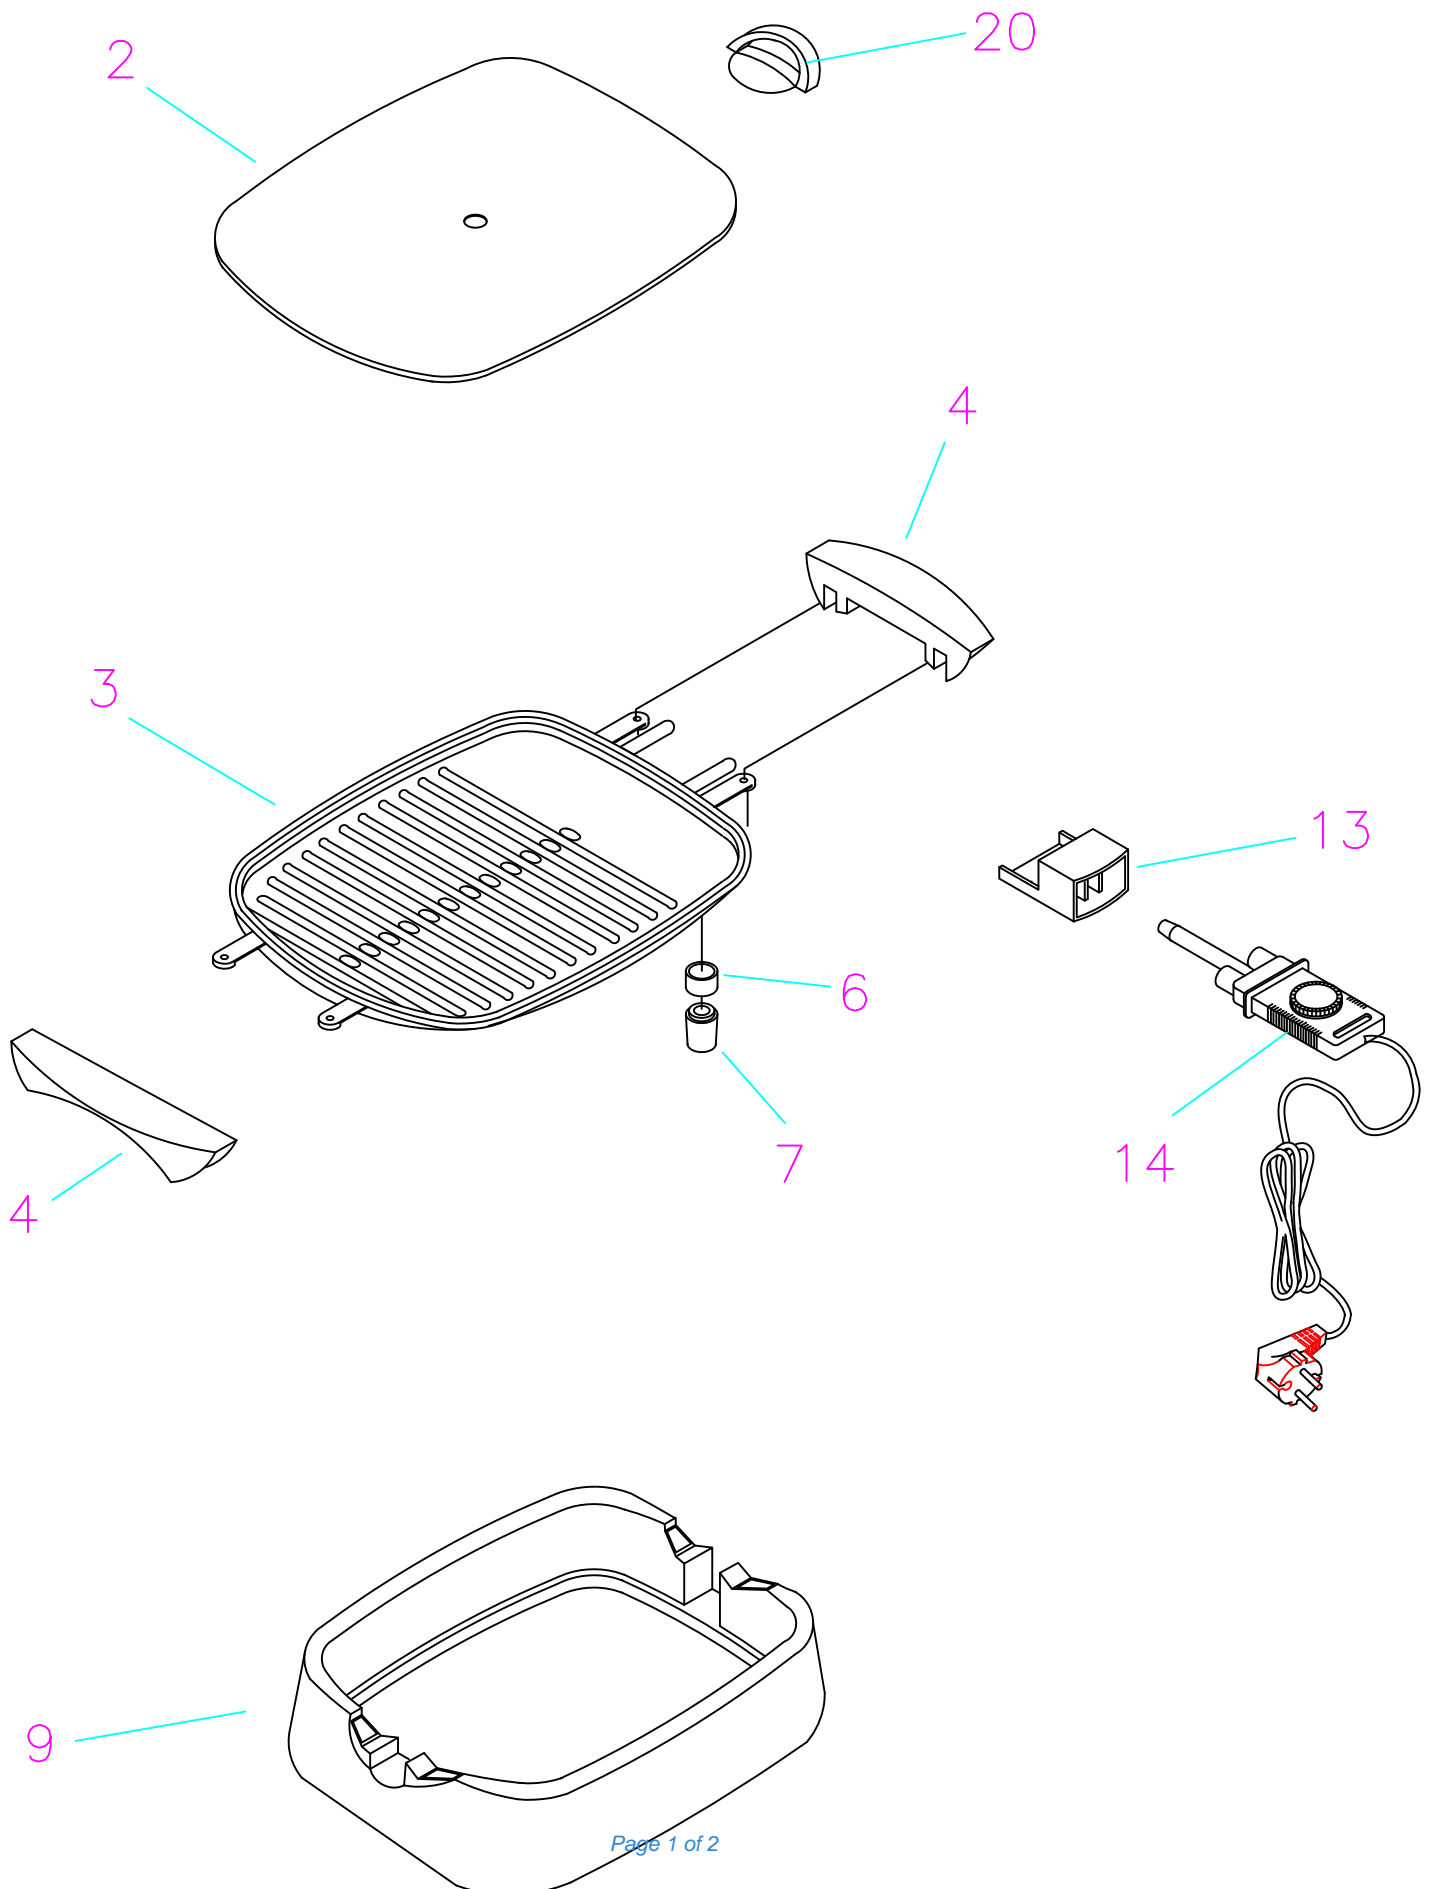

**ARIETE "EG" LA GRIGLIATA 760/2**

Position	Code	description
2	KW663278	GLASS LID
3	AT6135300800	GRILLED COOKING PLATE 2000W
4	AT6135500800	HANDLE
6	AT6135310200	SUPPORT RING
7	AT6135500400	LEG
9	AT6135530300	SER.BASE
13	AT6135500700	TERMINAL BLOCK
14	AT6136000400	ADJUST TEMP./POWER CORD ASSY
20	AT6135509200	COVER KNOB 760