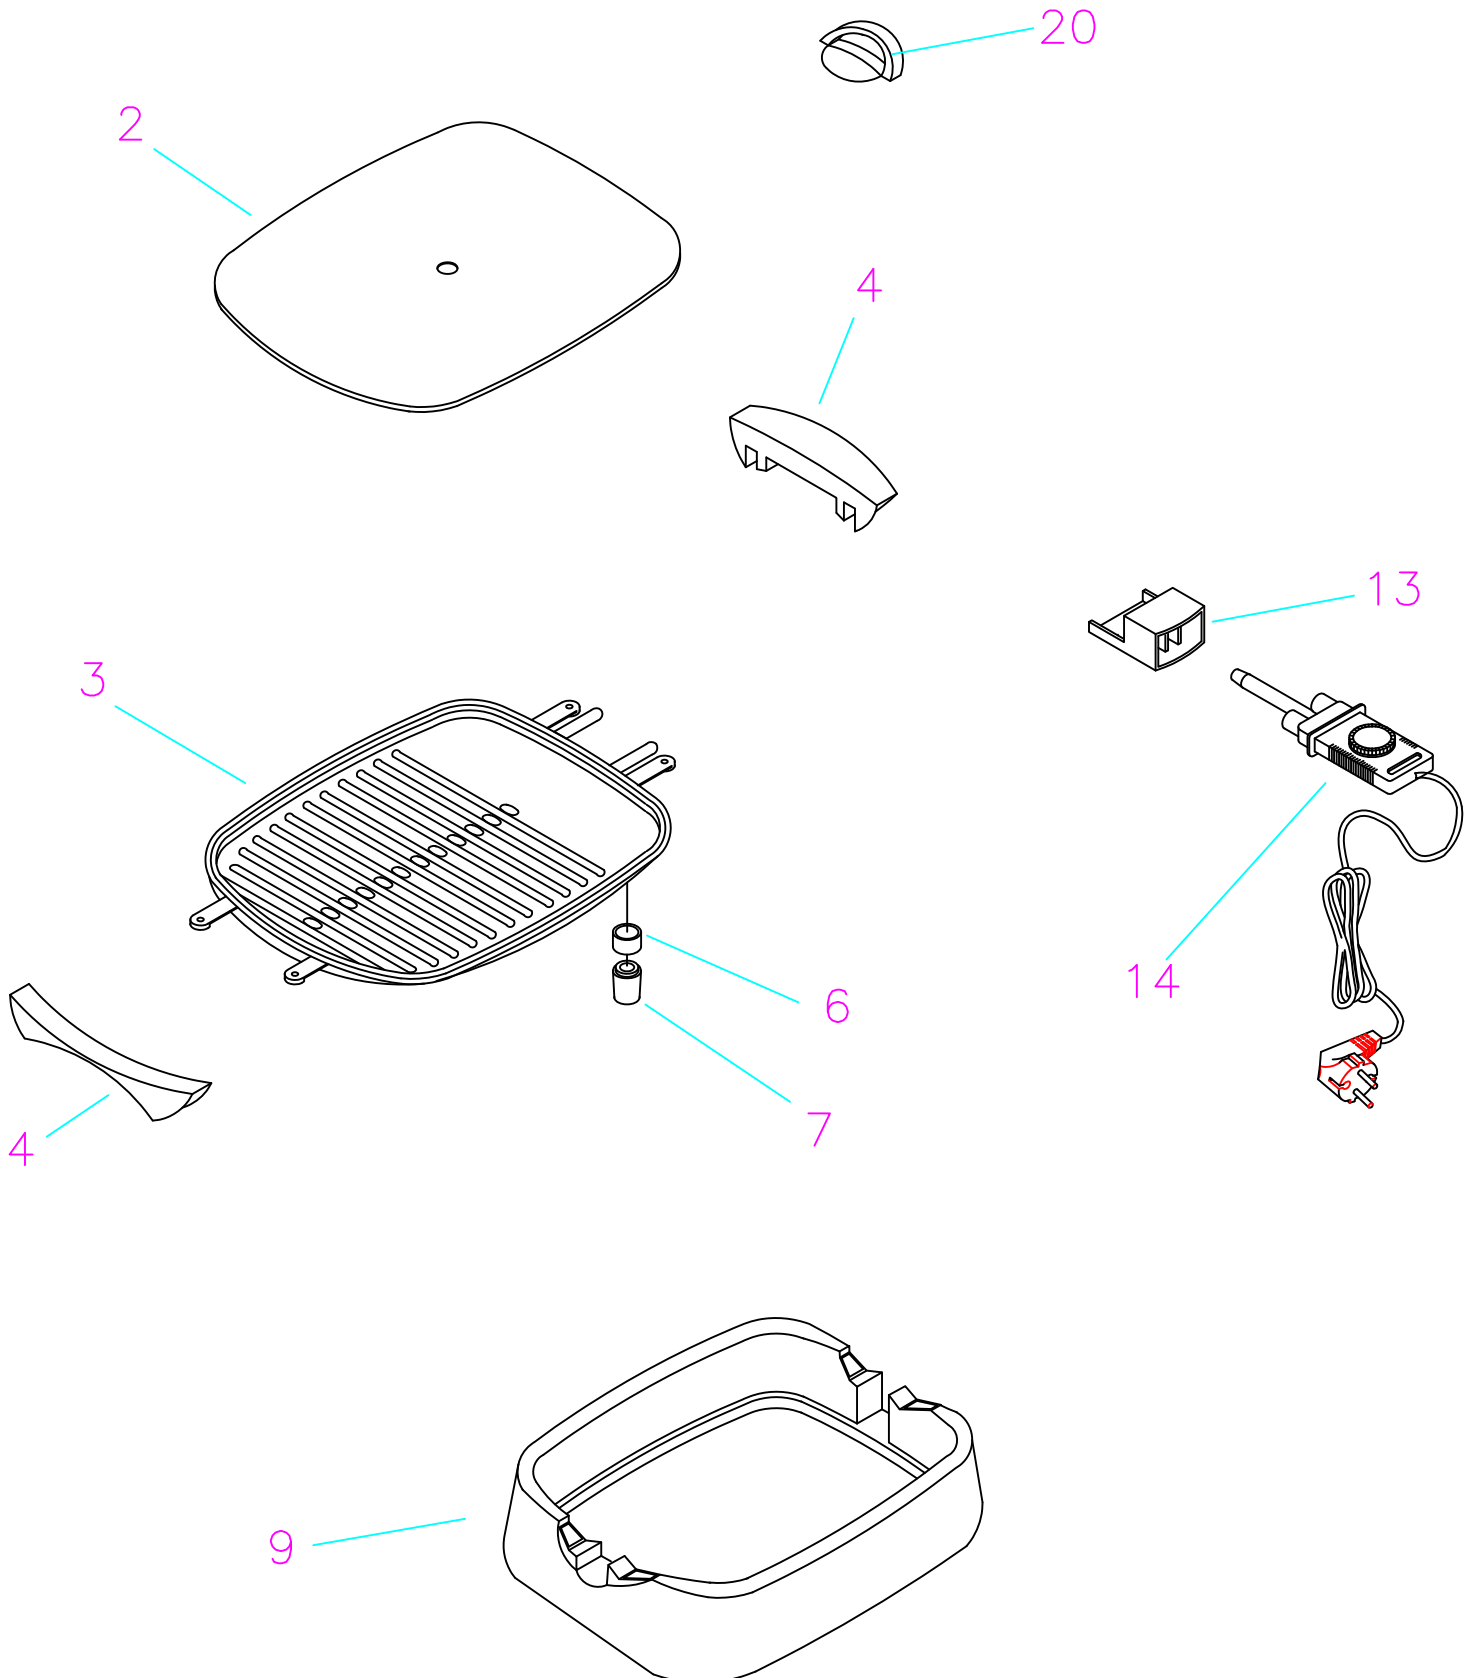

00C076020ARAS

ARIETE "SA" LA GRIGLIATA

Position	Code	description
1	AT6136001300	KIT COVER HANDLE 760
2	KW663278	GLASS LID
3	AT6135300800	GRILLED COOKING PLATE 2000W
4	AT6135500800	HANDLE
6	AT6135310200	SUPPORT RING
7	AT6135500400	LEG
9	AT6135530300	SER.BASE
13	AT6135500700	TERMINAL BLOCK
14	AT6136003700	ADJUST TEMP/POWER CORD UK ASSY
20	AT6135509200	COVER KNOB 760