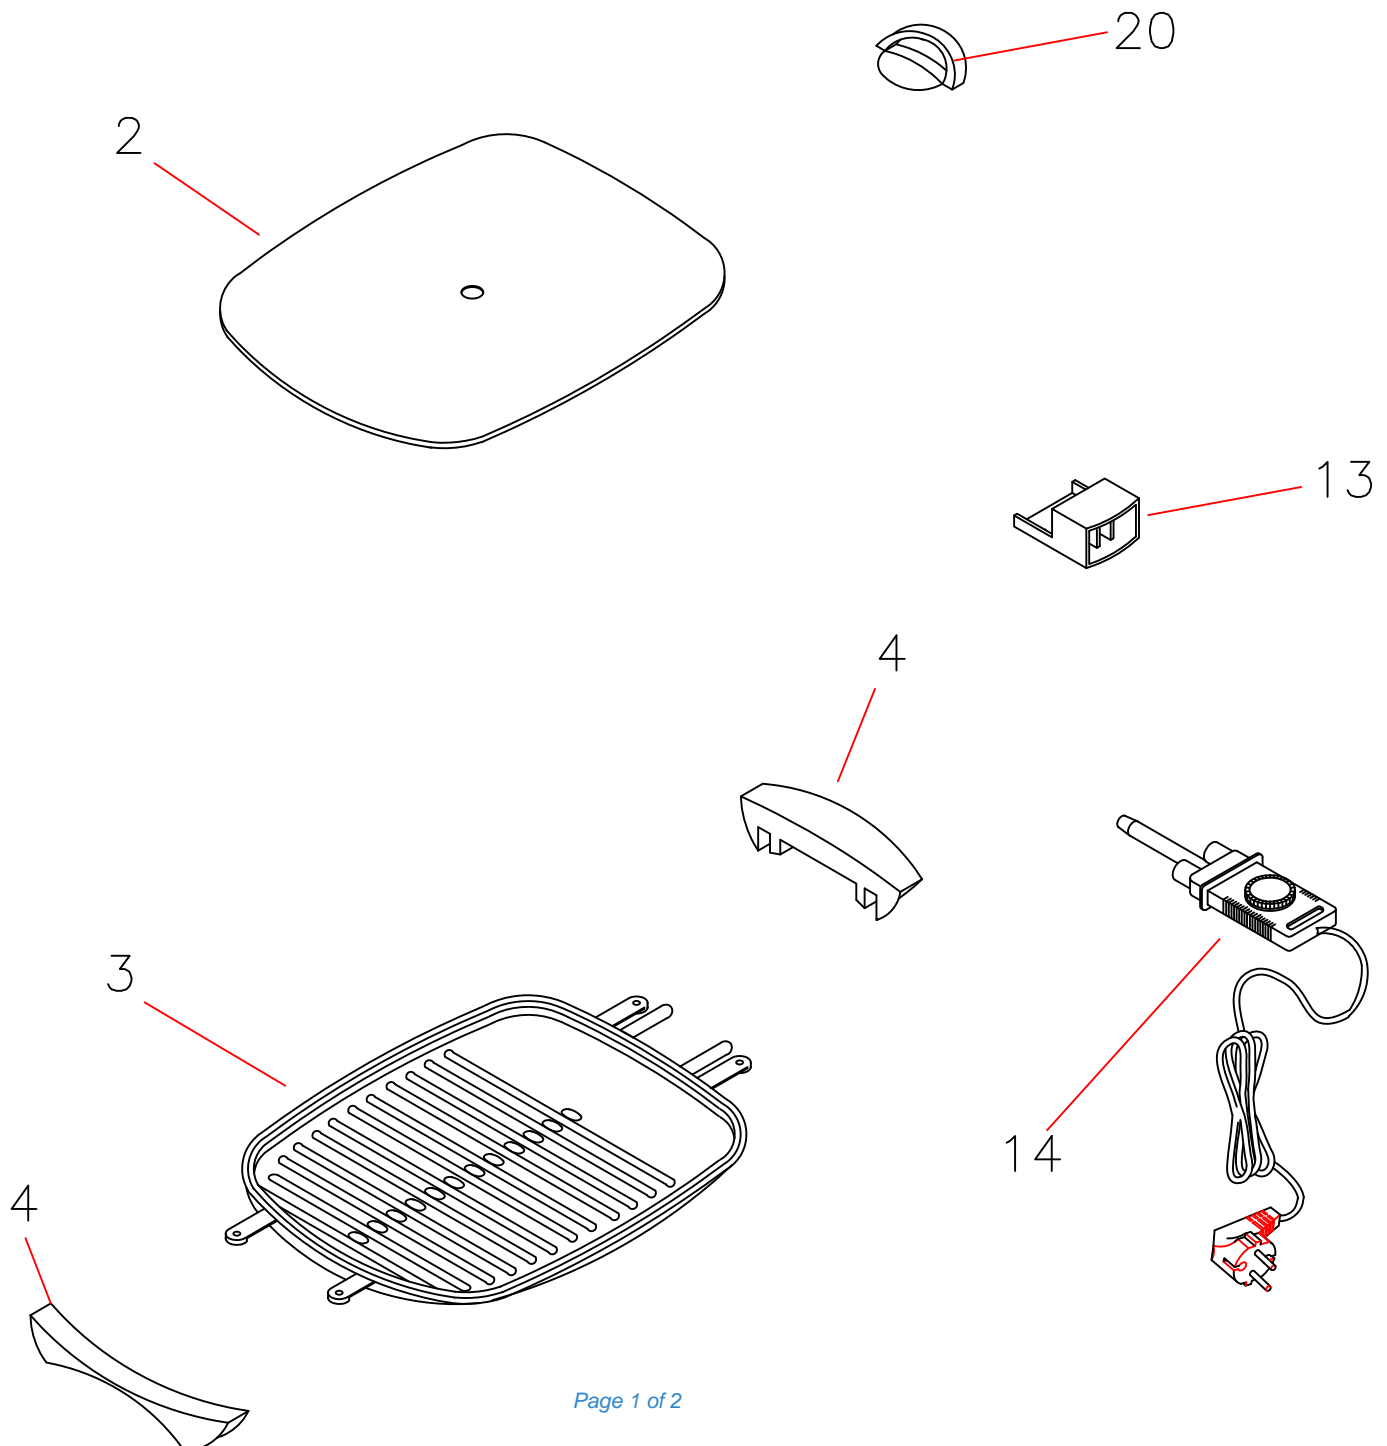

00C076020ARPL

ARIETE "PL" LA GRIGLIATA 2000W

Position	Code	description
2	KW663278	GLASS LID
3	AT6135300800	GRILLED COOKING PLATE 2000W
4	AT6135500800	HANDLE
13	AT6135500700	TERMINAL BLOCK
14	AT6136000400	ADJUST TEMP./POWER CORD ASSY
20	AT6135509200	COVER KNOB 760