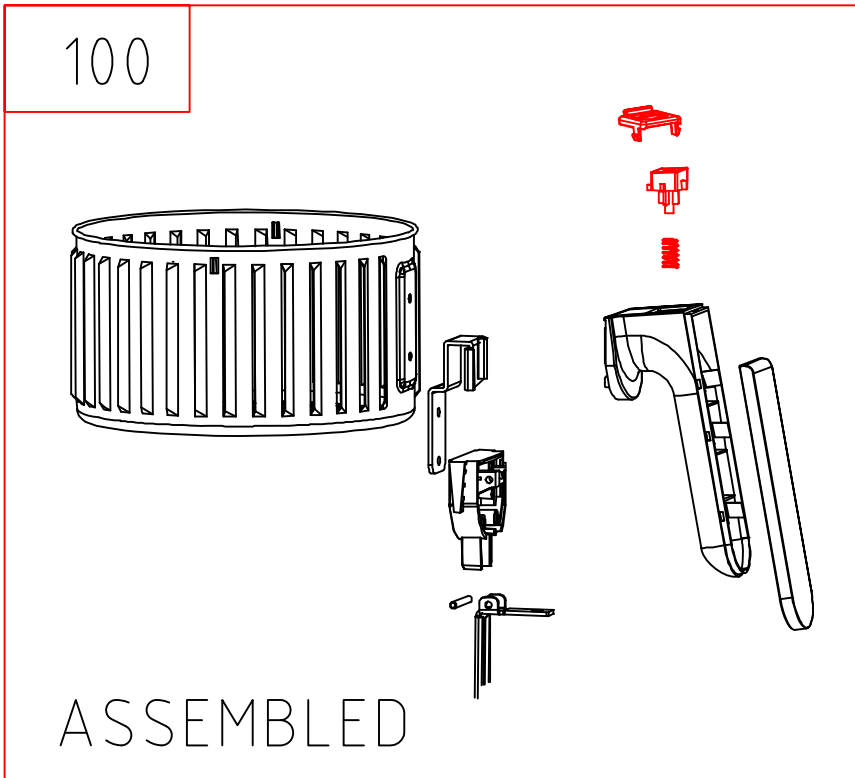

00C461400AR0

ARIETE "INT." AIRY FRYER 4614

Position	Code	description
06	AT6195730200	MOTOR TX-TJF6025 220-240V 25W CLASS 155 4614
14	AT6195770200	HEATER 230V 1475W 4614
30	AT6191210010	THERMOFUSE G4 Tf 158°C
37	AT6195740400	ADJUS.THERMOST.190D-E 400V 16A T150 4614
43	AT6191460010	TIMER SHALONG 16A-250V T125 4614
75	AT6195760200	MICROSWITCH KW16 16A 125/250V T125 4614
100	AT6196002800	BASKET ASSY 4614