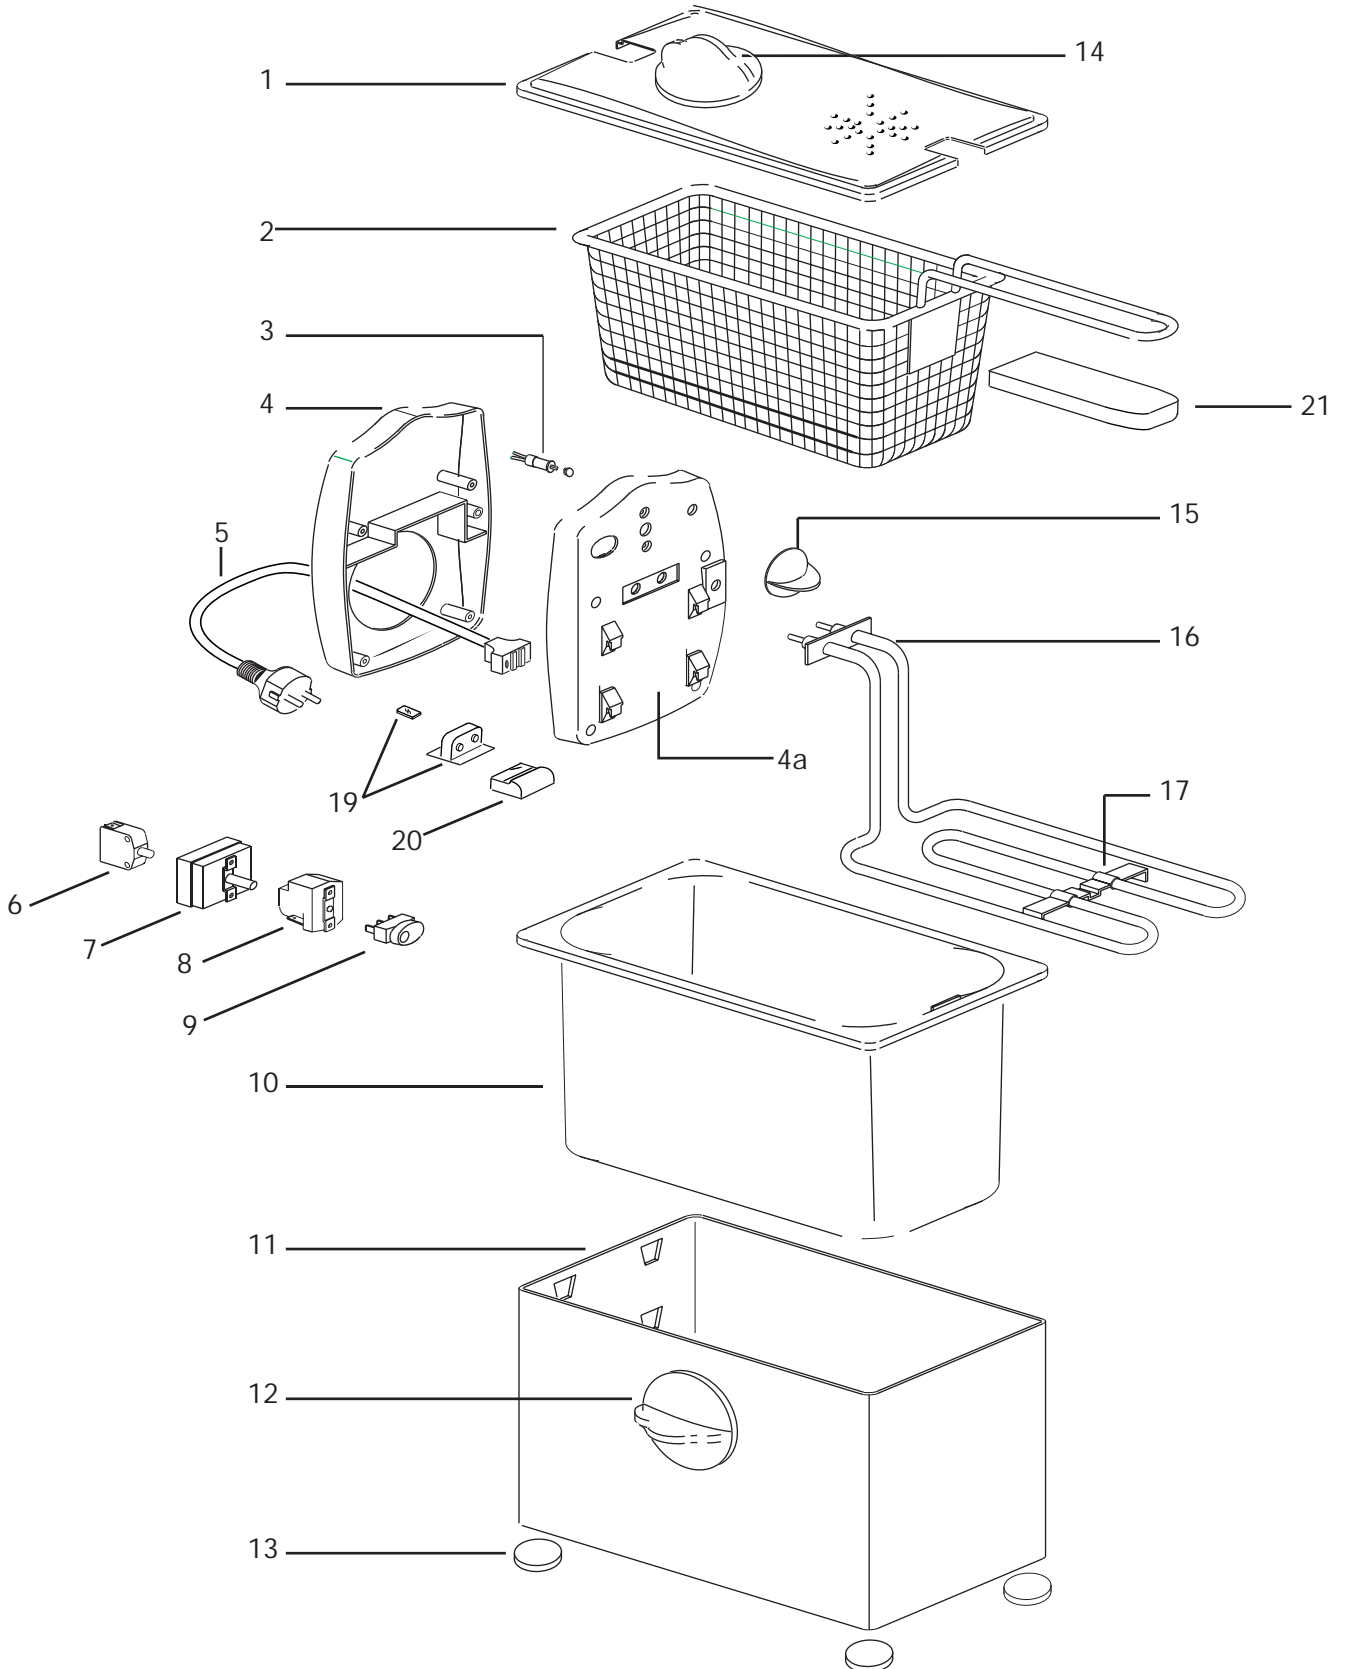

0125576401

DE'LONGHI "US" D 406 DZ

Position	Code	description
01	IC1042	COVER
02	IC1002	BASKET
03	IC1032	WARNING LIGHT
04	IC1033	Front Protection
04A	IC1034	Rear Protection
05	IC1045	POWER SUPPLY CORD
06	IC1035	MICROSWITCH
07	IC1008	THERMOSTAT
08	IC1036	THERMOSTAT
09	IC1010	SWITCH
10	IC1012	TRAY
11	IC1014	CONTAINER
12	IC1015	HANDLE
13	IC1016	FOOT
14	IC1017	HANDLE
15	IC1038	KNOB
16	IC1039	HEATING Element
17	IC1021	SUPPORT
19	IC1047	CONNECTOR
20	IC1048	SUPPORT
21	ES000	*NOT AVAILABLE