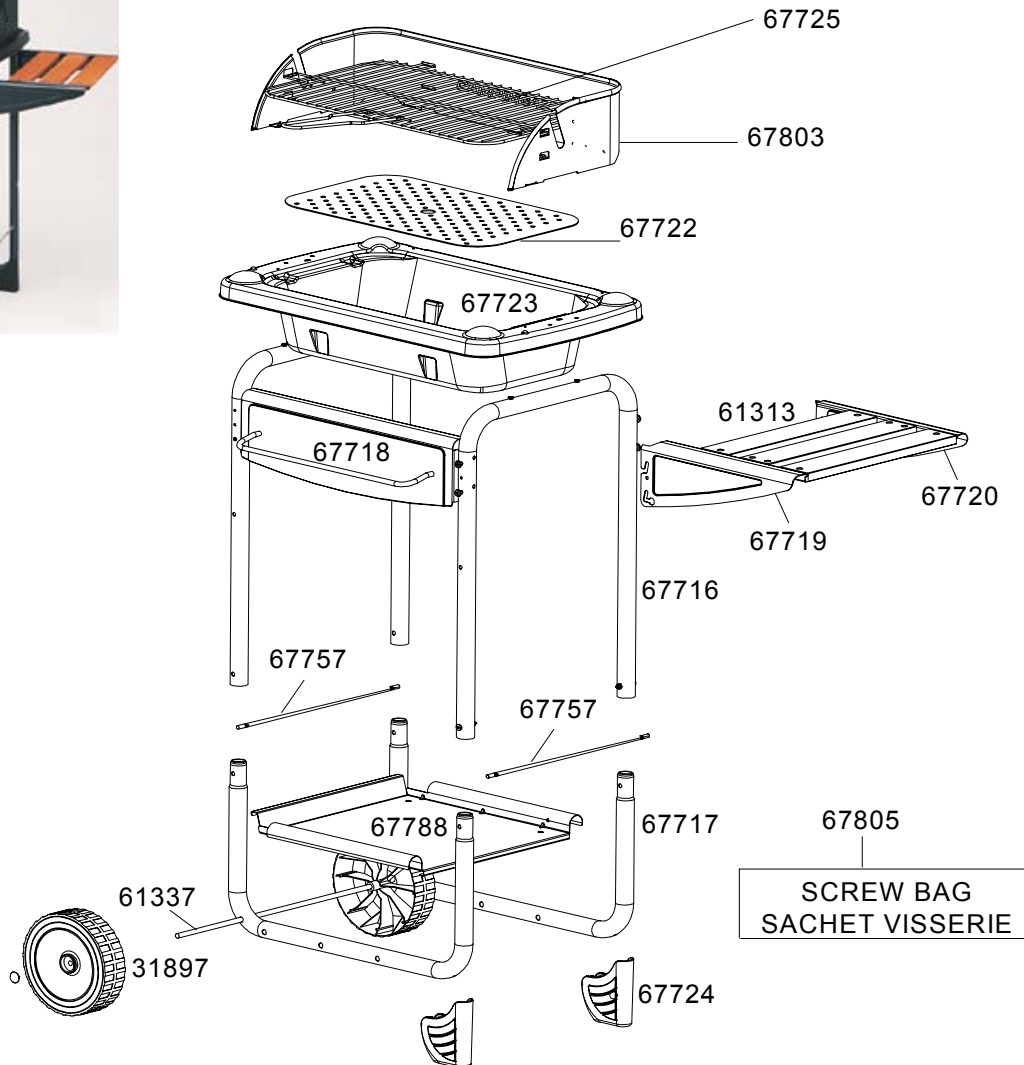

**CHARCOAL BARBECUE**  
**BARBECUE A CHARBON DE BOIS:**  
**BONITO**

REF.	POINTS	GB - DESIGNATIONS	DESIGNATIONS - F -
31897	50	WHEEL DIAMETER 175 (X 1)	ROUE DIAMETRE 175 (X 1)
61313	80	SET OF 3 PLANKS	JEU DE 3 LATTES
61337	30	AXLE WHEEL	AXE DE ROUE
67716	90	UPPER U TUBE - GREY	TUBE U SUPERIEUR - GRIS
67717	90	LOWER U TUBE - GREY	TUBE U INFERIEUR - GRIS
67718	100	FRONT PANEL - GREY	CONSOLE GRISE
67719	60	LEFT SHELF HOLDER - GREY	SUPPORT ETAGERE GAUCHE - GRIS
67720	60	RIGHT SHELF HOLDER - GREY	SUPPORT ETAGERE DROIT - GRIS
67722	80	CHARCOAL SHEET	TOLE CHARBON
67723	270	BASE	CUVE
67724	30	FOOT	PIED
67725	90	COOKING GRID	GRILLE DE CUISSON
67757	30	CYLINDER STOP WIRE	FIL ARRET BOUTEILLE
67788	110	GREY CYLINDER SUPPORT	SUPPORT DE RESERVOIR GRIS
67803	140	WINDSHIELD	PAREVENT
67805	60	SCREW BAG	SACHET DE VISSERIE
67721	90	PACKAGING	EMBALLAGE