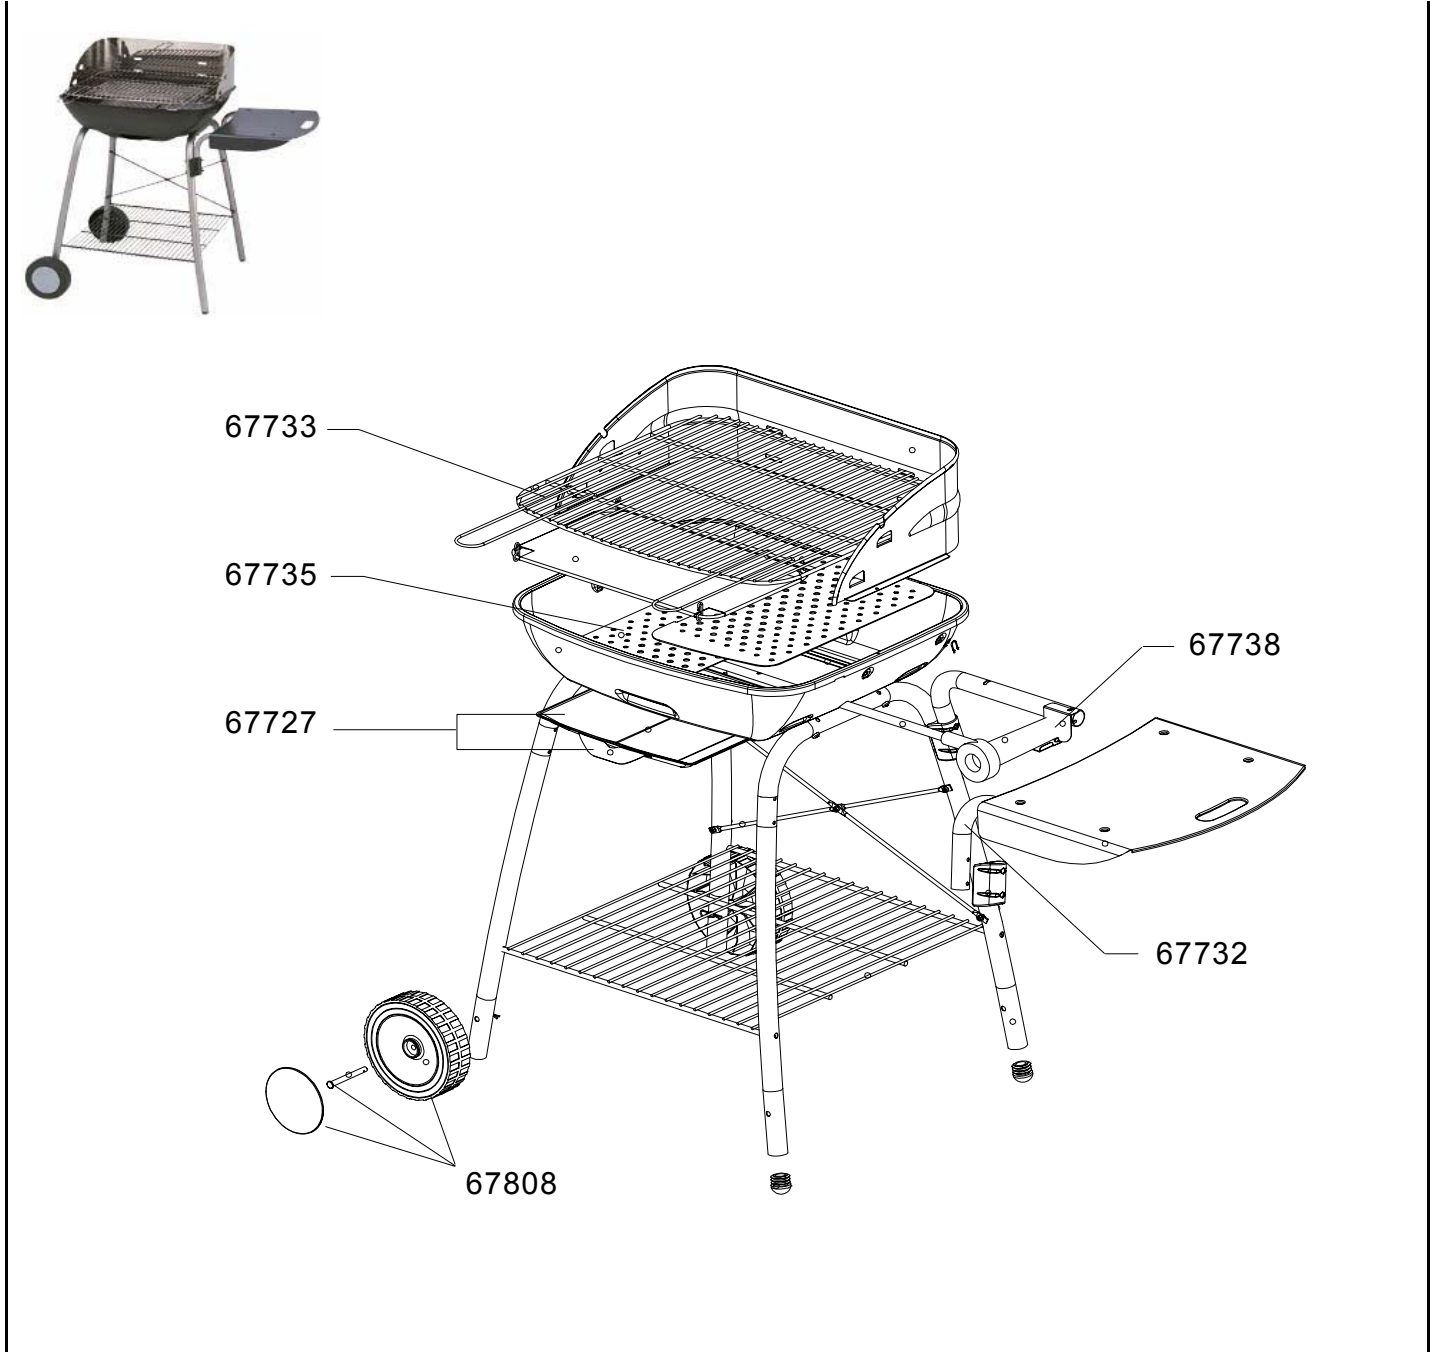

**CHARCOAL BARBECUE
BARBECUE A CHARBON DE BOIS :
FAMILIO & FAMILIO EXTRA**

REF.	POINTS	GB - DESIGNATIONS	DESIGNATIONS - F -	FAMILIO	EXTRA
67727	180	ASH DRAWER + HANDLE	TIROIR A CENDRES + POIGNEE	X	X
67732	80	SHELF HOLDER	SUPPORT ETAGERE	X	X
67733	200	COOKING GRID	GRILLE DE CUISSON	X	X
67735	70	CHARCOAL SHEET	TOLE CHARBON	X	X
67738	120	FAN	VENTILATEUR		X
67808	70	SET OF WHEEL+AXLE+ HOOK+CAPS	ENSEMBLE AXE+EPINGLE+ROUE+BOUCHON	X	X