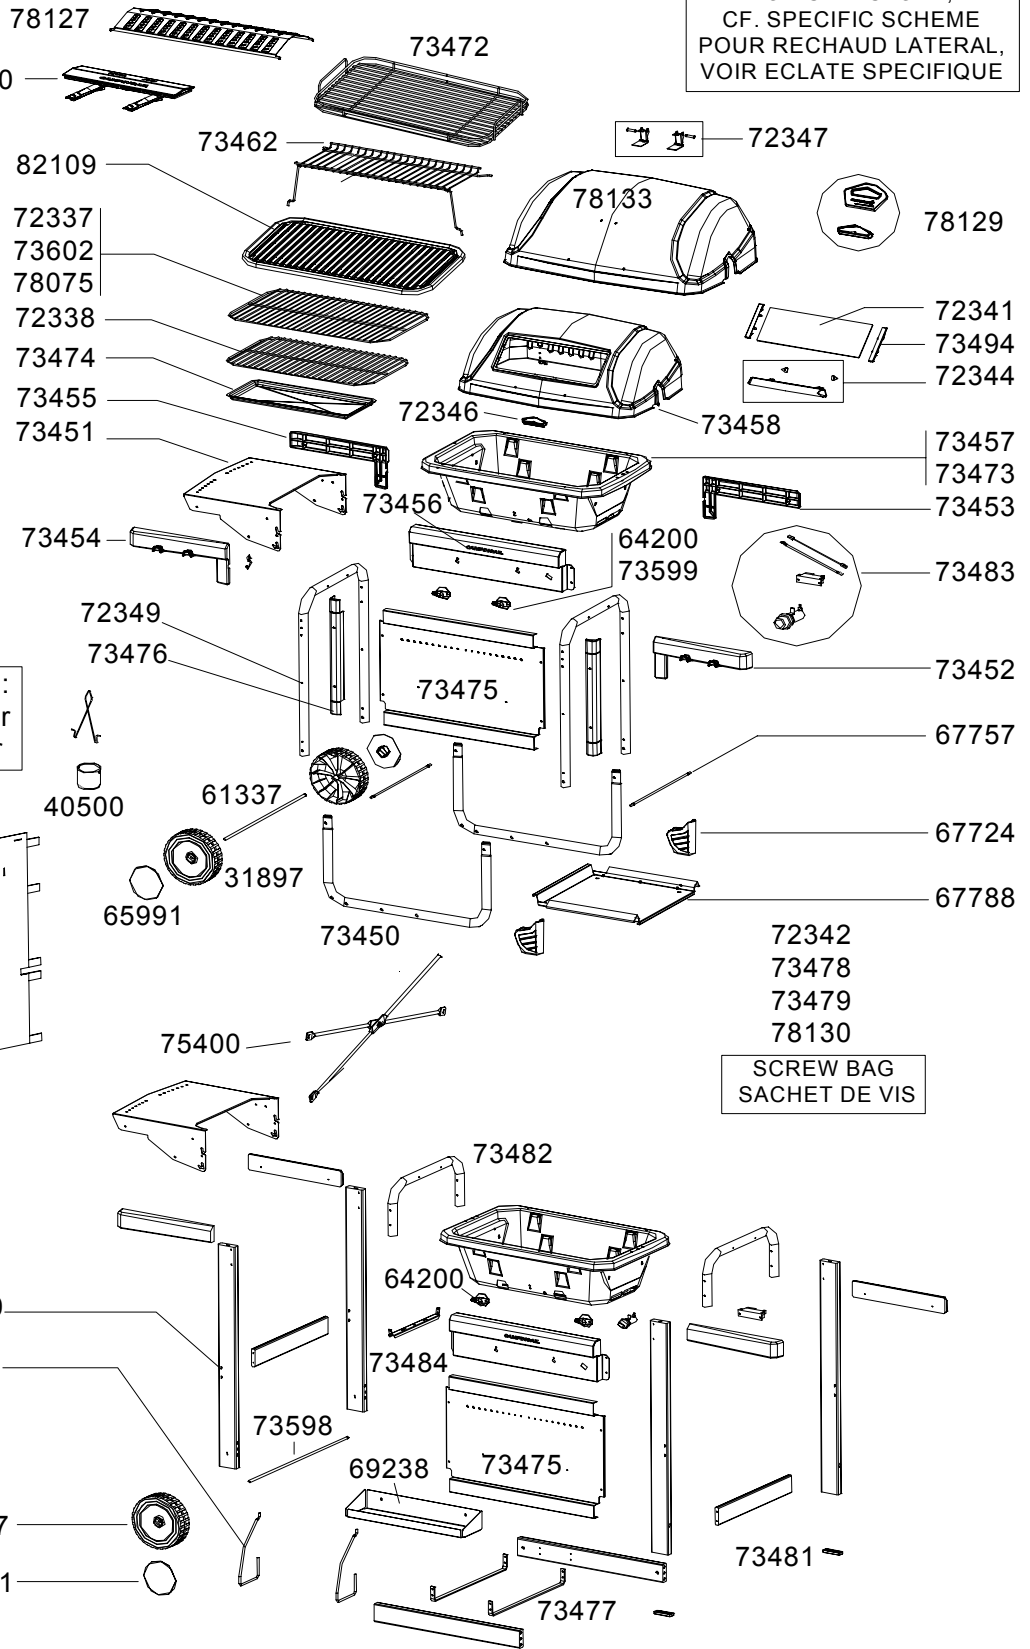

**BARBECUES TEXAS - SUPER - DELUXE -
DELUXE EXTRA - EXTRA - WOODY -
WOODY DELUXE - VENTURA GRANDE
DELUXE - US & US DELUXE**

FOR SIDE STOVE,
CF. SPECIFIC SCHEME
POUR RECHAUD LATÉRAL,
VOIR ECLATE SPECIFIQUE

- 72340
- 73459
- 73461
- 73469
- 73471
- 73487
- 73624
- 75389
- 72343
- 73464
- 72345
- 73485
- 72348

Jets / Injecteurs :
31839 - 28 Mbar
63558 - 50 Mbar

SCREW BAG
SACHET DE VIS