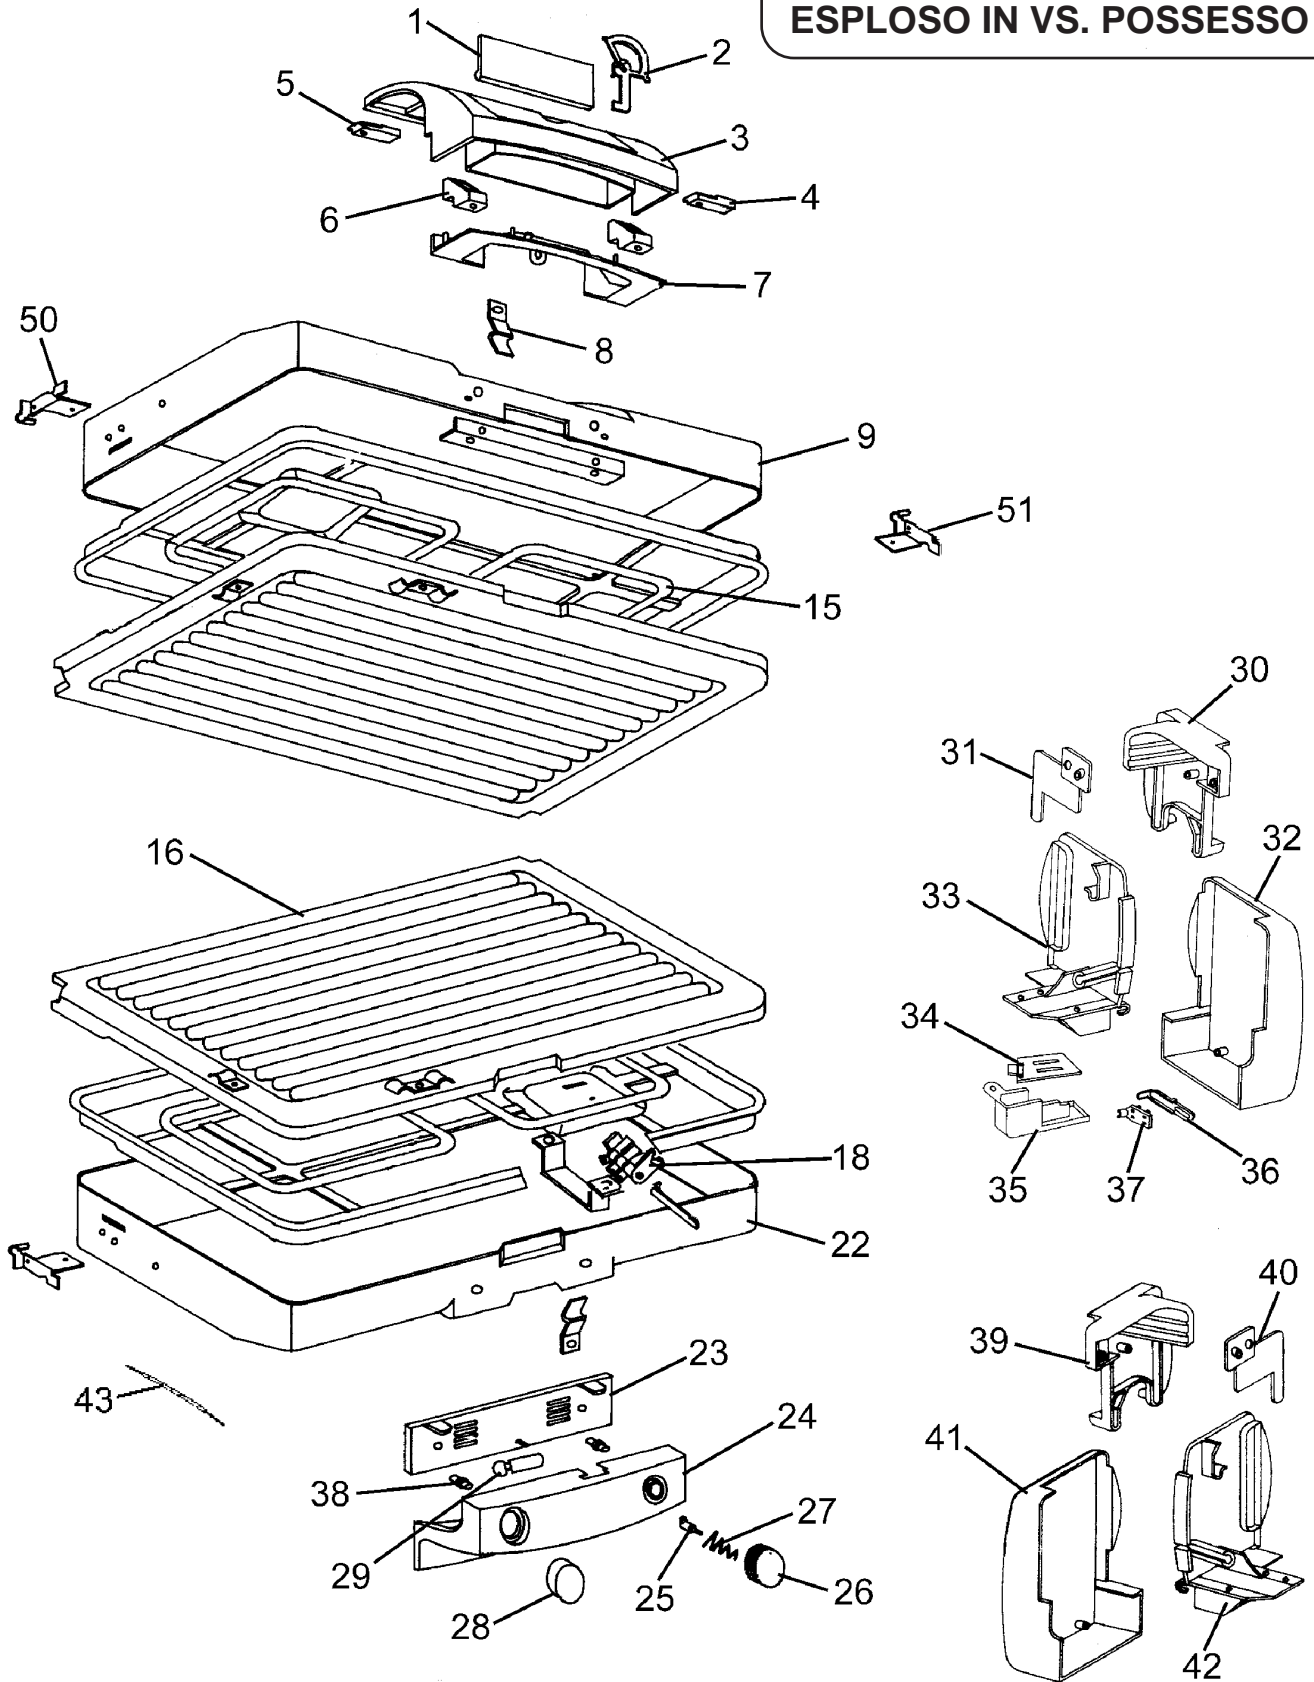

**ANNULLA E SOSTITUISCE
IL CORRISPONDENTE
ESPLOSO IN VS. POSSESSO**

Position	Code	description
01	MV132657	DOOR
02	MV132658	HOOK
03	MV132651	HANDLE
05	ES000	*NOT AVAILABLE
06	MV132693	SUPPORT
07	MV132653	COVER
08	MV139211	SPRING
09	MV132103	COVER
15	MV139050	HEATING Element 900W 115V L26.5
16	MV132132	PLATE
18	MV139010	THERMOSTAT
22	MV132113	BOTTOM
23	MV132654	COVER
24	MV132652	HANDLE
25	MV132655	PIN
26	MV132656	KNOB
27	MV139222	SPRING
28	MV134630	LENS
29	MV139021	WARNING LIGHT
30	MV132605	HINGE RIGHT
31	MV132615	CLOSURE
32	MV132603	INSERT
33	MV132613	FOOT
34	MV132621	BOX
35	MV132622	PROTECTION
36	MV132641	PROTECTION
37	MV132642	STOP
38	MV132695	SPACER
39	MV132606	HINGE LEFT
40	MV132616	CLOSURE
41	MV132604	INSERT
42	MV132614	FOOT
43	MV139014	TCO
50	MV132212	BRACKET LEFT
51	MV132211	BRACKET RIGHT