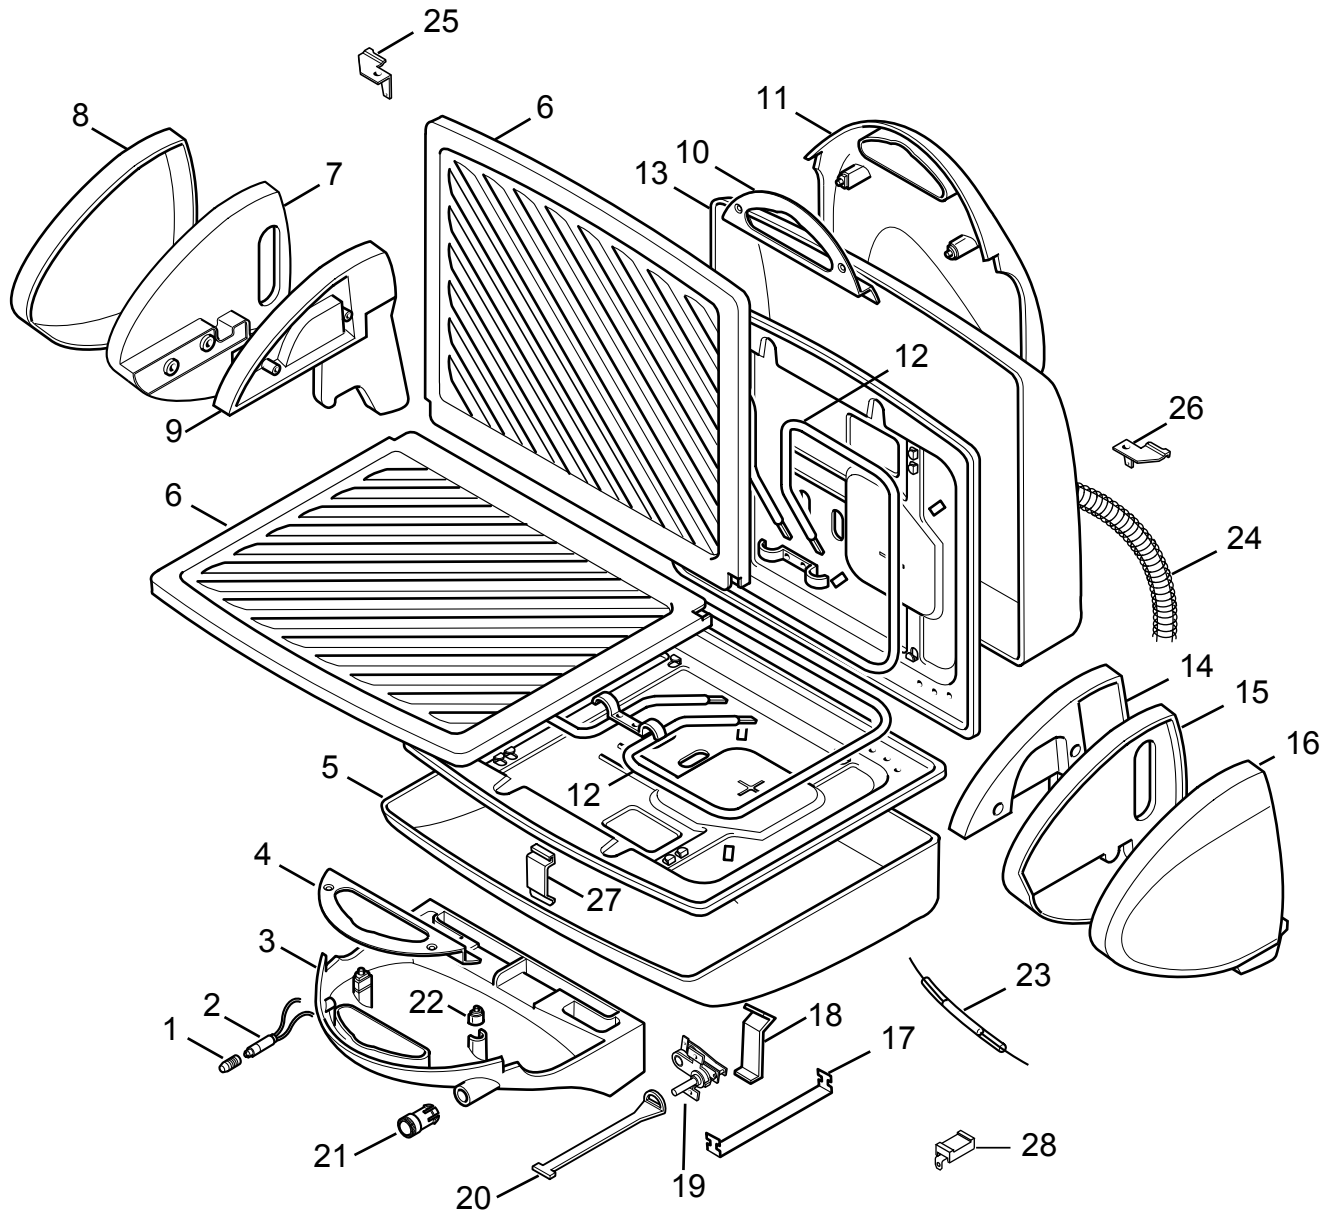

DE' LONGHI "INT/SARUSKA" CG270 DELUX SILVER  
EXECUTION:B

Position	Code	description
01	536335	LENS
02	513116	WARNING LIGHT
03	5579100000	HANDLE
04	537319	CLOSURE
05	7079103700	BOTTOM
06	7079104000	PLATE
07	5379101900	HINGE
08	5579100700	COVER
09	537163	HINGE
10	537172	CLOSURE
11	5579100100	HANDLE UPPER
12	5179100800	HEATING Element
13	7179101600	COVER
14	5379100800	HINGE
15	ES000	*NOT AVAILABLE
16	537167	COVER
17	612023	SPRING
18	622367	FEELER
19	521685	THERMOSTAT
20	609246	EXTENSION
21	5979100000	KNOB
22	537213	SPACER
23	5279100700	TCO
24	612026	SPRING
25	7079100200	HOOK LEFT
26	7079100300	HOOK RIGHT
27	609241	SPRING