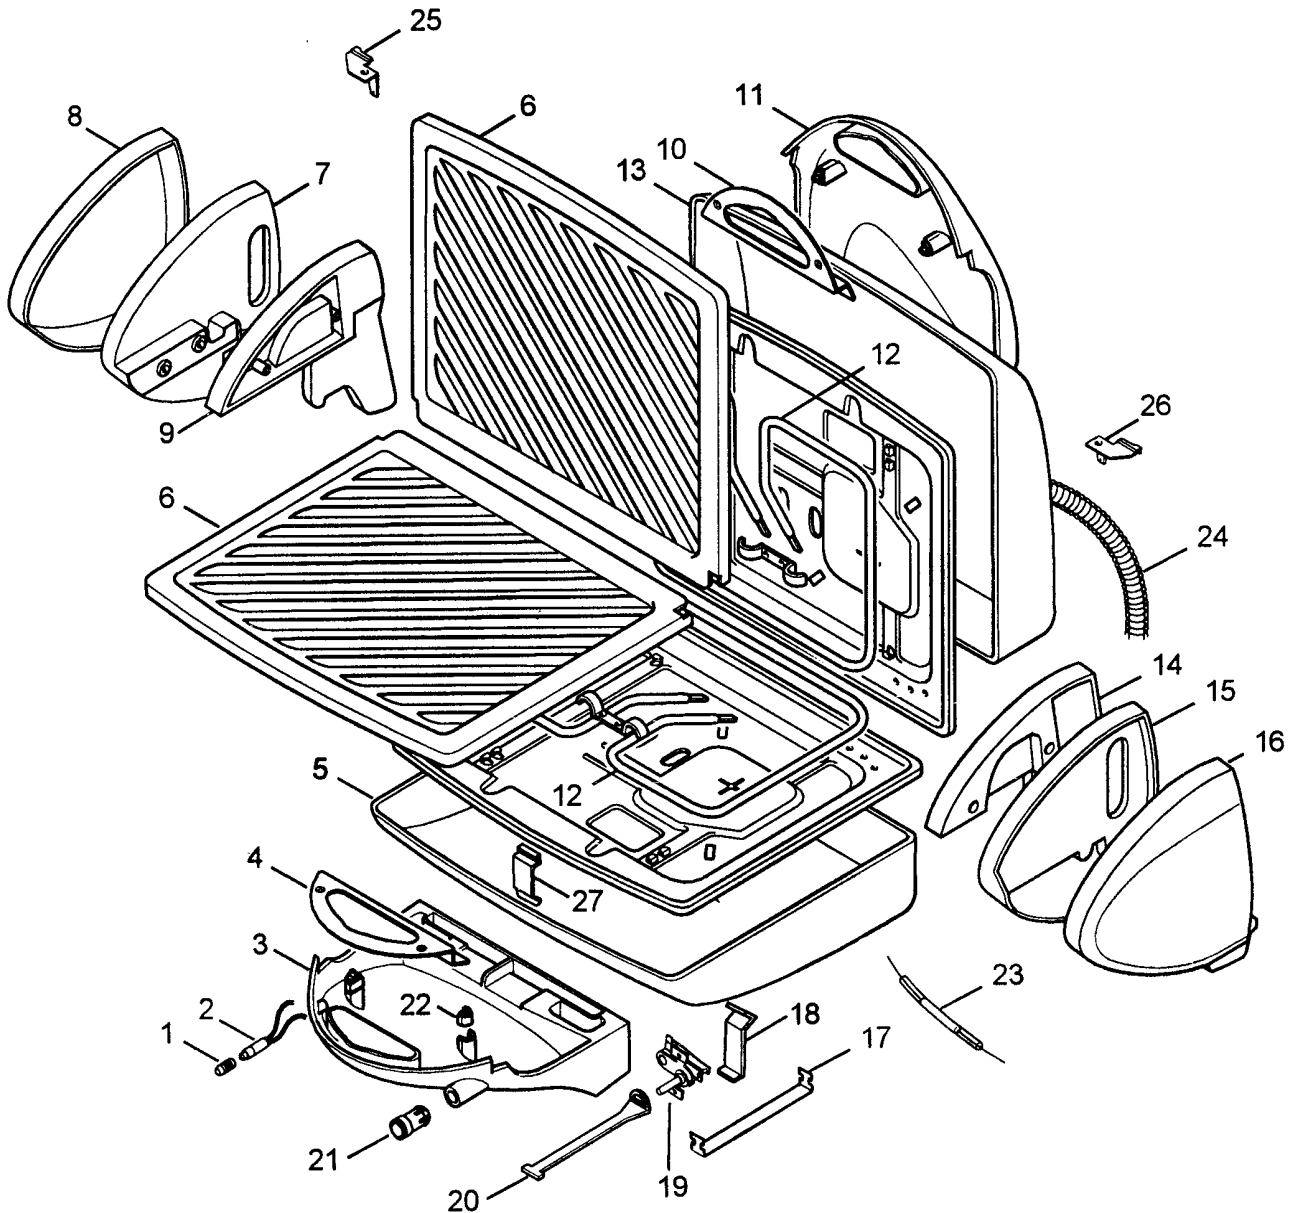

0179236000

DE'LONGHI "USA/CDN" CG236

Position	Code	description
01	536335	LENS
02	513080	LAMP
03	5379100300	HANDLE
04	537319	CLOSURE
06	7079104000	PLATE
07	5379102000	HINGE
08	5379100400	COVER
09	5379100700	HINGE
10	537172	CLOSURE
11	5379101100	HANDLE UPPER
12	5179100100	HEATING Element
13	7179101100	COVER
14	5379100800	HINGE
15	ES000	*NOT AVAILABLE
16	5379100500	COVER
17	612023	SPRING
18	622367	FEELER
19	5279100000	THERMOSTAT
20	609246	EXTENSION
21	5979100200	KNOB
22	537213	SPACER
23	5279100100	FUSE
24	612026	SPRING
25	7079100200	HOOK LEFT
26	7079100300	HOOK RIGHT
27	609241	SPRING