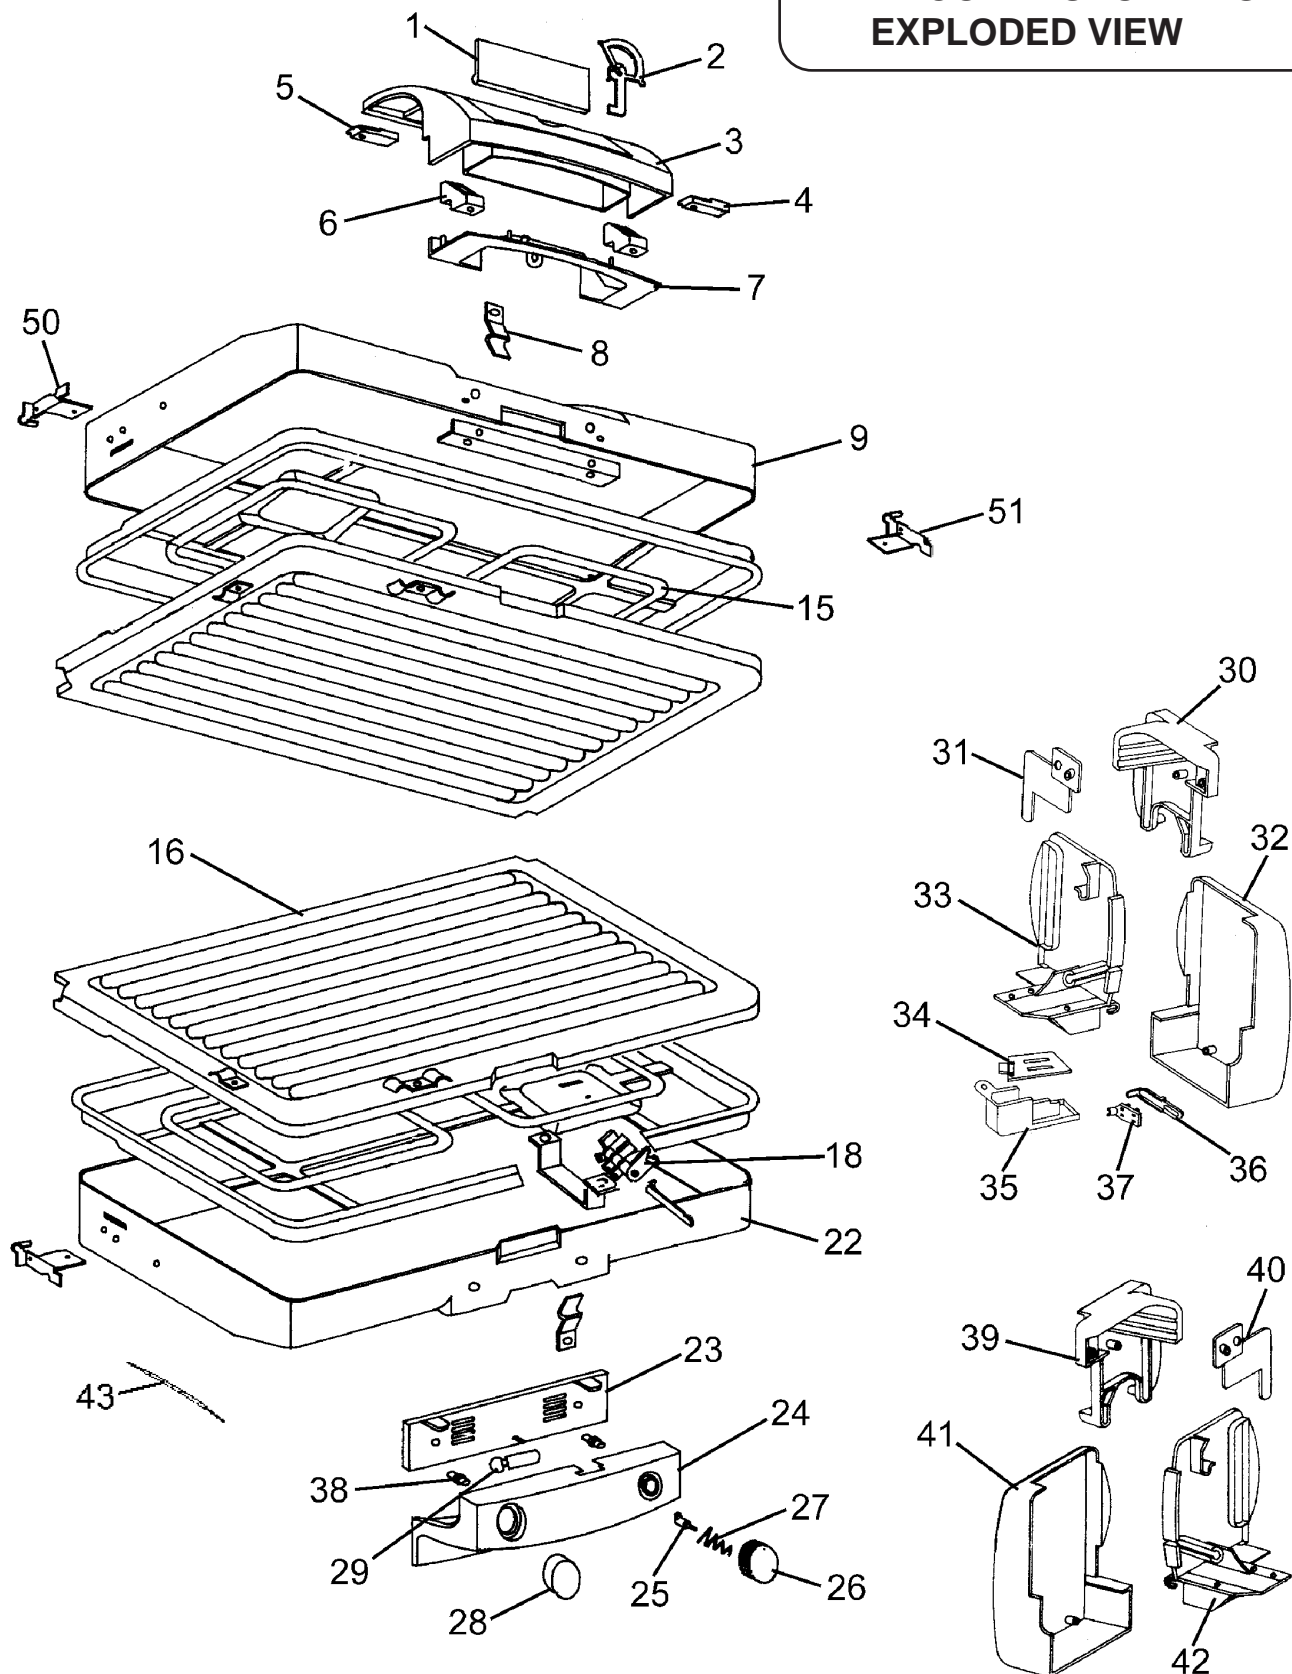

AMENDS AND REPLACES
THE CORRESPONDING
EXPLODED VIEW

Position	Code	description
01	MV132657	DOOR
02	MV132658	HOOK
03	MV132651	HANDLE
04	ES000	*NOT AVAILABLE
06	MV132693	SUPPORT
07	MV132653	COVER
08	MV139211	SPRING
09	MV132103	COVER
15	MV139050	HEATING Element 900W 115V L26.5
16	MV132132	PLATE
18	MV139010	THERMOSTAT
22	MV132113	BOTTOM
23	MV132654	COVER
24	MV132652	HANDLE
25	MV132655	PIN
26	MV132656	KNOB
27	MV139222	SPRING
28	MV134630	LENS
29	MV139021	WARNING LIGHT
30	MV132605	HINGE RIGHT
31	MV132615	CLOSURE
32	MV132603	INSERT
33	MV132613	FOOT
34	MV132621	BOX
35	MV132622	PROTECTION
36	MV132641	PROTECTION
37	MV132642	STOP
38	MV132695	SPACER
39	MV132606	HINGE LEFT
40	MV132616	CLOSURE
41	MV132604	INSERT
42	MV132614	FOOT
43	MV139014	TCO
50	MV132212	BRACKET LEFT
51	MV132211	BRACKET RIGHT