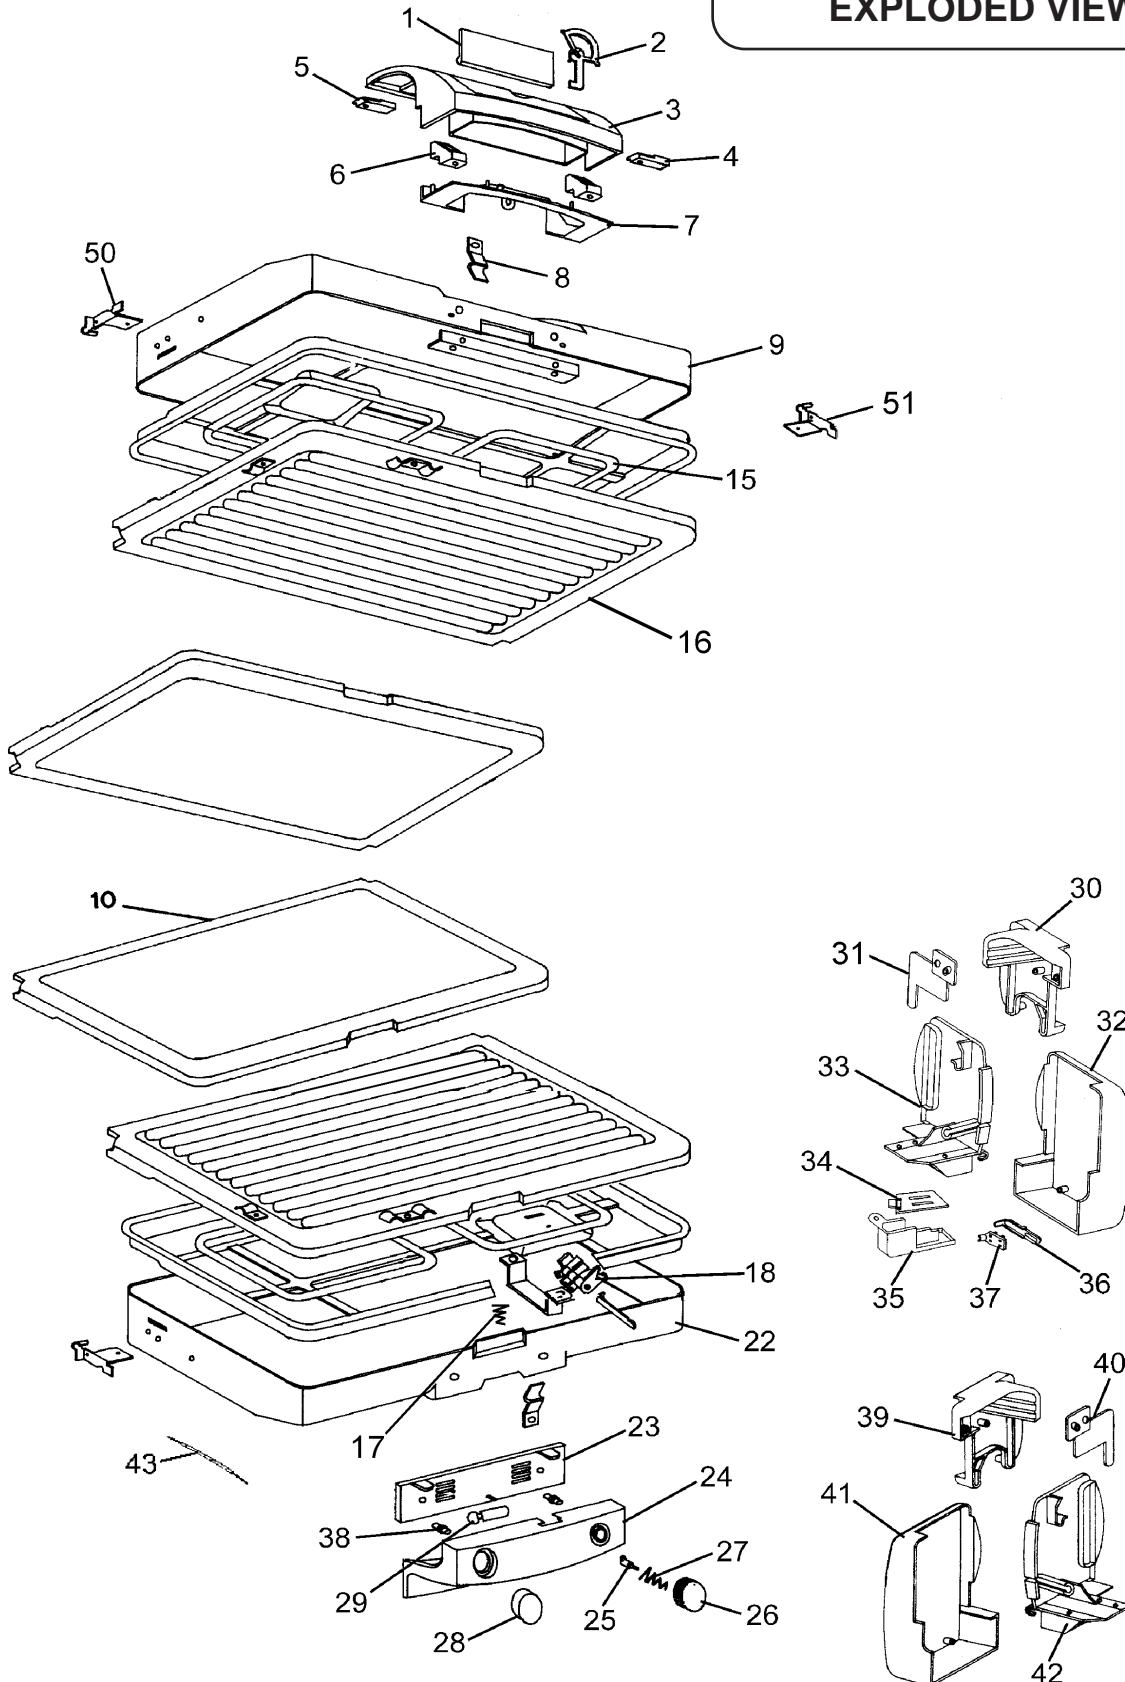

AMENDS AND REPLACES
THE CORRESPONDING
EXPLODED VIEW

Position	Code	description
01	MV132657	DOOR
02	MV132658	HOOK
03	MV132651	HANDLE
06	MV132693	SUPPORT
07	MV132653	COVER
08	MV139210	SPRING
09	MV132103	COVER
10	MV132141	PLATE
15	MV139053	HEATING Element
16	MV132132	PLATE
17	MV111492	SPRING
18	MV139010	THERMOSTAT
22	MV132113	BOTTOM
23	MV132654	COVER
24	MV132652	HANDLE
25	MV132655	PIN
26	MV132656	KNOB
27	MV139222	SPRING
28	MV139024	RED LENS
29	MV139026	WARNING LIGHT
30	MV132605	HINGE RIGHT
31	MV132615	CLOSURE
32	MV132603	INSERT
32	MV132613	FOOT
34	MV132621	BOX
35	MV132622	PROTECTION
36	MV132641	PROTECTION
37	MV132642	STOP
38	MV132695	SPACER
39	MV132606	HINGE LEFT
40	MV132604	INSERT
42	MV132614	FOOT
42	MV132616	CLOSURE
43	MV139014	TCO
50	MV132212	BRACKET LEFT
51	MV132211	BRACKET RIGHT