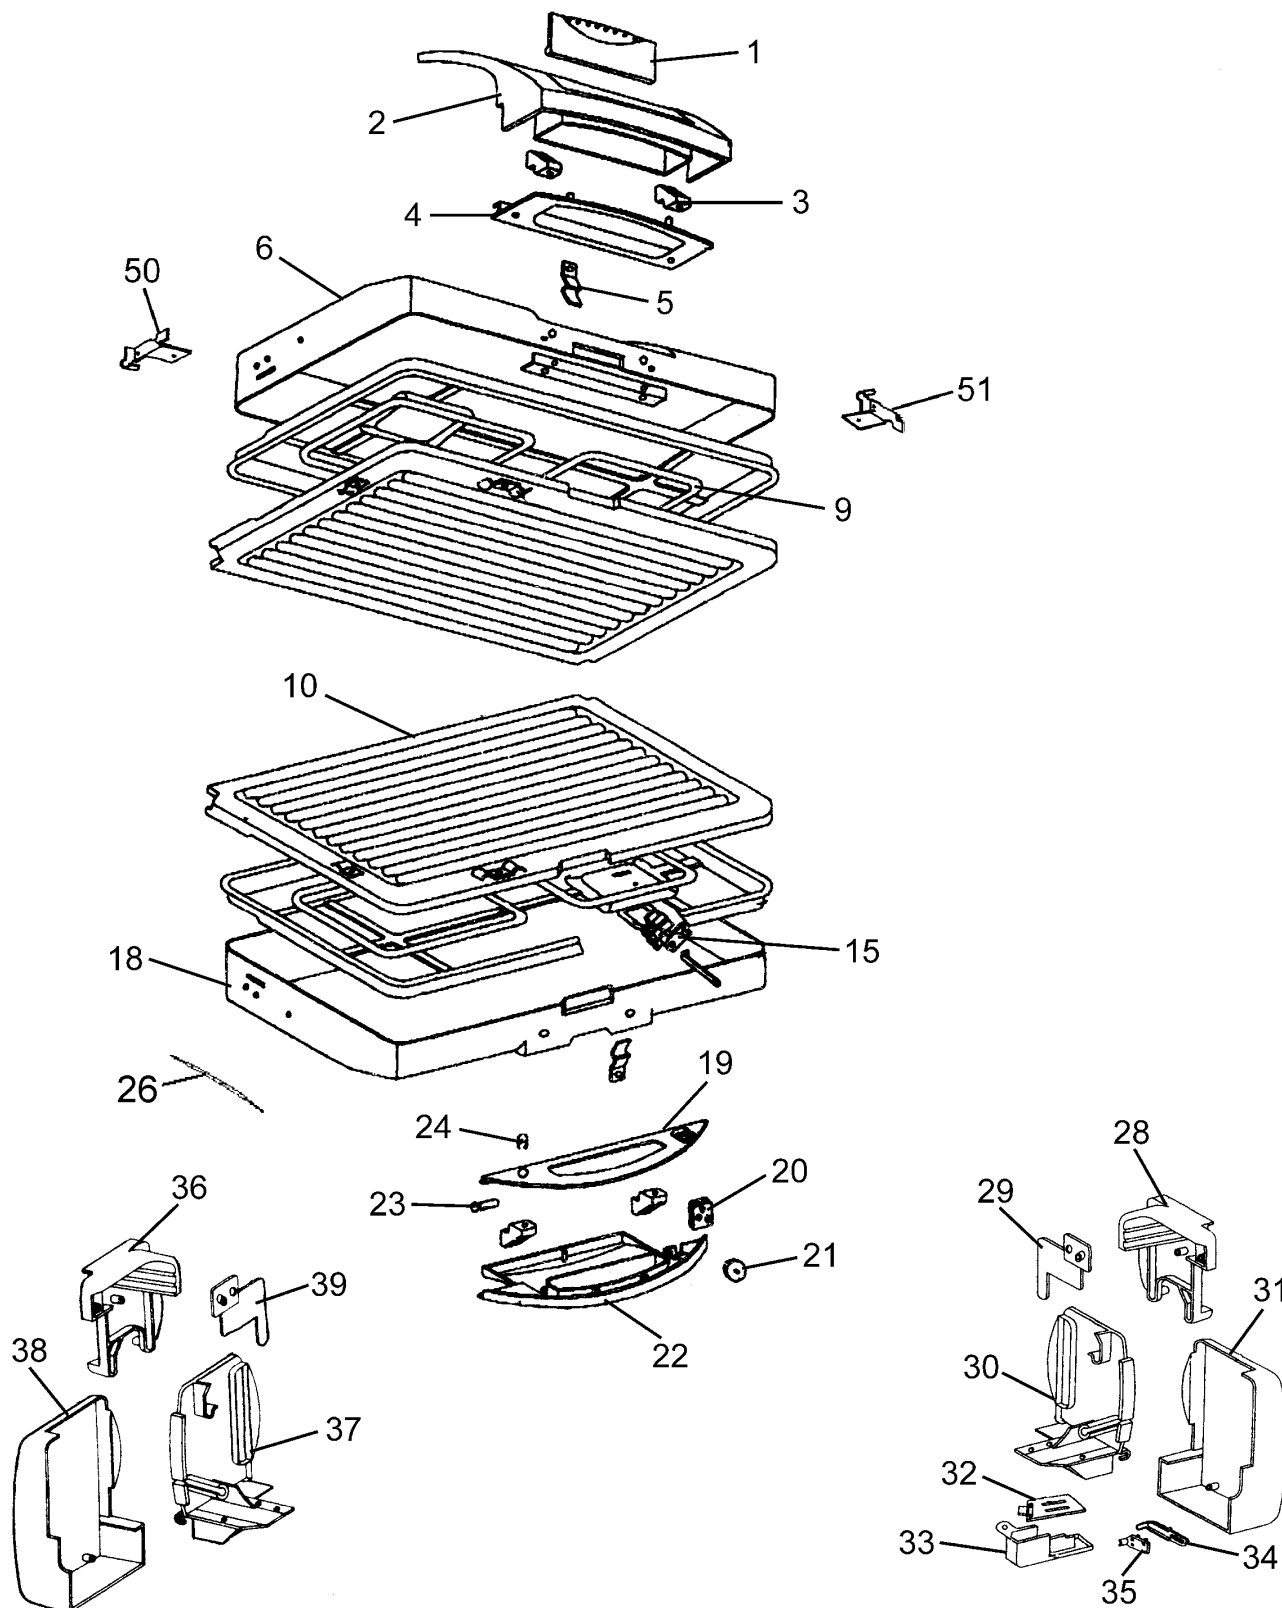

**ANNULLA E SOSTITUISCE  
IL CORRISPONDENTE  
ESPLOSO IN VS. POSSESSO**

Position	Code	description
01	MV132687	DOOR
02	MV132681	HANDLE UPPER
03	MV132693	SUPPORT
04	MV132683	COVER
05	MV139210	SPRING
06	MV133103	COVER
09	MV139050	HEATING Element 900W 115V L26.5
10	MV132132	PLATE
15	MV139010	THERMOSTAT
18	MV133113	BOTTOM
19	MV132684	COVER
20	MV132668	GEAR
21	MV132686	KNOB
22	MV132682	HANDLE LOWER
23	MV139026	WARNING LIGHT
24	MV134630	LENS
26	MV139014	TCO
28	MV132605	HINGE RIGHT
29	MV132615	CLOSURE
30	MV132613	FOOT
31	MV132603	INSERT
32	MV132621	BOX
33	MV132622	PROTECTION
34	MV132641	PROTECTION
35	MV132642	STOP
36	MV132606	HINGE LEFT
37	MV132614	FOOT
38	MV132604	INSERT
39	MV132616	CLOSURE
50	MV132212	BRACKET LEFT
51	MV132211	BRACKET RIGHT