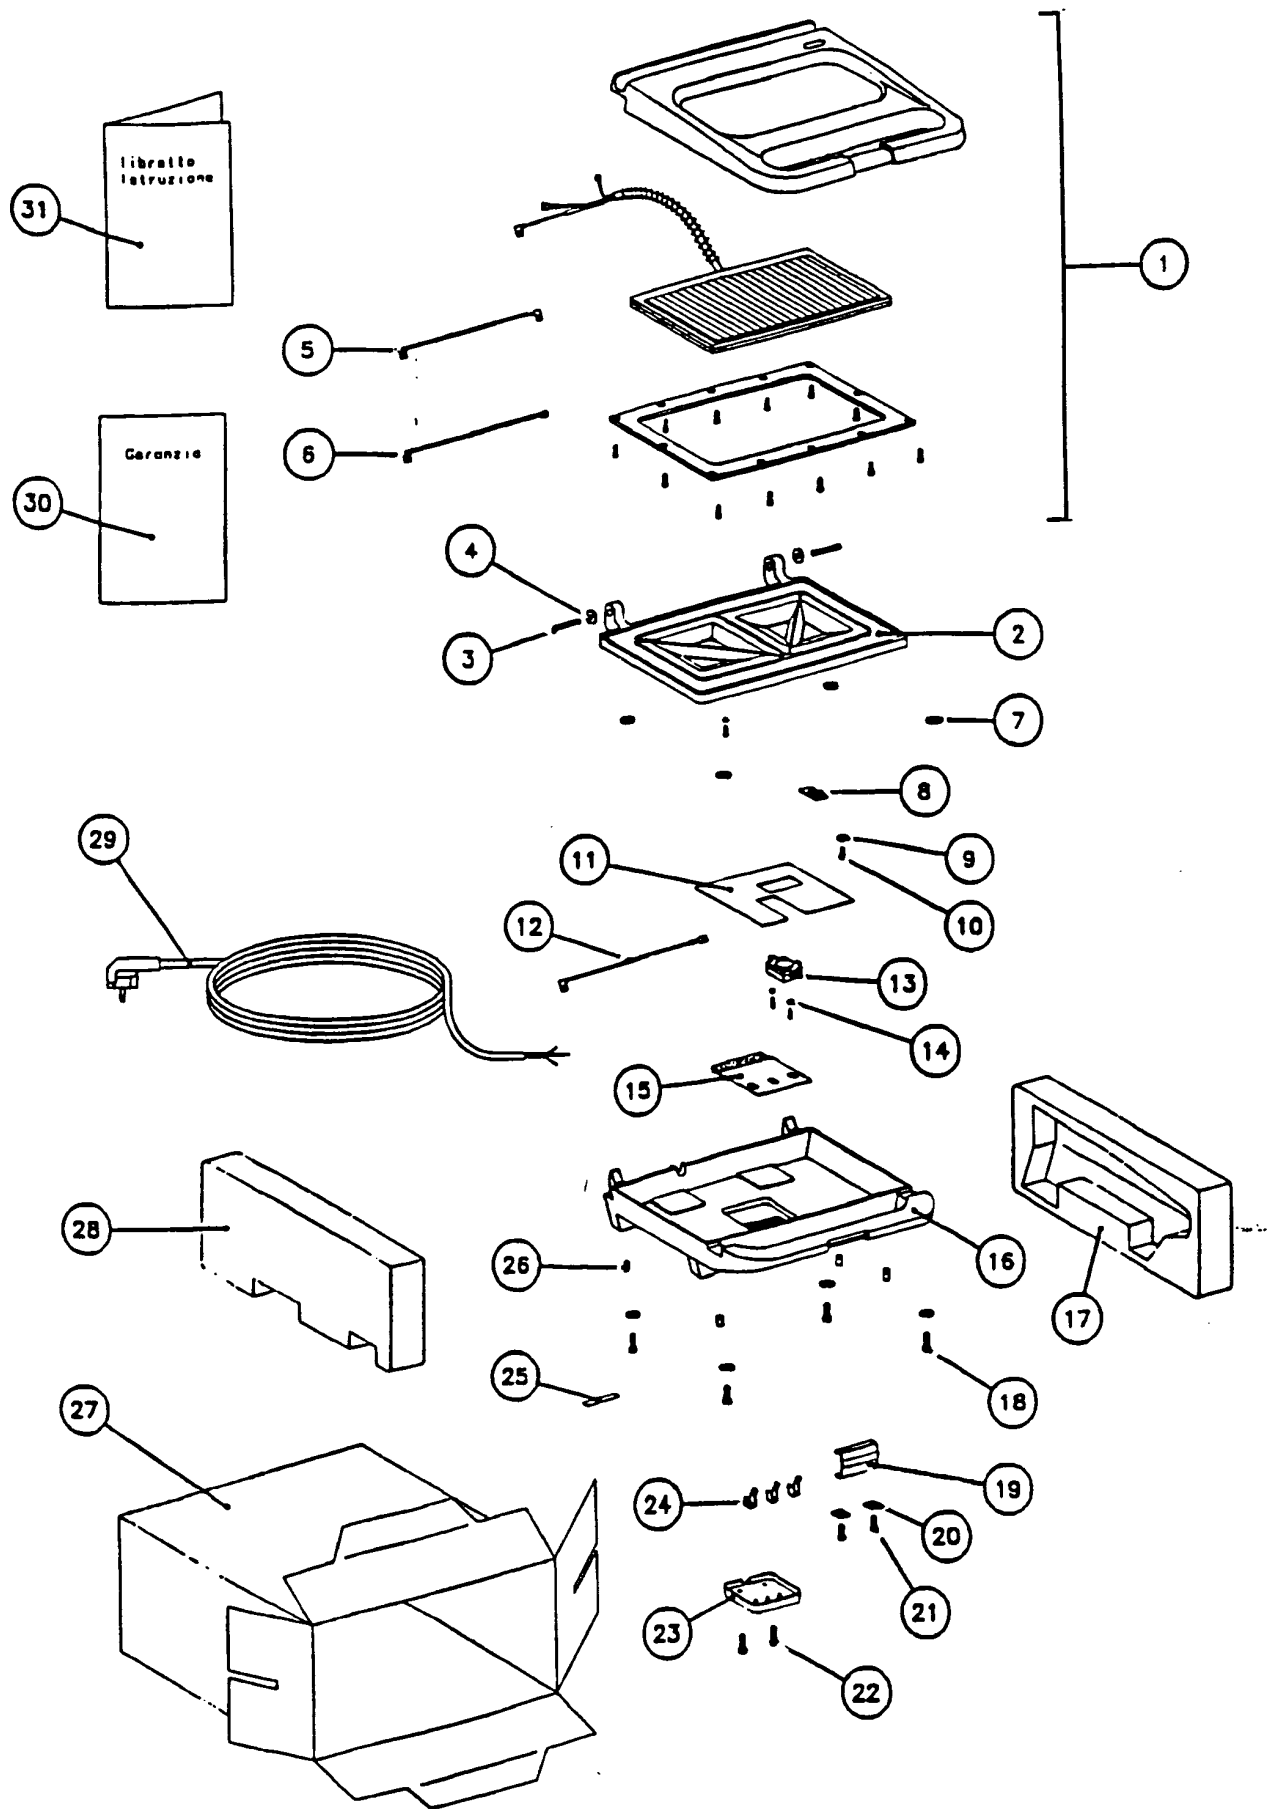

8000341

SIMAC "EU" TO 206

TOSTIERA PANORAMA

Position	Code	description
01	SC27010010	COVER
02	SC27010011	PLATE
11	SC27010014	BOARD
13	SC27010016	THERMOSTAT
16	SC27010018	BOTTOM
22	ES000	*NOT AVAILABLE
23	SC27010023	COVER
26	SC27010026	RUBBER PAD