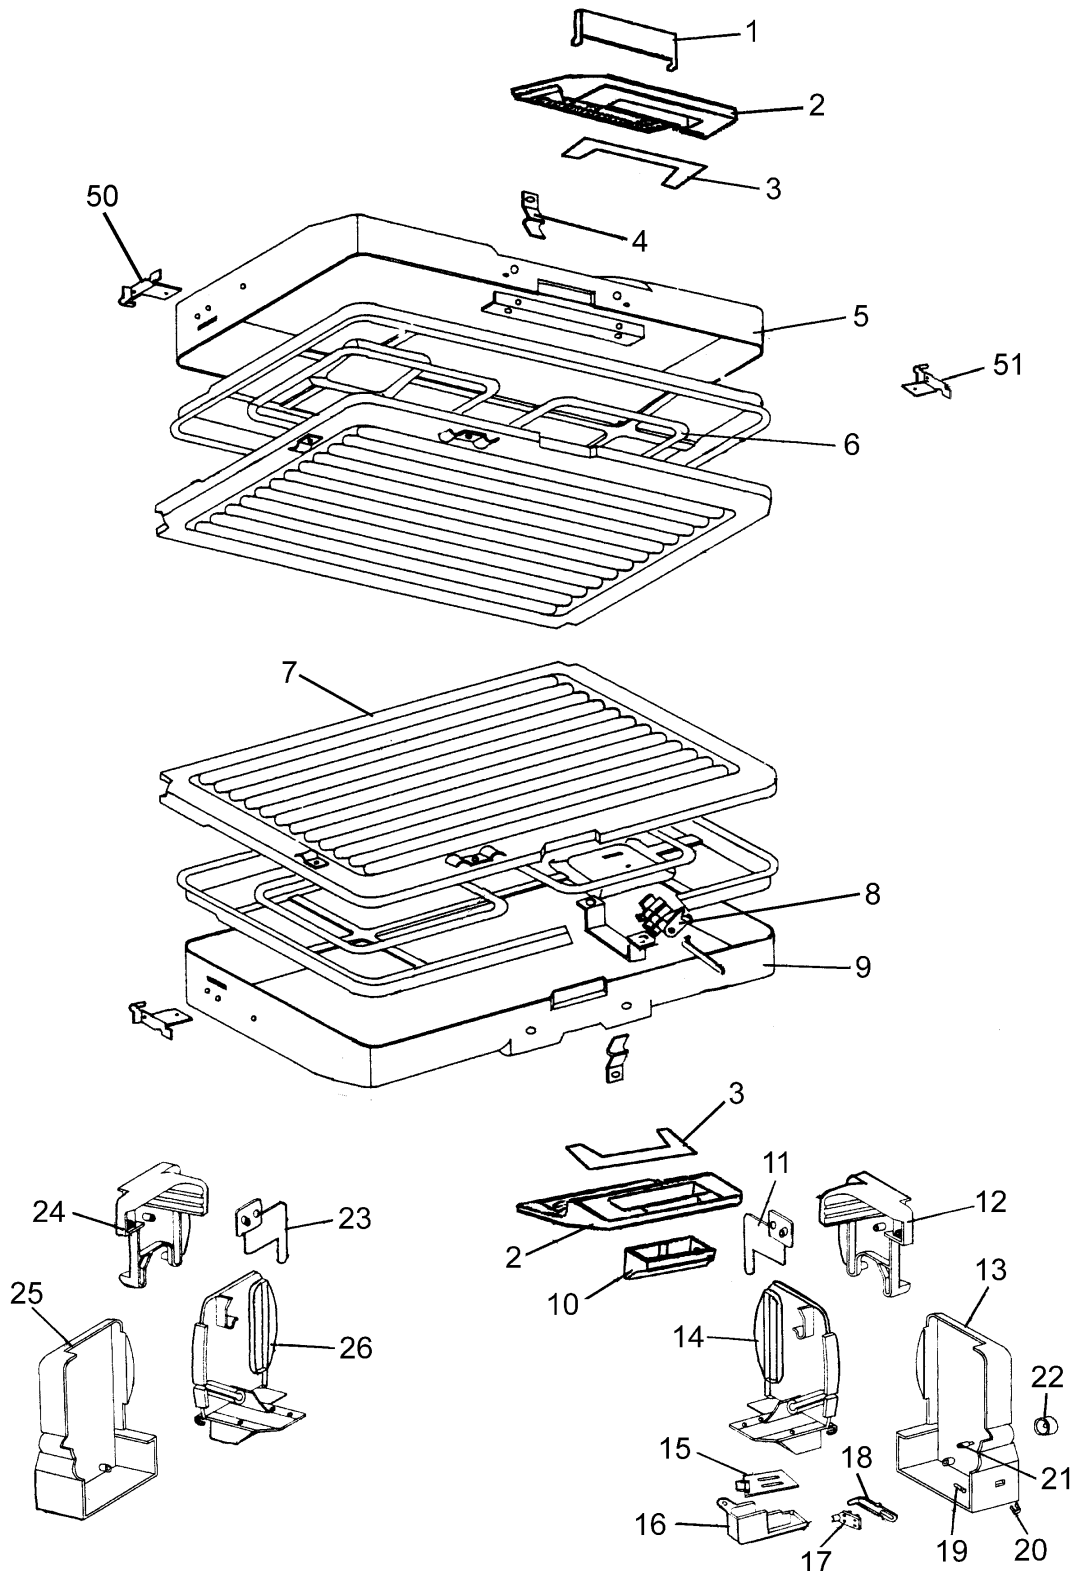

**ANNULLA E SOSTITUISCE  
IL CORRISPONDENTE  
ESPLOSO IN VS. POSSESSO**

Position	Code	description
01	MV132623	DOOR
02	MV132631	HANDLE
03	MV132673	COVER
04	MV139211	SPRING
05	MV132101	COVER
06	MV139050	HEATING Element 900W 115V L26.5
07	MV132132	PLATE
08	MV139010	THERMOSTAT
09	MV132111	BOTTOM
10	MV132678	COVER
11	MV132615	CLOSURE
12	MV132605	HINGE RIGHT
13	MV132601	FOOT RIGHT
14	MV132611	CLOSURE RIGHT
15	MV132622	PROTECTION
16	MV132621	BOX
17	MV132642	STOP
18	MV132641	PROTECTION
19	MV139021	WARNING LIGHT
20	MV139022	LENS
21	MV132625	SHORT PIN
22	MV132626	KNOB
23	MV132616	CLOSURE
24	MV132606	HINGE LEFT
25	ES000	*NOT AVAILABLE
26	MV132612	CLOSURE LEFT
50	MV132212	BRACKET LEFT
51	MV132211	BRACKET RIGHT