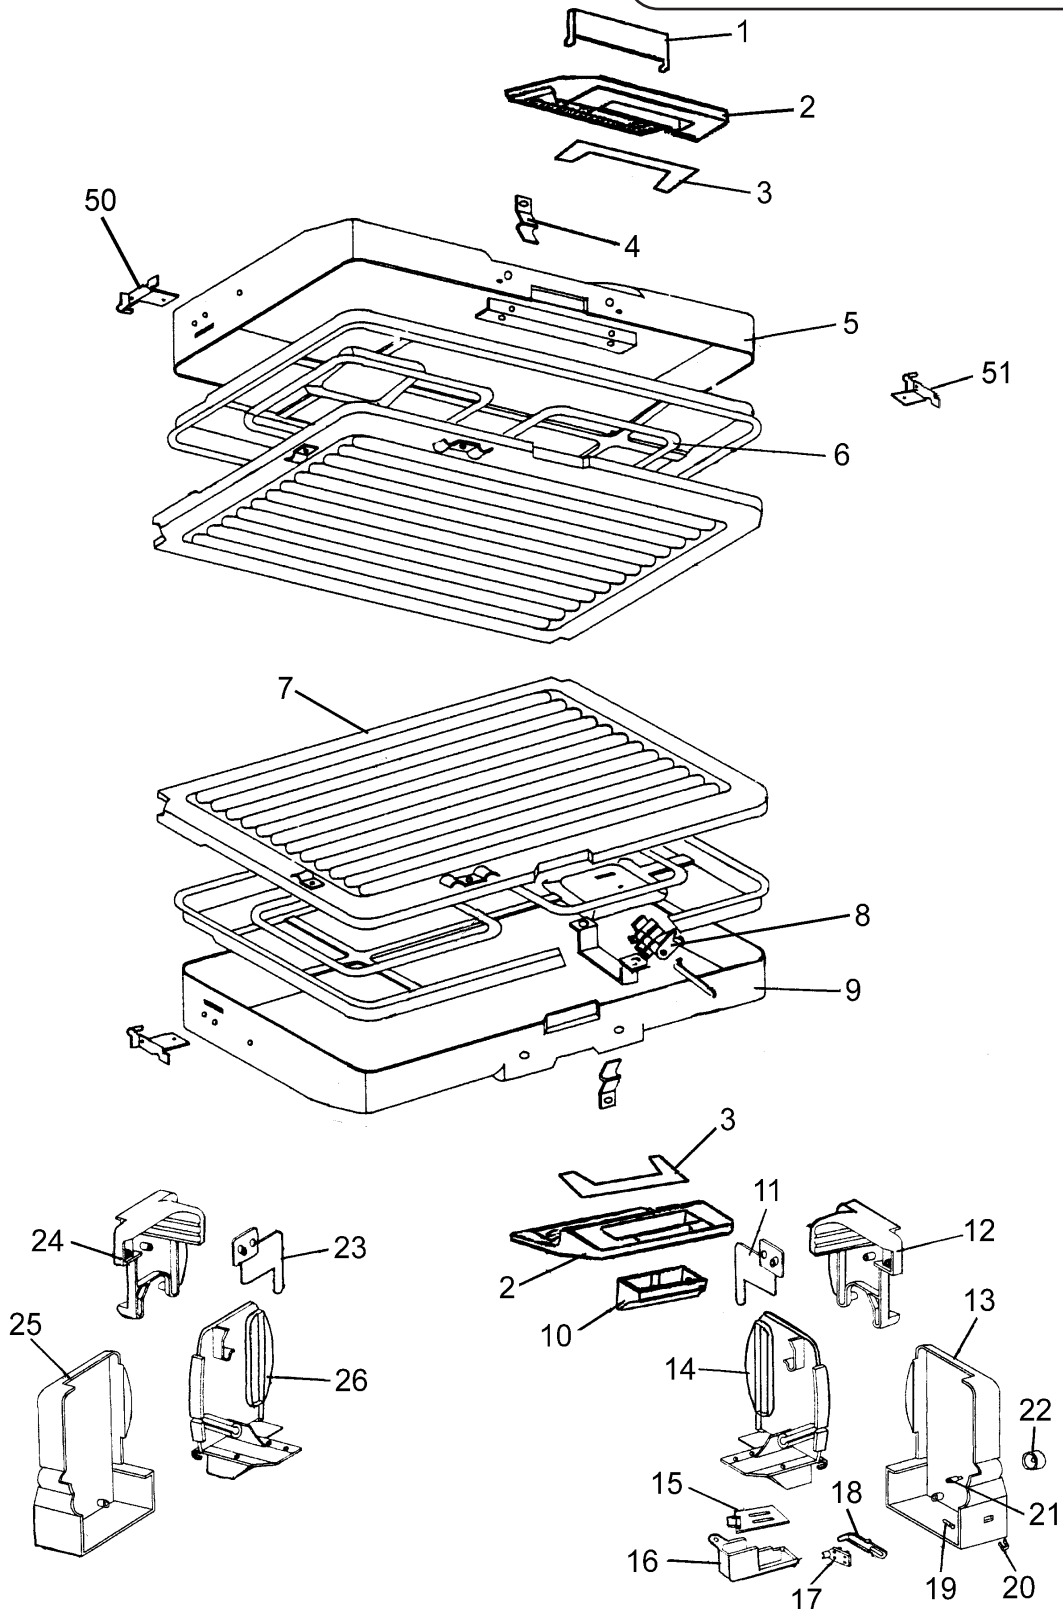

**ANNULLA E SOSTITUISCE
IL CORRISPONDENTE
ESPLOSO IN VS. POSSESSO**

Position	Code	description
01	MV132627	DOOR
02	MV132671	HANDLE
03	MV132673	COVER
04	MV139211	SPRING
05	MV132101	COVER
06	MV139050	HEATING Element 900W 115V L26.5
07	MV132132	PLATE
08	MV139010	THERMOSTAT
09	MV132111	BOTTOM
10	MV132678	COVER
11	MV132615	CLOSURE
12	MV132605	HINGE RIGHT
13	MV132601	FOOT RIGHT
14	MV132611	CLOSURE RIGHT
15	MV132622	PROTECTION
16	MV132621	BOX
17	MV132642	STOP
18	MV132641	PROTECTION
19	MV139021	WARNING LIGHT
20	MV139022	LENS
21	MV12367501	LONG PIN
21	MV132625	SHORT PIN
22	MV132656	KNOB
23	MV132616	CLOSURE
24	MV132606	HINGE LEFT
25	ES000	*NOT AVAILABLE
26	MV132612	CLOSURE LEFT
50	MV132212	BRACKET LEFT
51	MV132211	BRACKET RIGHT