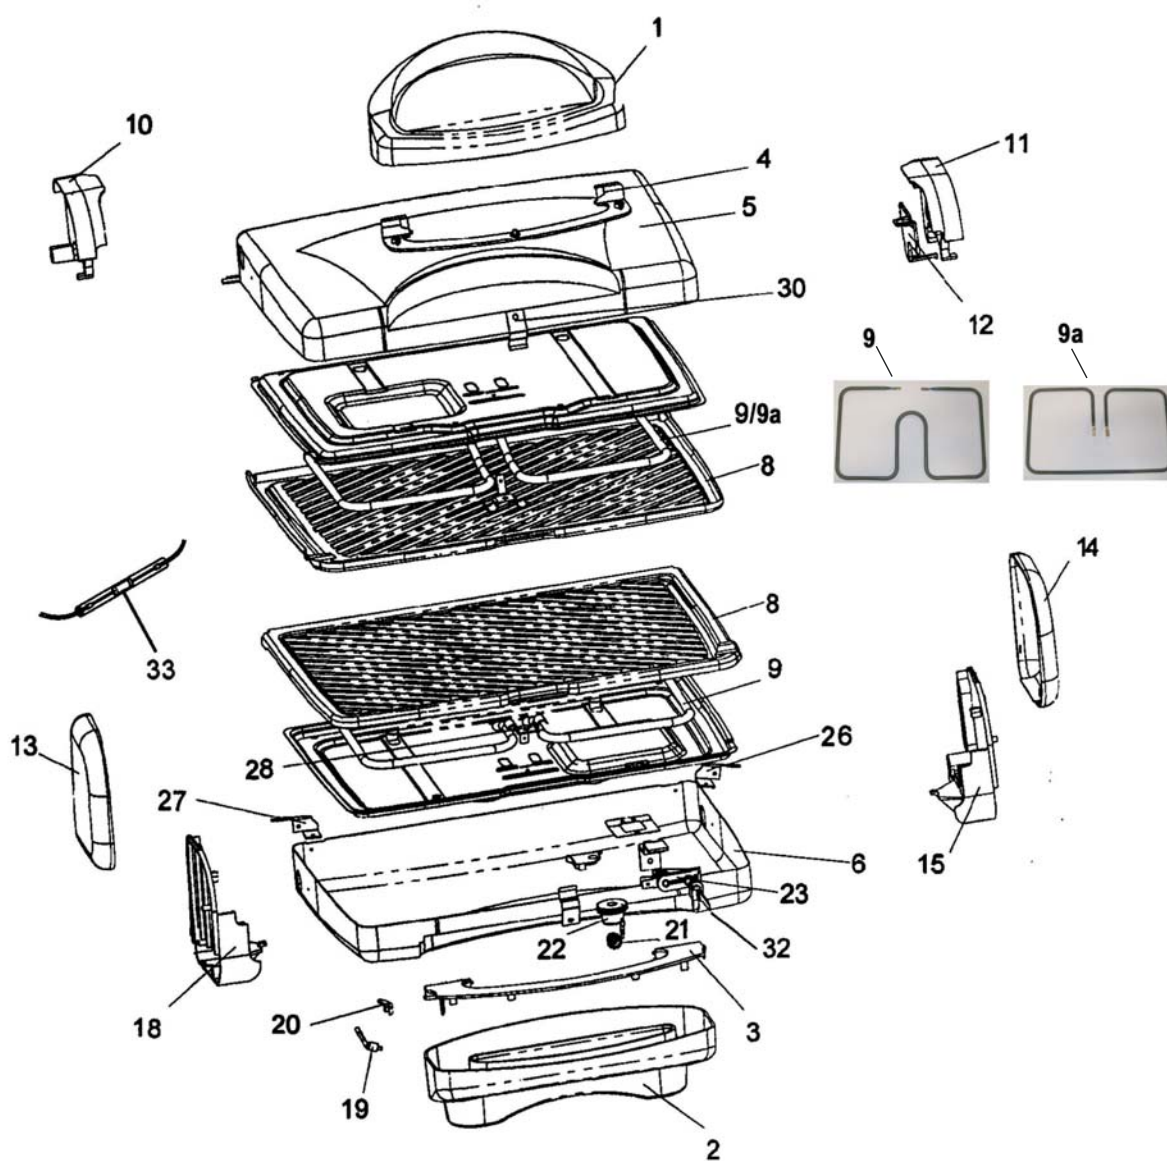

0179108000

SIMAC "INT" TO230N

Position	Code	description
01	MV161131	HANDLE UPPER
02	MV161132	HANDLE LOWER
03	MV161133	CLOSURE
04	ES000	*NOT AVAILABLE
05	MV161101	COVER
06	MV161111	BOTTOM
08	MV1048	PLATE
09a	MV139050	HEATING Element 900W 115V L26.5
09	MV63161132	HEATING Element
10	MV16160502	HINGE
11	MV16160501	HINGE
12	MV161611	CLOSURE
13	MV16160301	COVER
14	MV16160302	COVER
15	MV16160101	HINGE
18	MV16160102	HINGE
19	MV139028	WARNING LIGHT
20	MV161623	LENS
21	MV161621	KNOB
22	MV161622	GEAR
23	MV139010	THERMOSTAT
26	MV16121101	HOOK RIGHT
27	MV16121102	HOOK LEFT
28	MV161201	U-BOLT
30	MV132210	SPRING
32	MV132209	EXTENSION
33	511875	TCO 216°
34	MV132271	CARTON PACKAGING