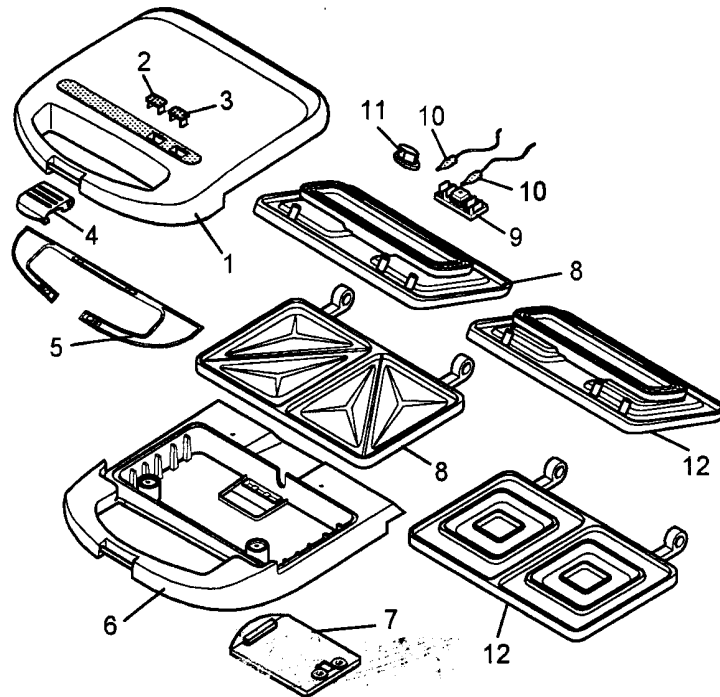

0176321200

DE'LONGHI "INT" SM 212

Position	Code	description
01	KH3013	COVER
02	KH3003	YELLOW LENS
03	KH3002	GREEN LENS
04	KH3004	HOOK
05	KH3014	COVER
06	KH3015	BOTTOM
07	KH3016	BASE
08	KH3017	Electric Hotplate Lower
09	KH3009	SUPPORT
10	KH3010	WARNING LIGHT
11	KH3011	KLIXON