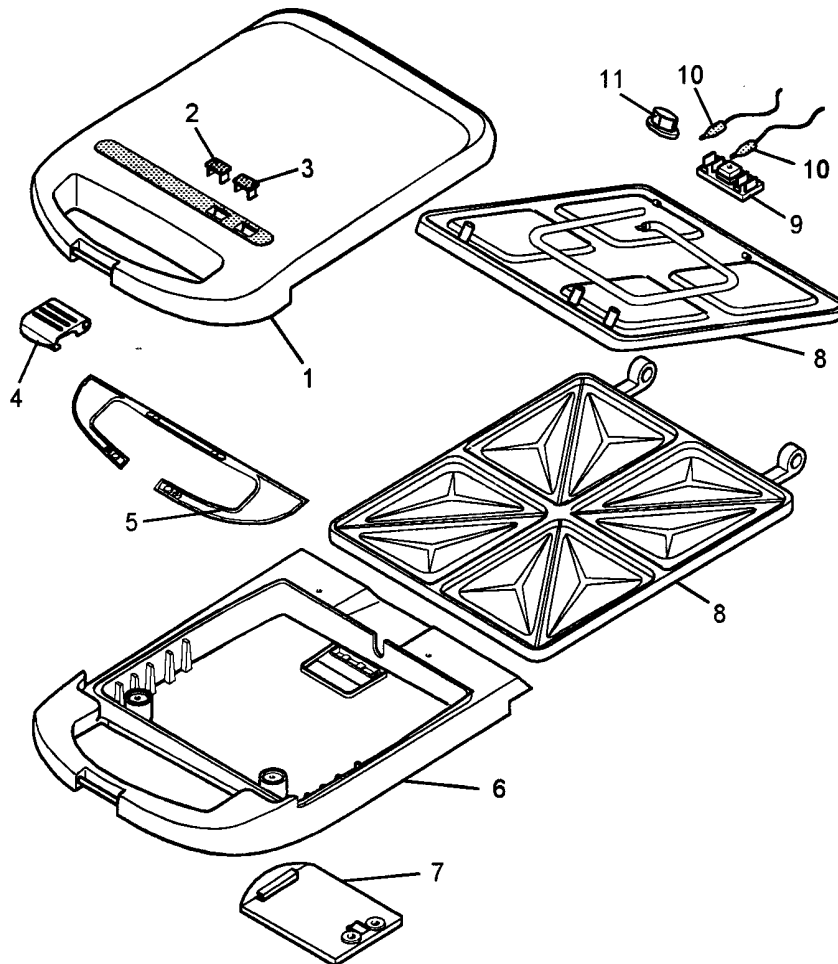

0176341200

DE'LONGHI "INT" SM 412

Position	Code	description
01	KH3021	COVER
02	KH3003	YELLOW LENS
03	KH3002	GREEN LENS
04	KH3004	HOOK
05	KH3022	COVER
06	KH3023	BOTTOM
07	KH3016	BASE
08	KH3024	ELECTRIC HOTPLATE
09	KH3009	SUPPORT
10	KH3010	WARNING LIGHT
11	KH3011	KLIXON