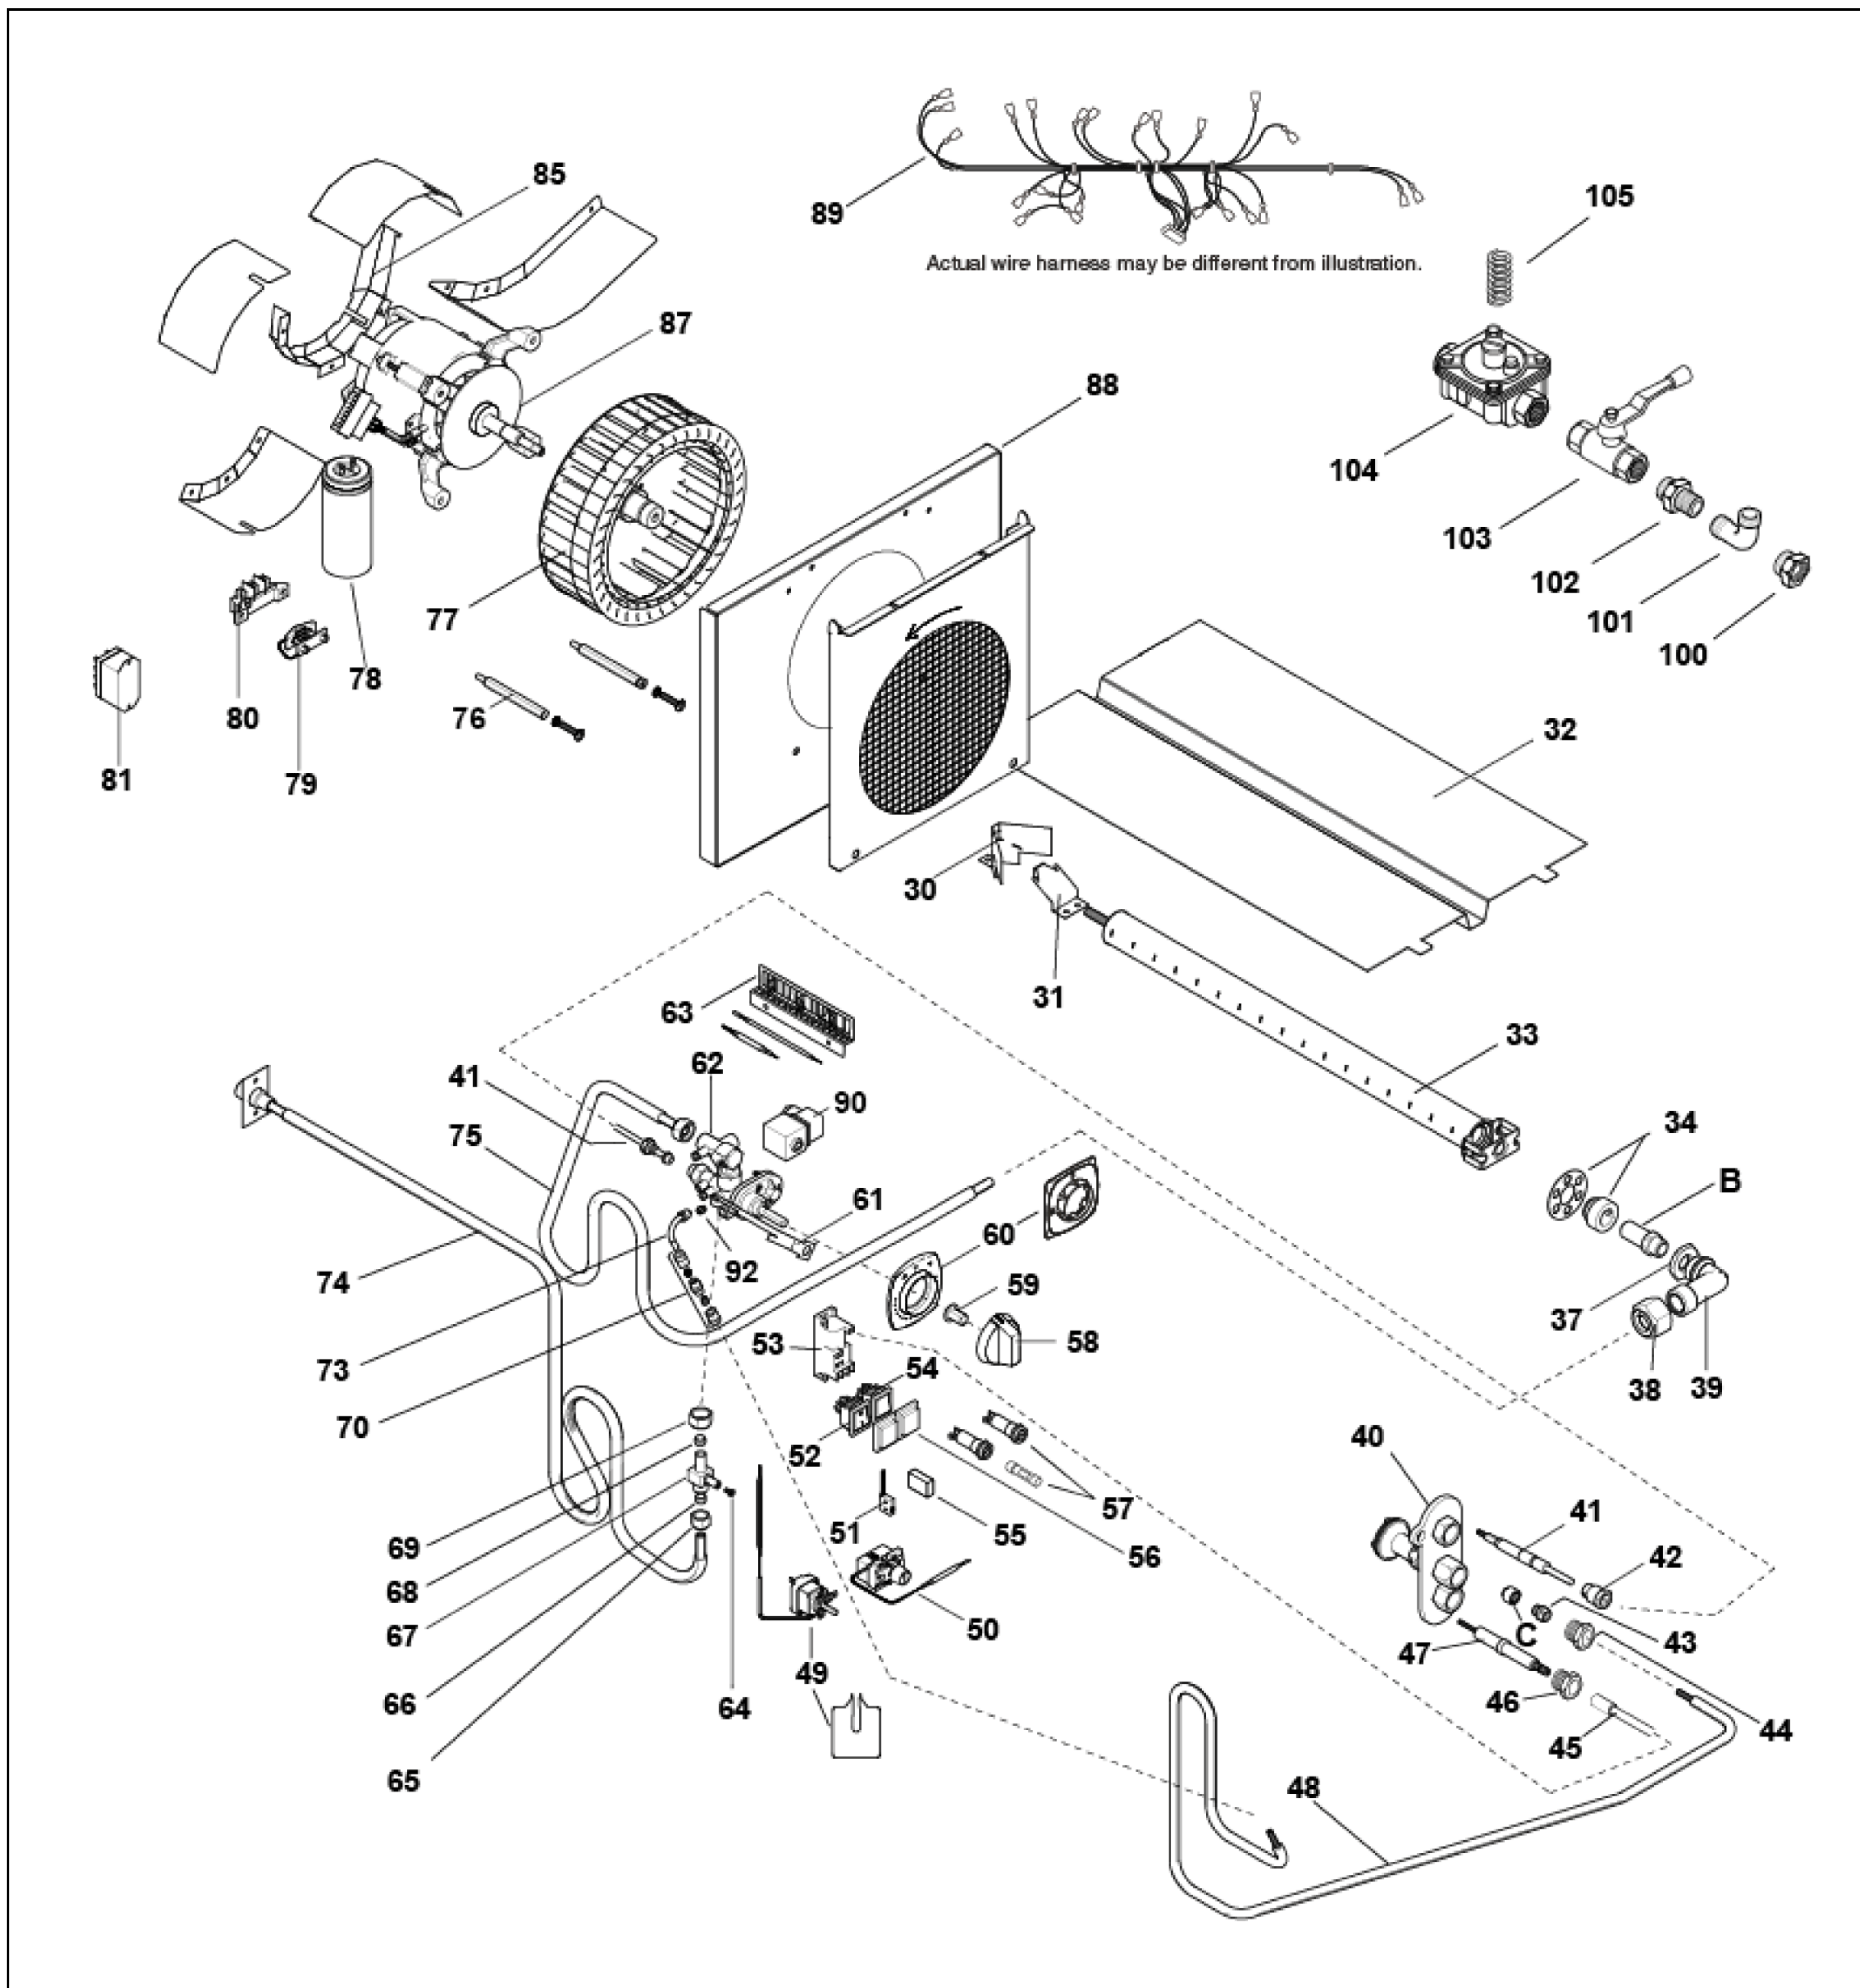

**COMPACT BASE FORNO VENTILATO
 COMPACT CONVECTION OVEN BASE**

PNC	MODEL	Ref	Description
169011	AFFG36	A	Convection base 36"
169110	AFFG36	B	Convection base 36"
169137	AFFG36W	C	Convection base 36"

Index

	Pag
General components / componenti generali	2
Gas components / component gas	3
Spare part list / liste ricambi	2/3/4/5
Gas Nozzels / Ugelli gas	5

**Bold = Last Change/ Grassetto= ultima
 modifica**

B - Ugello bruciatore forno / Burner nozzle oven					
Spare Code	Factory code	Aereator regulation	Ref. / Notes		
058245	514869900	24mm	Ø2.05	Natural gas	G20 3,2" wc
005934	514899200	24mm	Ø3.25	Propane	G31 7" wc

C - Ugello pilota forno / Pilot nozzle					
Spare Code	Factory code	Ref. / Notes			
0C6680	830821600	n°62	Natural gas	G20 3,2" wc	
053667	830823900	n°30	Propane	G31 7" wc	