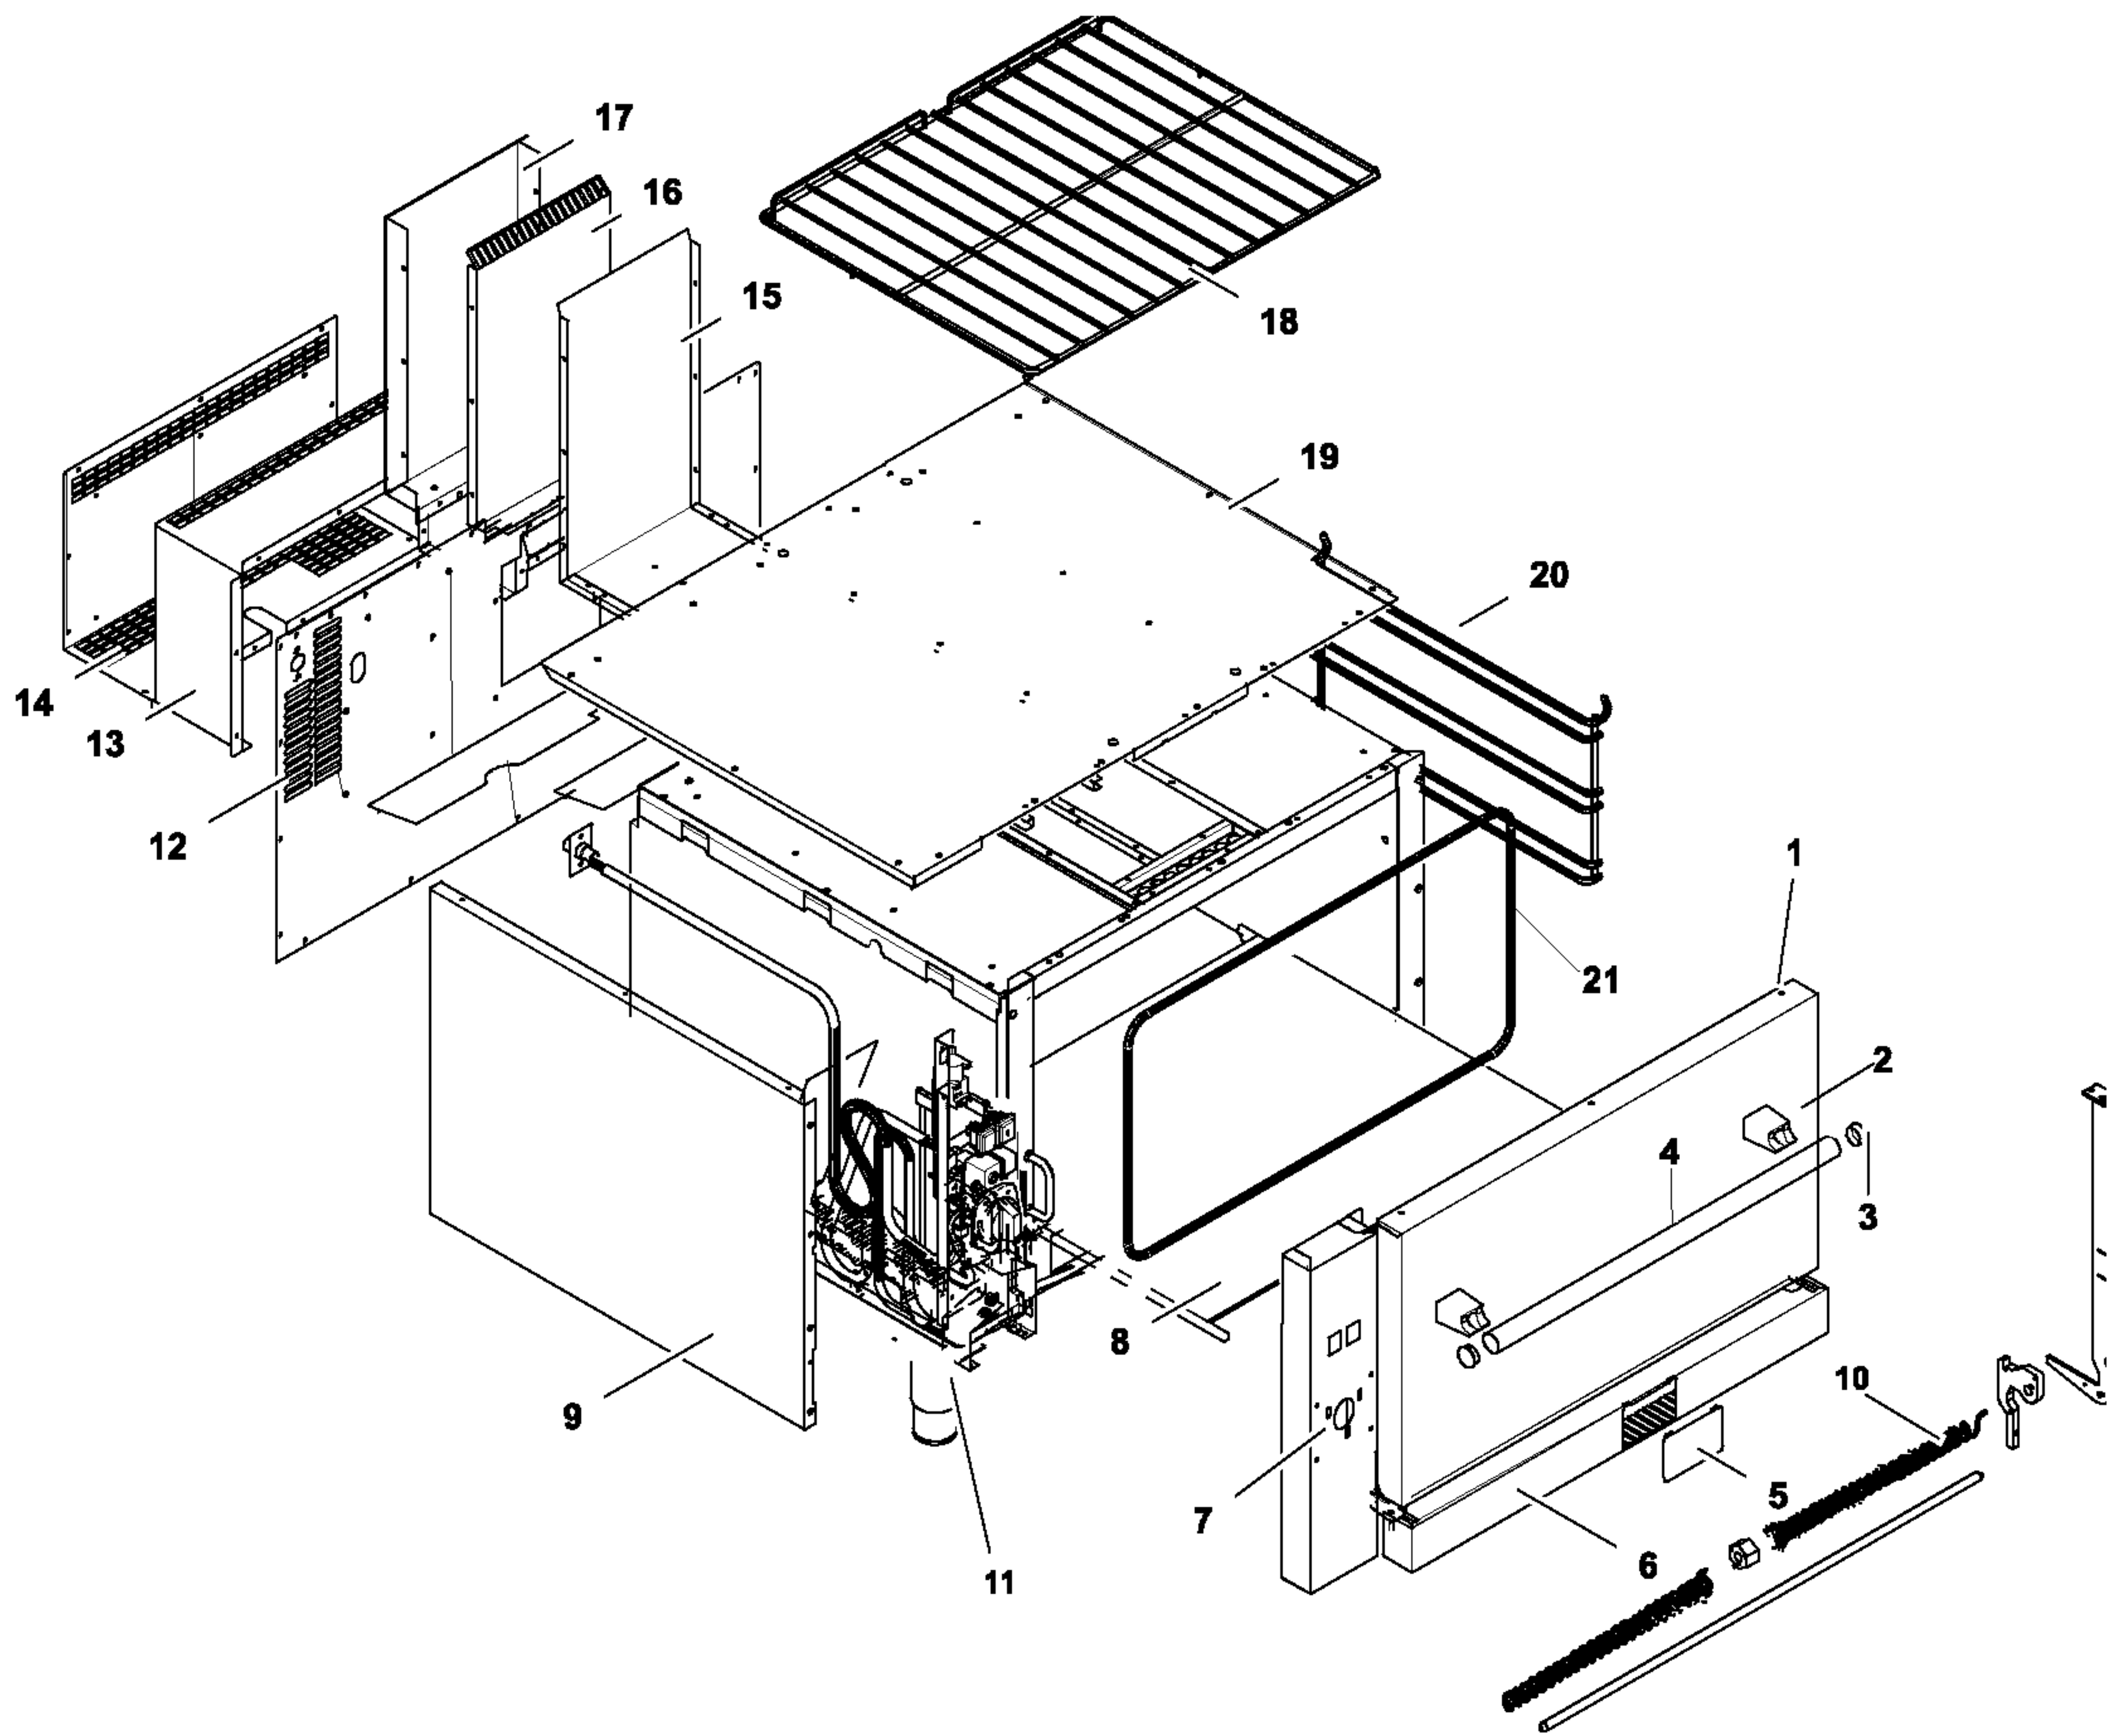

**COMPACT BASE FORNO VENTILATO
 COMPACT CONVECTION OVEN BASE**

PNC	MODEL	Ref	Description
169011	AFFG36	A	Convection base 36"
169110	AFFG36	B	Convection base 36"
169137	AFFG36W	C	Convection base 36"

Index

	Pag
General components / componenti generali	2
Gas components / component gas	3
Spare part list / liste ricambi	2/3/4/5
Gas Nozzels / Ugelli gas	5

**Bold = Last Change/ Grassetto= ultima
 modifica**

B - Ugello bruciatore forno / Burner nozzle oven					
Spare Code	Factory code	Aereator regulation	Ref. / Notes		
058245	514869900	24mm	Ø2.05	Natural gas	G20 3,2" wc
005934	514899200	24mm	Ø3.25	Propane	G31 7" wc

C - Ugello pilota forno / Pilot nozzle					
Spare Code	Factory code	Ref. / Notes			
0C6680	830821600	n°62	Natural gas	G20 3,2" wc	
053667	830823900	n°30	Propane	G31 7" wc	