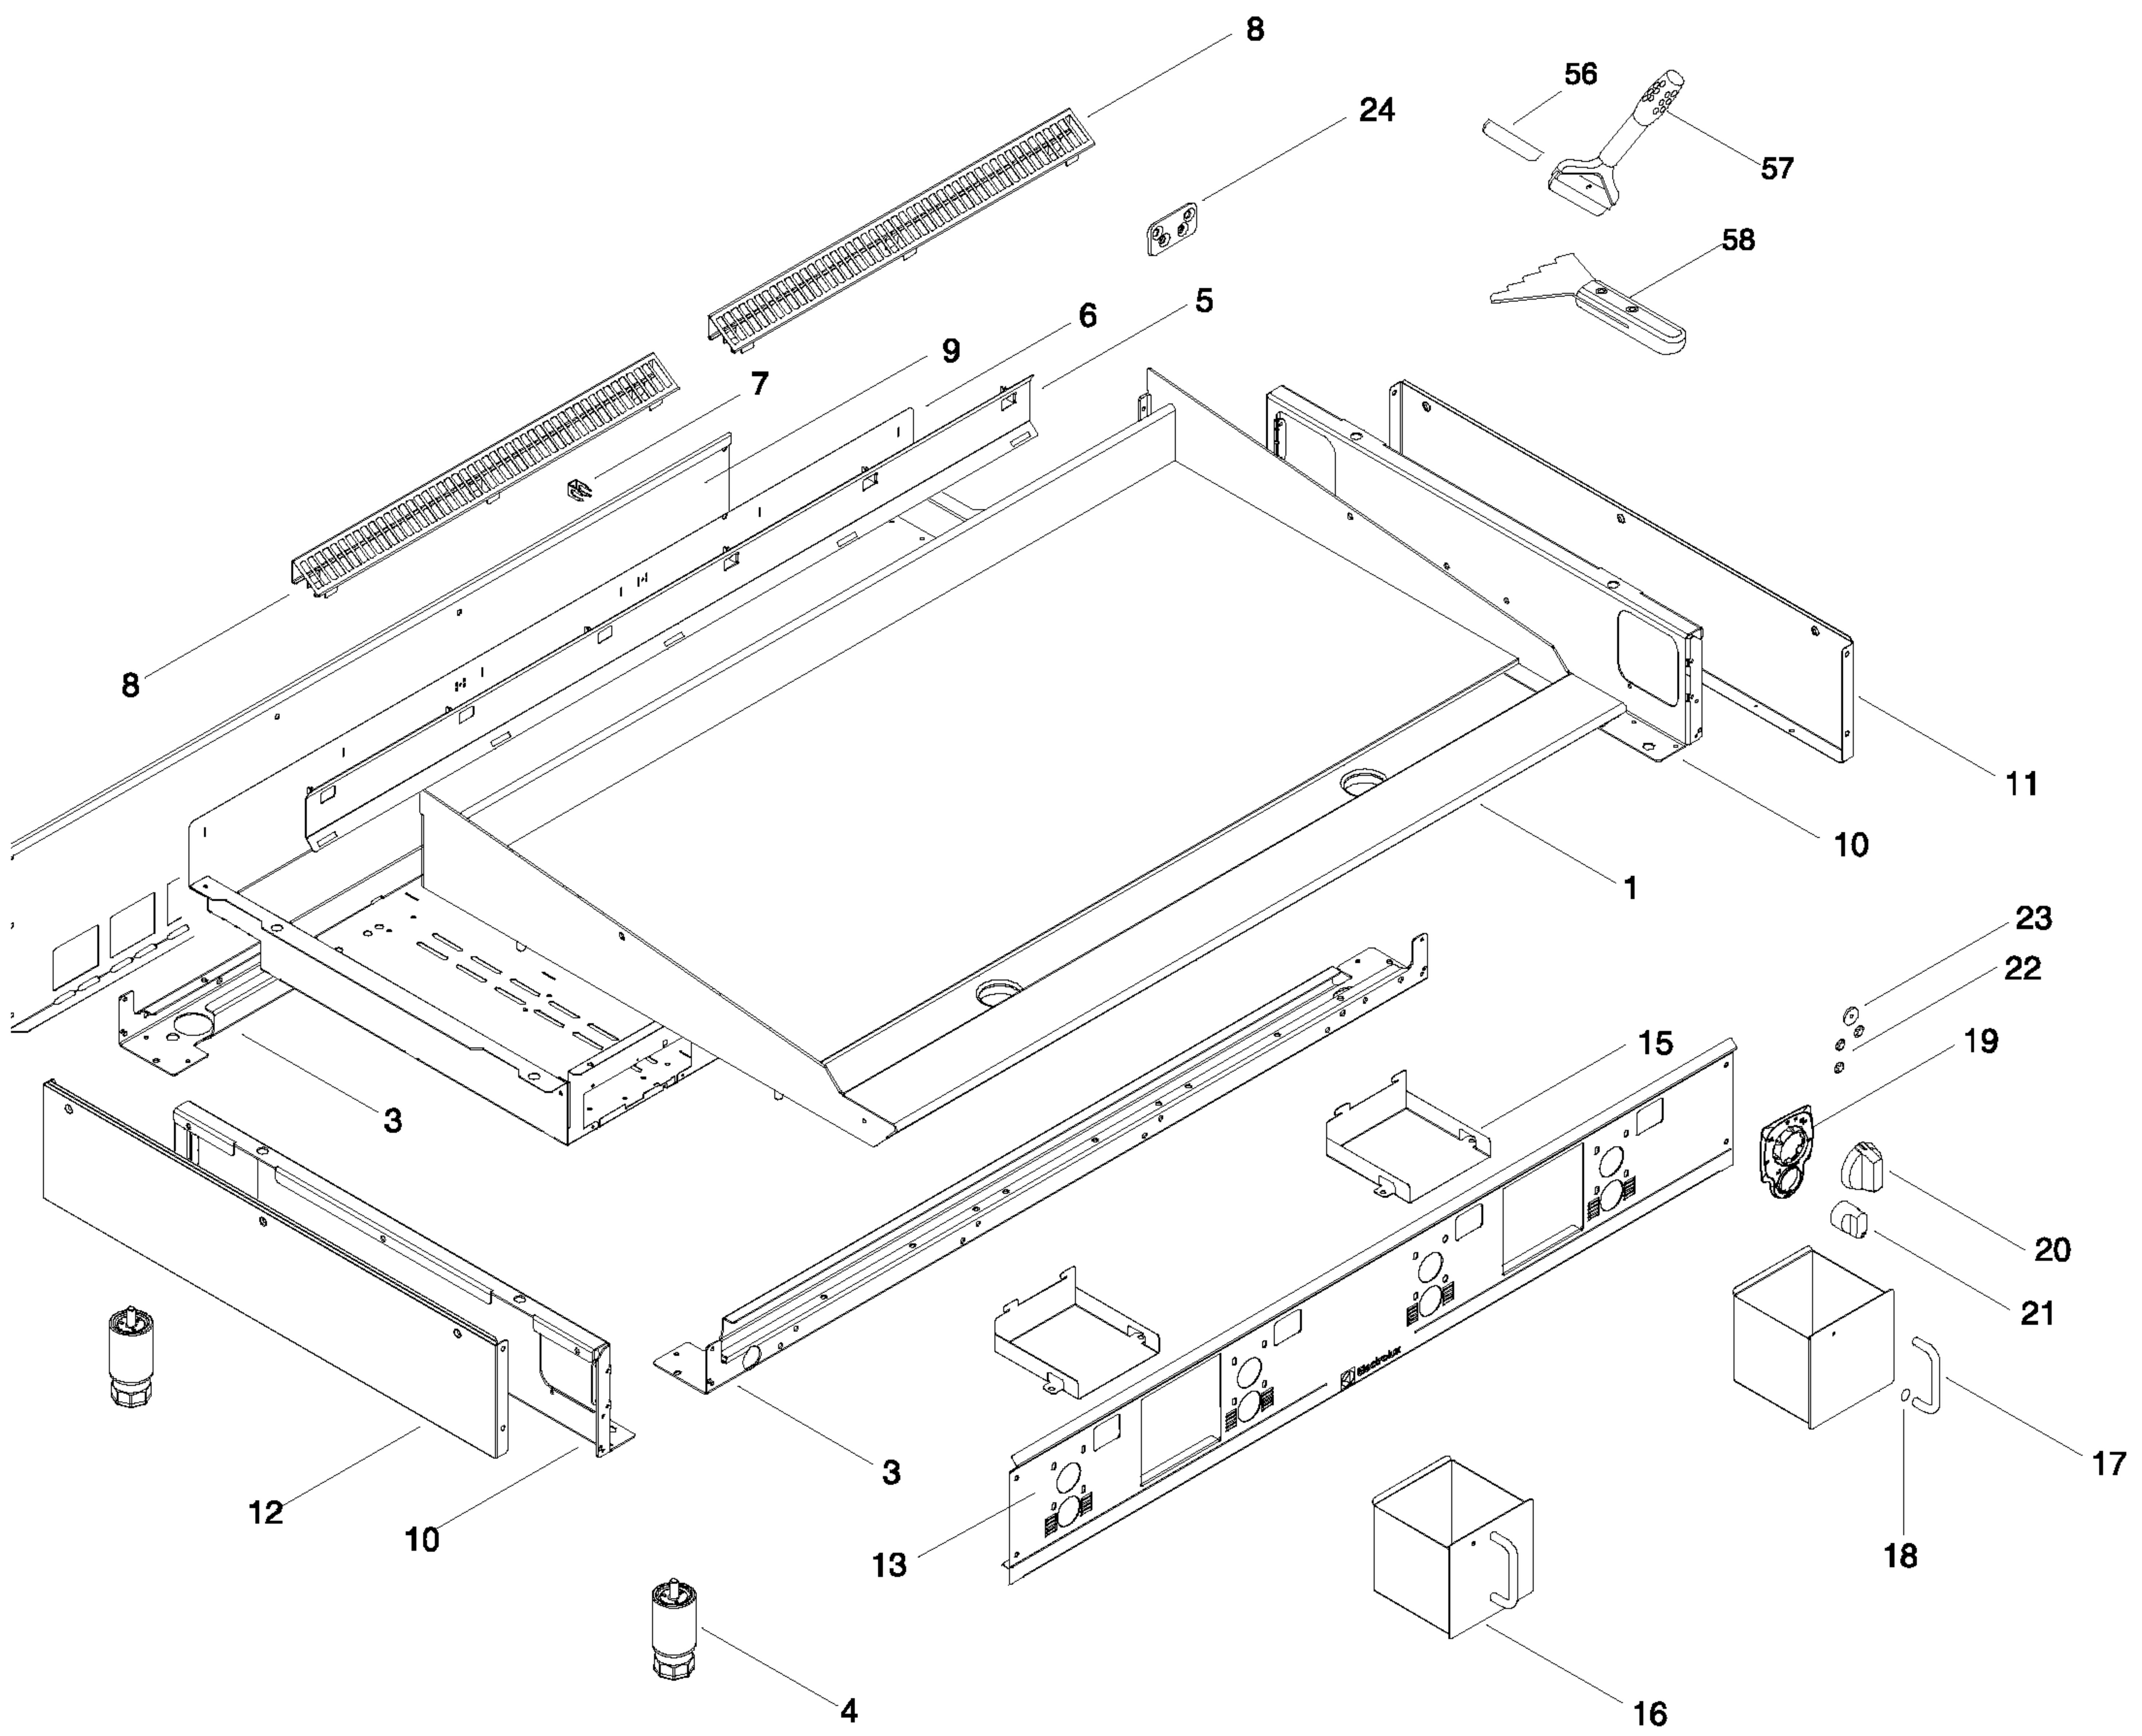

SPARE PARTS CATALOGUE
CATALOGO PARTI DI RICAMBIO
FRY TOP GAS, COMPACT
GAS GRIDDLE, COMPACT

PNC	Model	Ref	Notes
169111	ARG12FL	A	GAS GRIDDLE-SMOOTH PLATE 12"-US
169112	ARG24FL	B	GAS GRIDDLE-SMOOTH PLATE 24"-US
169113	ARG36FL	C	GAS GRIDDLE-SMOOTH PLATE 36"-US
169114	ARG48FL	D	GAS GRIDDLE-SMOOTH PLATE 48"-US
169115	ARG12FR	E	GAS GRIDDLE-RIBBED PLATE 12"-US
169116	ARG24FR	F	GAS GRIDDLE-2/3 SMOOTH/1/3 RIB PL.24"-US
169117	ARG36FR	G	GAS GRIDDLE-2/3 SMOOTH/1/3 RIB PL.36"-US
169118	ARG48FR	H	GAS GRIDDLE-2/3 SMOOTH/1/3 RIB PL.48"-US
169140	ARG12FLCE	I	GAS GRIDDLE-SMOOTH PLATE 12"
169141	ARG24FLCE	J	GAS GRIDDLE-SMOOTH PLATE 24"
169142	ARG36FLCE	M	GAS GRIDDLE SMOOTH PLATE 36"
169143	ARG48FLCE	N	GAS GRIDDLE-SMOOTH PLATE 48"
169144	ARG12FRCE	O	GAS GRIDDLE-RIBBED PLATE 12"
169145	ARG24FRCE	P	GAS GRIDDLE-2/3 SMOOTH/1/3 RIBBED PL.24"
169146	ARG36FRCE	Q	GAS GRIDDLE-2/3 SMOOTH/1/3 RIBBED PL.36"
169147	ARG48FRCE	R	GAS GRIDDLE-2/3 SMOOTH/1/3 RIBBED PL.48"
169157	ARG24FLCEP	S	GAS GRIDDLE(PIEZO)-SMOOTH PLATE 24"
169158	ARG36FLCEP	T	GAS GRIDDLE(PIEZO)-SMOOTH PLATE 36"
169159	ARG48FLCEP	U	GAS GRIDDLE(PIEZO)-SMOOTH PLATE 48"
169160	ARG24FRCEP	V	GAS GRIDDLE(PIEZO)-1/2 SMOOTH/1/2 RIBBED 24"
169161	ARG36FRCEP	W	GAS GRIDDLE(PIEZO)-1/2 SMOOTH/1/2 RIBBED 36"
169162	ARG48FRCEP	X	GAS GRIDDLE(PIEZO)-1/2 SMOOTH/1/2 RIBBED 48"
169163	ARG24RRCEP	Y	GAS GRIDDLE(PIEZO)-RIBBED PLATE 24"
169164	ARG36RRCEP	Z	GAS GRIDDLE(PIEZO)-RIBBED PLATE 36"

Pag	Index	Indice	Note
2	General componets	Componenti struttura	
3	Gas components	Componenti impianto gas	
4	Ugelli pilota gas	Gas nozzels	
5/6	Spare parts list	Lista ricambi	

Da Ser. Nr. / From Ser. Numb. : 501 (2015) SPC.Ed. 2015 – 01

Document review . 2015 - 11

PAG 1

Doc. **59785TL00**