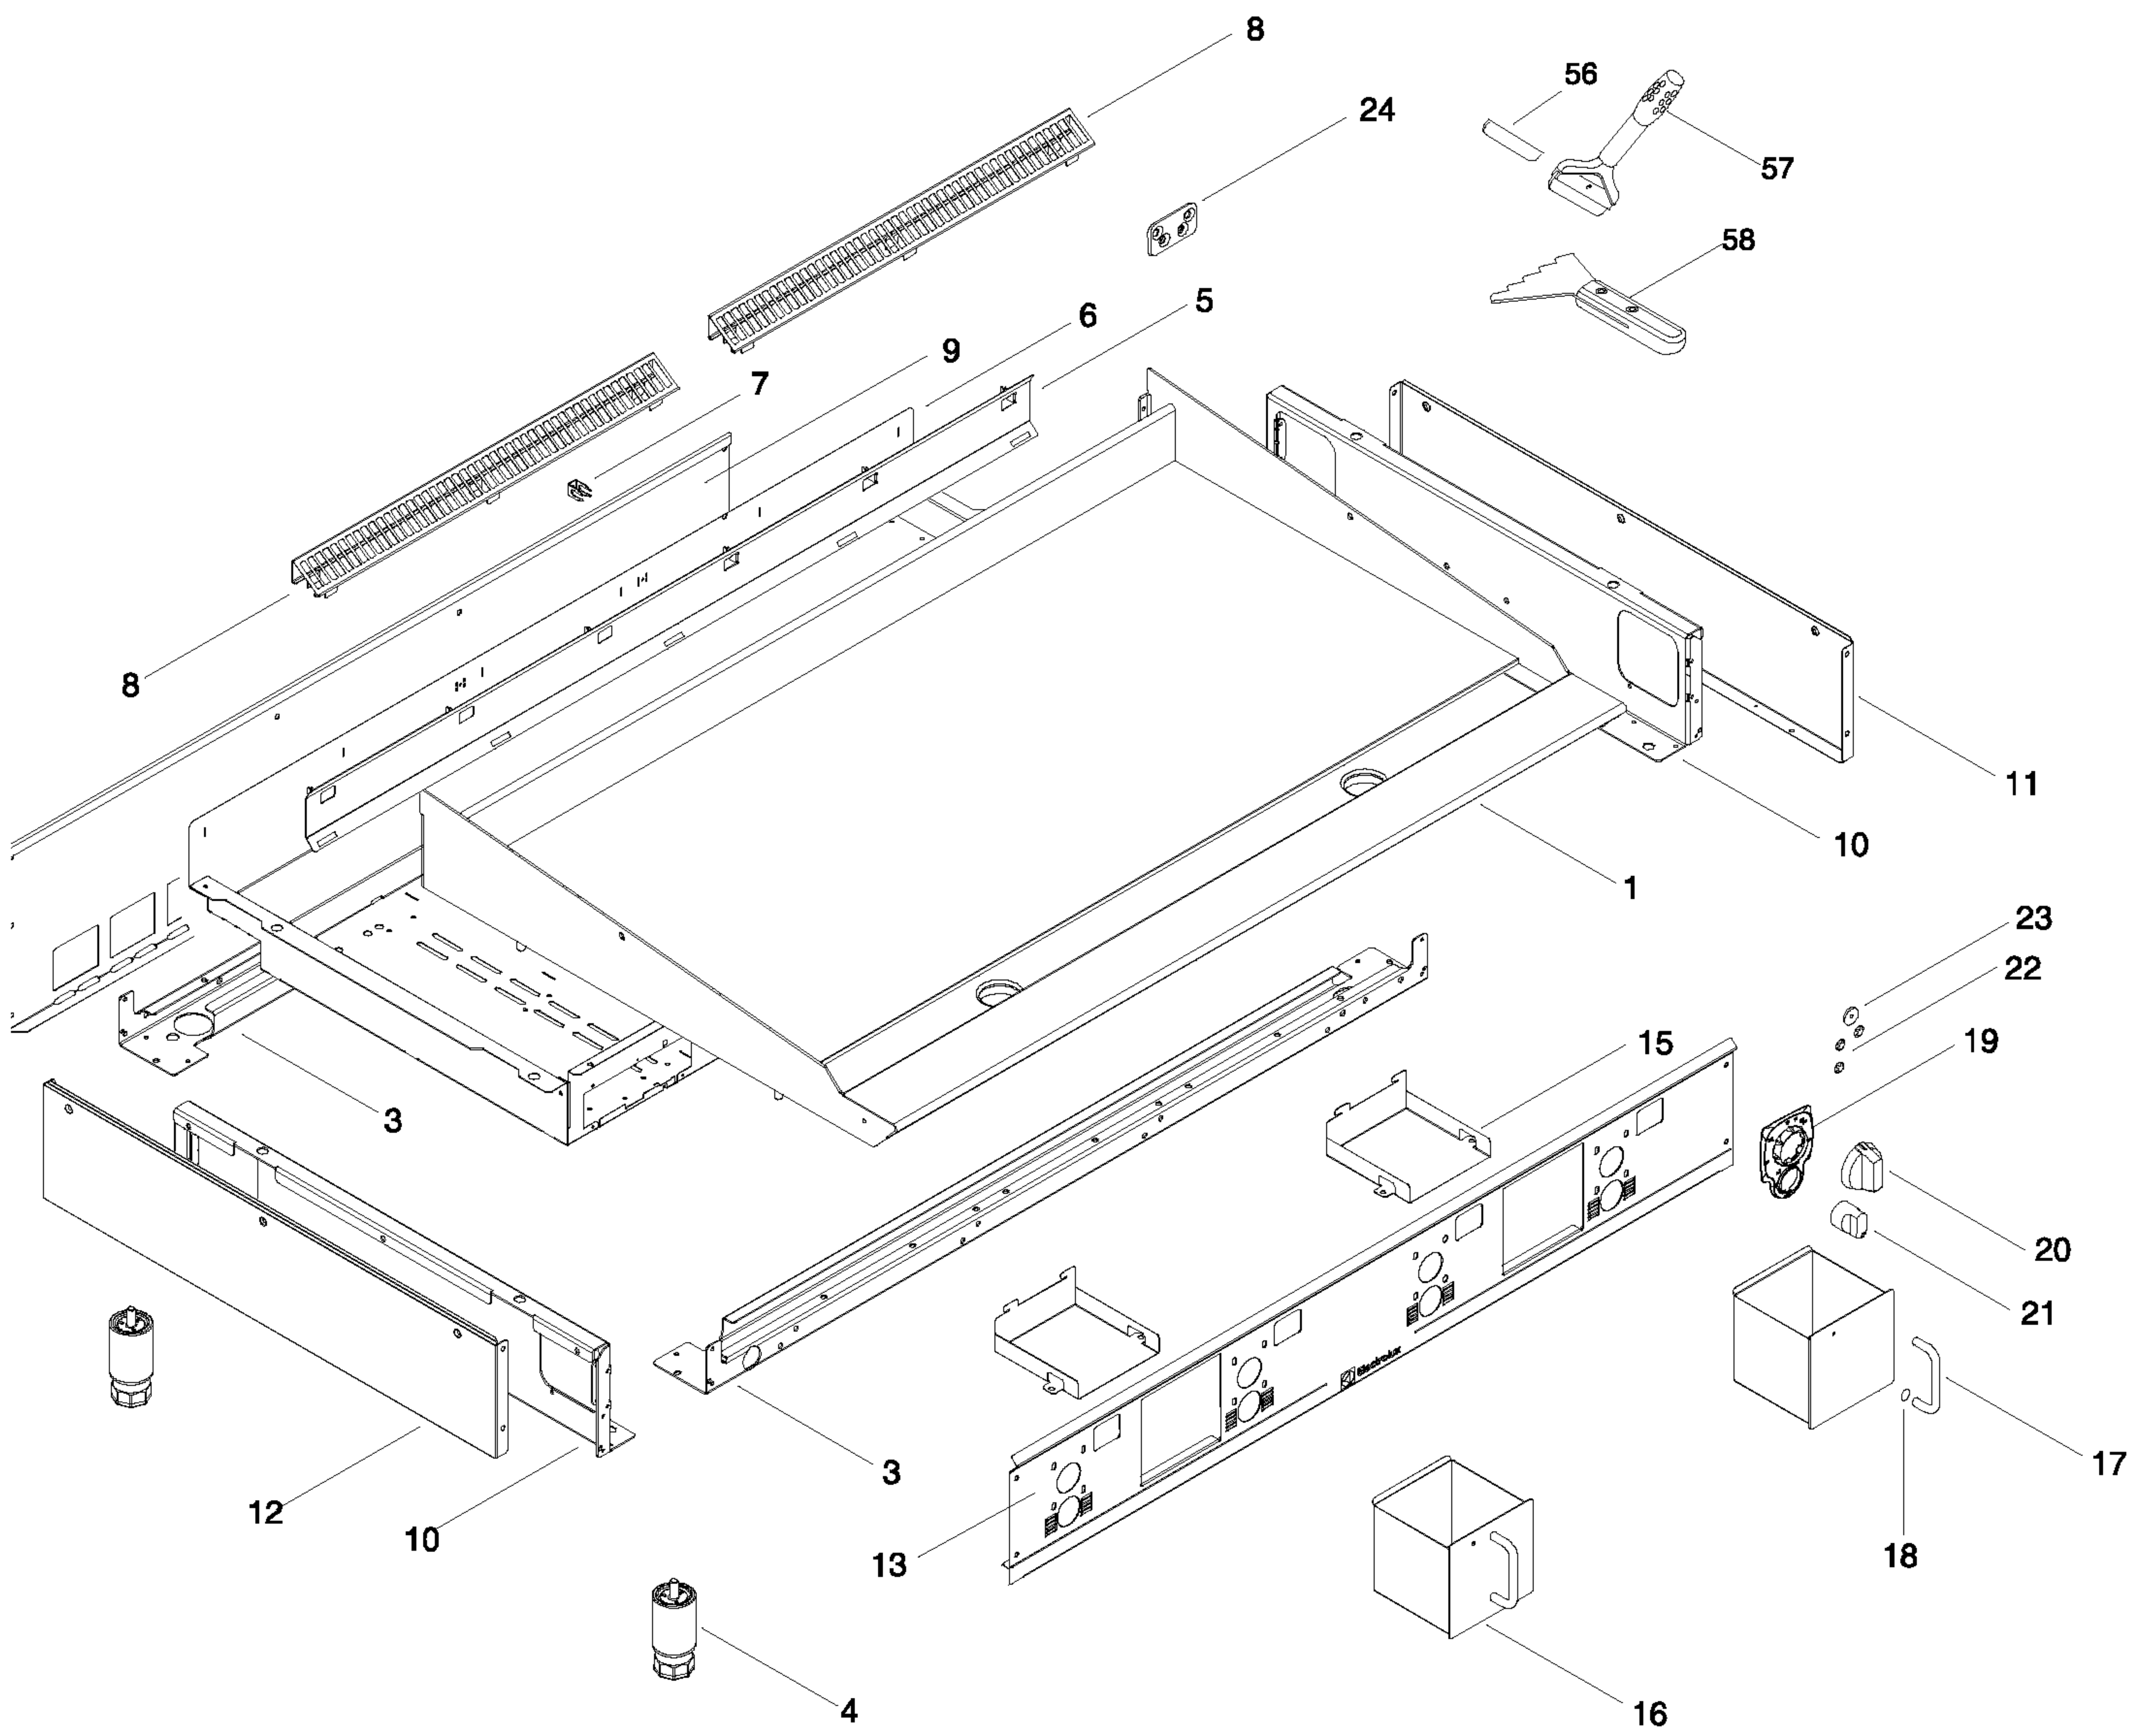

SPARE PARTS CATALOGUE
CATALOGO PARTI DI RICAMBIO
FRY TOP GAS, COMPACT
GAS GRIDDLE, COMPACT

PNC	Model	Ref	Notes
169111	ARG12FL	A	GAS GRIDDLE-SMOOTH PLATE 12"-US
169112	ARG24FL	B	GAS GRIDDLE-SMOOTH PLATE 24"-US
169113	ARG36FL	C	GAS GRIDDLE-SMOOTH PLATE 36"-US
169114	ARG48FL	D	GAS GRIDDLE-SMOOTH PLATE 48"-US
169115	ARG12FR	E	GAS GRIDDLE-RIBBED PLATE 12"-US
169116	ARG24FR	F	GAS GRIDDLE-2/3 SMOOTH/1/3 RIB PL.24"-US
169117	ARG36FR	G	GAS GRIDDLE-2/3 SMOOTH/1/3 RIB PL.36"-US
169118	ARG48FR	H	GAS GRIDDLE-2/3 SMOOTH/1/3 RIB PL.48"-US
169140	ARG12FLCE	I	GAS GRIDDLE-SMOOTH PLATE 12"
169141	ARG24FLCE	J	GAS GRIDDLE-SMOOTH PLATE 24"
169142	ARG36FLCE	M	GAS GRIDDLE SMOOTH PLATE 36"
169143	ARG48FLCE	N	GAS GRIDDLE-SMOOTH PLATE 48"
169144	ARG12FRCE	O	GAS GRIDDLE-RIBBED PLATE 12"
169145	ARG24FRCE	P	GAS GRIDDLE-2/3 SMOOTH/1/3 RIBBED PL.24"
169146	ARG36FRCE	Q	GAS GRIDDLE-2/3 SMOOTH/1/3 RIBBED PL.36"
169147	ARG48FRCE	R	GAS GRIDDLE-2/3 SMOOTH/1/3 RIBBED PL.48"
169157	ARG24FLCEP	S	GAS GRIDDLE(PIEZO)-SMOOTH PLATE 24"
169158	ARG36FLCEP	T	GAS GRIDDLE(PIEZO)-SMOOTH PLATE 36"
169159	ARG48FLCEP	U	GAS GRIDDLE(PIEZO)-SMOOTH PLATE 48"
169160	ARG24FRCEP	V	GAS GRIDDLE(PIEZO)-½ SMOOTH/½ RIBBED 24"
169161	ARG36FRCEP	W	GAS GRIDDLE(PIEZO)-½ SMOOTH/½ RIBBED 36"
169162	ARG48FRCEP	X	GAS GRIDDLE(PIEZO)-½ SMOOTH/½ RIBBED 48"
169163	ARG24RRCEP	Y	GAS GRIDDLE(PIEZO)-RIBBED PLATE 24"
169164	ARG36RRCEP	Z	GAS GRIDDLE(PIEZO)-RIBBED PLATE 36"

Pag	Index	Indice	Note
2	General componets	Componenti struttura	
3	Gas components	Componenti impianto gas	
4	Ugelli pilota gas	Gas nozzels	
5/6	Spare parts list	Lista ricambi	

Da Ser. Nr. / From Ser. Numb. : 501 (2015) SPC.Ed. 2015 – 01

Document review . 2015 - 11

PAG 1

Doc. **59785TL00**