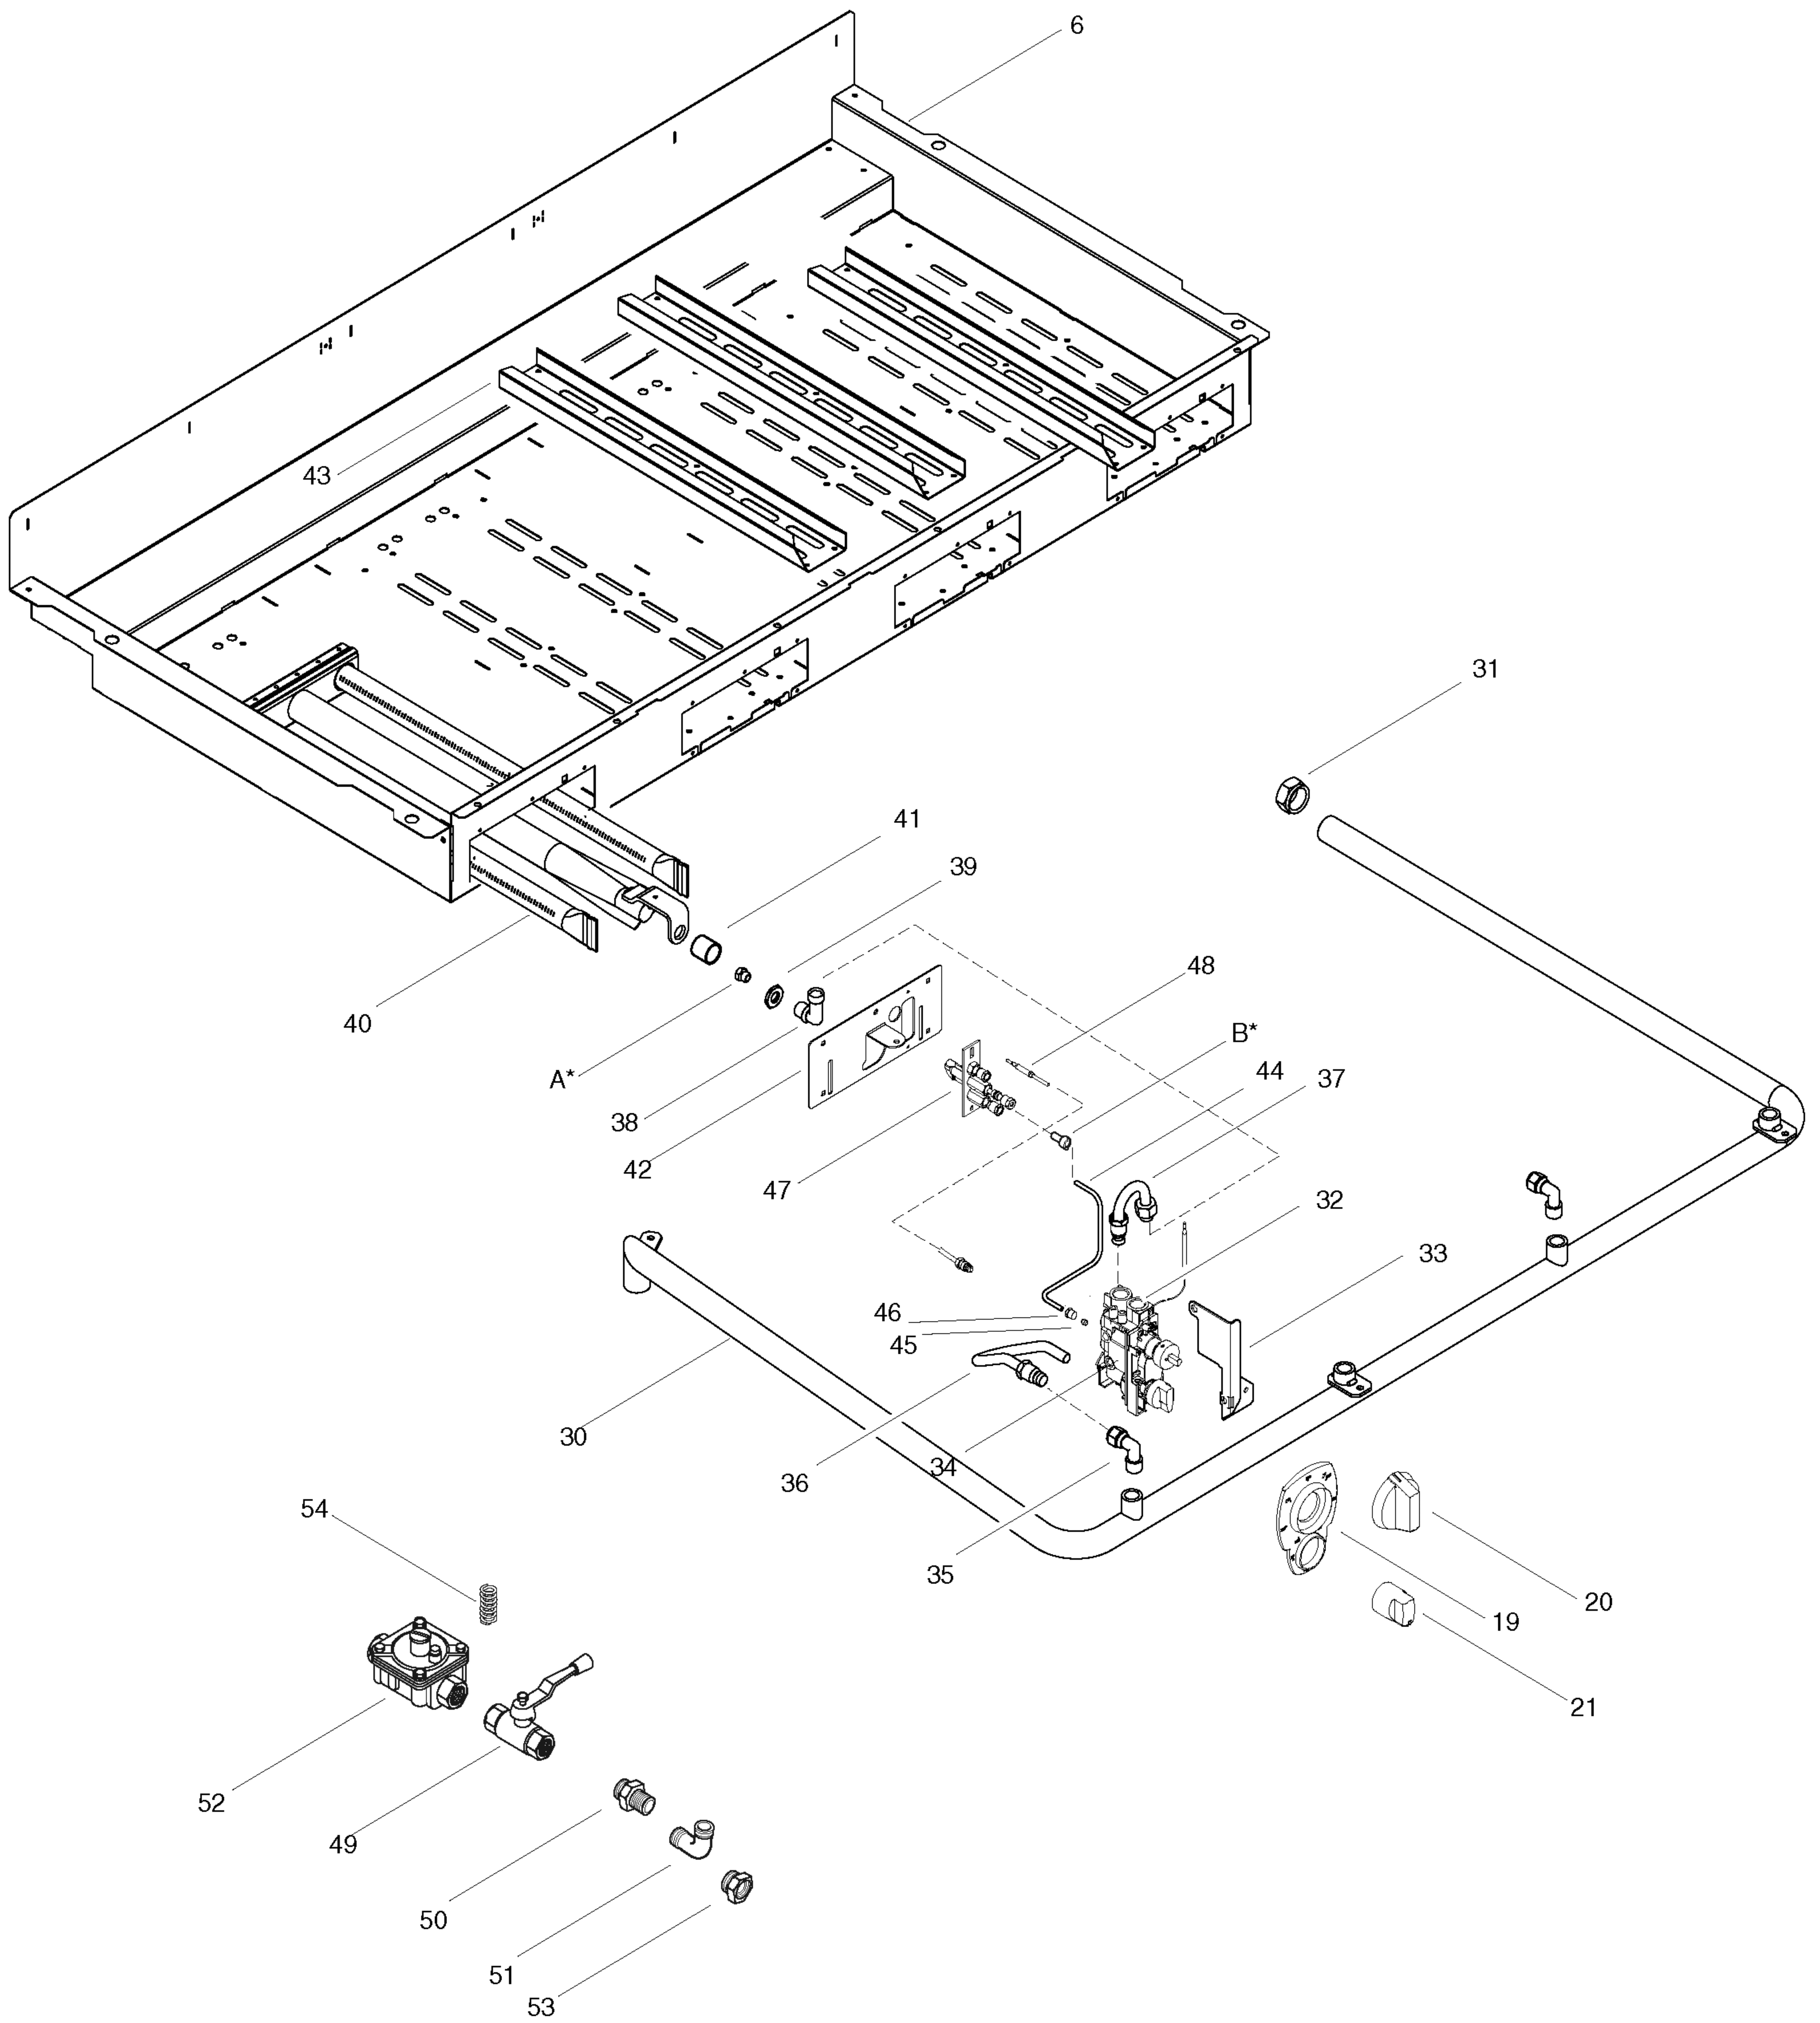

**FRYTOP GAS COMPACT
GAS GRIDDLES COMPACT**

Da Ser. Nr. / From ser. nr.: 012....

Page: 3

Ed.2010 04

Doc. Nr.:

597855600