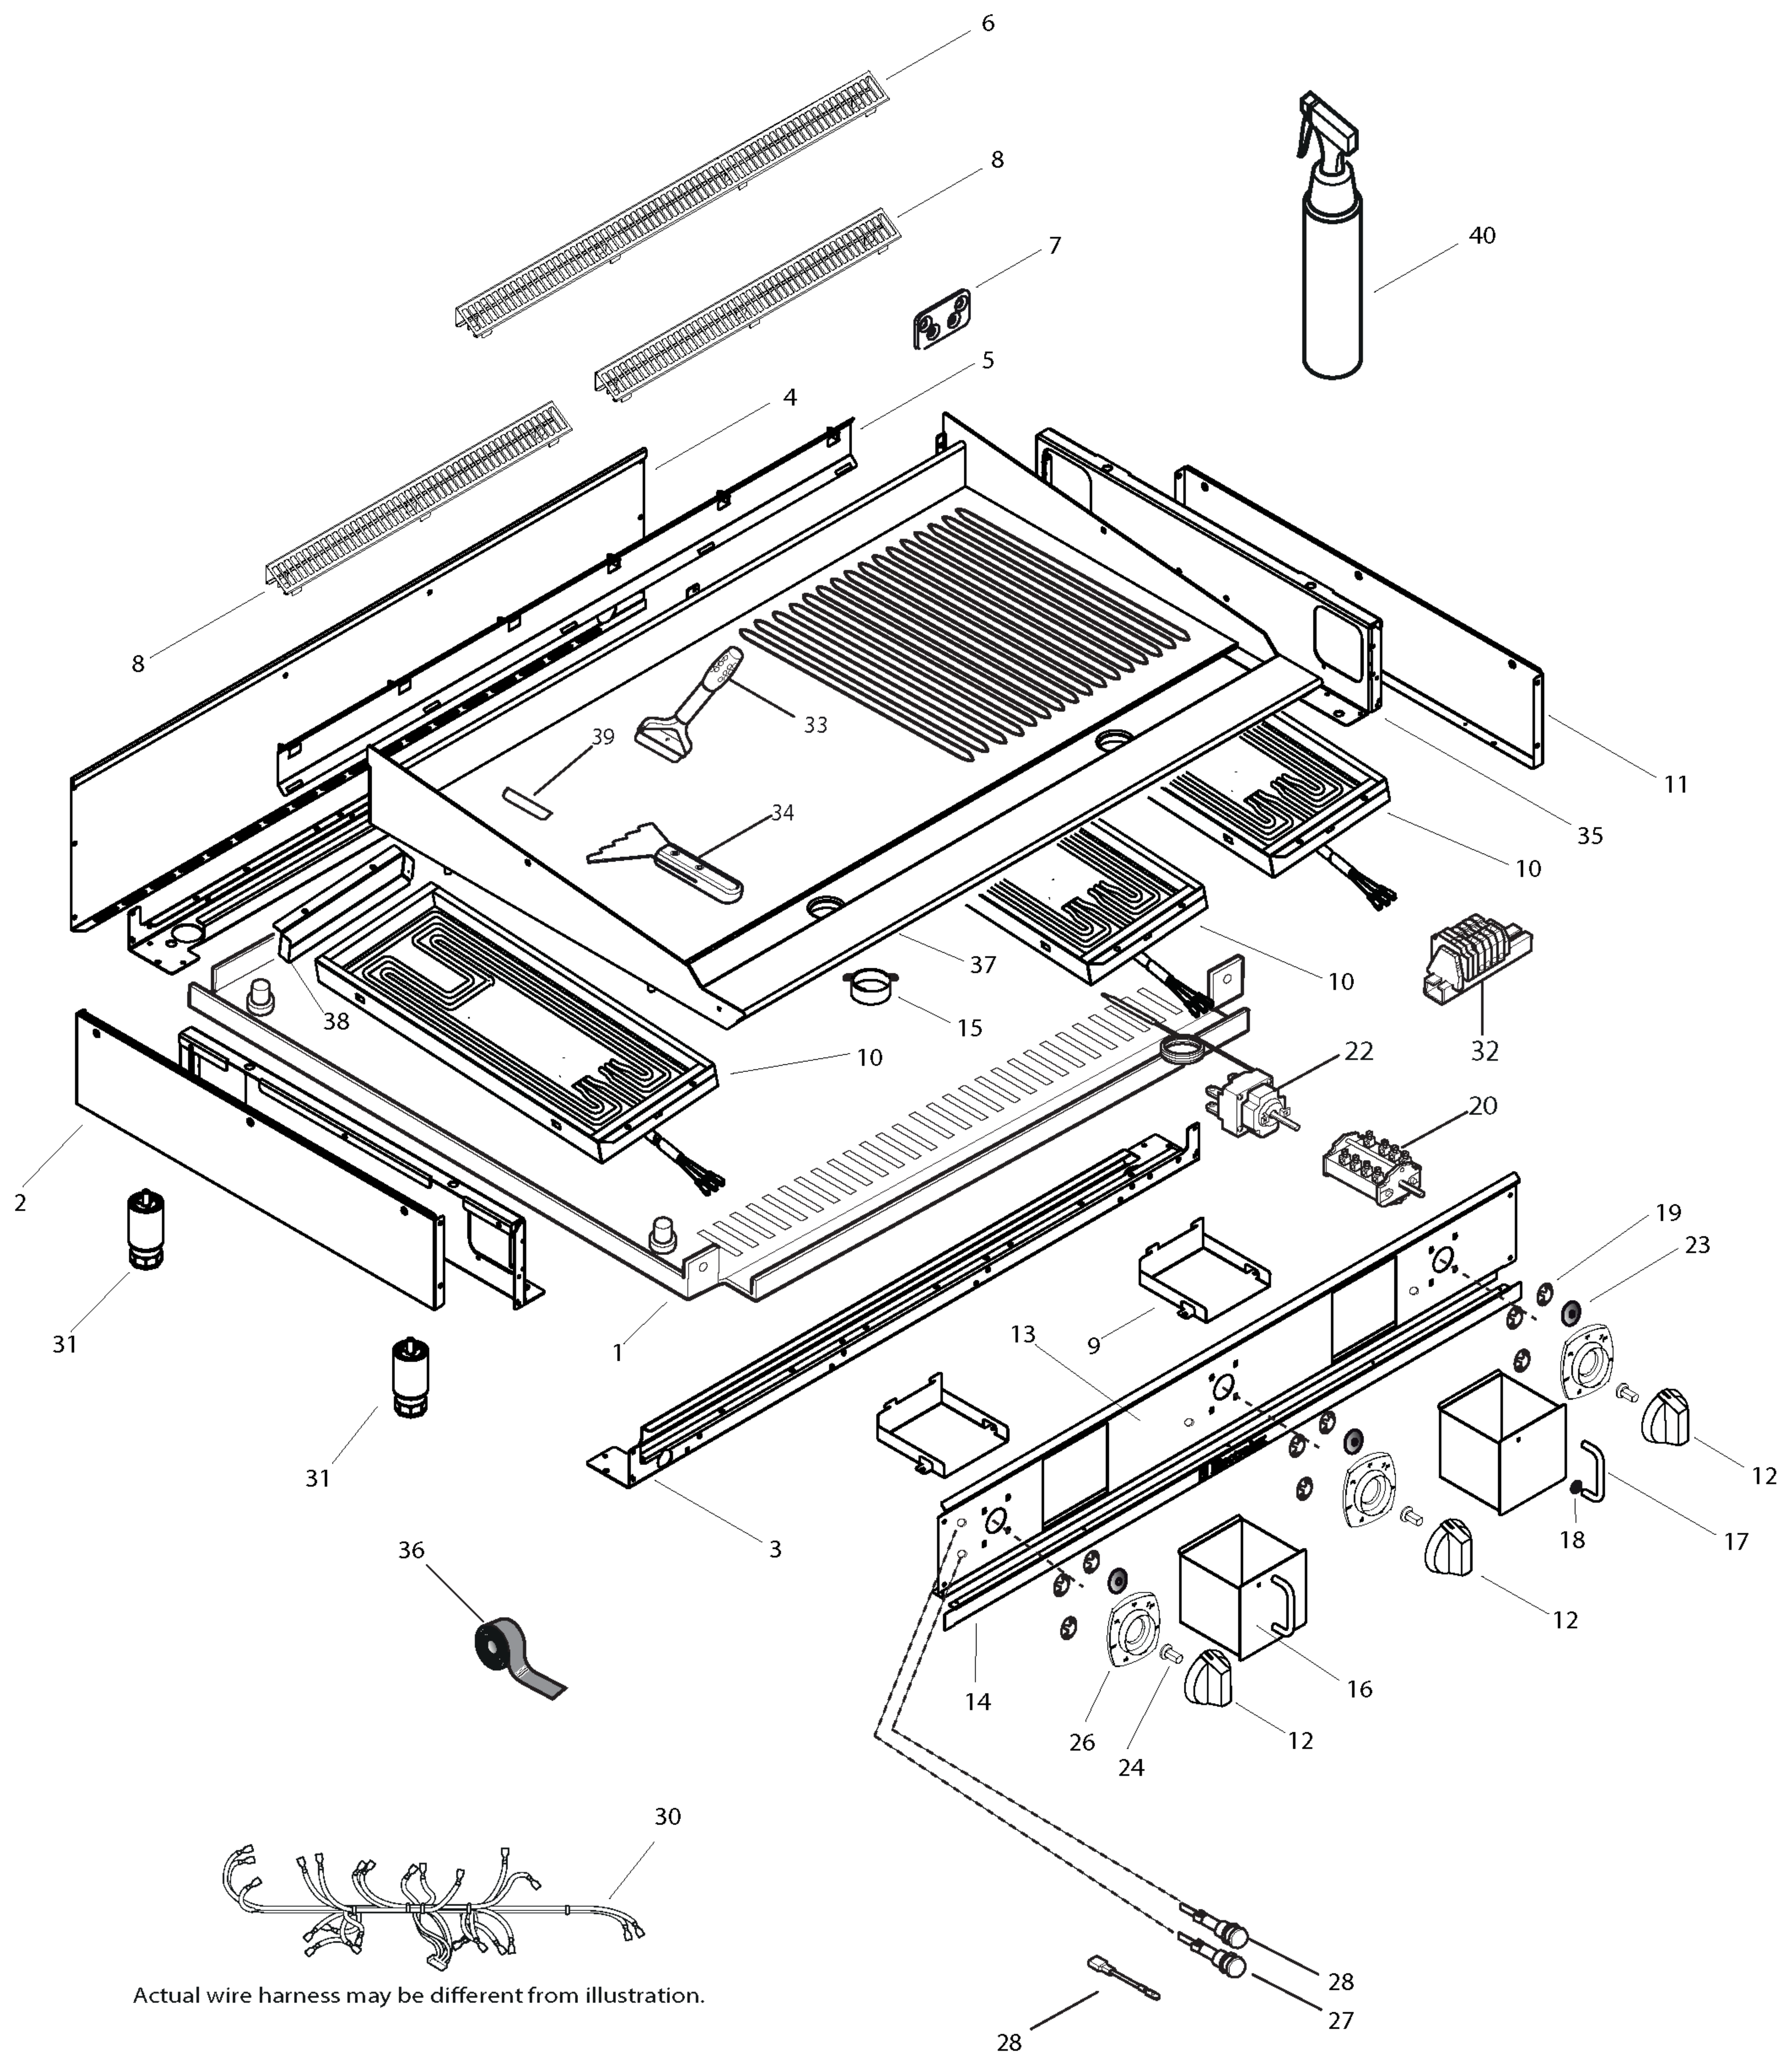

* =Component on demand / componente a richiesta ** = Bold text = changes / Grassetto = cambiamenti PAG 2 Ed.1 / 07 2013	Doc. 59785QD00