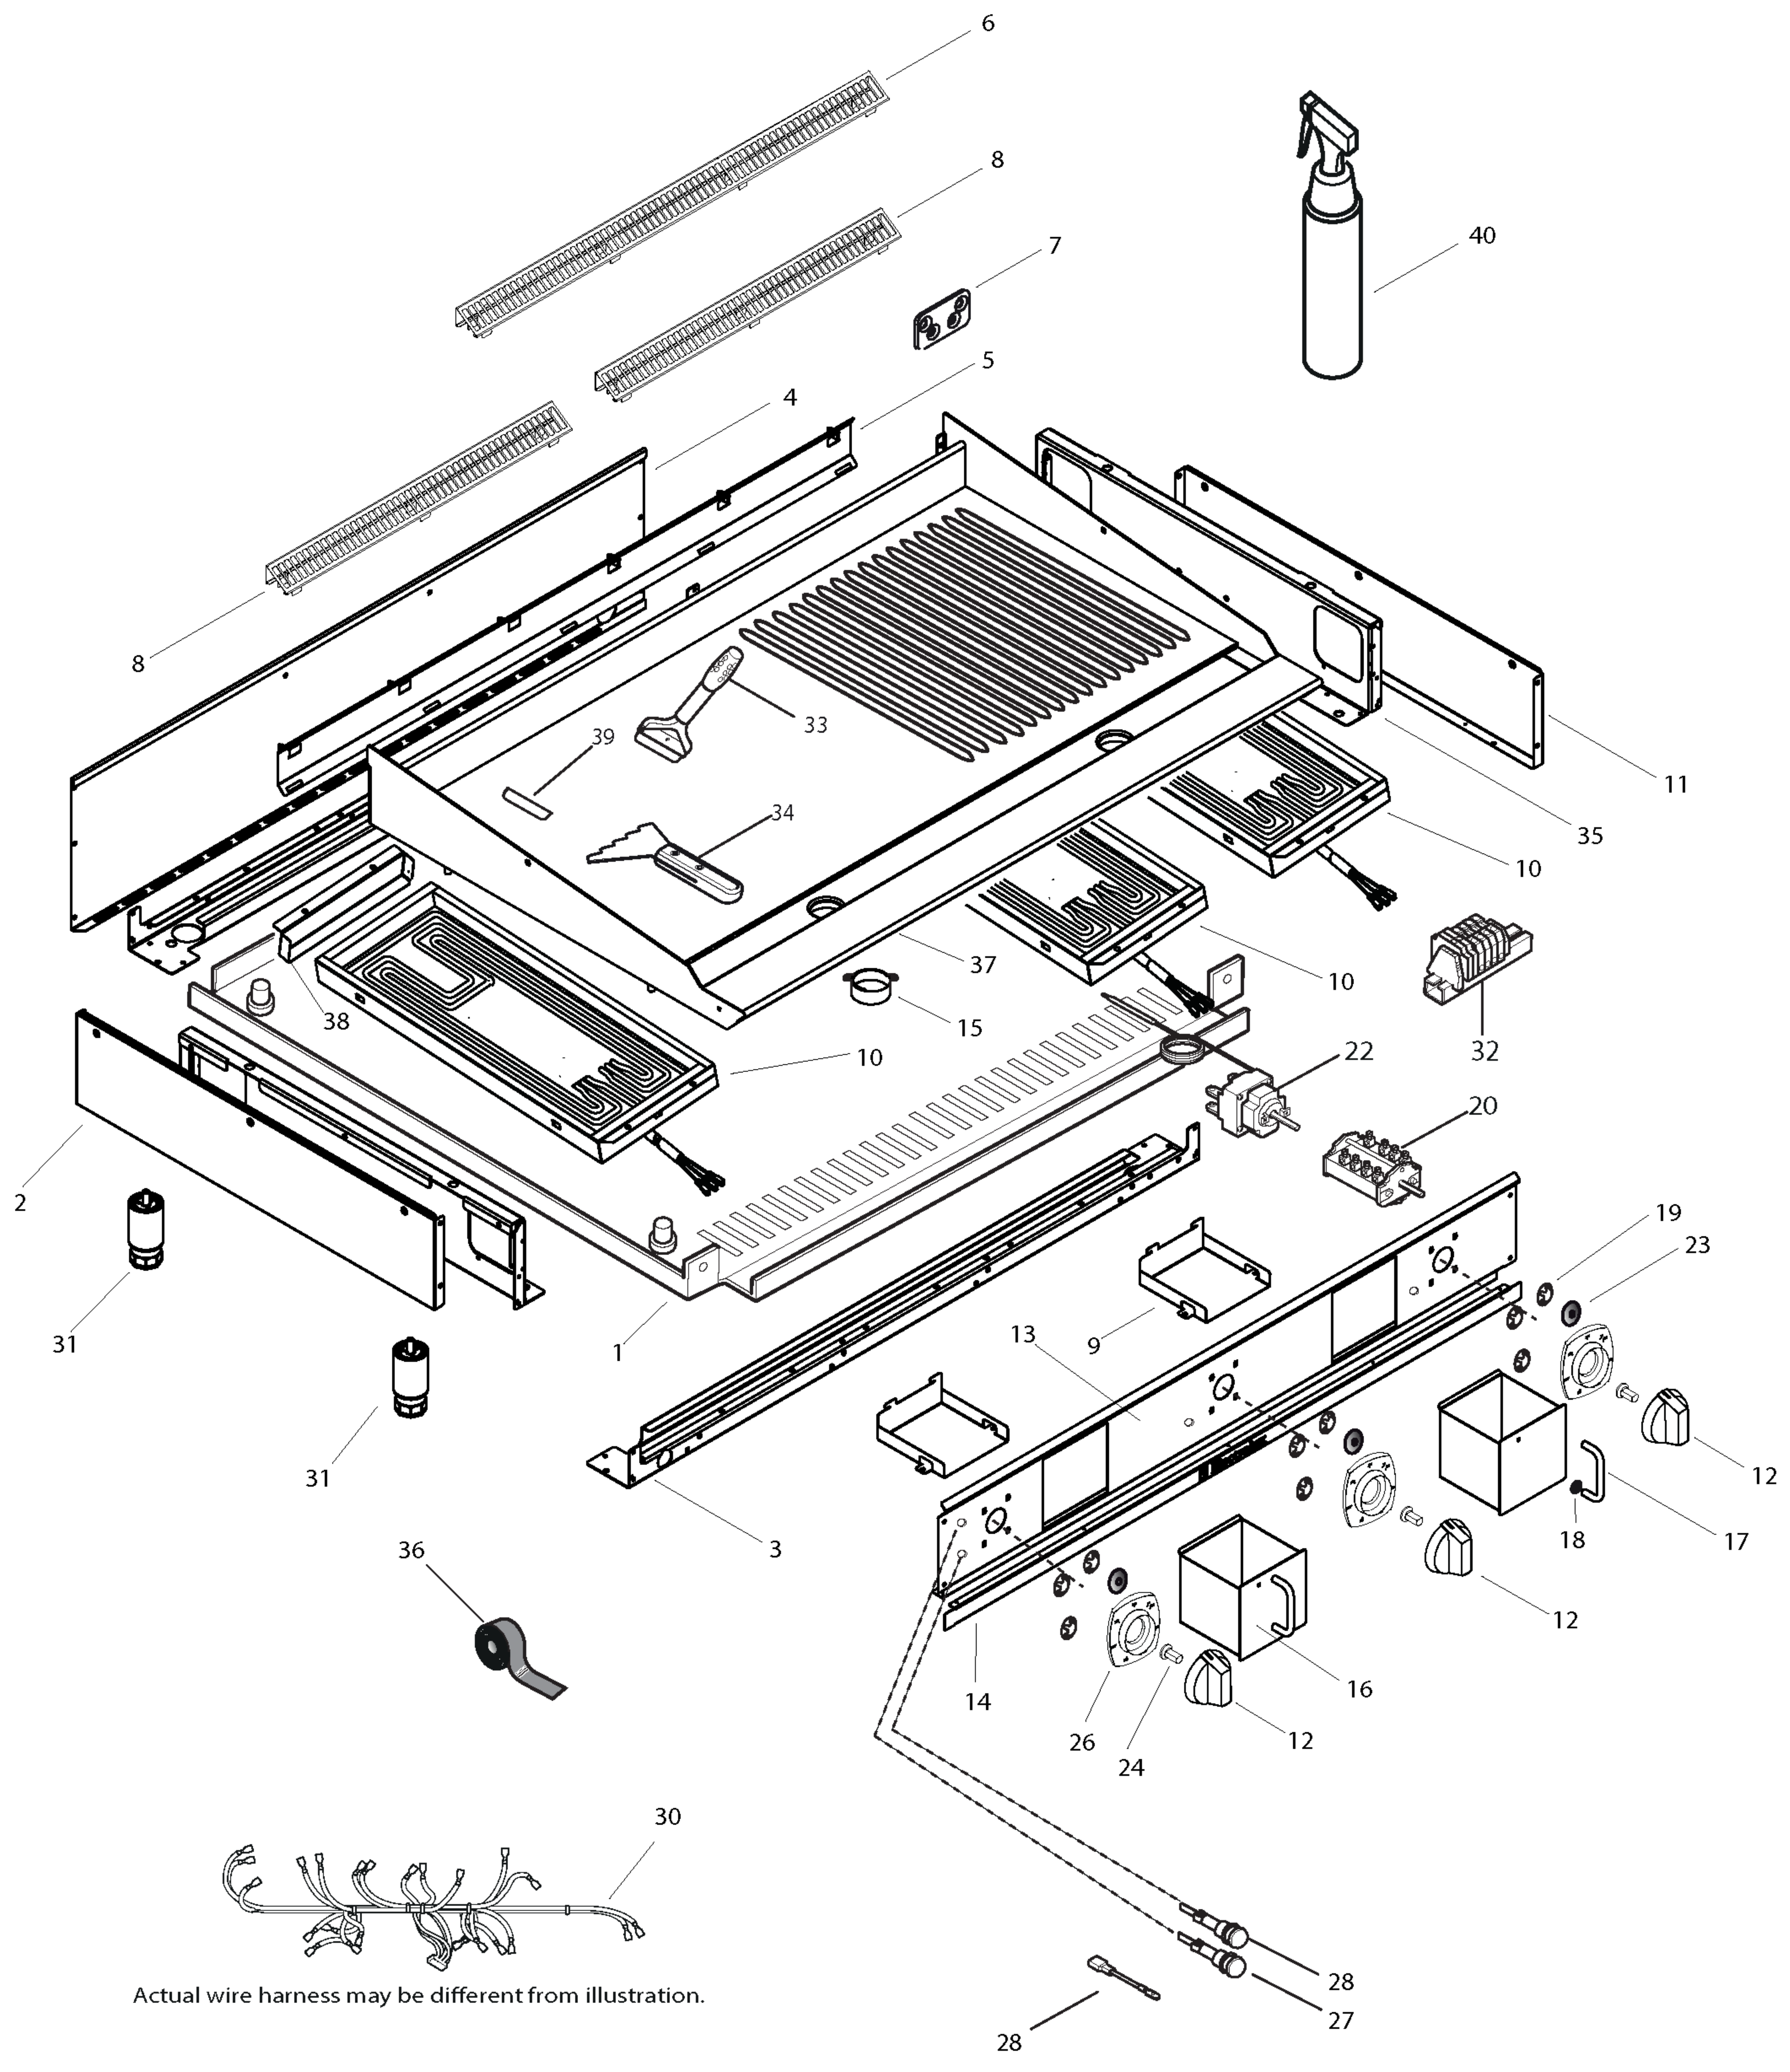


**GREENE KING ELECTRIC GRIDDLE
 GREENE KING FRY TOP ELETTRICO**

PNC	Model	Ref	Version	Notes
169083	ARE24FLCE	A	EL	24" SMOOTH PLATE
169084	ARE36FLCE	B	EL	36" SMOOTH PLATE
169085	ARE24FLCE	C	EL	24" ½ SMOOTH PLATE ½ RIBBED PLATE
169086	ARE36FLCE	D	EL	36" ½ SMOOTH PLATE ½ RIBBED PLATE

Pag	Index	Indice
2	General componets	Componenti struttura
3,4	Spare parts list	Lista ricambi

* =Component on demand / componente a richiesta
 ** = Bold text = changes / Grassetto = cambiamenti

PAG 1 Ed.1 / 07 2013

Doc. **59785QD00**

Actual wire harness may be different from illustration.