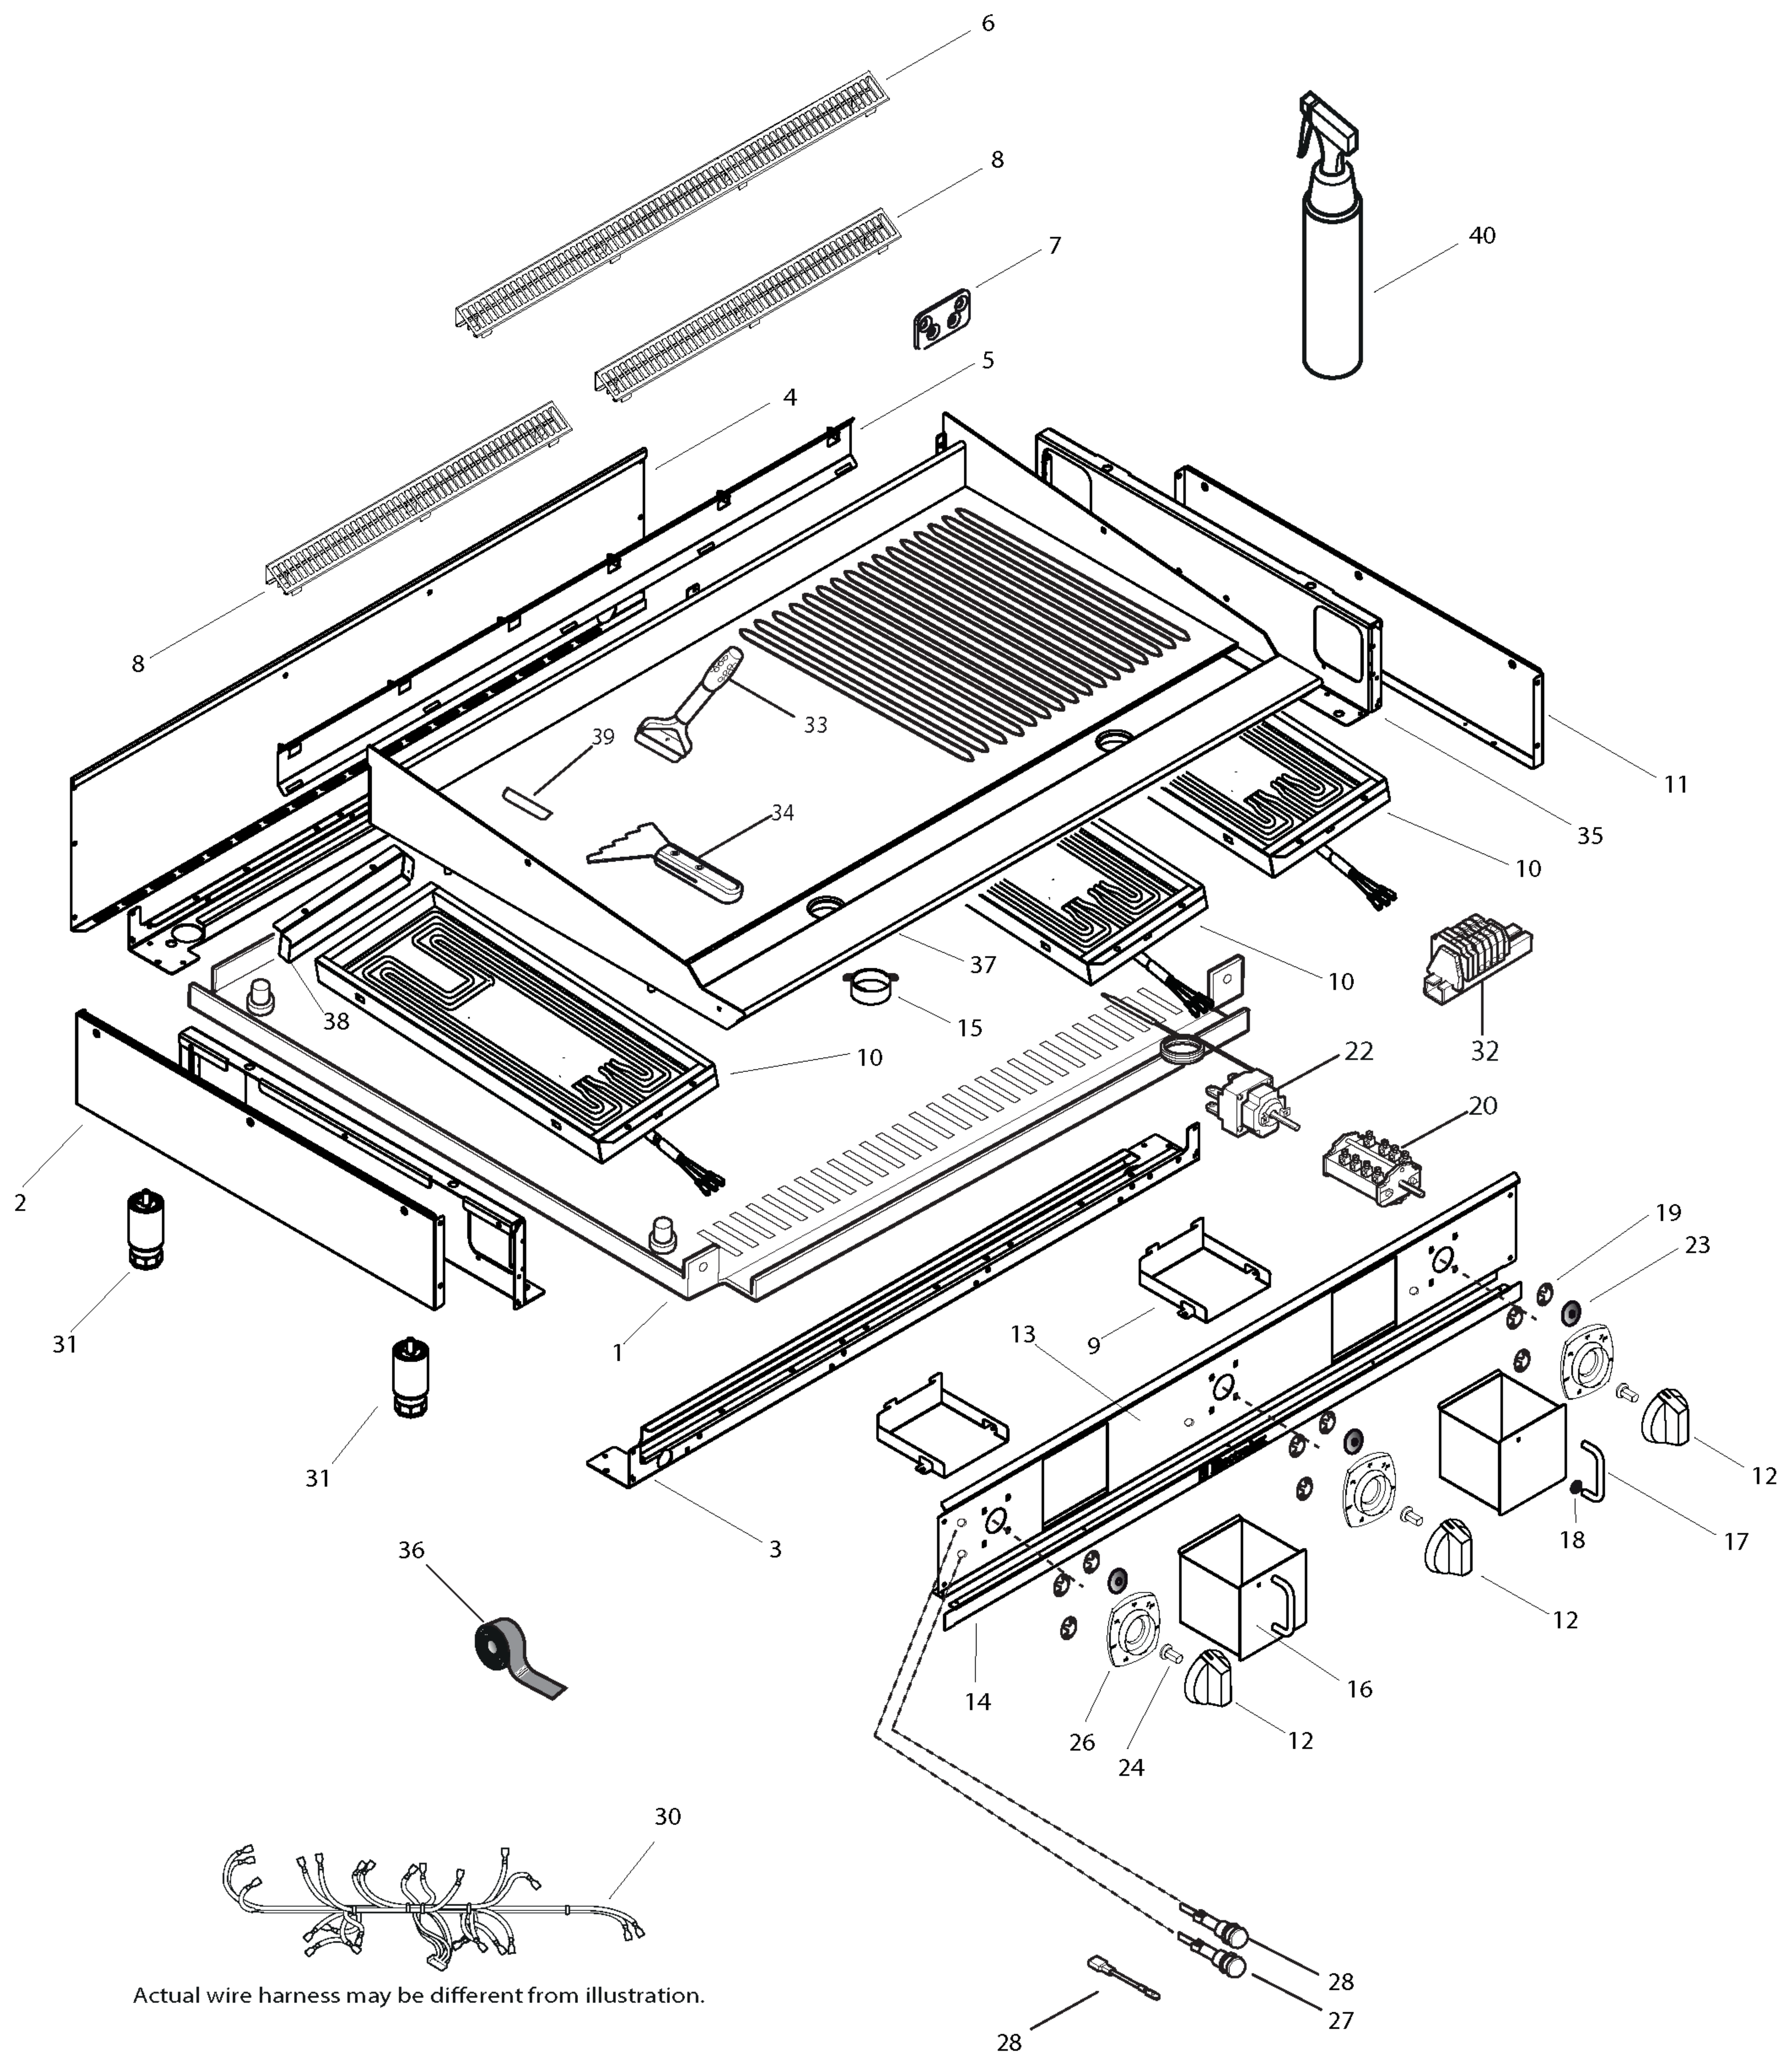

---

**GREENE KING ELECTRIC GRIDDLE  
 GREENE KING FRY TOP ELETTRICO**

PNC	Model	Ref	Version	Notes
169083	ARE24FLCE	A	EL	24" SMOOTH PLATE
169084	ARE36FLCE	B	EL	36" SMOOTH PLATE
169085	ARE24FLCE	C	EL	24" ½ SMOOTH PLATE ½ RIBBED PLATE
169086	ARE36FLCE	D	EL	36" ½ SMOOTH PLATE ½ RIBBED PLATE

Pag	Index	Indice
2	General componets	Componenti struttura
3,4	Spare parts list	Lista ricambi

\* =Component on demand / componente a richiesta  
 \*\* = Bold text = changes / Grassetto = cambiamenti

PAG 1 Ed.1 / 07 2013

Doc. **59785QD00**

Actual wire harness may be different from illustration.