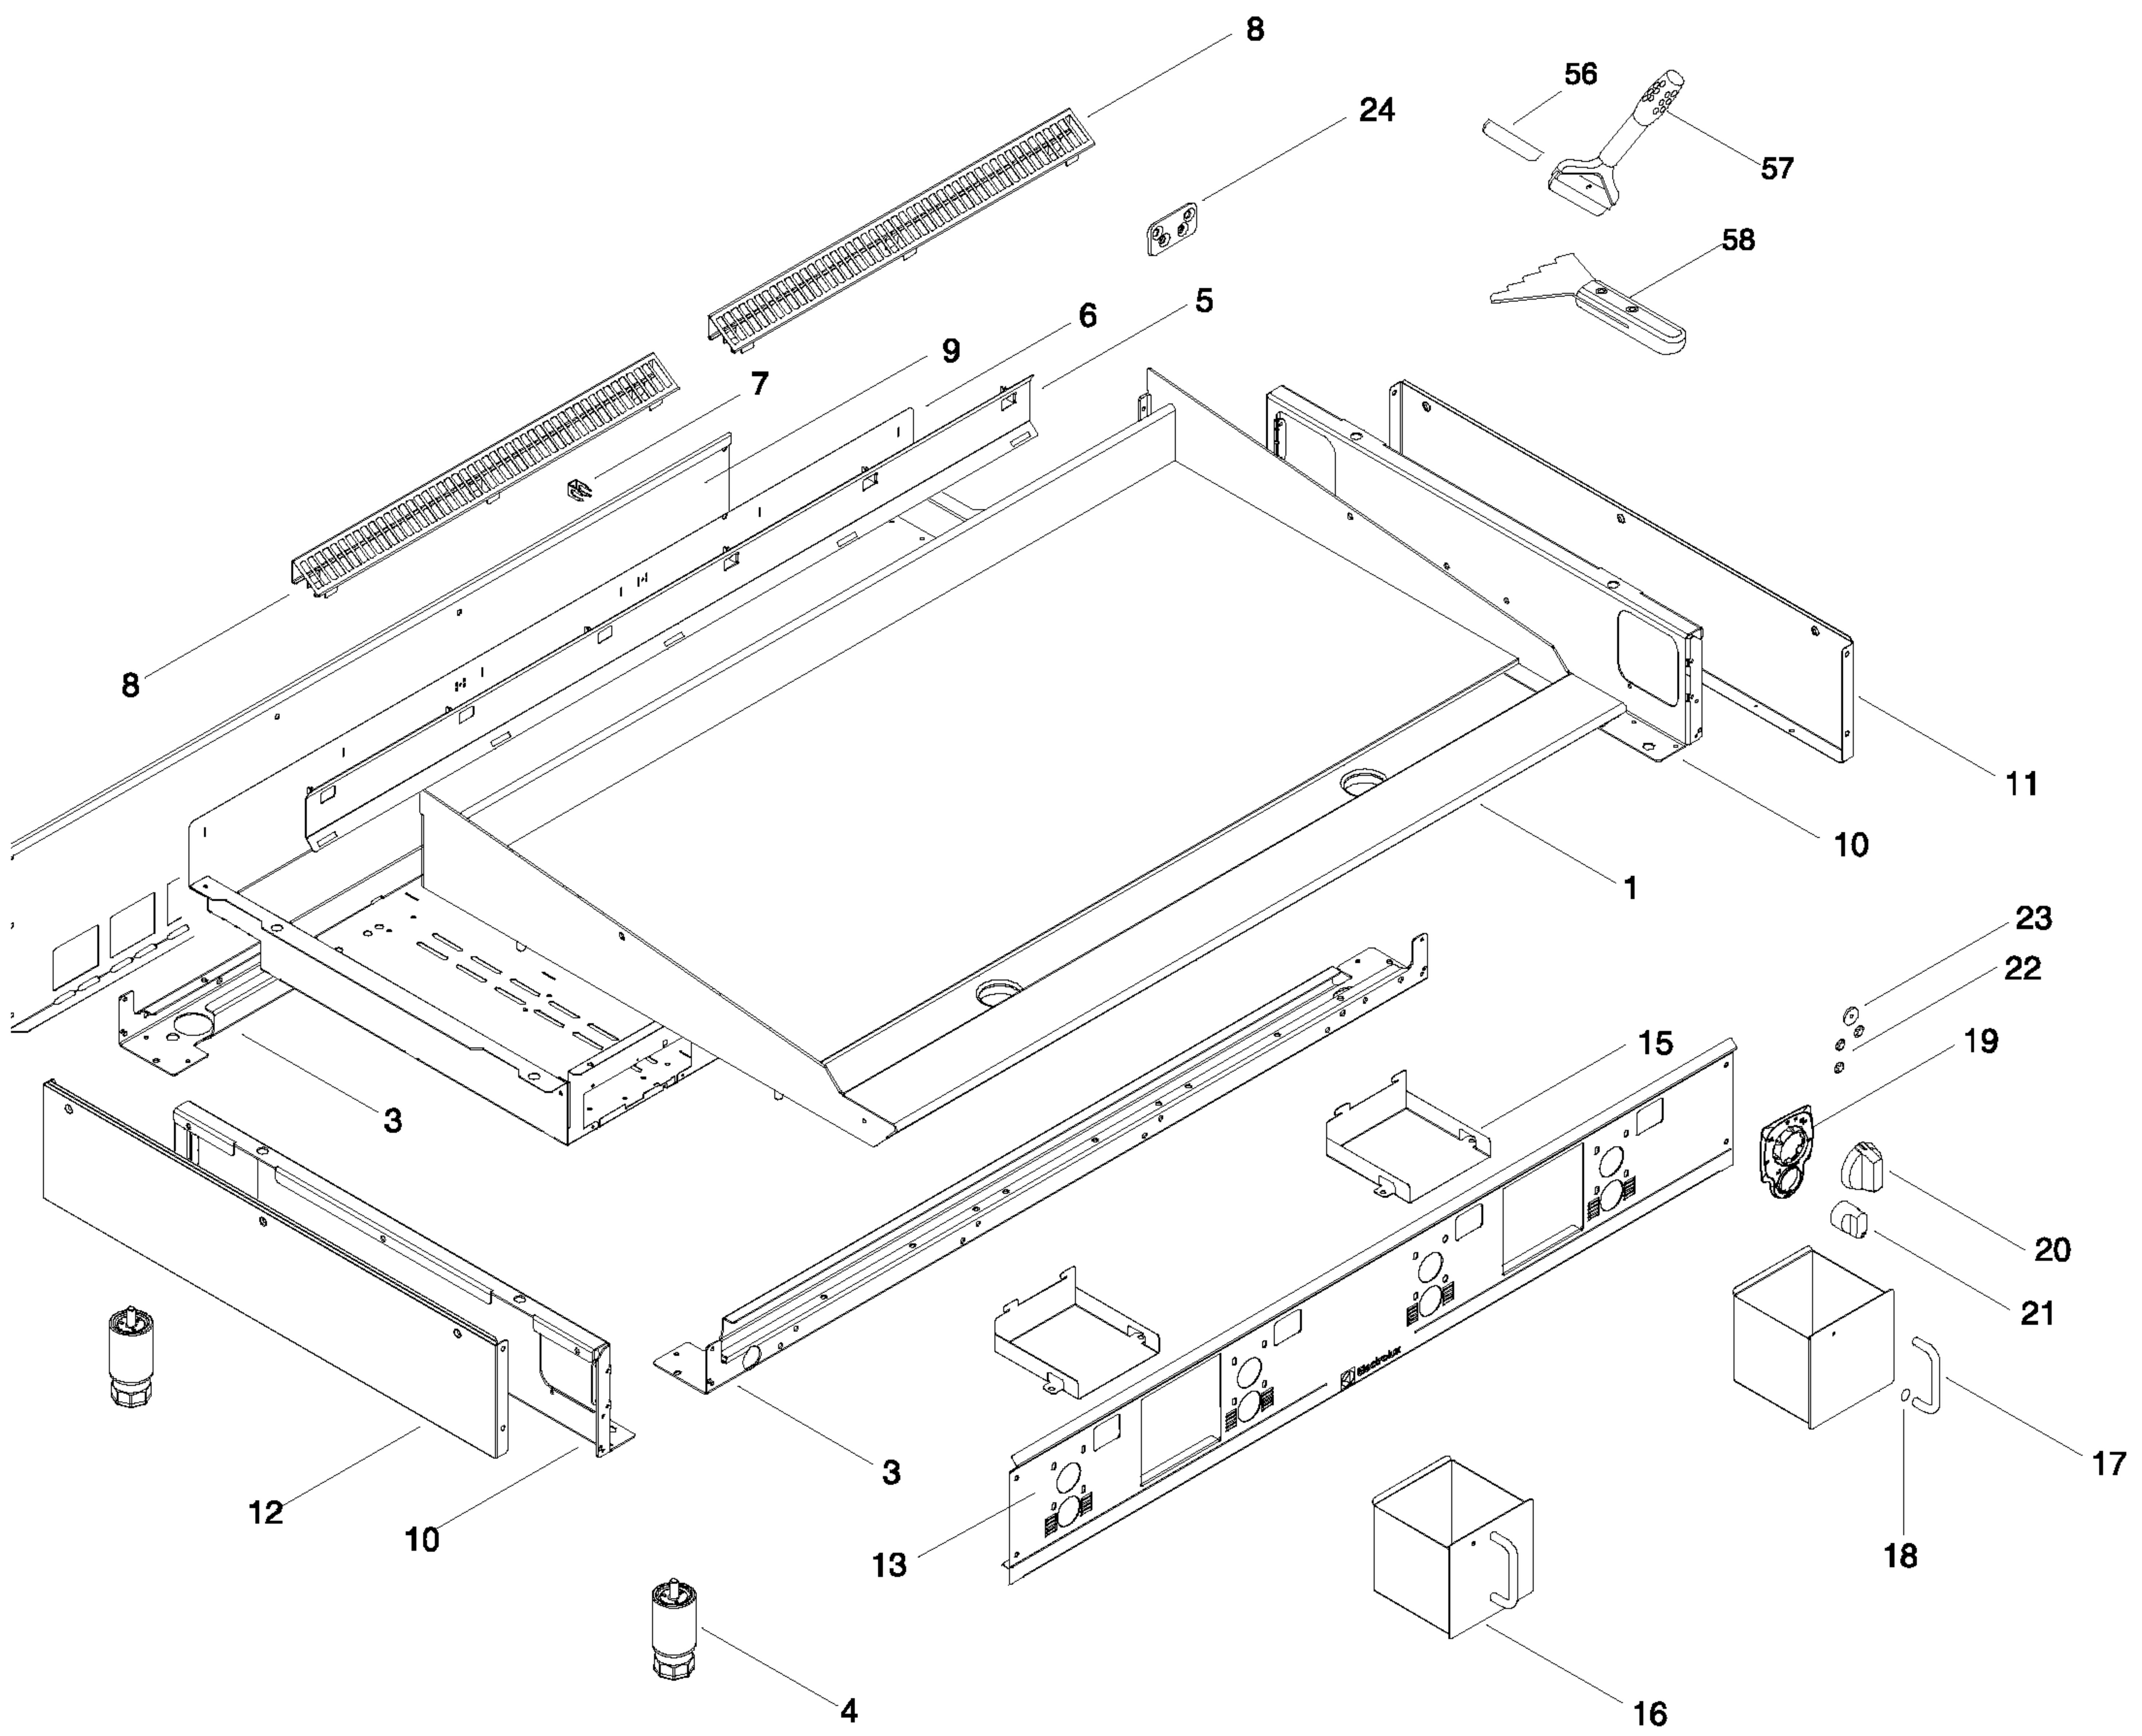

SPARE PARTS CATALOGUE
 CATALOGO PARTI DI RICAMBIO
FRY TOP GAS, COMPACT
GAS GRIDDLE, COMPACT

PNC	Model	Ref	Notes
169111	ARG12FL	A	GAS GRIDDLE-SMOOTH PLATE 12"-US
169112	ARG24FL	B	GAS GRIDDLE-SMOOTH PLATE 24"-US
169113	ARG36FL	C	GAS GRIDDLE-SMOOTH PLATE 36"-US
169114	ARG48FL	D	GAS GRIDDLE-SMOOTH PLATE 48"-US
169115	ARG12FR	E	GAS GRIDDLE-RIBBED PLATE 12"-US
169116	ARG24FR	F	GAS GRIDDLE-2/3 SMOOTH/1/3 RIB PL.24"-US
169117	ARG36FR	G	GAS GRIDDLE-2/3 SMOOTH/1/3 RIB PL.36"-US
169118	ARG48FR	H	GAS GRIDDLE-2/3 SMOOTH/1/3 RIB PL.48"-US
169140	ARG12FLCE	I	GAS GRIDDLE-SMOOTH PLATE 12"
169141	ARG24FLCE	J	GAS GRIDDLE-SMOOTH PLATE 24"
169142	ARG36FLCE	M	GAS GRIDDLE SMOOTH PLATE 36"
169143	ARG48FLCE	N	GAS GRIDDLE-SMOOTH PLATE 48"
169144	ARG12FRCE	O	GAS GRIDDLE-RIBBED PLATE 12"
169145	ARG24FRCE	P	GAS GRIDDLE-2/3 SMOOTH/1/3 RIBBED PL.24"
169146	ARG36FRCE	Q	GAS GRIDDLE-2/3 SMOOTH/1/3 RIBBED PL.36"
169147	ARG48FRCE	R	GAS GRIDDLE-2/3 SMOOTH/1/3 RIBBED PL.48"
169157	ARG24FLCEP	S	GAS GRIDDLE(PIEZO)-SMOOTH PLATE 24"
169158	ARG36FLCEP	T	GAS GRIDDLE(PIEZO)-SMOOTH PLATE 36"
169159	ARG48FLCEP	U	GAS GRIDDLE(PIEZO)-SMOOTH PLATE 48"
169160	ARG24FRCEP	V	GAS GRIDDLE(PIEZO)-1/2 SMOOTH/1/2 RIBBED 24"
169161	ARG36FRCEP	W	GAS GRIDDLE(PIEZO)-1/2 SMOOTH/1/2 RIBBED 36"
169162	ARG48FRCEP	X	GAS GRIDDLE(PIEZO)-1/2 SMOOTH/1/2 RIBBED 48"
169163	ARG24RRCEP	Y	GAS GRIDDLE(PIEZO)-RIBBED PLATE 24"
169164	ARG36RRCEP	Z	GAS GRIDDLE(PIEZO)-RIBBED PLATE 36"

Pag	Index	Indice	Note
2	General componets	Componenti struttura	
3	Gas components	Componenti impianto gas	
4	Ugelli pilota gas	Gas nozzels	
5/6	Spare parts list	Lista ricambi	

Da Ser. Nr. / From Ser. Numb. : 501 (2015) SPC.Ed. 2015 – 01
 Document review . 2015 - 11

PAG 1

Doc. **59785TL00**

A - Ugello bruciatore / Burner nozzle				
Spare part Code	Notes			Ref.
0A2141	ø1,65	Propane	G31 7,2" wc / 18 mbar	a, b, c, d, e, f, g, h
059382	ø2,5	Natural gas	G20 3" wc / 7 mbar	
0A2081	ø2,3	Natural gas	G20 4" wc/ 10 mbar	