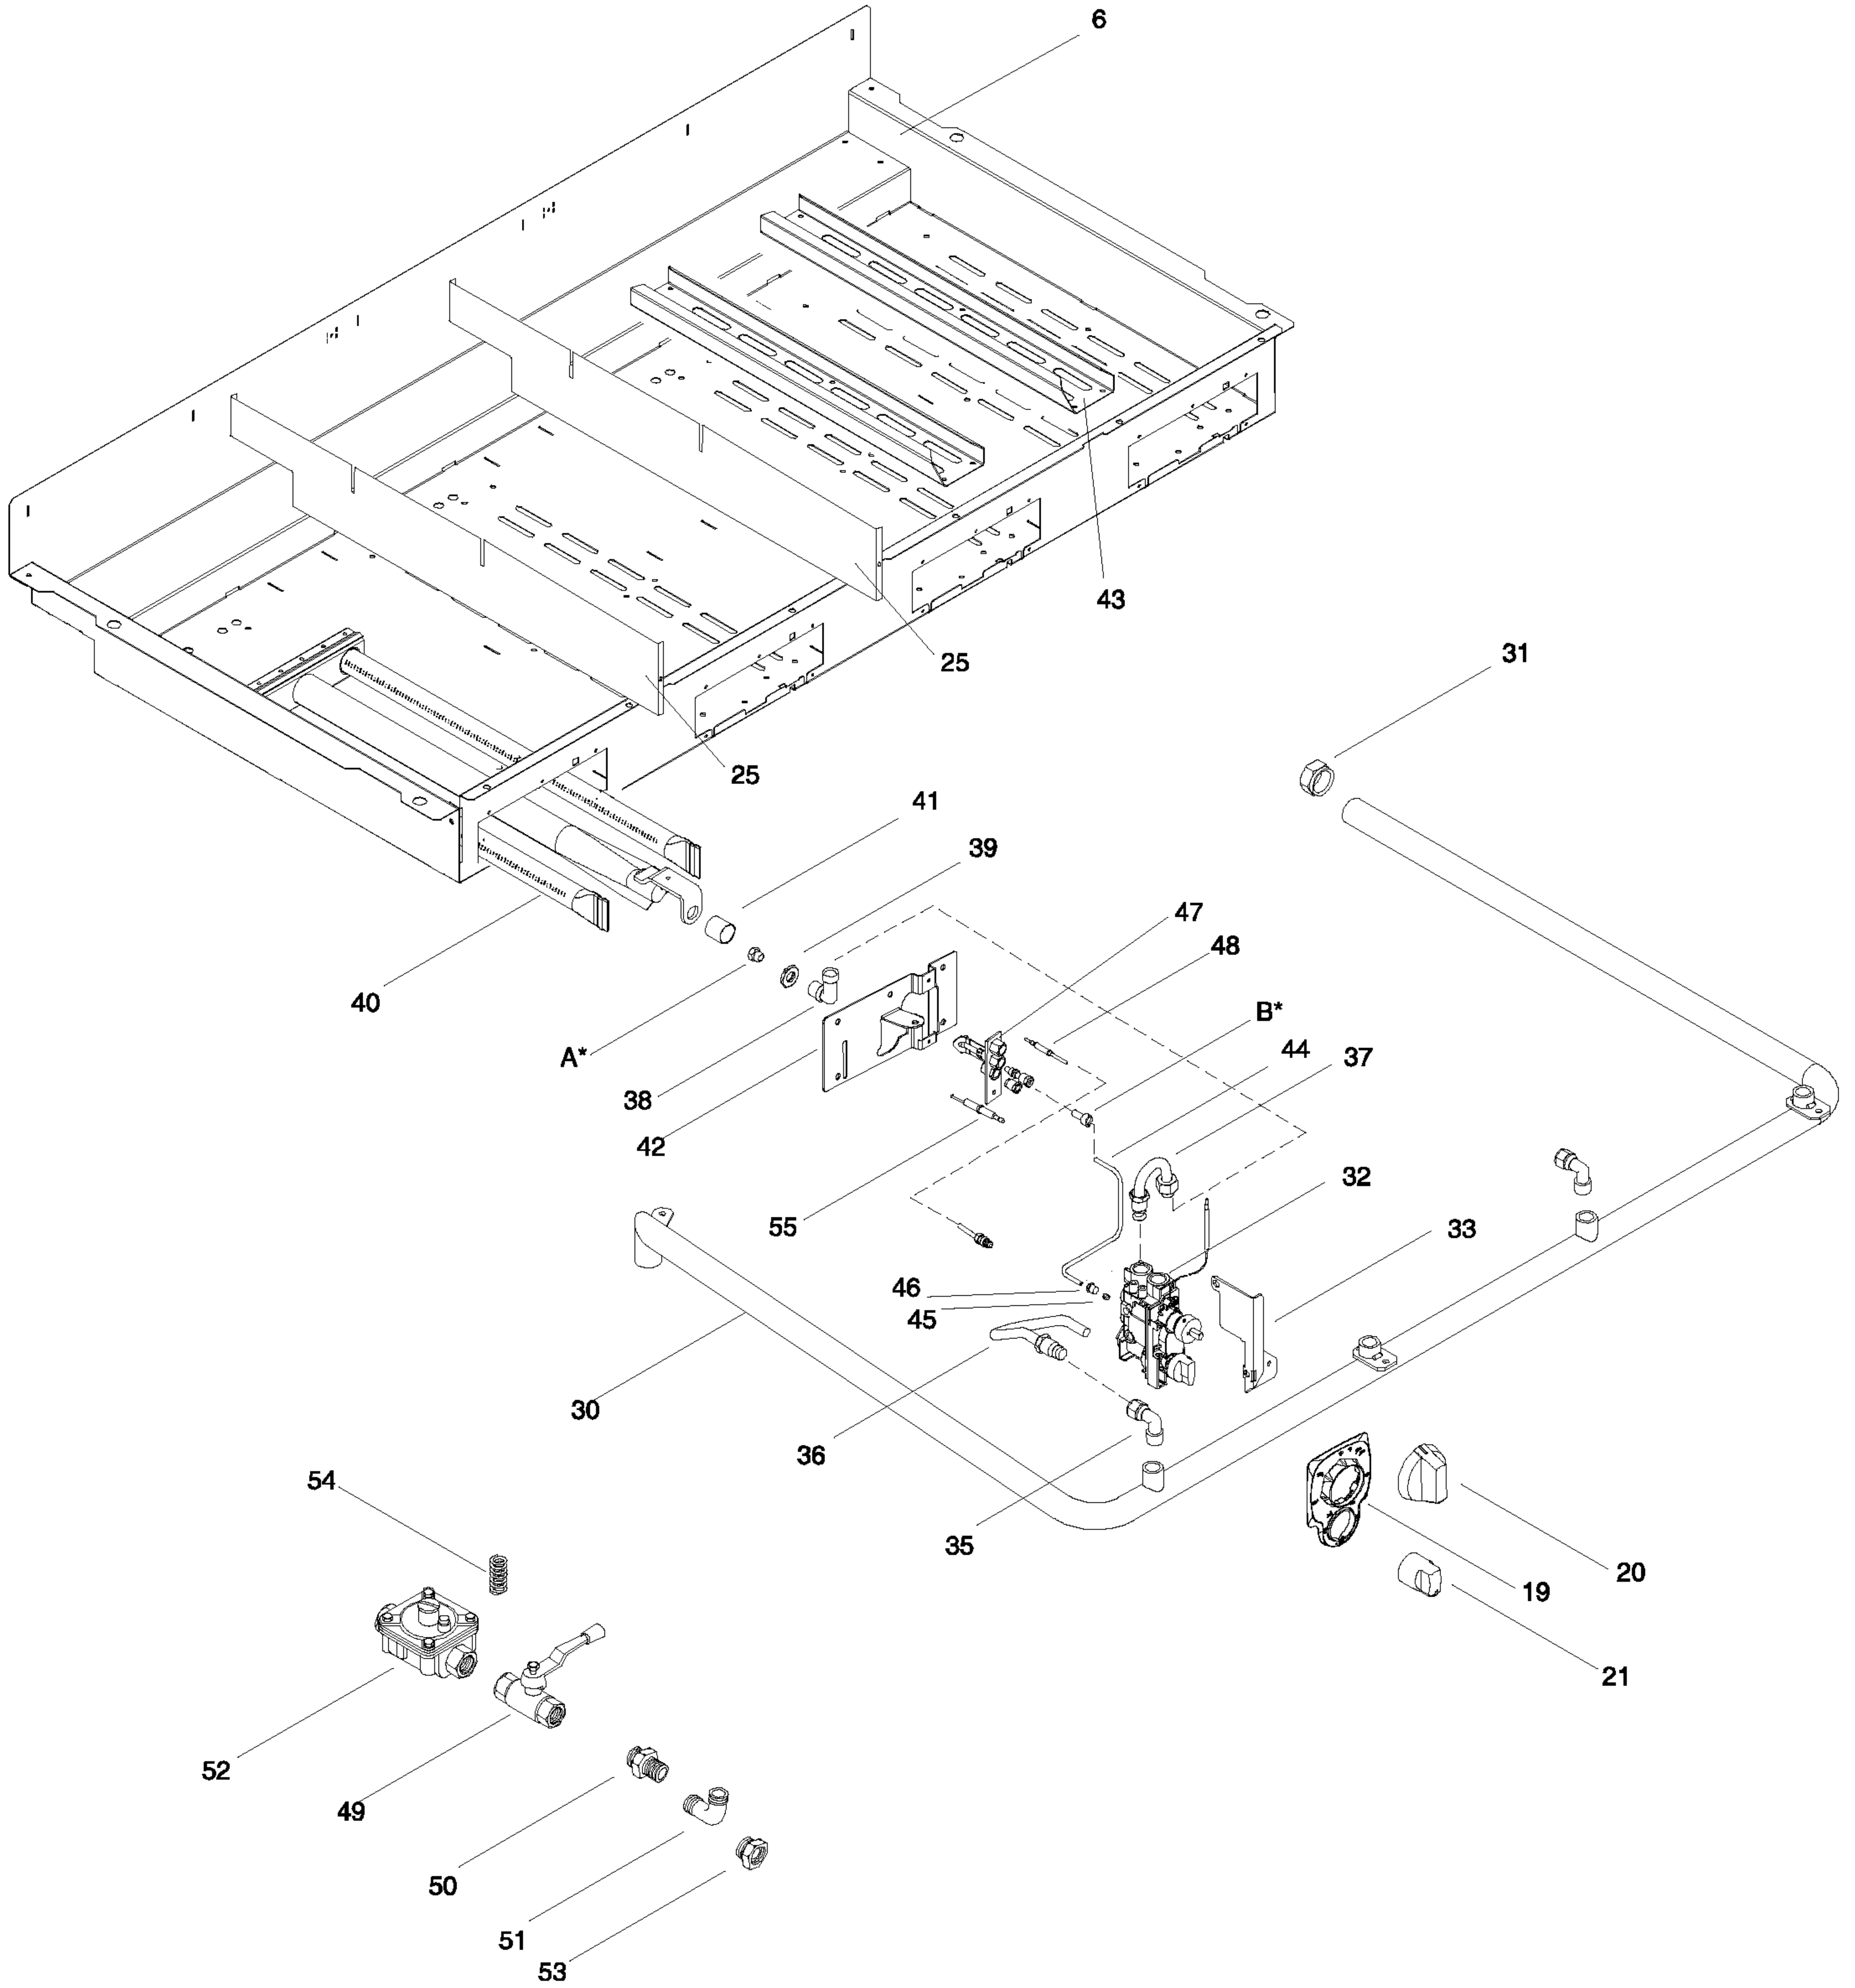

SPARE PARTS CATALOGUE
 CATALOGO PARTI DI RICAMBIO
FRY TOP GAS, COMPACT
GAS GRIDDLE, COMPACT

PNC	Model	Ref	Notes
169111	ARG12FL	A	GAS GRIDDLE-SMOOTH PLATE 12"-US
169112	ARG24FL	B	GAS GRIDDLE-SMOOTH PLATE 24"-US
169113	ARG36FL	C	GAS GRIDDLE-SMOOTH PLATE 36"-US
169114	ARG48FL	D	GAS GRIDDLE-SMOOTH PLATE 48"-US
169115	ARG12FR	E	GAS GRIDDLE-RIBBED PLATE 12"-US
169116	ARG24FR	F	GAS GRIDDLE-2/3 SMOOTH/1/3 RIB PL.24"-US
169117	ARG36FR	G	GAS GRIDDLE-2/3 SMOOTH/1/3 RIB PL.36"-US
169118	ARG48FR	H	GAS GRIDDLE-2/3 SMOOTH/1/3 RIB PL.48"-US
169140	ARG12FLCE	I	GAS GRIDDLE-SMOOTH PLATE 12"
169141	ARG24FLCE	J	GAS GRIDDLE-SMOOTH PLATE 24"
169142	ARG36FLCE	M	GAS GRIDDLE SMOOTH PLATE 36"
169143	ARG48FLCE	N	GAS GRIDDLE-SMOOTH PLATE 48"
169144	ARG12FRCE	O	GAS GRIDDLE-RIBBED PLATE 12"
169145	ARG24FRCE	P	GAS GRIDDLE-2/3 SMOOTH/1/3 RIBBED PL.24"
169146	ARG36FRCE	Q	GAS GRIDDLE-2/3 SMOOTH/1/3 RIBBED PL.36"
169147	ARG48FRCE	R	GAS GRIDDLE-2/3 SMOOTH/1/3 RIBBED PL.48"
169157	ARG24FLCEP	S	GAS GRIDDLE(PIEZO)-SMOOTH PLATE 24"
169158	ARG36FLCEP	T	GAS GRIDDLE(PIEZO)-SMOOTH PLATE 36"
169159	ARG48FLCEP	U	GAS GRIDDLE(PIEZO)-SMOOTH PLATE 48"
169160	ARG24FRCEP	V	GAS GRIDDLE(PIEZO)-1/2 SMOOTH/1/2 RIBBED 24"
169161	ARG36FRCEP	W	GAS GRIDDLE(PIEZO)-1/2 SMOOTH/1/2 RIBBED 36"
169162	ARG48FRCEP	X	GAS GRIDDLE(PIEZO)-1/2 SMOOTH/1/2 RIBBED 48"
169163	ARG24RRCEP	Y	GAS GRIDDLE(PIEZO)-RIBBED PLATE 24"
169164	ARG36RRCEP	Z	GAS GRIDDLE(PIEZO)-RIBBED PLATE 36"

Pag	Index	Indice	Note
2	General componets	Componenti struttura	
3	Gas components	Componenti impianto gas	
4	Ugelli pilota gas	Gas nozzels	
5/6	Spare parts list	Lista ricambi	

Da Ser. Nr. / From Ser. Numb. : 501 (2015) SPC.Ed. 2015 – 01
 Document review . 2015 - 11

PAG 1

Doc. **59785TL00**

A - Ugello bruciatore / Burner nozzle				
Spare part Code	Notes			Ref.
0A2141	ø1,65	Propane	G31 7,2" wc / 18 mbar	a, b, c, d, e, f, g, h
059382	ø2,5	Natural gas	G20 3" wc / 7 mbar	
0A2081	ø2,3	Natural gas	G20 4" wc/ 10 mbar	