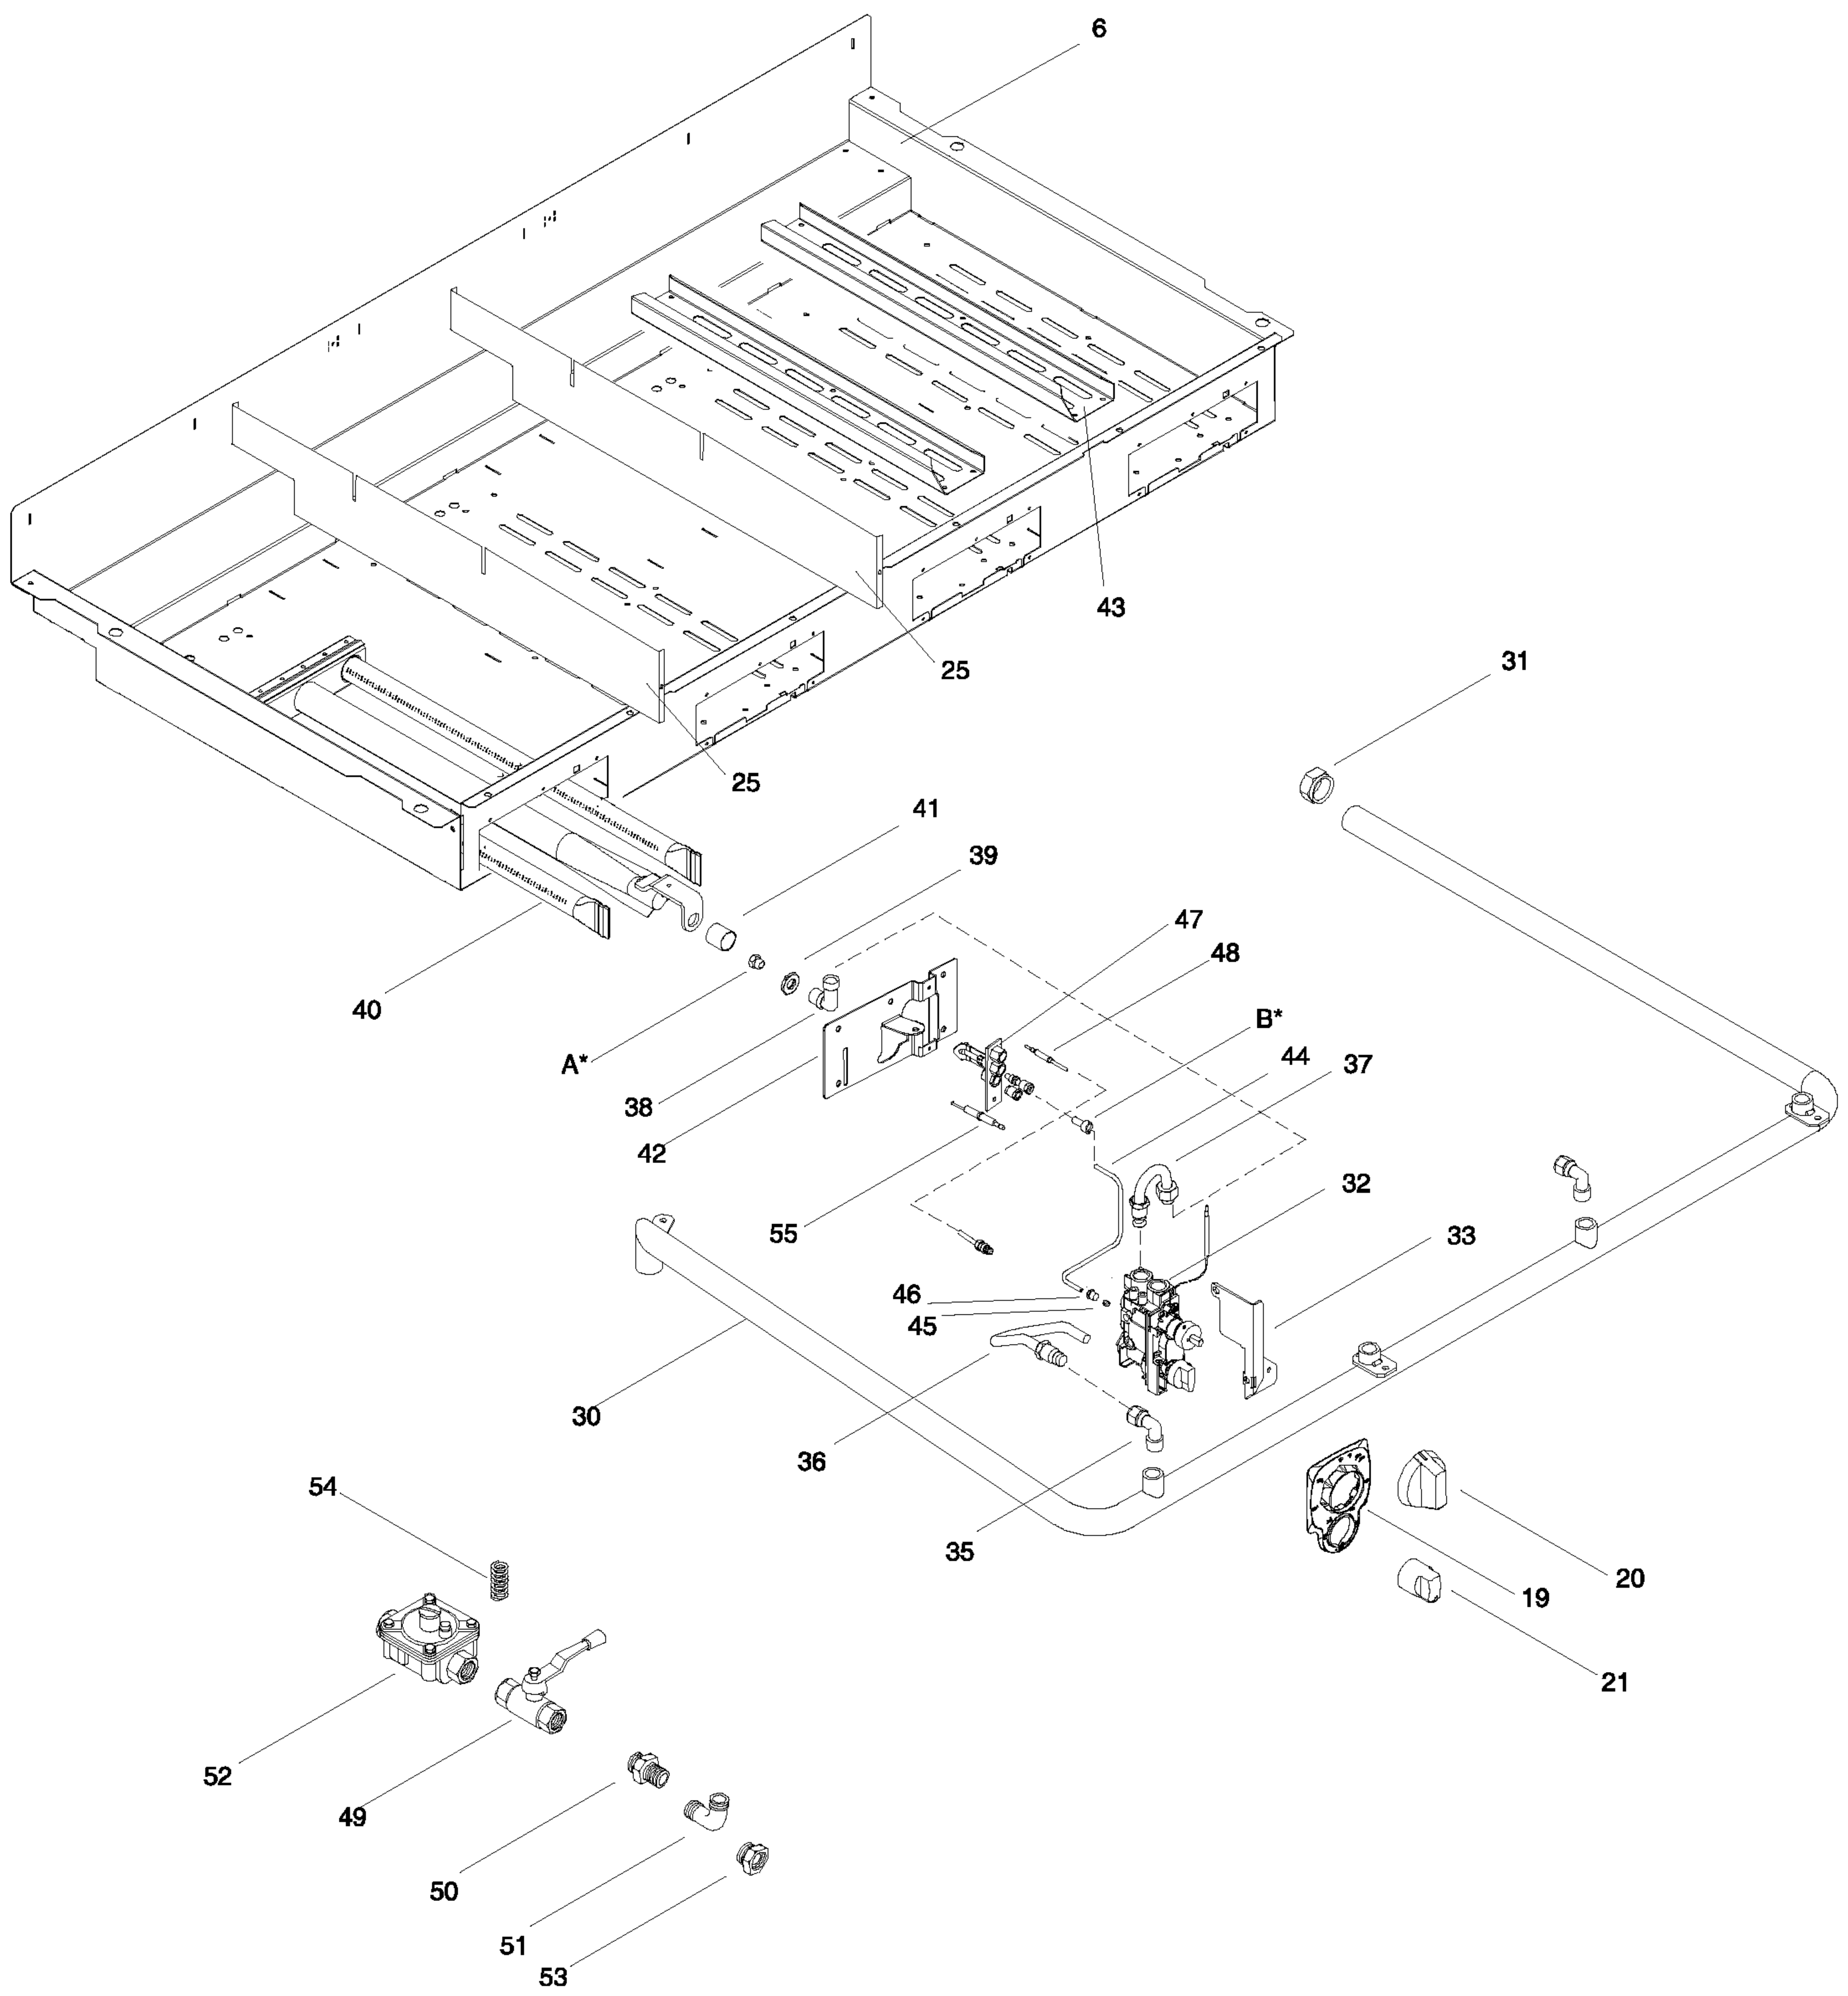

SPARE PARTS CATALOGUE
 CATALOGO PARTI DI RICAMBIO
FRY TOP GAS, COMPACT
GAS GRIDDLE, COMPACT

PNC	Model	Ref	Notes
169111	ARG12FL	A	GAS GRIDDLE-SMOOTH PLATE 12"-US
169112	ARG24FL	B	GAS GRIDDLE-SMOOTH PLATE 24"-US
169113	ARG36FL	C	GAS GRIDDLE-SMOOTH PLATE 36"-US
169114	ARG48FL	D	GAS GRIDDLE-SMOOTH PLATE 48"-US
169115	ARG12FR	E	GAS GRIDDLE-RIBBED PLATE 12"-US
169116	ARG24FR	F	GAS GRIDDLE-2/3 SMOOTH/1/3 RIB PL.24"-US
169117	ARG36FR	G	GAS GRIDDLE-2/3 SMOOTH/1/3 RIB PL.36"-US
169118	ARG48FR	H	GAS GRIDDLE-2/3 SMOOTH/1/3 RIB PL.48"-US
169140	ARG12FLCE	I	GAS GRIDDLE-SMOOTH PLATE 12"
169141	ARG24FLCE	J	GAS GRIDDLE-SMOOTH PLATE 24"
169142	ARG36FLCE	M	GAS GRIDDLE SMOOTH PLATE 36"
169143	ARG48FLCE	N	GAS GRIDDLE-SMOOTH PLATE 48"
169144	ARG12FRCE	O	GAS GRIDDLE-RIBBED PLATE 12"
169145	ARG24FRCE	P	GAS GRIDDLE-2/3 SMOOTH/1/3 RIBBED PL.24"
169146	ARG36FRCE	Q	GAS GRIDDLE-2/3 SMOOTH/1/3 RIBBED PL.36"
169147	ARG48FRCE	R	GAS GRIDDLE-2/3 SMOOTH/1/3 RIBBED PL.48"
169157	ARG24FLCEP	S	GAS GRIDDLE(PIEZO)-SMOOTH PLATE 24"
169158	ARG36FLCEP	T	GAS GRIDDLE(PIEZO)-SMOOTH PLATE 36"
169159	ARG48FLCEP	U	GAS GRIDDLE(PIEZO)-SMOOTH PLATE 48"
169160	ARG24FRCEP	V	GAS GRIDDLE(PIEZO)-1/2 SMOOTH/1/2 RIBBED 24"
169161	ARG36FRCEP	W	GAS GRIDDLE(PIEZO)-1/2 SMOOTH/1/2 RIBBED 36"
169162	ARG48FRCEP	X	GAS GRIDDLE(PIEZO)-1/2 SMOOTH/1/2 RIBBED 48"
169163	ARG24RRCEP	Y	GAS GRIDDLE(PIEZO)-RIBBED PLATE 24"
169164	ARG36RRCEP	Z	GAS GRIDDLE(PIEZO)-RIBBED PLATE 36"

Pag	Index	Indice	Note
2	General componets	Componenti struttura	
3	Gas components	Componenti impianto gas	
4	Ugelli pilota gas	Gas nozzels	
5/6	Spare parts list	Lista ricambi	

Da Ser. Nr. / From Ser. Numb. : 501 (2015) SPC.Ed. 2015 – 01
 Document review . 2015 - 11

PAG 1

Doc. **59785TL00**

A - Ugello bruciatore / Burner nozzle				
Spare part Code	Notes			Ref.
0A2141	ø1,65	Propane	G31 7,2" wc / 18 mbar	a, b, c, d, e, f, g, h
059382	ø2,5	Natural gas	G20 3" wc / 7 mbar	
0A2081	ø2,3	Natural gas	G20 4" wc/ 10 mbar	