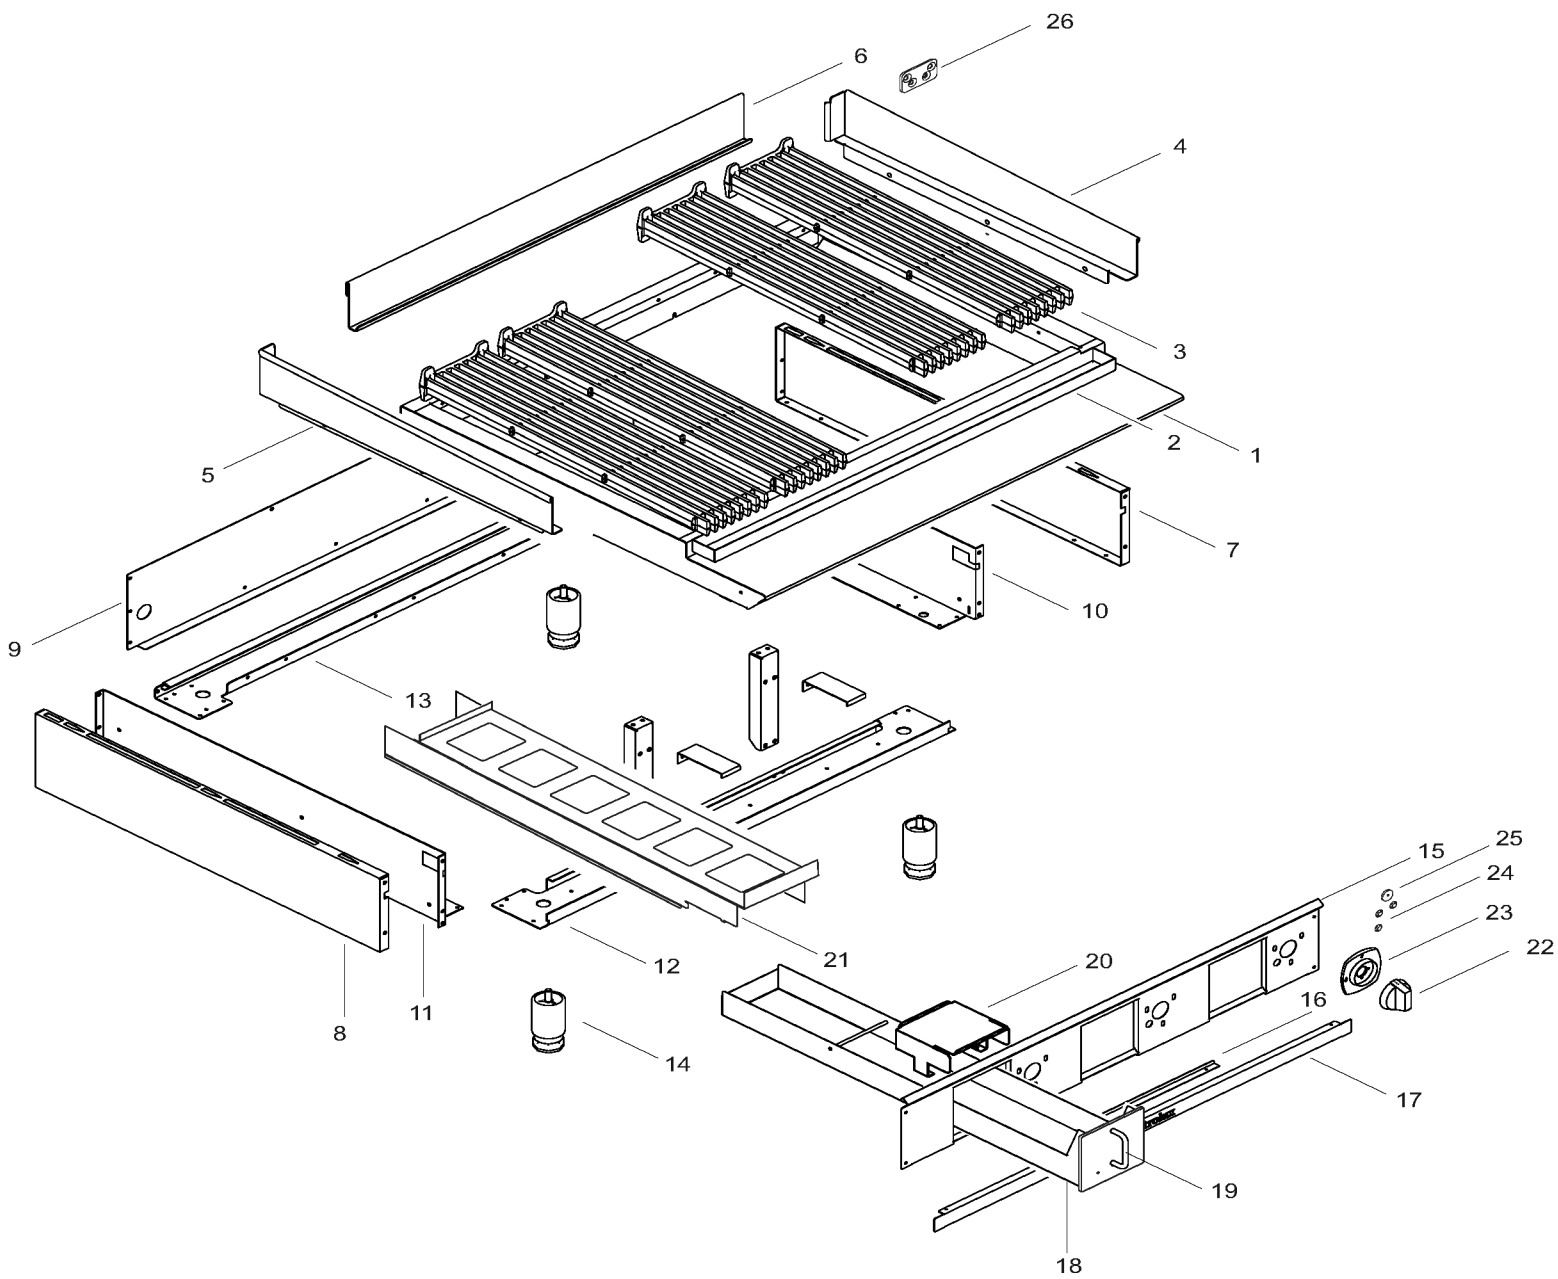

ELECTROLUXPROFESSIONAL

Modular Platform

Viale Treviso, 15
33170 Pordenone - Italy
Fax: +390434-380577

CATALOGO PARTI DI RICAMBIO
SPARE PARTS CATALOGUE

**GRIGLIE GAS COMPACT
GAS CHARBROILER COMPACT**

PNC	Model	Ref.	Page	Note
169020	AGG12	a	1-6	GAS CHARBROILER 12"
169021	AGG24	b	1-6	GAS CHARBROILER 24"
169022	AGG36	c	1-6	GAS CHARBROILER 36"
169023	AGG48	d	1-6	GAS CHARBROILER 48"
169058	AGG12CE	e	1-6	GAS CHARBROILER 12"
169059	AGG24CE	f	1-6	GAS CHARBROILER 24"
169060	AGG36CE	g	1-6	GAS CHARBROILER 36"
169061	AGG48CE	h	1-6	GAS CHARBROILER 48"

Pag.	Indice	Index
1	Mobile e componenti	Structure and components
2	Impianto gas	Gas components
3-5	Lista ricambi	Spare parts list

Marchio / Brand: Electrolux
Factory code: 9PDX

GRIGLIE GAS COMPACT
GAS CHARBROILER COMPACT

Da Ser. Nr. / From ser. nr.: 012.....

Page: 2

Ed.2010 04

Doc. Nr.:

597855700