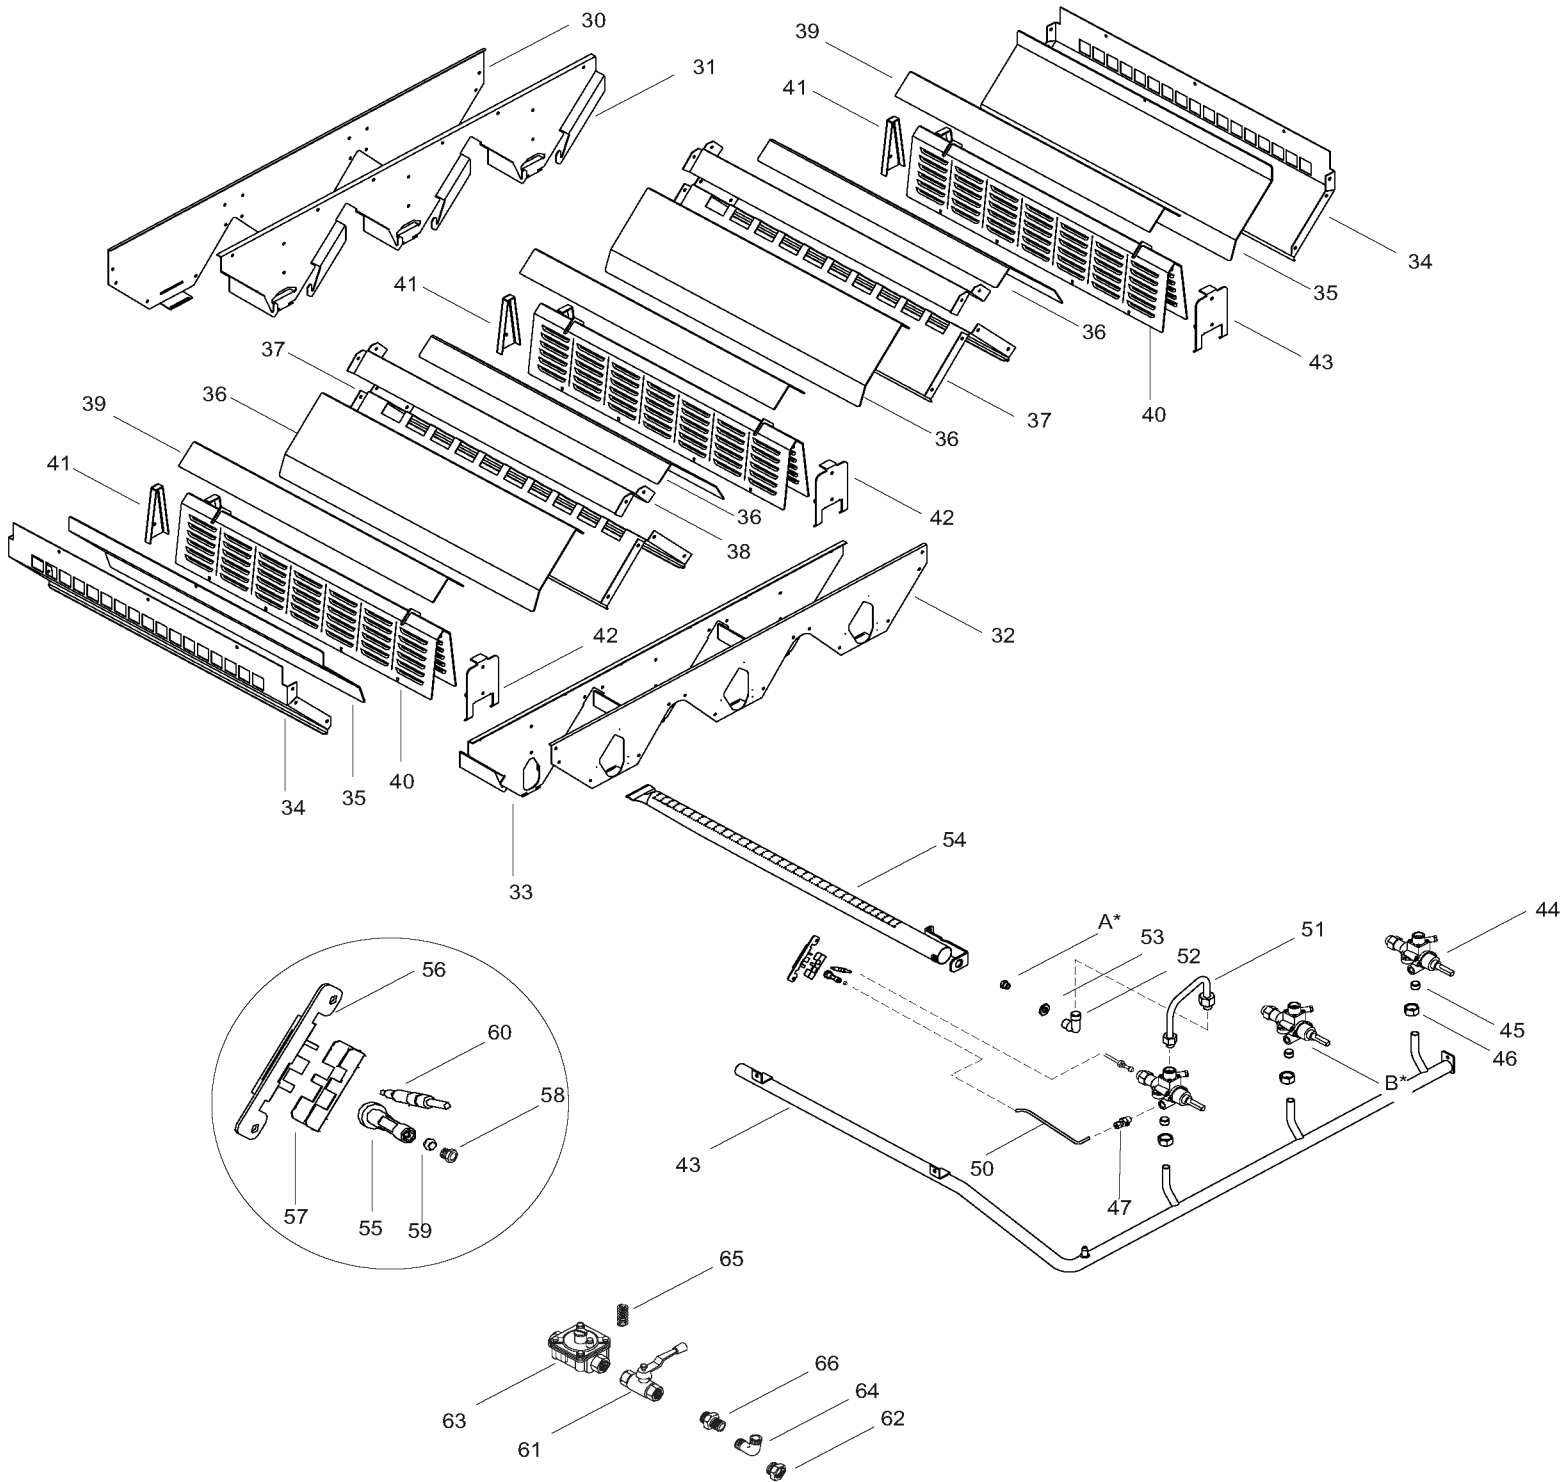

GRIGLIE GAS COMPACT
GAS CHARBROILER COMPACT