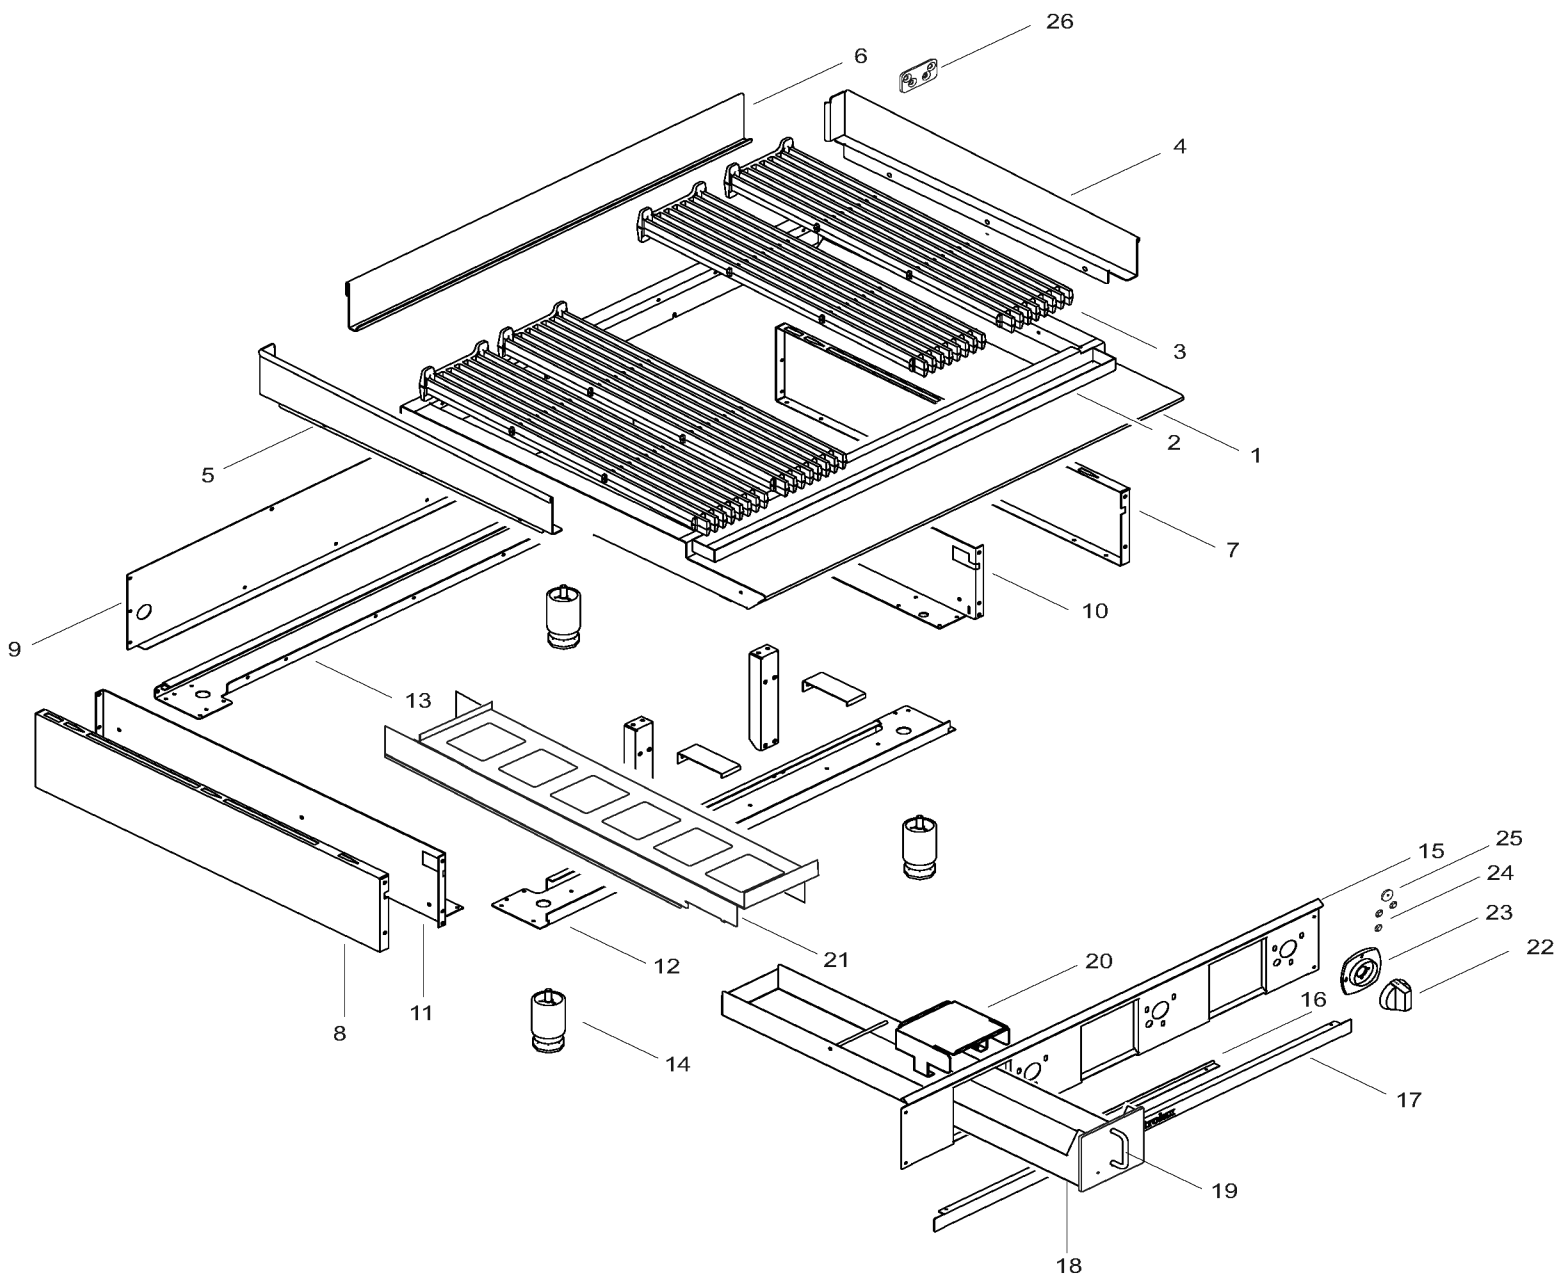

ELECTROLUXPROFESSIONAL

Modular Platform

Viale Treviso, 15
33170 Pordenone - Italy
Fax: +390434-380577

CATALOGO PARTI DI RICAMBIO
SPARE PARTS CATALOGUE

**GRIGLIE GAS COMPACT
GAS CHARBROILER COMPACT**

PNC	Model	Ref.	Page	Note
169020	AGG12	a	1-6	GAS CHARBROILER 12"
169021	AGG24	b	1-6	GAS CHARBROILER 24"
169022	AGG36	c	1-6	GAS CHARBROILER 36"
169023	AGG48	d	1-6	GAS CHARBROILER 48"
169058	AGG12CE	e	1-6	GAS CHARBROILER 12"
169059	AGG24CE	f	1-6	GAS CHARBROILER 24"
169060	AGG36CE	g	1-6	GAS CHARBROILER 36"
169061	AGG48CE	h	1-6	GAS CHARBROILER 48"

		Indice	Index
Pag.	1	Mobile e componenti	Structure and components
	2	Impianto gas	Gas components
	3-5	Lista ricambi	Spare parts list

Marchio / Brand: Electrolux
Factory code: 9PDX

Da Ser. Nr. / From ser. nr.: 012....	Page: 1	Ed.2010 04	Doc. Nr.: 597855700

GRIGLIE GAS COMPACT
GAS CHARBROILER COMPACT

Da Ser. Nr. / From ser. nr.: 012.....

Page: 2

Ed.2010 04

Doc. Nr.:

597855700