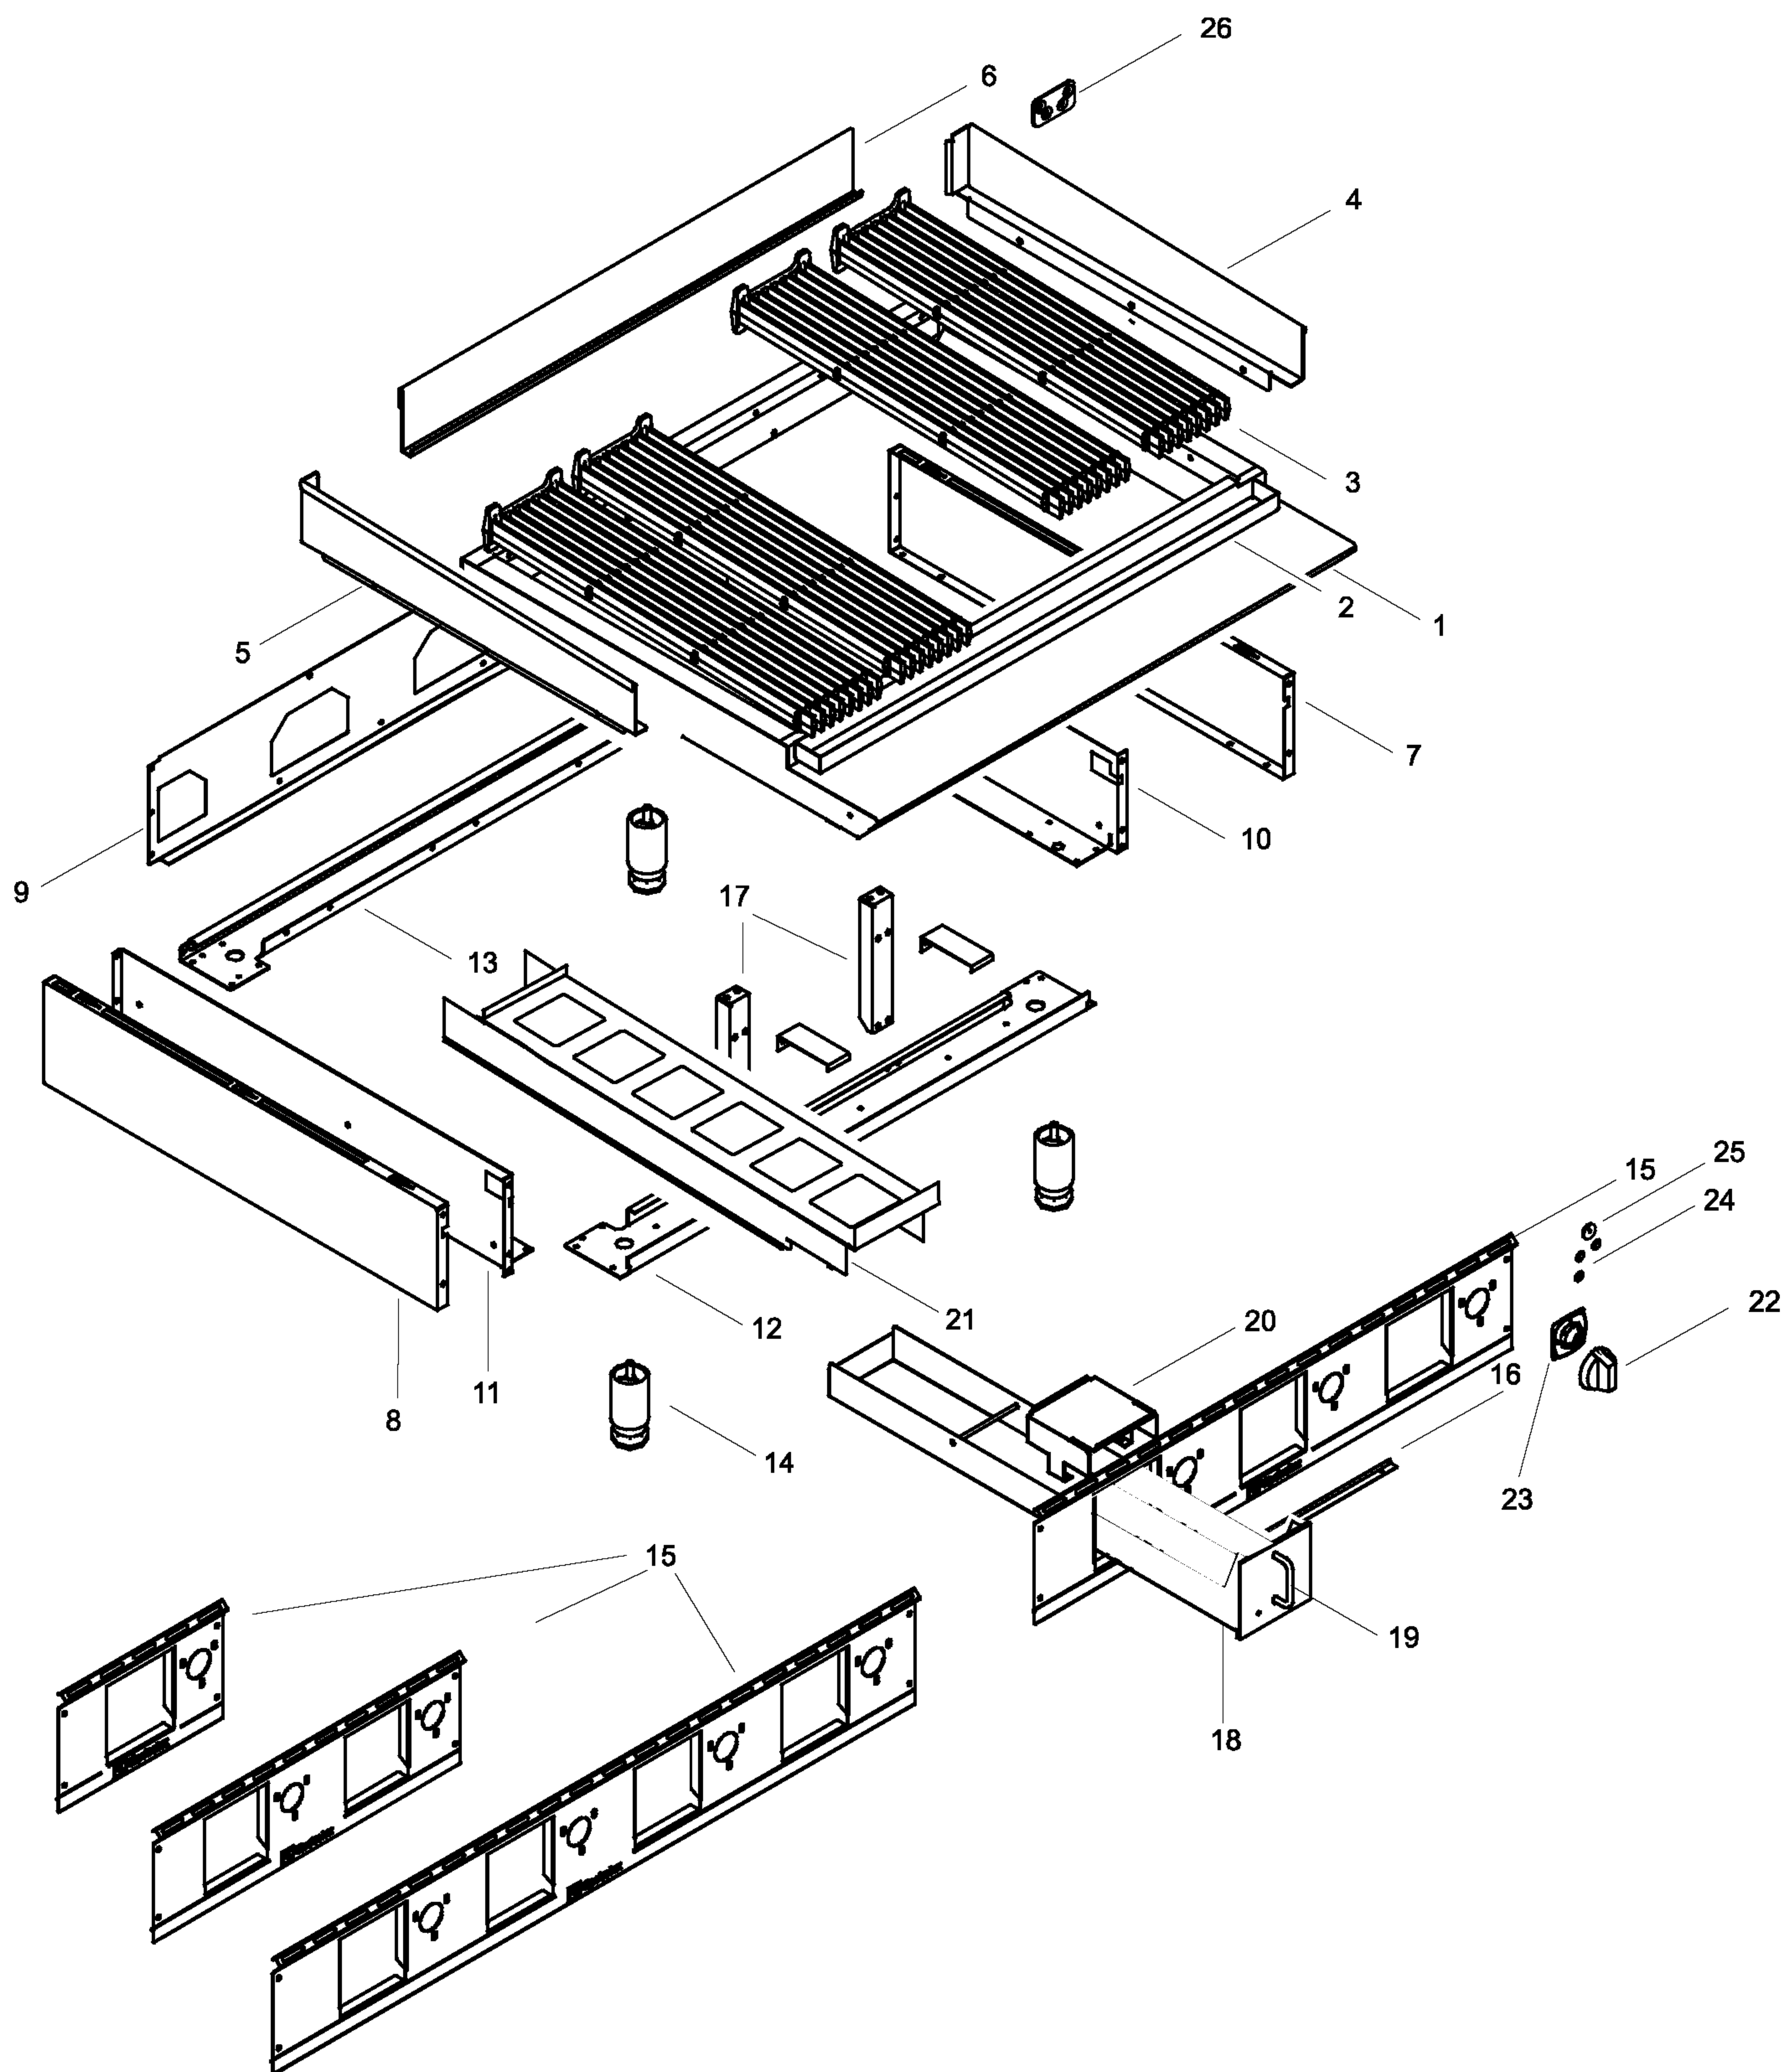

SPARE PARTS CATALOGUE
CATALOGO PARTI DI RICAMBIO
GAS CHARBROILER COMPACT
GRIGLIA A GAS COMPACT

PNC	MODEL	Ref	NOTE
169119	AGG12	a	GAS CHARBROILER 12"-US
169120	AGG24	b	GAS CHARBROILER 24"-US
169121	AGG36	c	GAS CHARBROILER 36"-US
169122	AGG48	d	GAS CHARBROILER 48"-US
169148	AGG12CE	e	GAS CHARBROILER 12"
169149	AGG24CE	f	GAS CHARBROILER 24"
169150	AGG36CE	g	GAS CHARBROILER 36"
169151	AGG48CE	h	GAS CHARBROILER 48"

Pag	Index	Indice	Note
2	General components	Componenti struttura	
3	Gas components	Componenti gas	
4,5,6,7	Spare parts list	Lista ricambi	

Da Ser. Nr. / From Ser. Numb. : 501
Document review . 2015 -11

PAGE: 1

Doc. **59785TZ00**

Da Ser. Nr. / From Ser. Numb. : 501
Document review . 2015 -02

PAGE: 2

Doc. **59785TZ00**