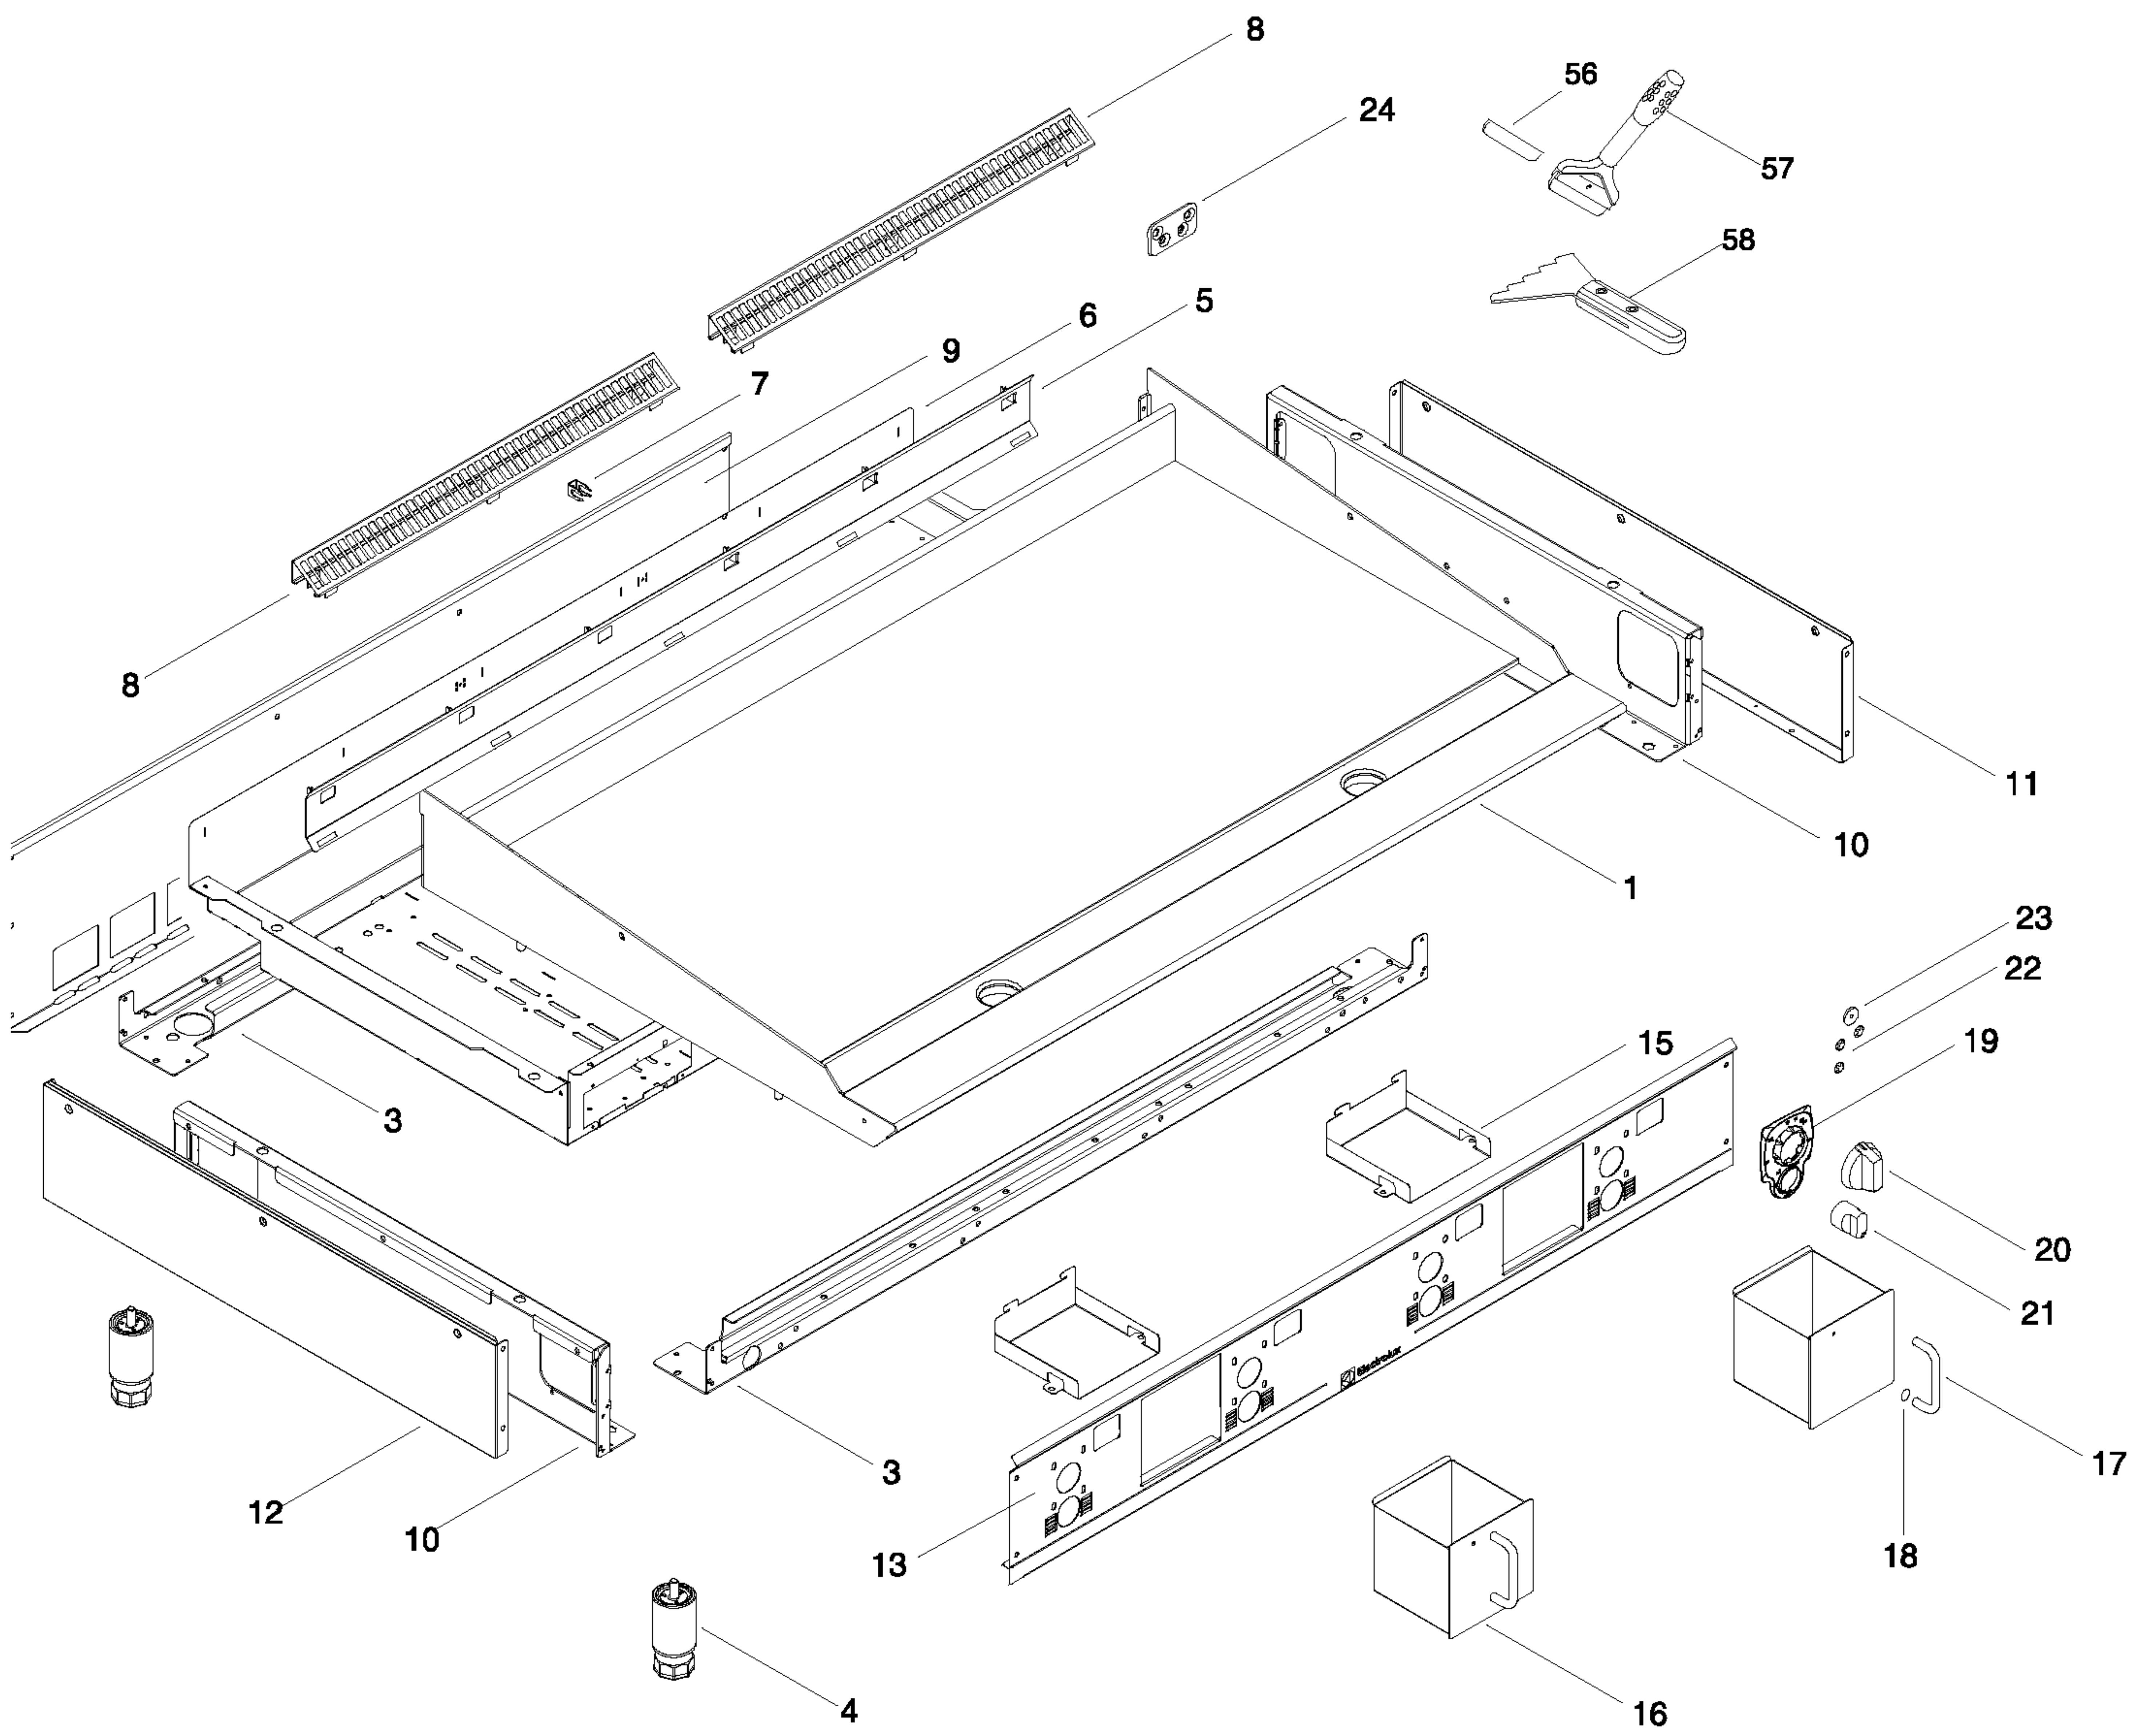

SPARE PARTS CATALOGUE
 CATALOGO PARTI DI RICAMBIO
FRY TOP GAS, COMPACT
GAS GRIDDLE, COMPACT

PNC	Model	Ref	Notes
169111	ARG12FL	A	GAS GRIDDLE-SMOOTH PLATE 12"-US
169112	ARG24FL	B	GAS GRIDDLE-SMOOTH PLATE 24"-US
169113	ARG36FL	C	GAS GRIDDLE-SMOOTH PLATE 36"-US
169114	ARG48FL	D	GAS GRIDDLE-SMOOTH PLATE 48"-US
169115	ARG12FR	E	GAS GRIDDLE-RIBBED PLATE 12"-US
169116	ARG24FR	F	GAS GRIDDLE-2/3 SMOOTH/1/3 RIB PL.24"-US
169117	ARG36FR	G	GAS GRIDDLE-2/3 SMOOTH/1/3 RIB PL.36"-US
169118	ARG48FR	H	GAS GRIDDLE-2/3 SMOOTH/1/3 RIB PL.48"-US
169140	ARG12FLCE	I	GAS GRIDDLE-SMOOTH PLATE 12"
169141	ARG24FLCE	J	GAS GRIDDLE-SMOOTH PLATE 24"
169142	ARG36FLCE	M	GAS GRIDDLE SMOOTH PLATE 36"
169143	ARG48FLCE	N	GAS GRIDDLE-SMOOTH PLATE 48"
169144	ARG12FRCE	O	GAS GRIDDLE-RIBBED PLATE 12"
169145	ARG24FRCE	P	GAS GRIDDLE-2/3 SMOOTH/1/3 RIBBED PL.24"
169146	ARG36FRCE	Q	GAS GRIDDLE-2/3 SMOOTH/1/3 RIBBED PL.36"
169147	ARG48FRCE	R	GAS GRIDDLE-2/3 SMOOTH/1/3 RIBBED PL.48"
169157	ARG24FLCEP	S	GAS GRIDDLE(PIEZO)-SMOOTH PLATE 24"
169158	ARG36FLCEP	T	GAS GRIDDLE(PIEZO)-SMOOTH PLATE 36"
169159	ARG48FLCEP	U	GAS GRIDDLE(PIEZO)-SMOOTH PLATE 48"
169160	ARG24FRCEP	V	GAS GRIDDLE(PIEZO)-½ SMOOTH/½ RIBBED 24"
169161	ARG36FRCEP	W	GAS GRIDDLE(PIEZO)-½ SMOOTH/½ RIBBED 36"
169162	ARG48FRCEP	X	GAS GRIDDLE(PIEZO)-½ SMOOTH/½ RIBBED 48"
169163	ARG24RRCEP	Y	GAS GRIDDLE(PIEZO)-RIBBED PLATE 24"
169164	ARG36RRCEP	Z	GAS GRIDDLE(PIEZO)-RIBBED PLATE 36"

Pag	Index	Indice	Note
2	General componets	Componenti struttura	
3	Gas components	Componenti impianto gas	
4	Ugelli pilota gas	Gas nozzels	
5/6	Spare parts list	Lista ricambi	

Da Ser. Nr. / From Ser. Numb. : 501 (2015) SPC.Ed. 2015 – 01
 Document review . 2015 - 11

PAG 1

Doc. **59785TL00**

A - Ugello bruciatore / Burner nozzle				
Spare part Code	Notes			Ref.
0A2141	ø1,65	Propane	G31 7,2" wc / 18 mbar	a, b, c, d, e, f, g, h
059382	ø2,5	Natural gas	G20 3" wc / 7 mbar	
0A2081	ø2,3	Natural gas	G20 4" wc/ 10 mbar	