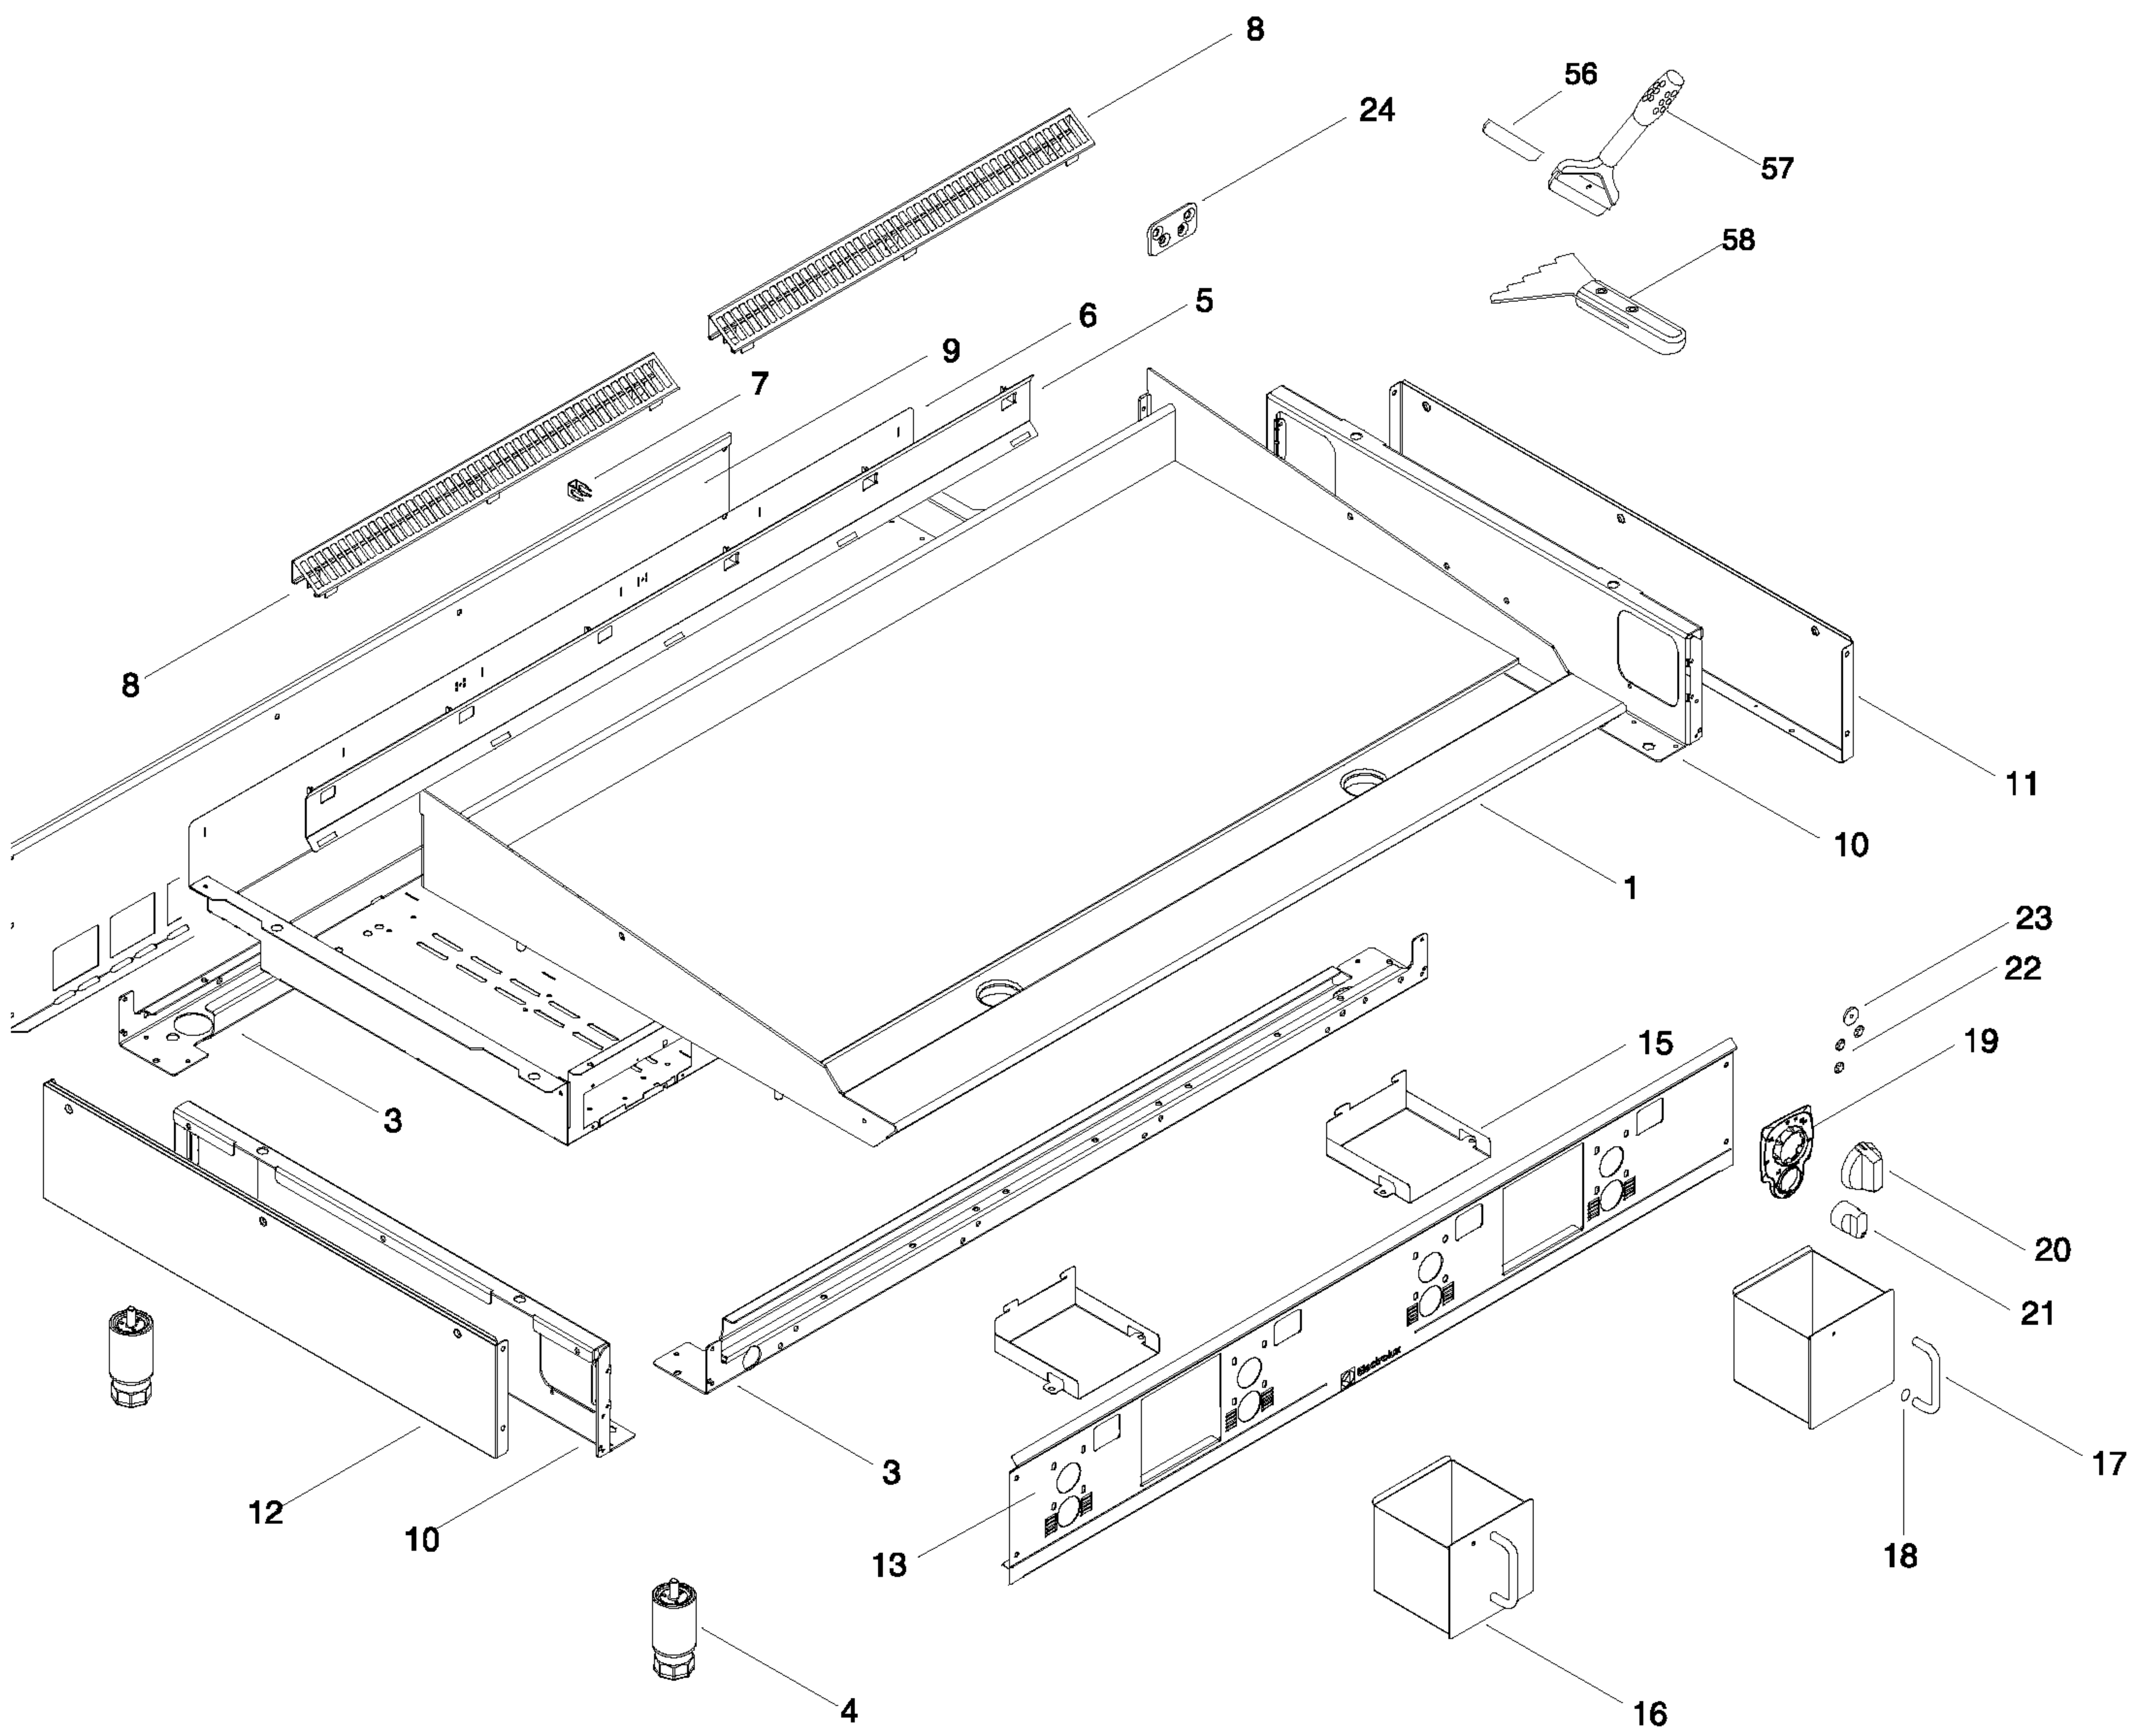

SPARE PARTS CATALOGUE
 CATALOGO PARTI DI RICAMBIO
FRY TOP GAS, COMPACT
GAS GRIDDLE, COMPACT

PNC	Model	Ref	Notes
169111	ARG12FL	A	GAS GRIDDLE-SMOOTH PLATE 12"-US
169112	ARG24FL	B	GAS GRIDDLE-SMOOTH PLATE 24"-US
169113	ARG36FL	C	GAS GRIDDLE-SMOOTH PLATE 36"-US
169114	ARG48FL	D	GAS GRIDDLE-SMOOTH PLATE 48"-US
169115	ARG12FR	E	GAS GRIDDLE-RIBBED PLATE 12"-US
169116	ARG24FR	F	GAS GRIDDLE-2/3 SMOOTH/1/3 RIB PL.24"-US
169117	ARG36FR	G	GAS GRIDDLE-2/3 SMOOTH/1/3 RIB PL.36"-US
169118	ARG48FR	H	GAS GRIDDLE-2/3 SMOOTH/1/3 RIB PL.48"-US
169140	ARG12FLCE	I	GAS GRIDDLE-SMOOTH PLATE 12"
169141	ARG24FLCE	J	GAS GRIDDLE-SMOOTH PLATE 24"
169142	ARG36FLCE	M	GAS GRIDDLE SMOOTH PLATE 36"
169143	ARG48FLCE	N	GAS GRIDDLE-SMOOTH PLATE 48"
169144	ARG12FRCE	O	GAS GRIDDLE-RIBBED PLATE 12"
169145	ARG24FRCE	P	GAS GRIDDLE-2/3 SMOOTH/1/3 RIBBED PL.24"
169146	ARG36FRCE	Q	GAS GRIDDLE-2/3 SMOOTH/1/3 RIBBED PL.36"
169147	ARG48FRCE	R	GAS GRIDDLE-2/3 SMOOTH/1/3 RIBBED PL.48"
169157	ARG24FLCEP	S	GAS GRIDDLE(PIEZO)-SMOOTH PLATE 24"
169158	ARG36FLCEP	T	GAS GRIDDLE(PIEZO)-SMOOTH PLATE 36"
169159	ARG48FLCEP	U	GAS GRIDDLE(PIEZO)-SMOOTH PLATE 48"
169160	ARG24FRCEP	V	GAS GRIDDLE(PIEZO)-1/2 SMOOTH/1/2 RIBBED 24"
169161	ARG36FRCEP	W	GAS GRIDDLE(PIEZO)-1/2 SMOOTH/1/2 RIBBED 36"
169162	ARG48FRCEP	X	GAS GRIDDLE(PIEZO)-1/2 SMOOTH/1/2 RIBBED 48"
169163	ARG24RRCEP	Y	GAS GRIDDLE(PIEZO)-RIBBED PLATE 24"
169164	ARG36RRCEP	Z	GAS GRIDDLE(PIEZO)-RIBBED PLATE 36"

Pag	Index	Indice	Note
2	General componets	Componenti struttura	
3	Gas components	Componenti impianto gas	
4	Ugelli pilota gas	Gas nozzels	
5/6	Spare parts list	Lista ricambi	

Da Ser. Nr. / From Ser. Numb. : 501 (2015) SPC.Ed. 2015 – 01

Document review . 2015 - 11

PAG 1

Doc. **59785TL00**

A - Ugello bruciatore / Burner nozzle				
Spare part Code	Notes			Ref.
0A2141	ø1,65	Propane	G31 7,2" wc / 18 mbar	a, b, c, d, e, f, g, h
059382	ø2,5	Natural gas	G20 3" wc / 7 mbar	
0A2081	ø2,3	Natural gas	G20 4" wc/ 10 mbar	