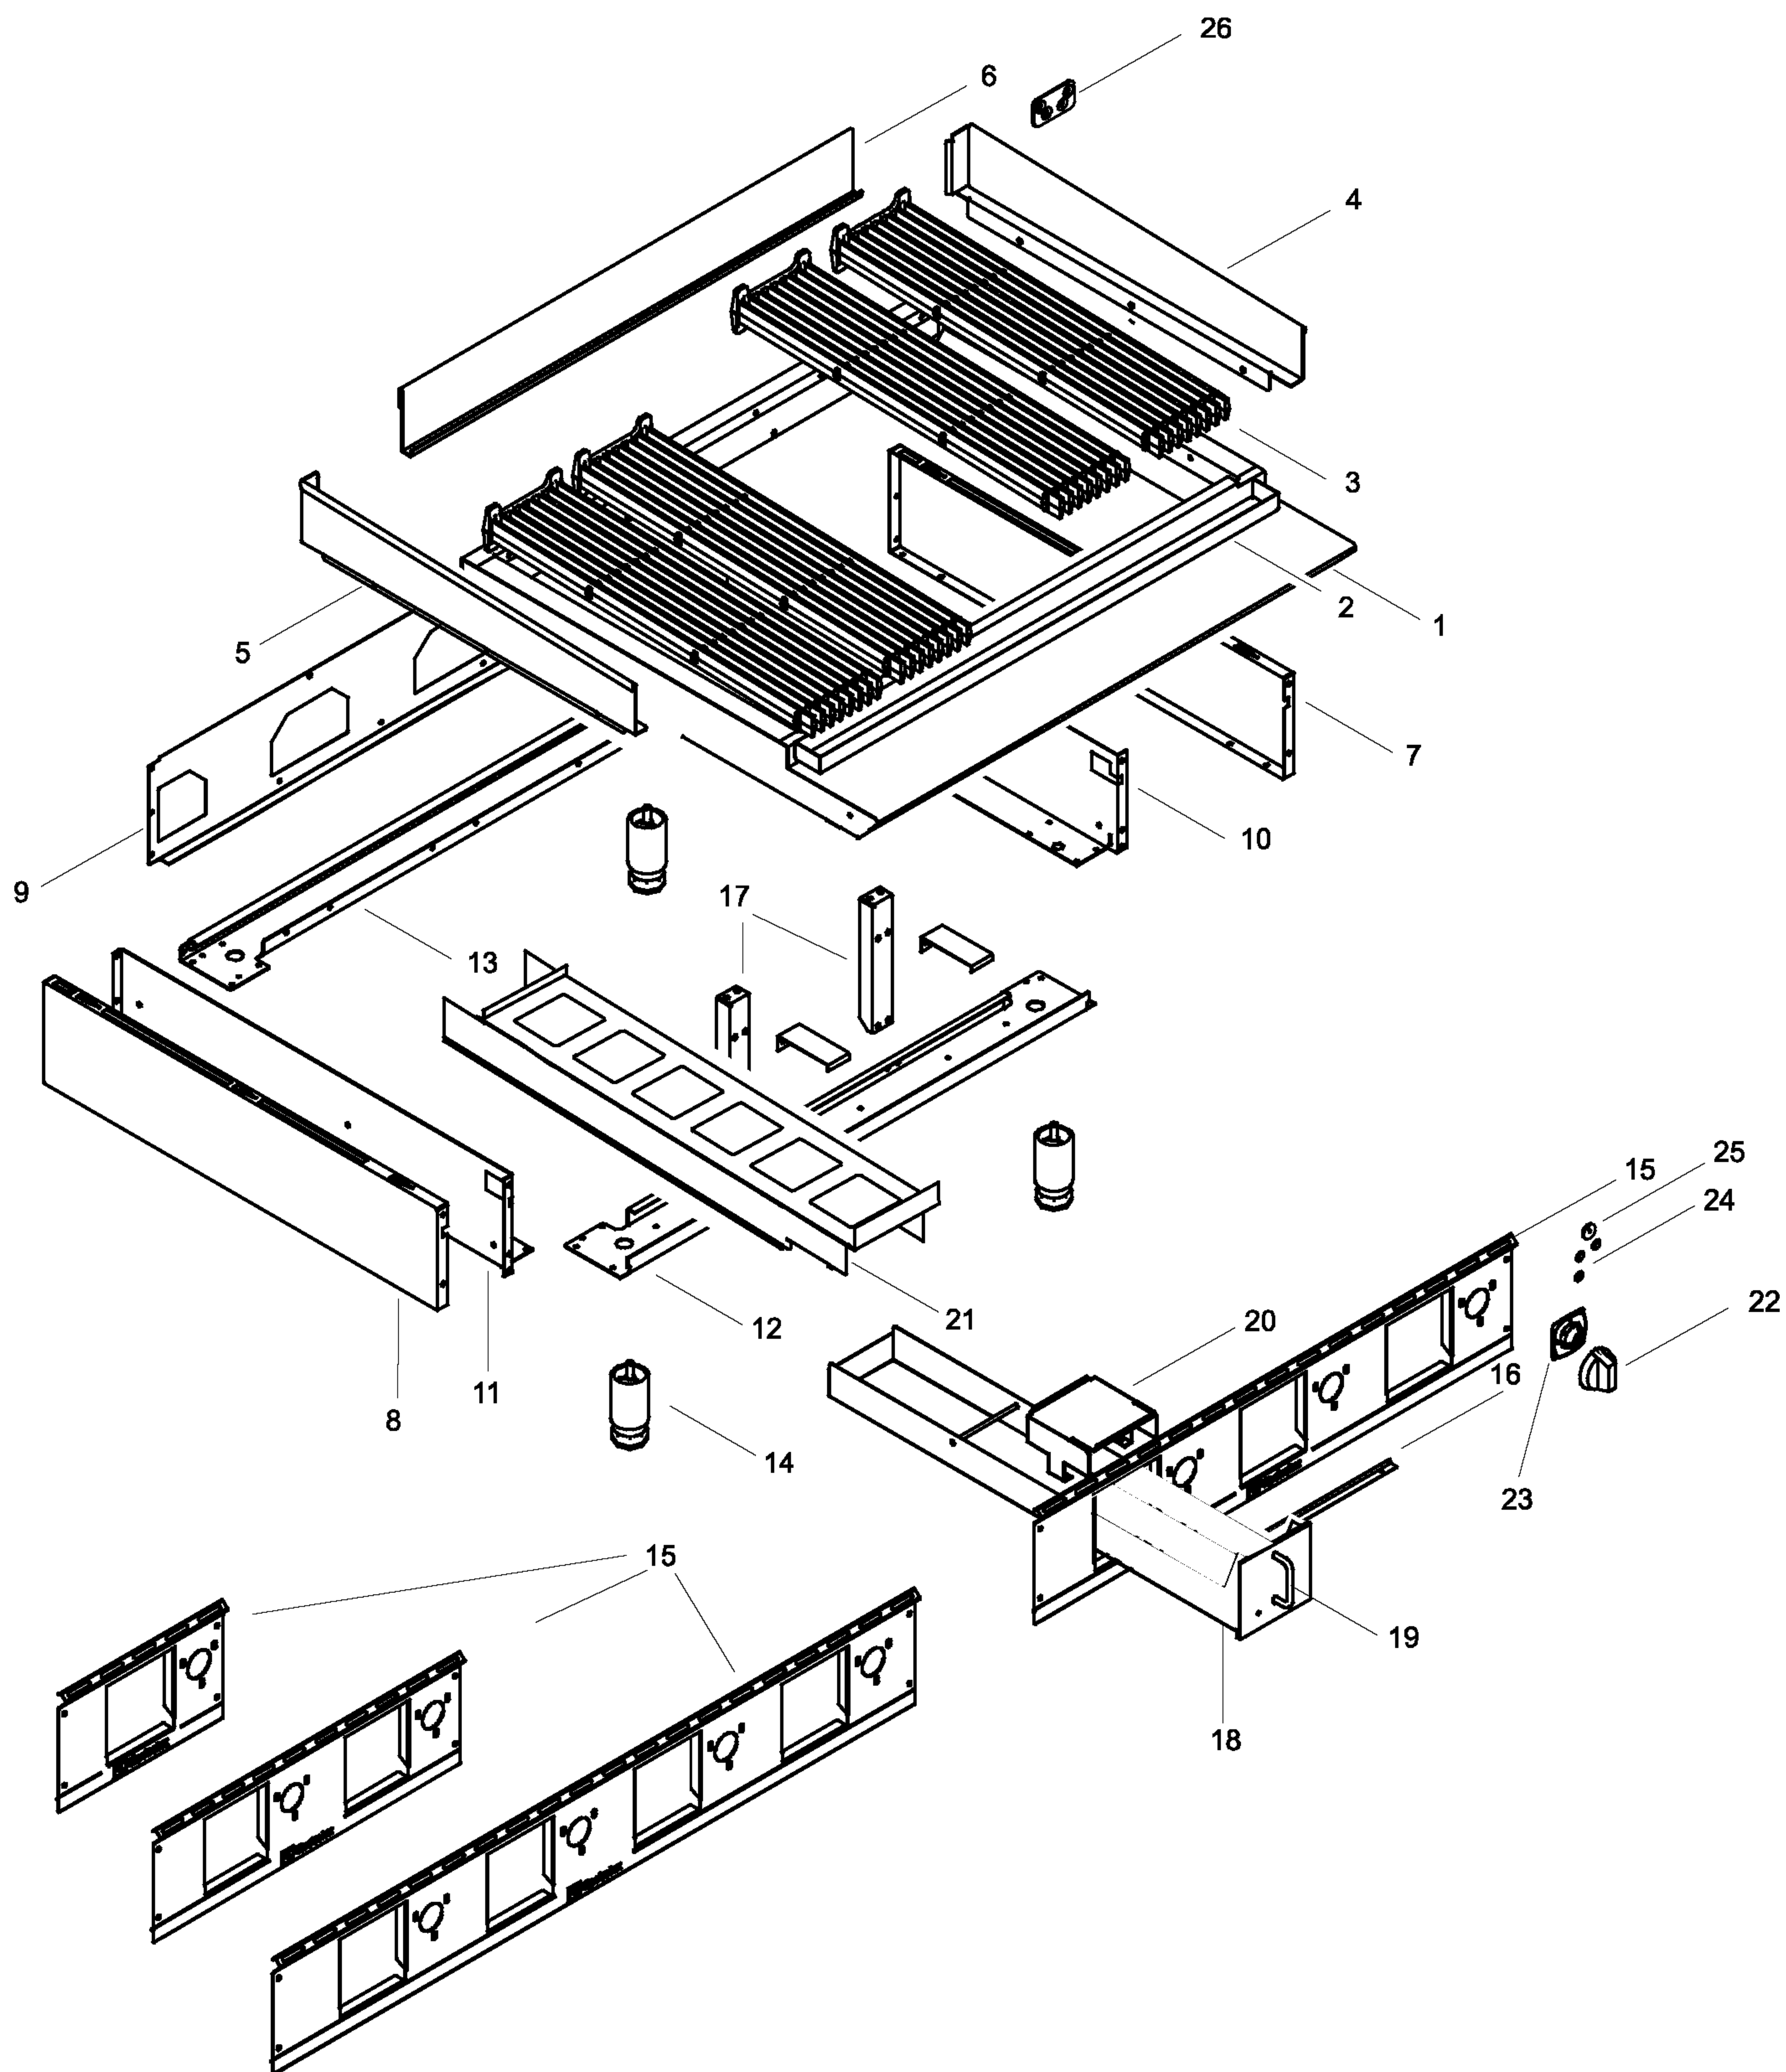

SPARE PARTS CATALOGUE
CATALOGO PARTI DI RICAMBIO
GAS CHARBROILER COMPACT
GRIGLIA A GAS COMPACT

PNC	MODEL	Ref	NOTE
169119	AGG12	a	GAS CHARBROILER 12"-US
169120	AGG24	b	GAS CHARBROILER 24"-US
169121	AGG36	c	GAS CHARBROILER 36"-US
169122	AGG48	d	GAS CHARBROILER 48"-US
169148	AGG12CE	e	GAS CHARBROILER 12"
169149	AGG24CE	f	GAS CHARBROILER 24"
169150	AGG36CE	g	GAS CHARBROILER 36"
169151	AGG48CE	h	GAS CHARBROILER 48"

Pag	Index	Indice	Note
2	General components	Componenti struttura	
3	Gas components	Componenti gas	
4,5,6,7	Spare parts list	Lista ricambi	

Da Ser. Nr. / From Ser. Numb. : 501
Document review . 2015 -11

PAGE: 1

Doc. **59785TZ00**

Da Ser. Nr. / From Ser. Numb. : 501
Document review . 2015 -02

PAGE: 2

Doc. **59785TZ00**