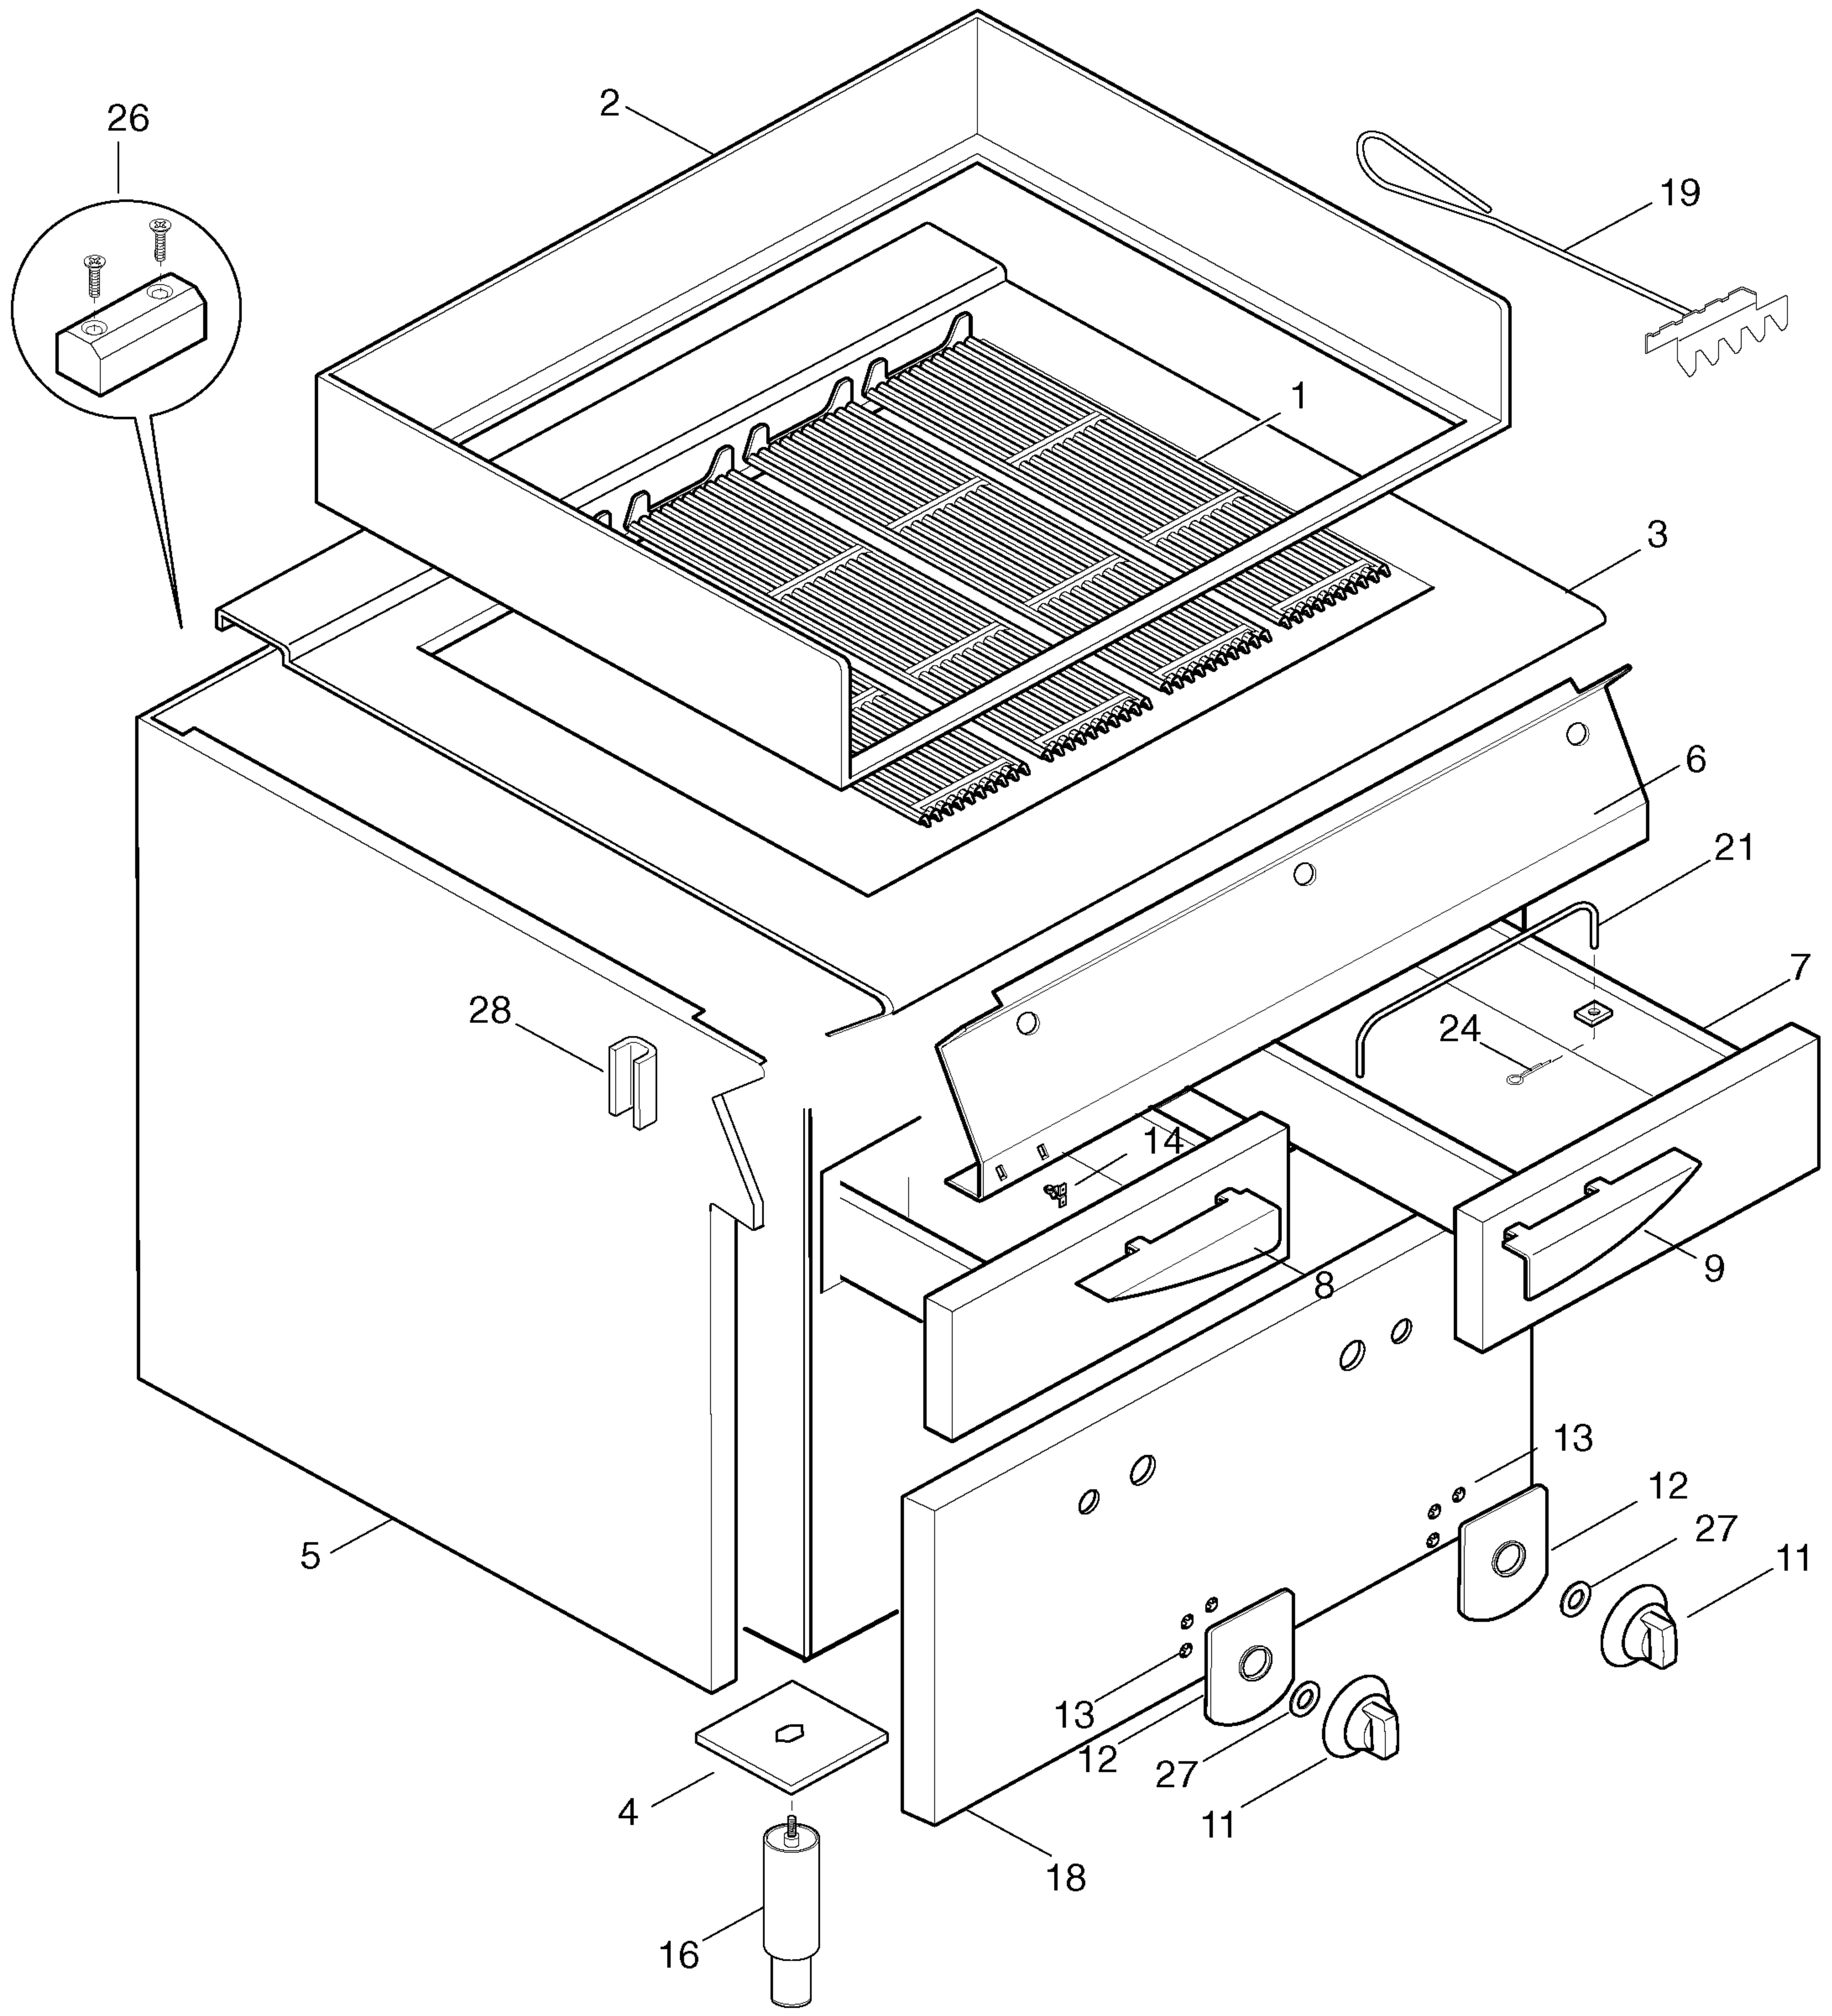

GRIGLIA GAS N700
GAS GRILL N700