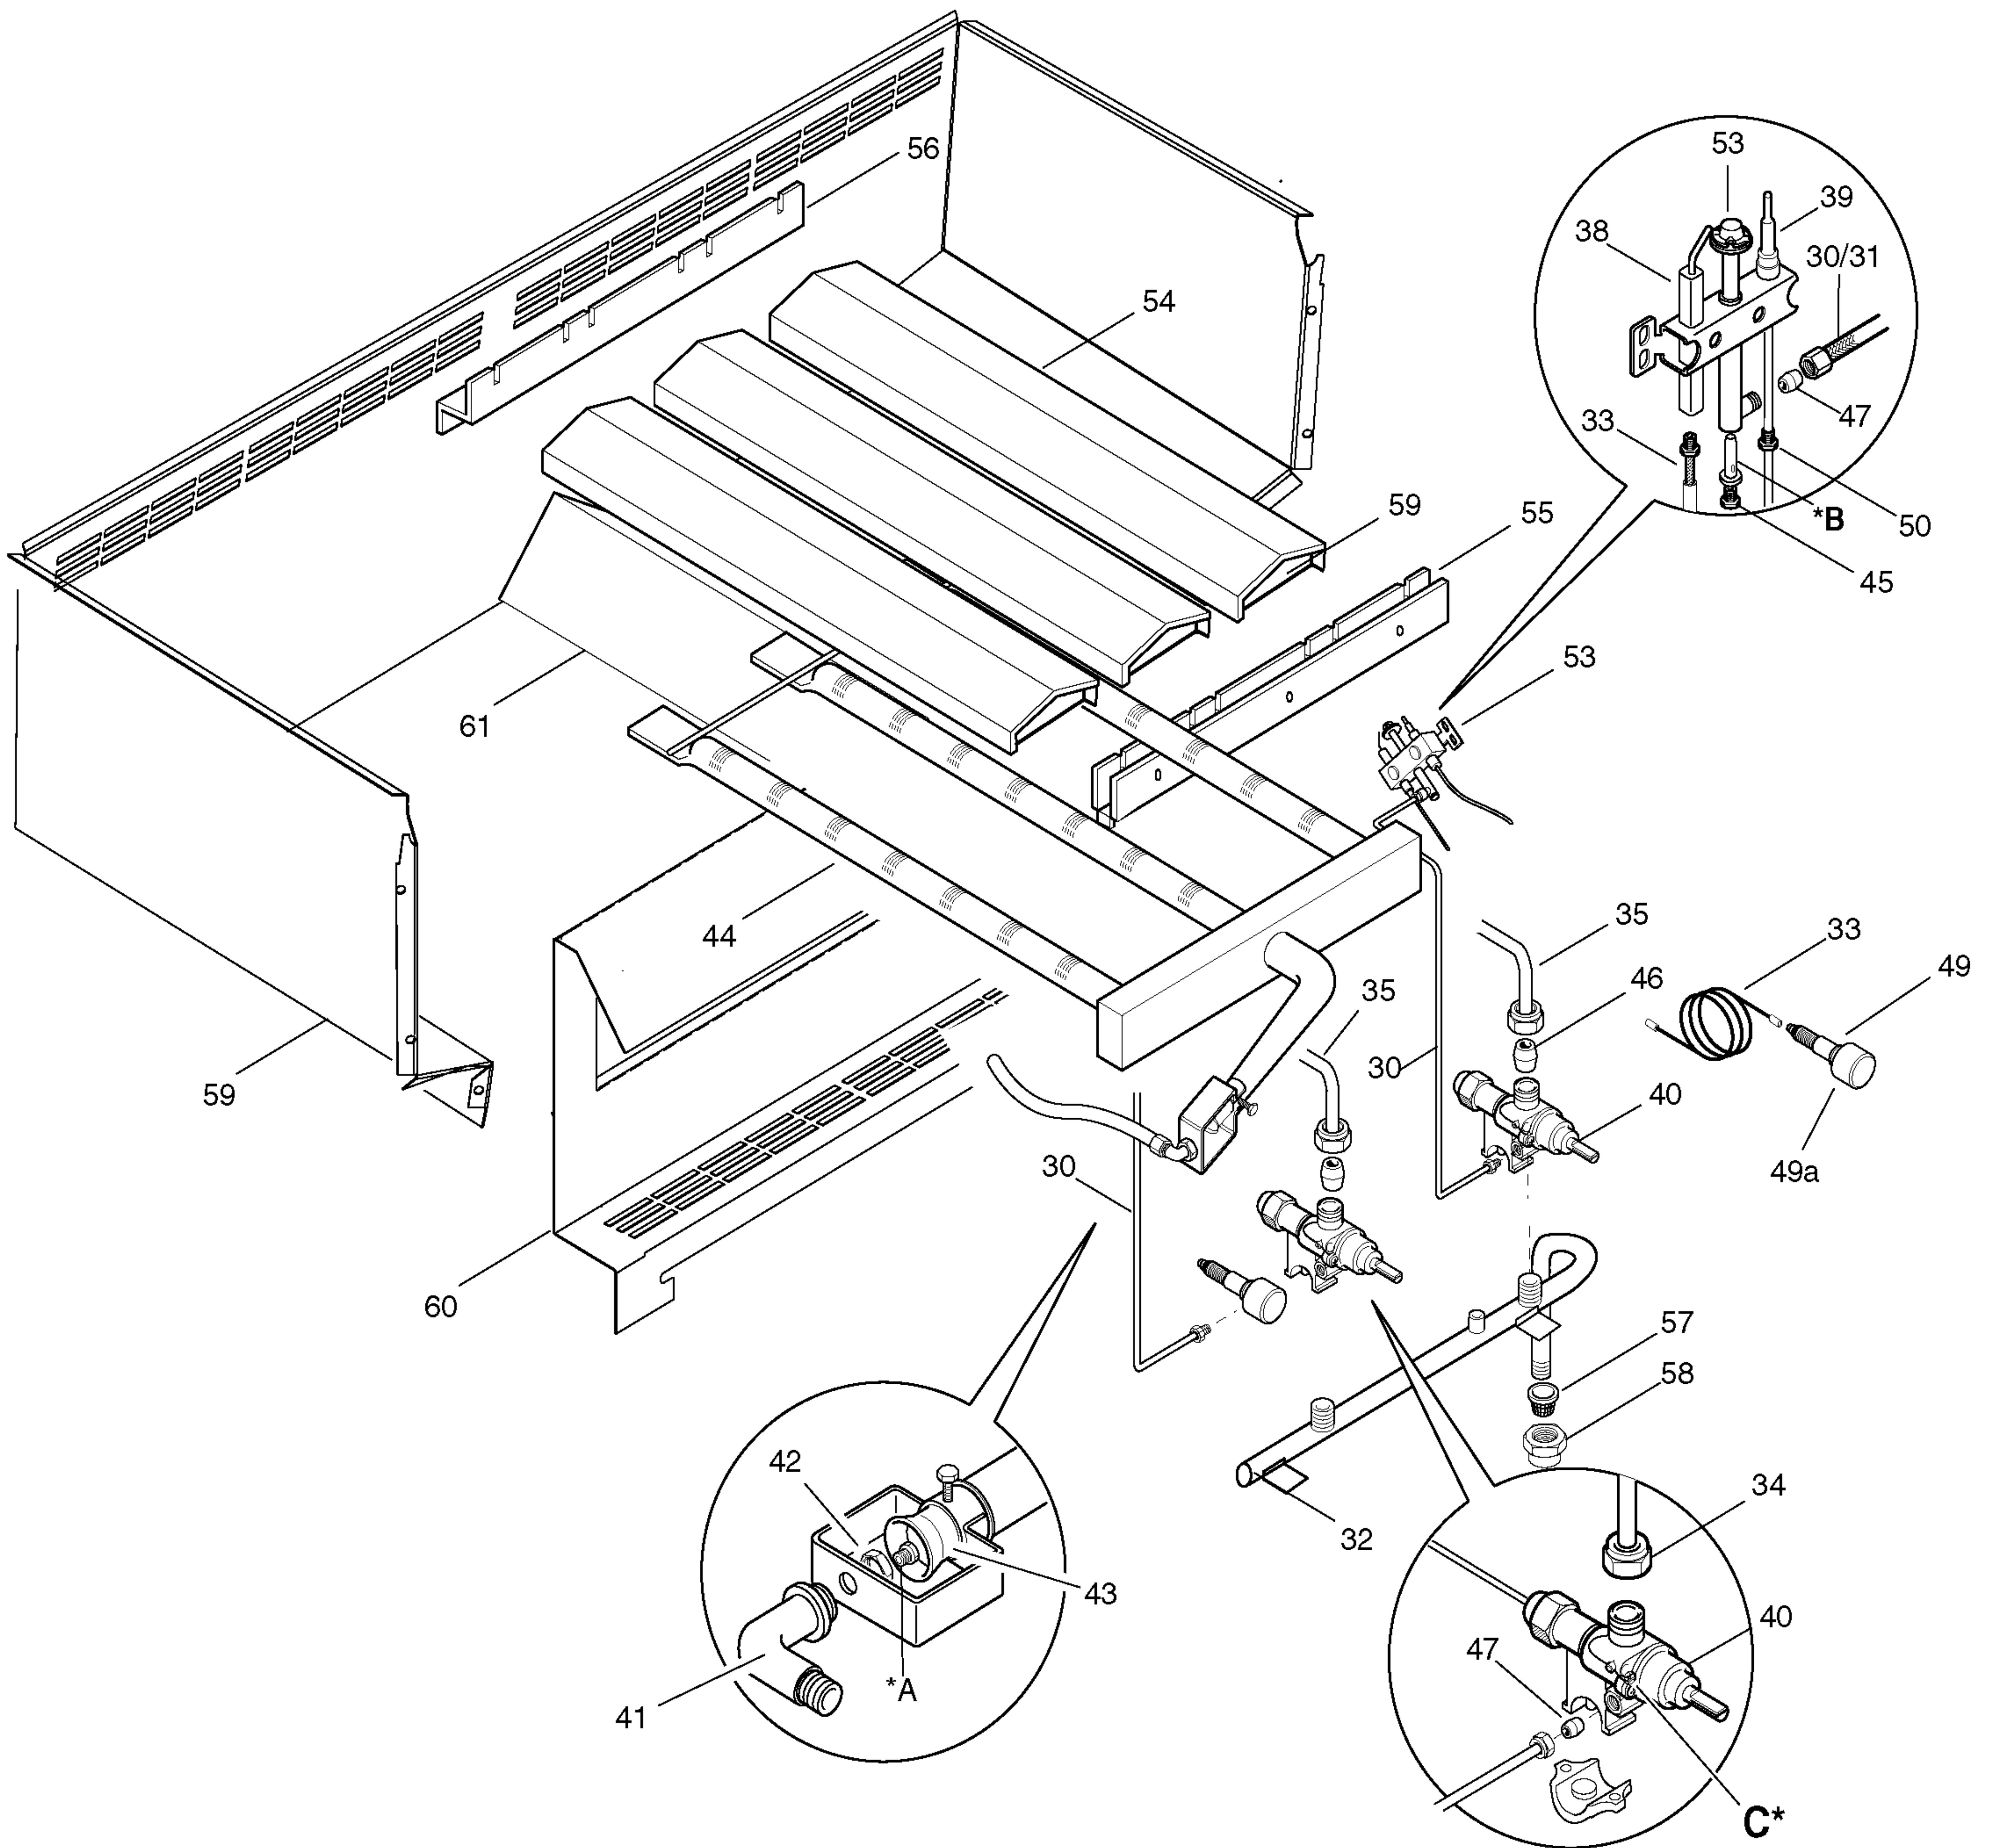

GRIGLIA GAS N700
GAS GRILL N700