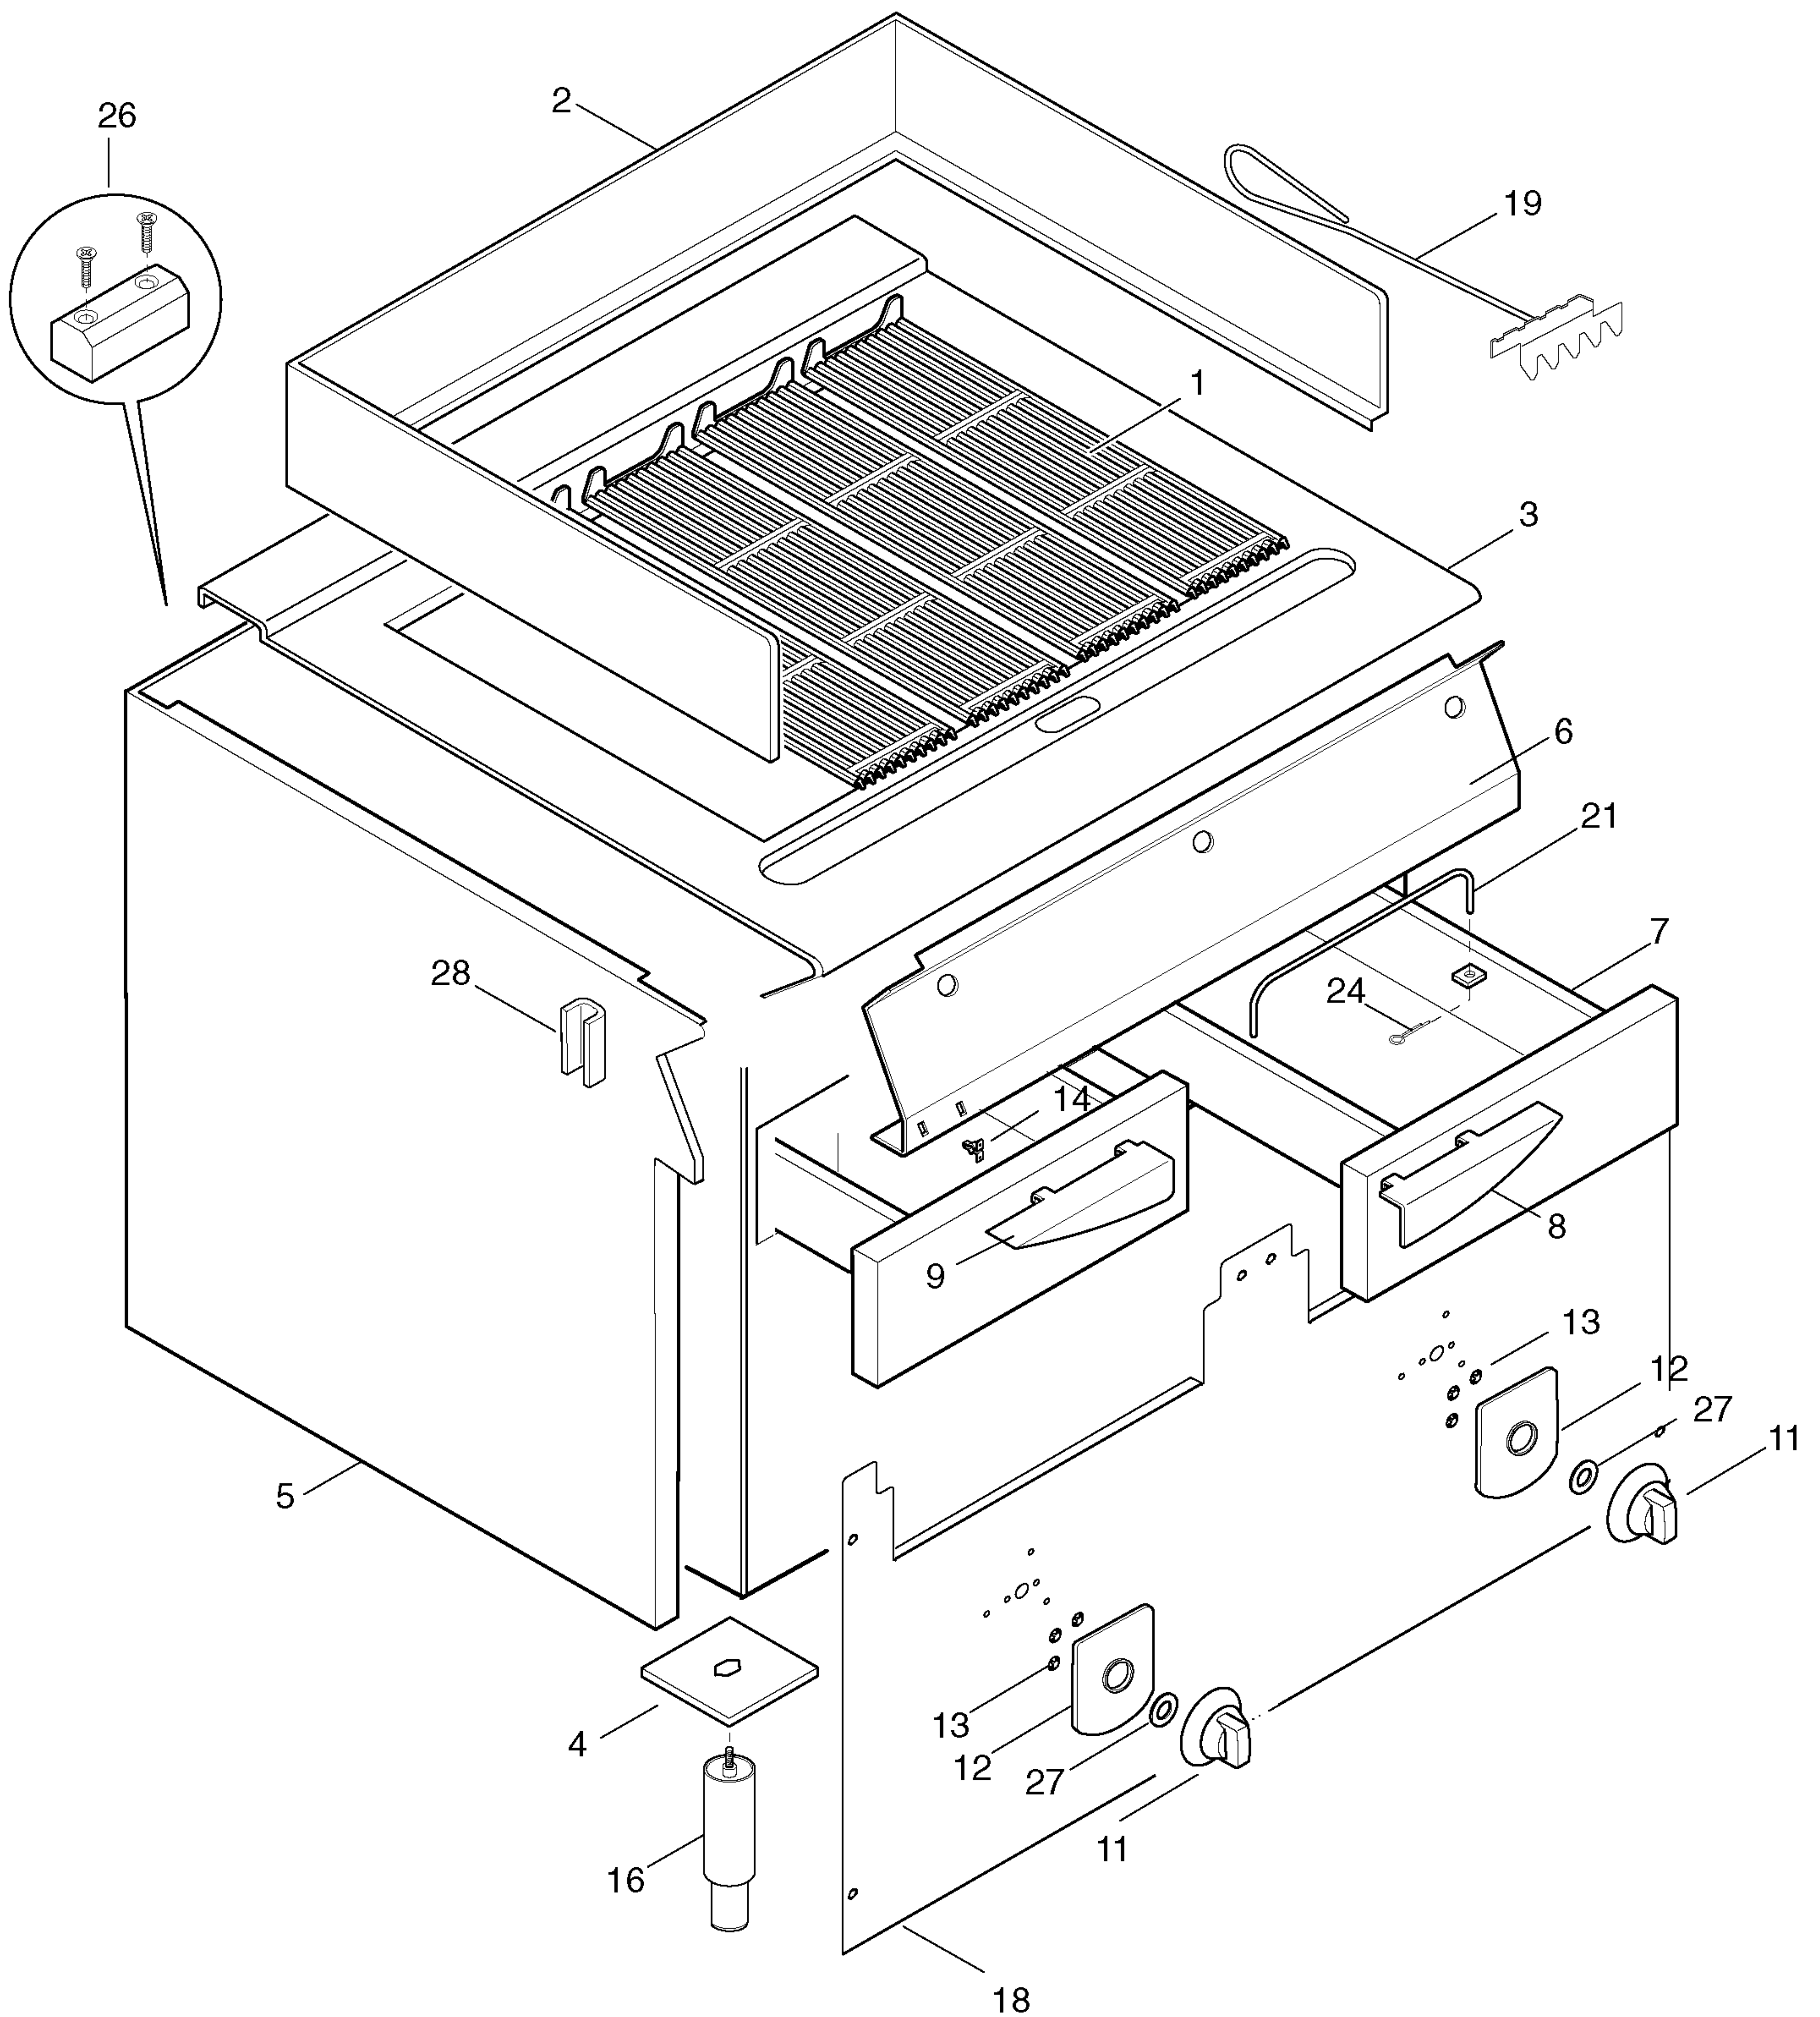

GRIGLIA GAS N700
GAS GRILL N700