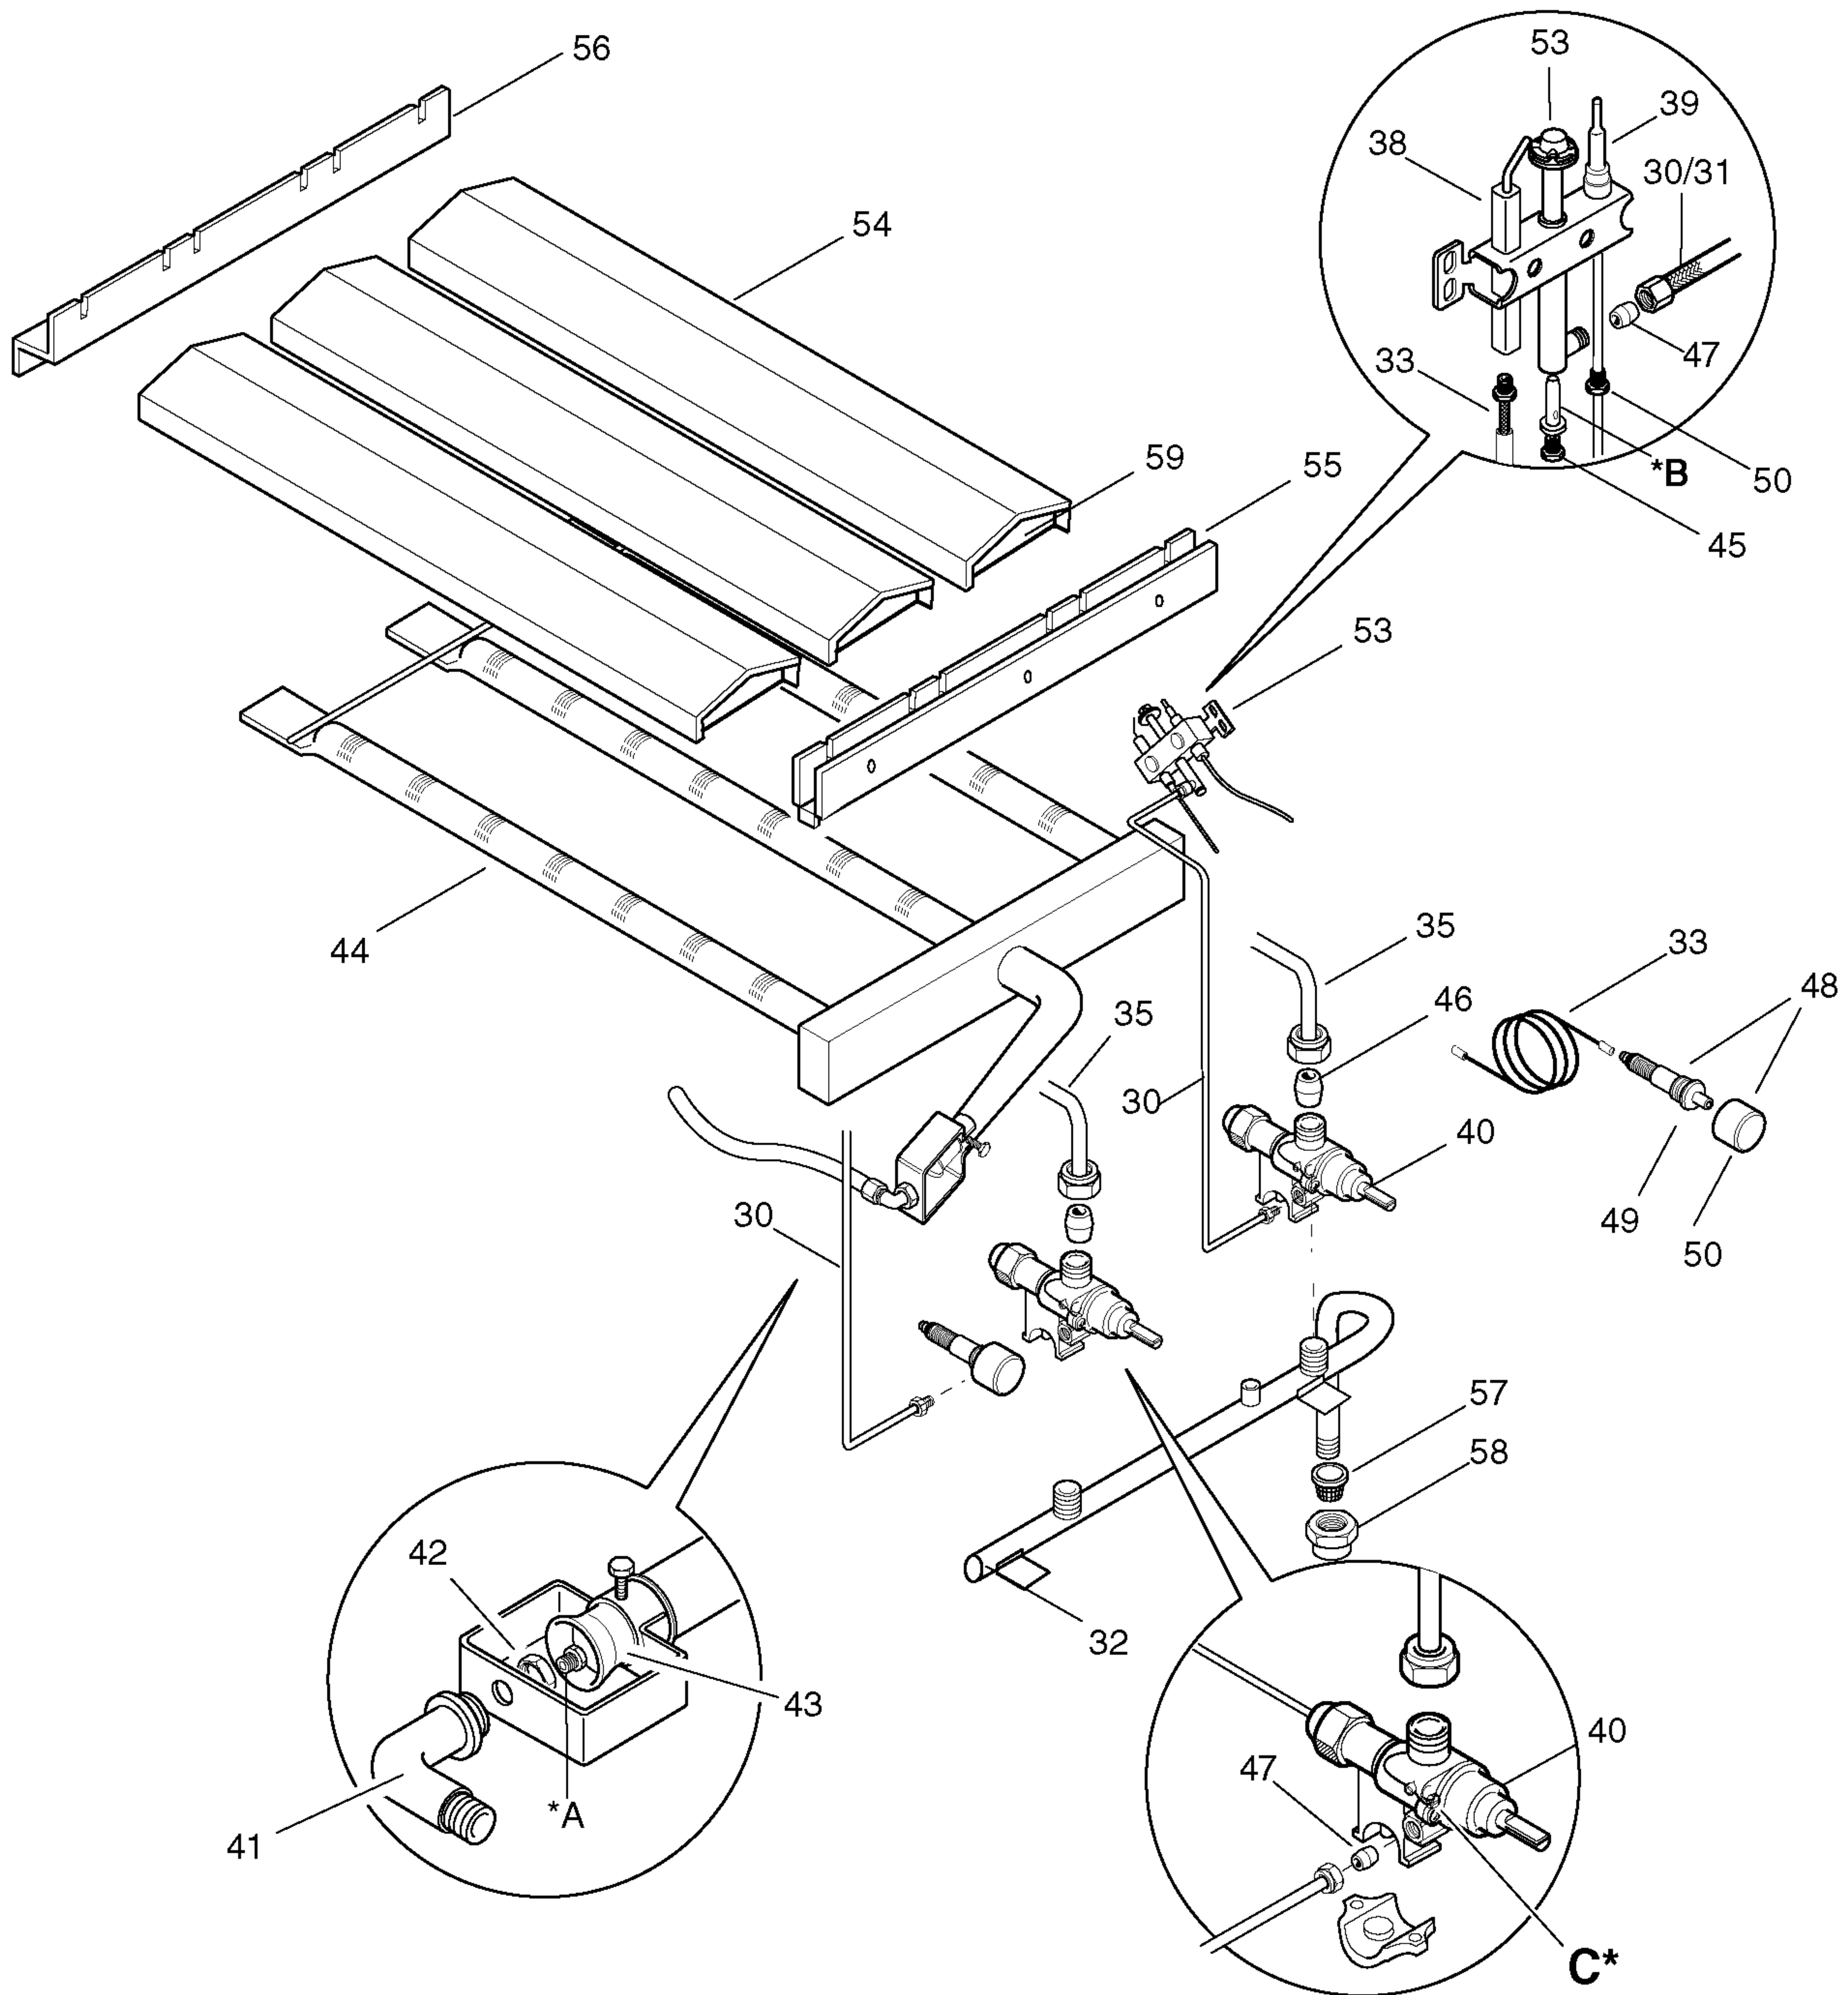

GRIGLIA GAS N700
GAS GRILL N700