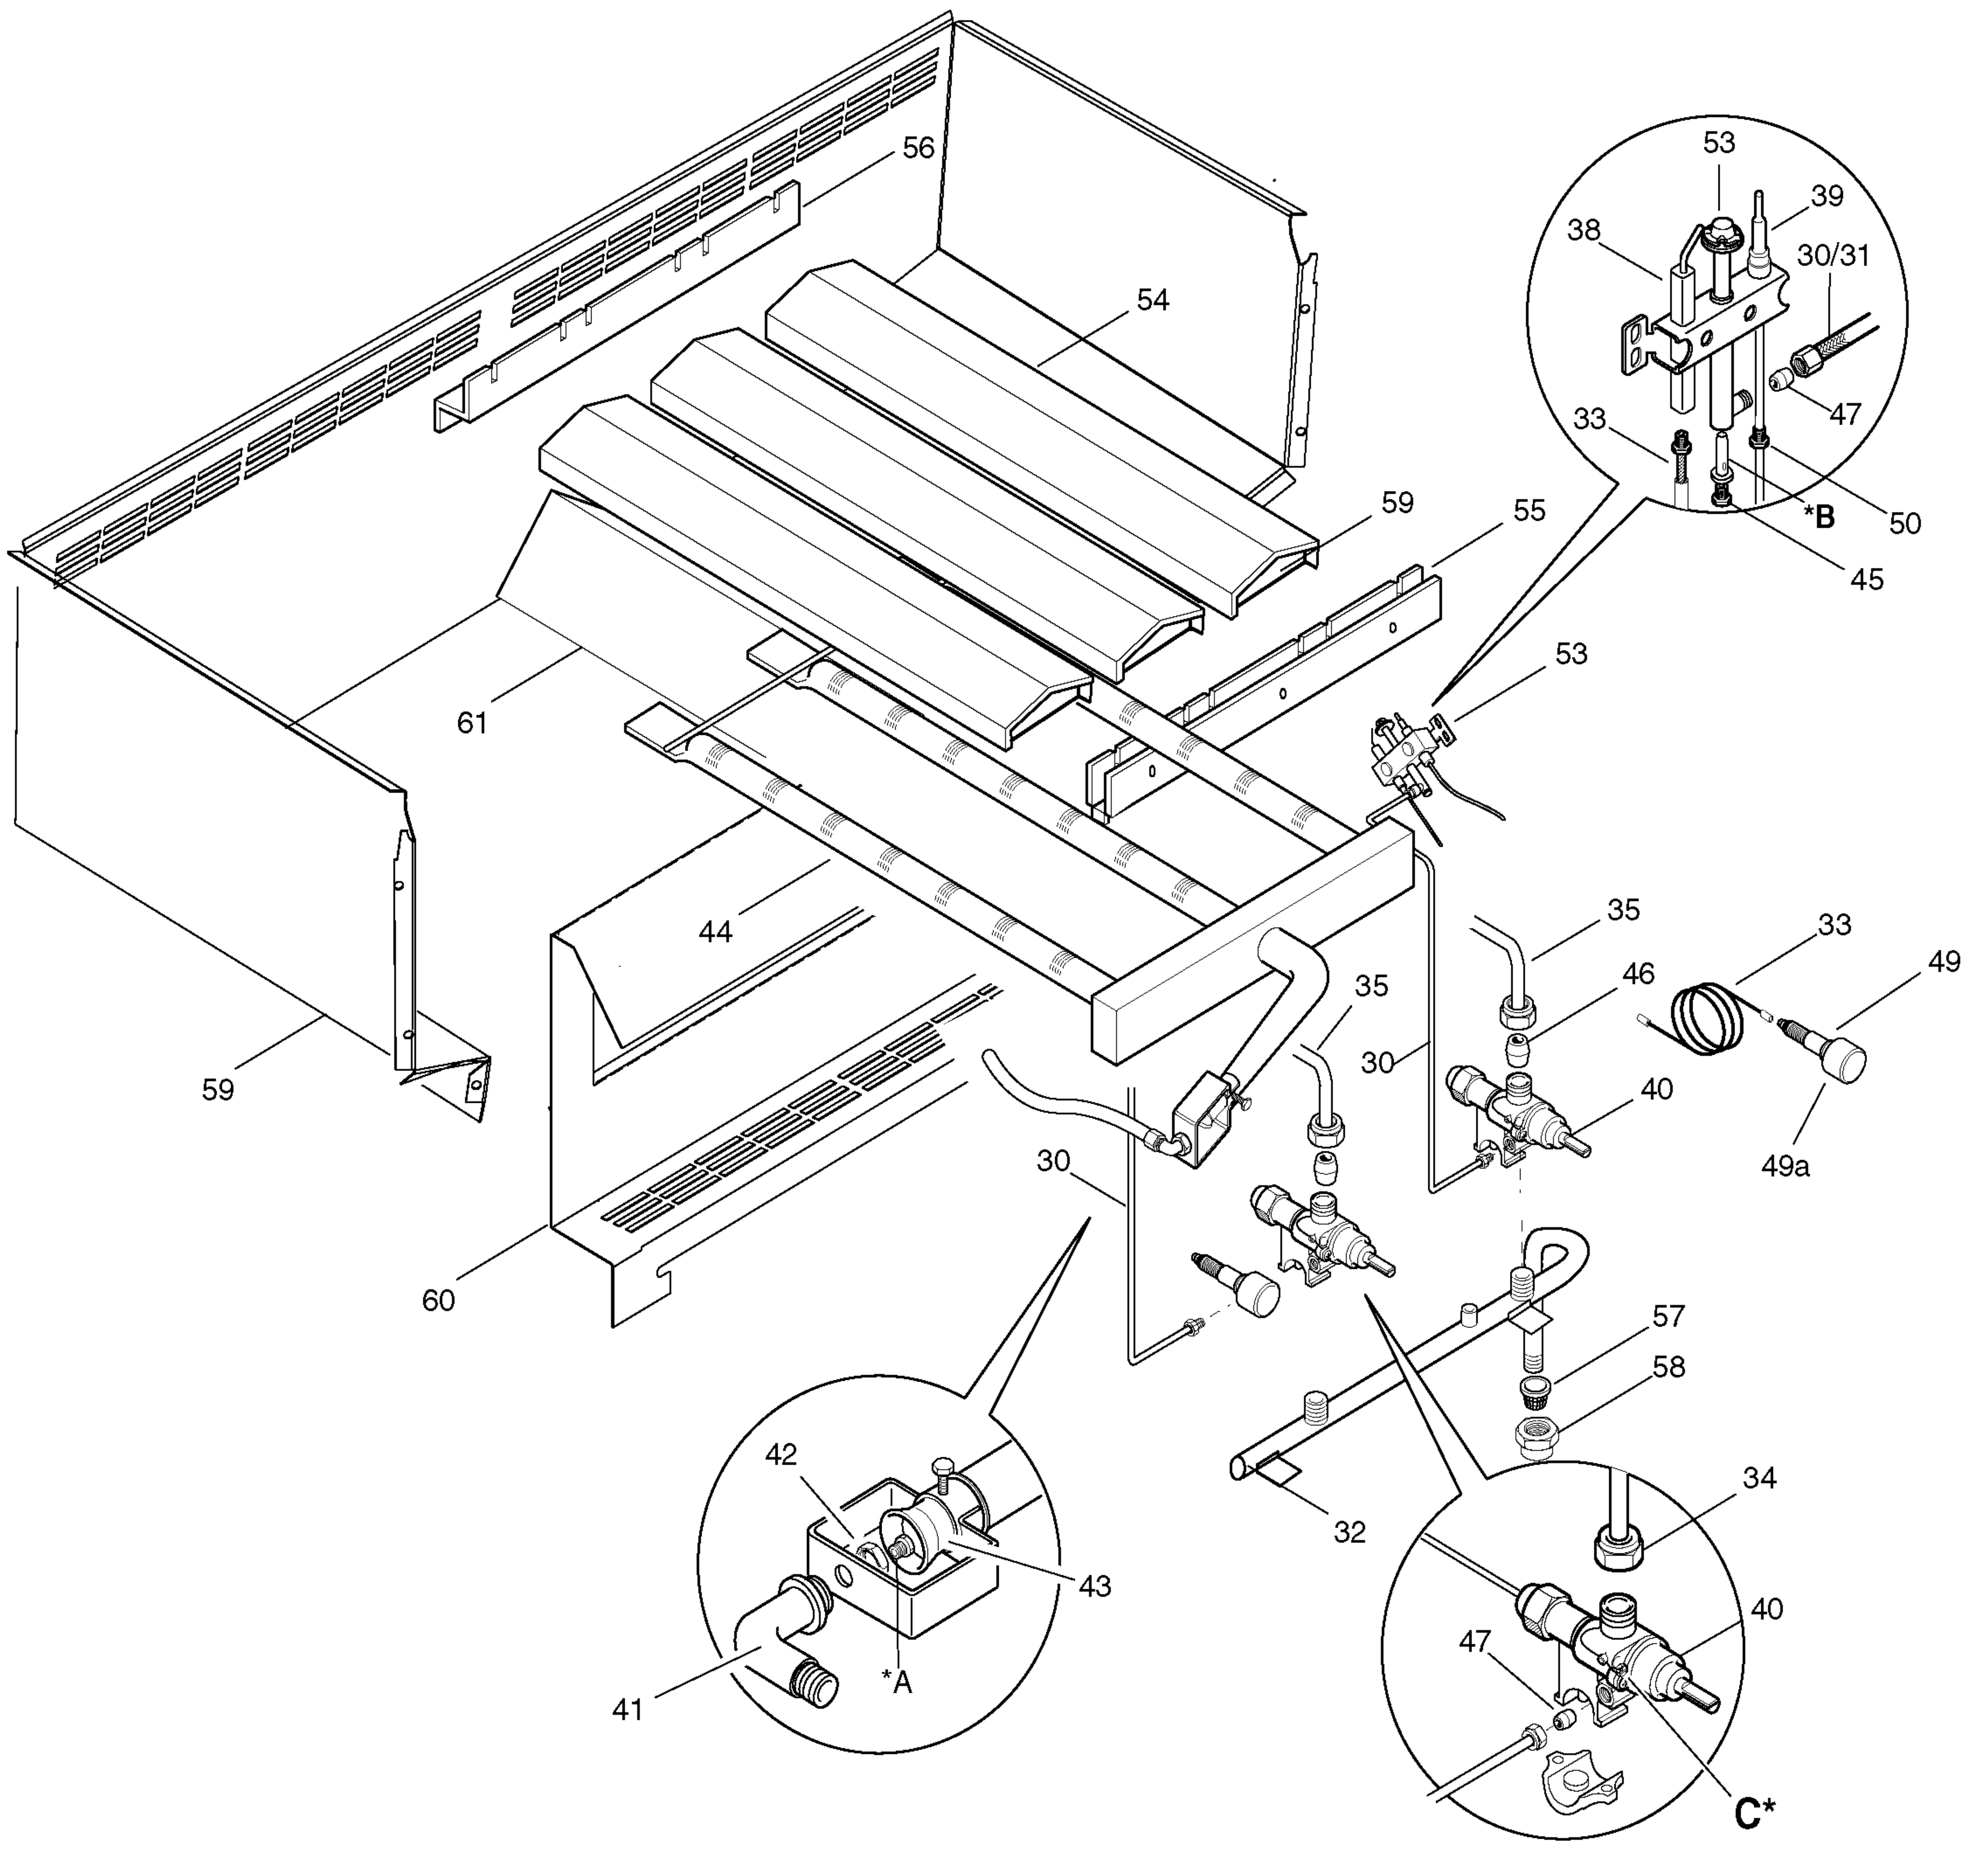

GRIGLIA GAS N700
GAS GRILL N700