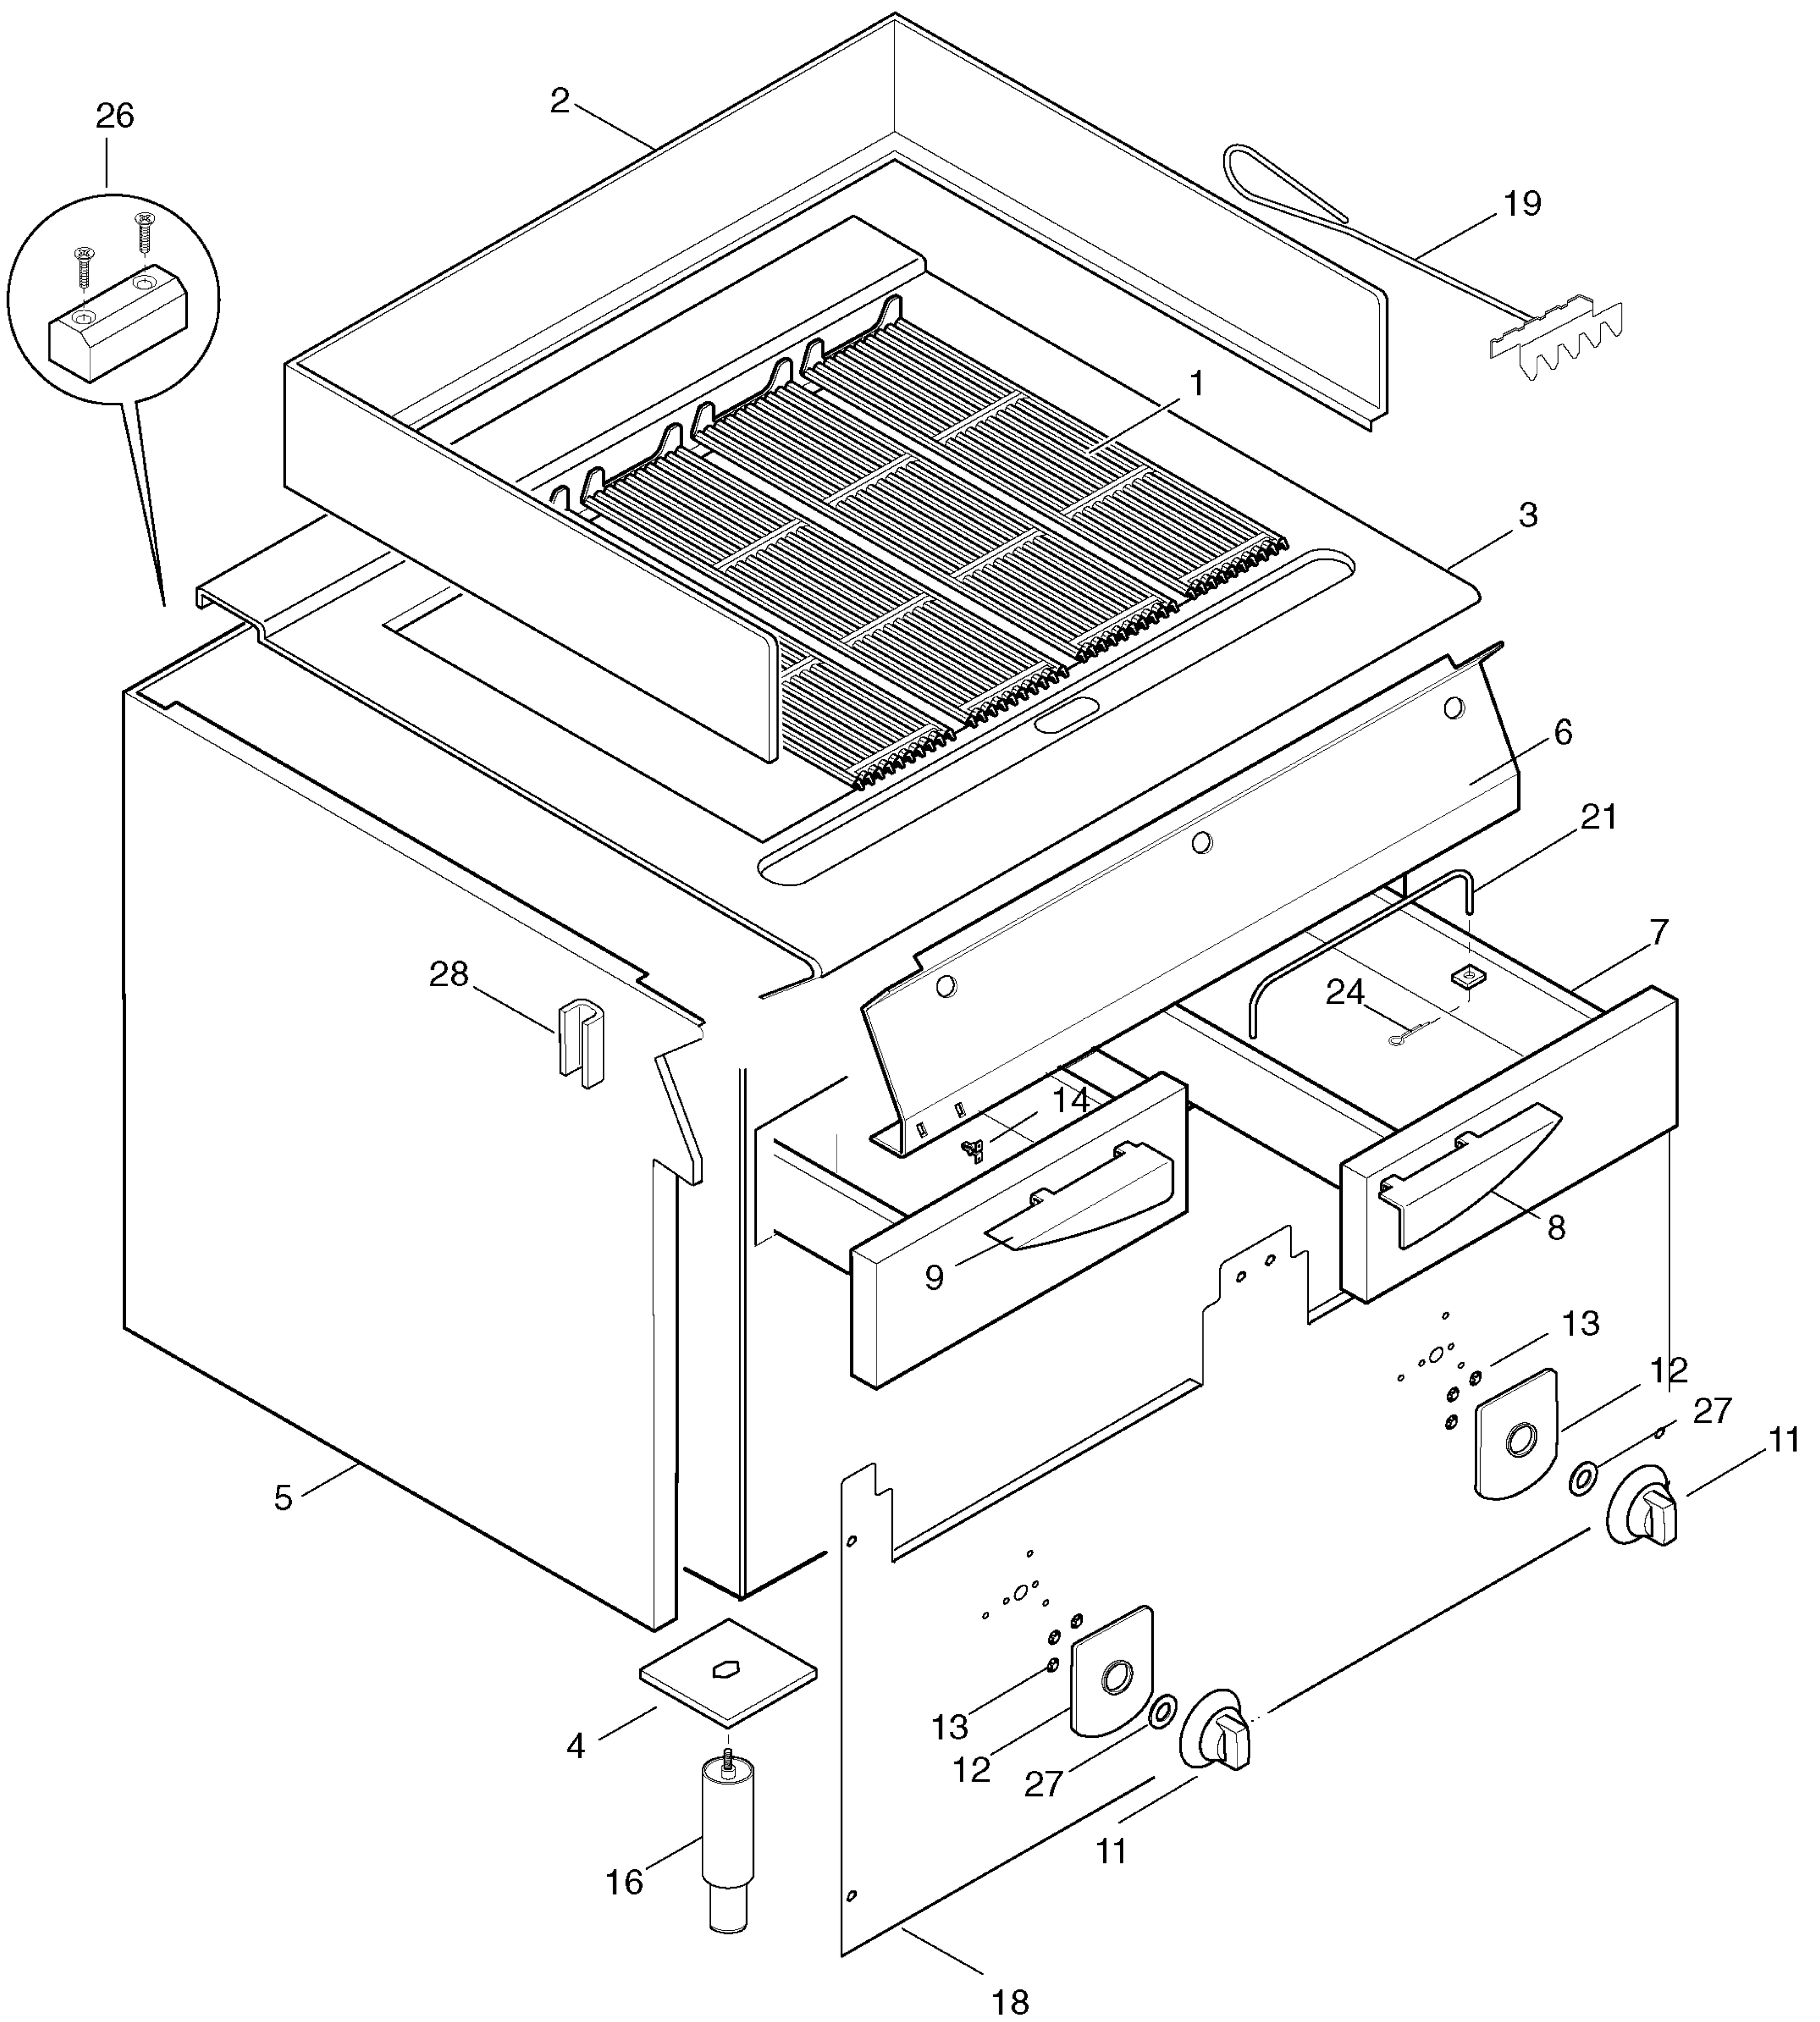

GRIGLIA GAS N700
GAS GRILL N700