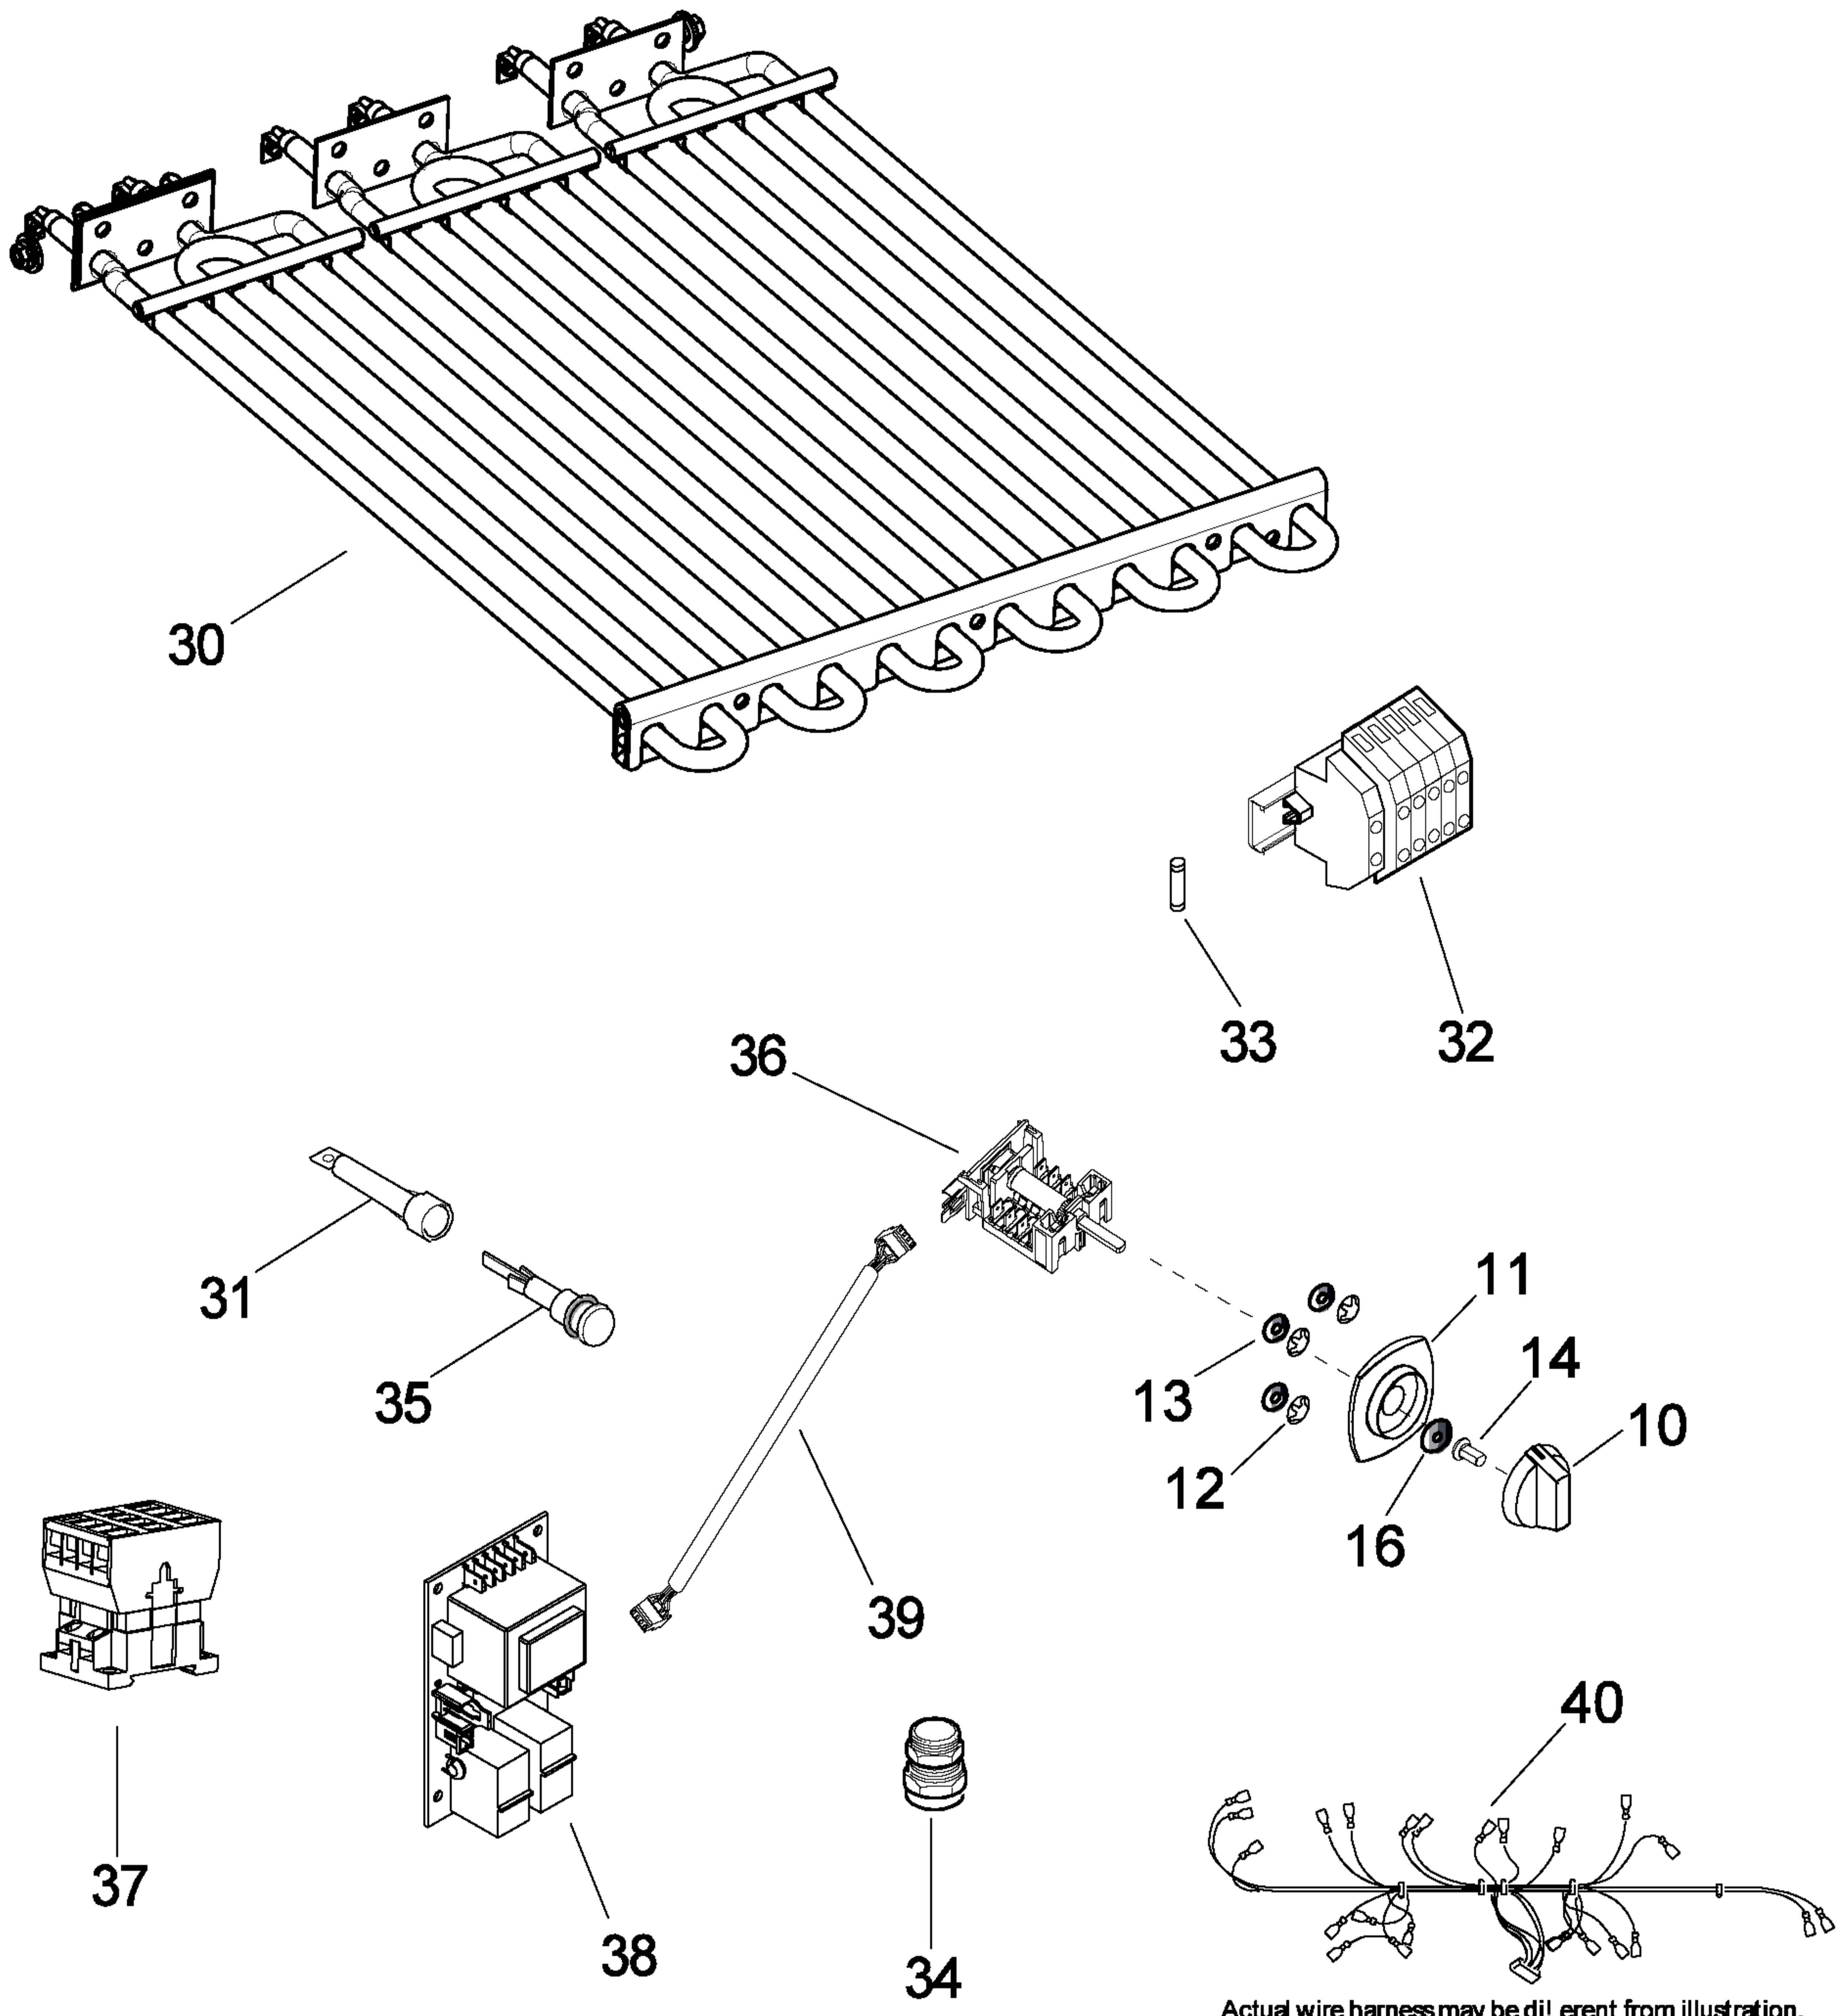

Actual wire harness may be different from illustration.

* =Component on demand / componente a richiesta

** = Bold text = changes / Grassetto = cambiamenti