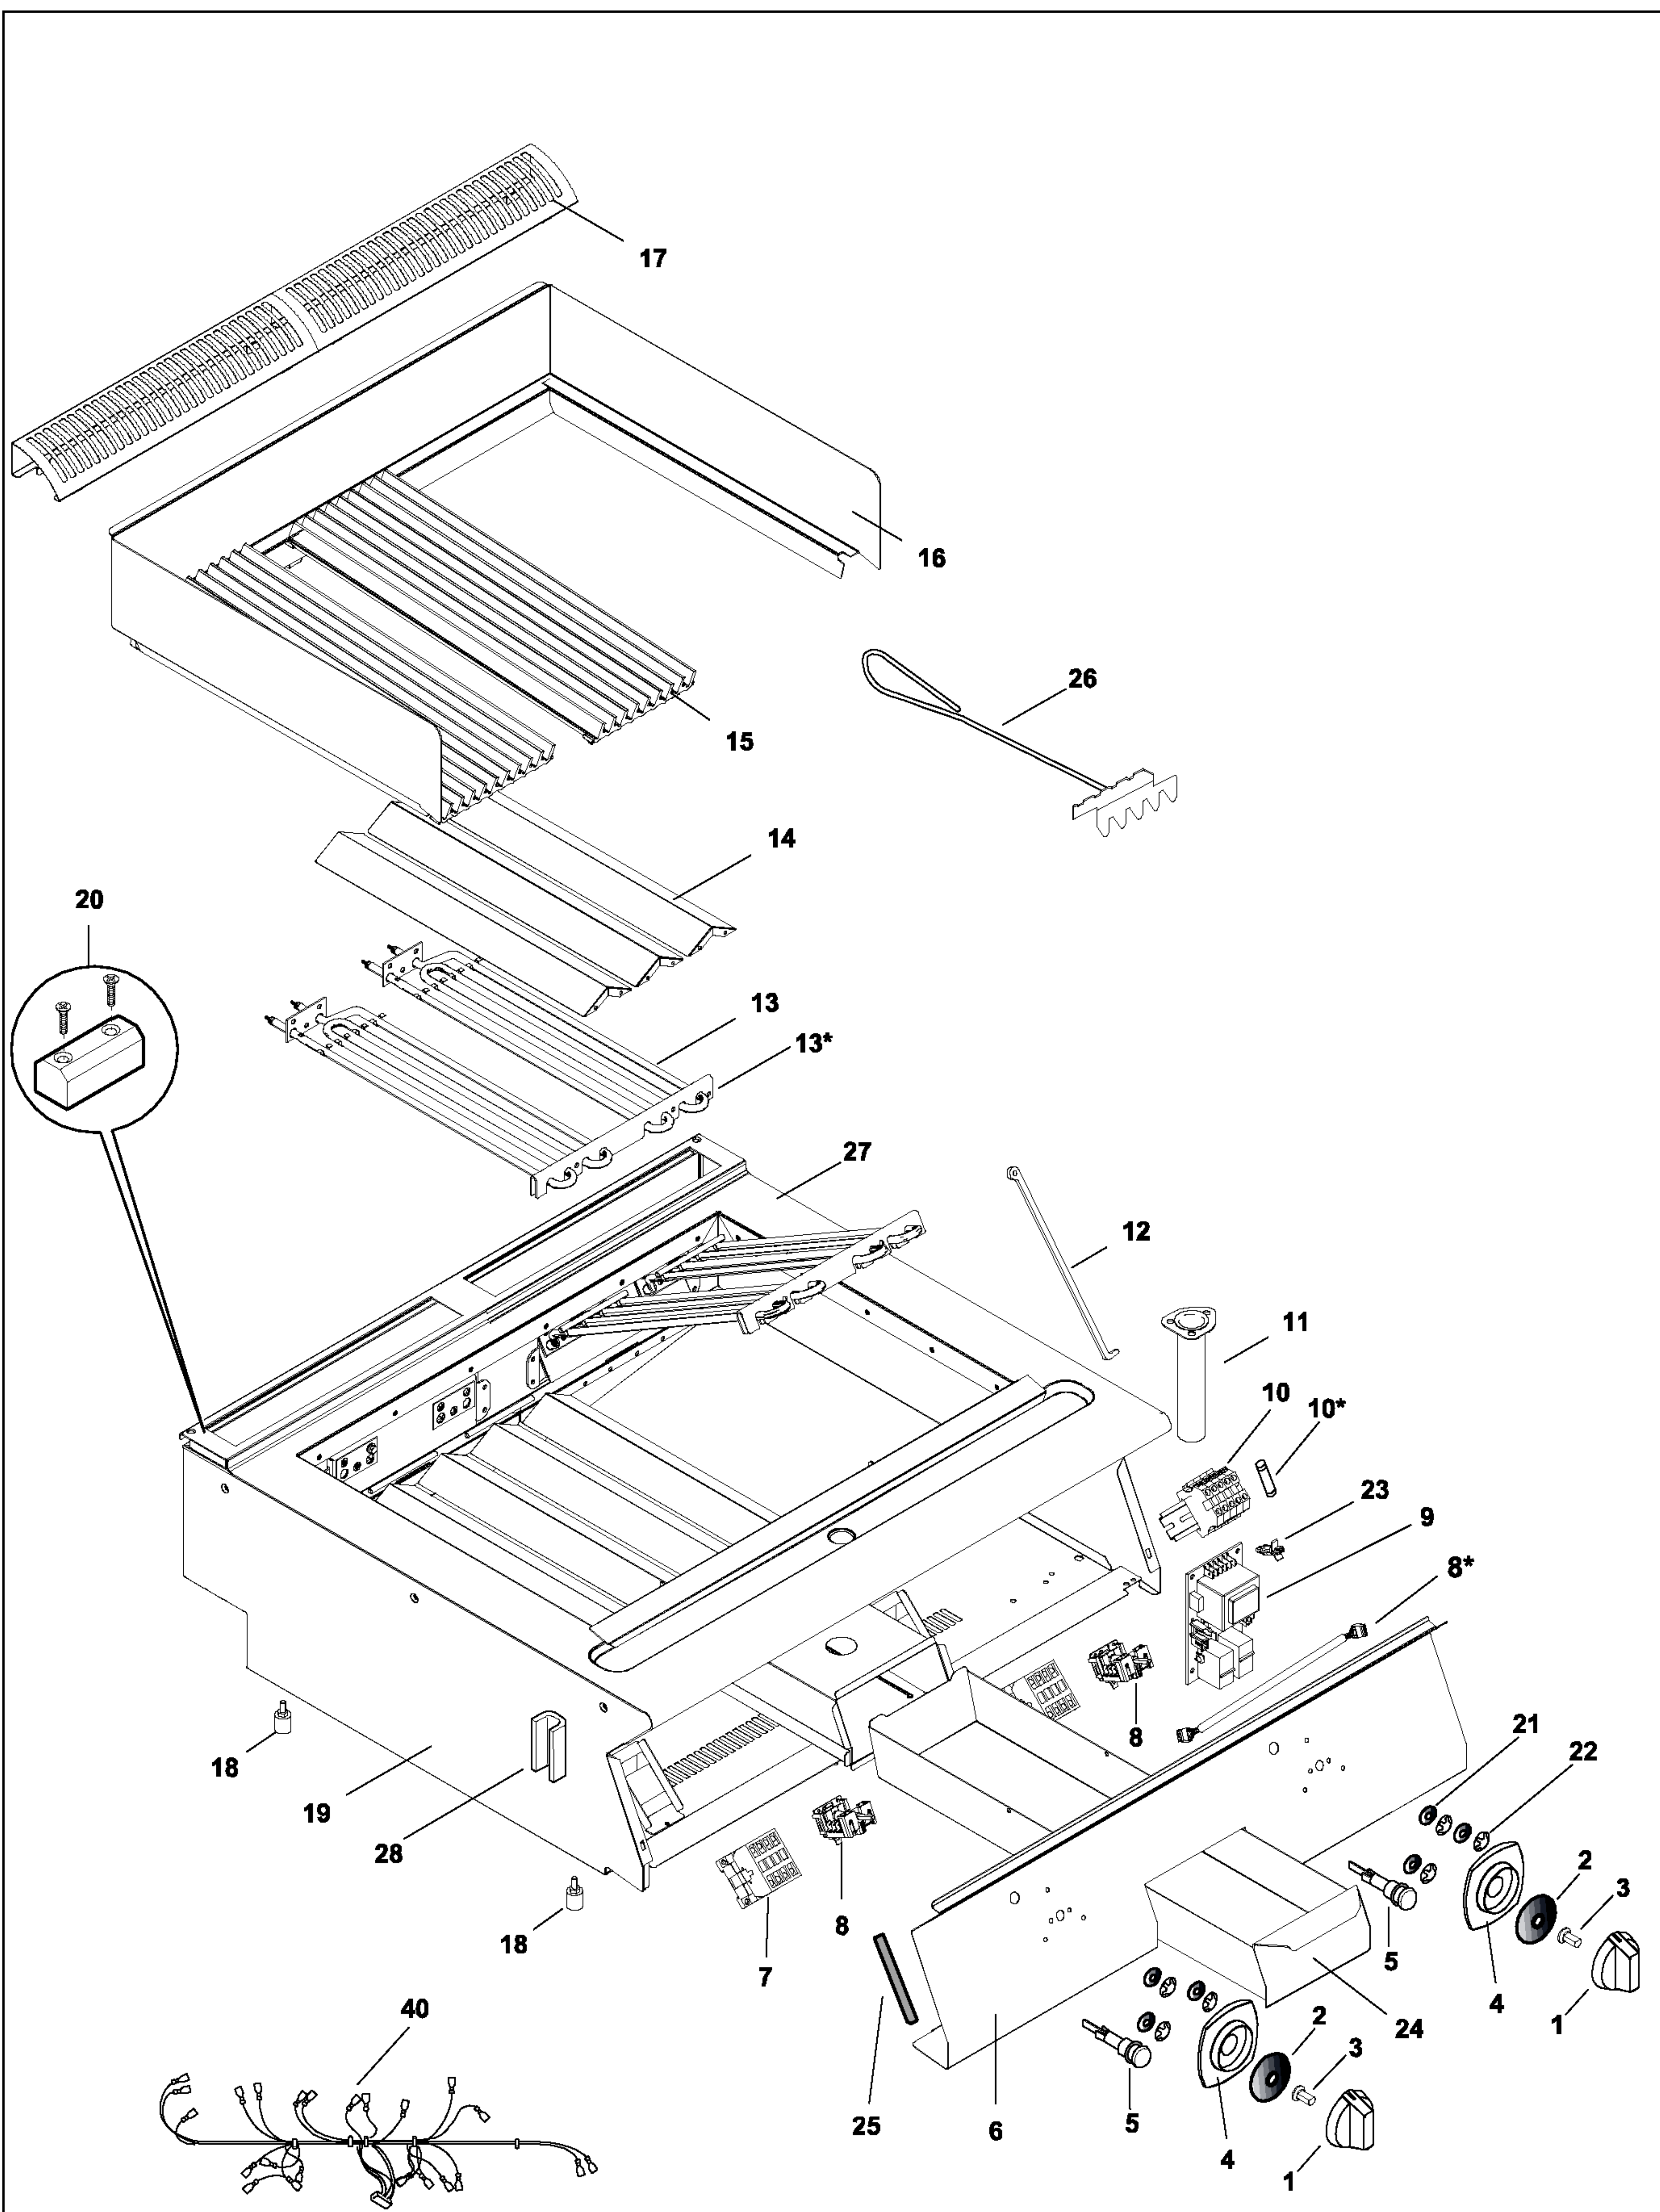

Actual wire harness may be different from illustration.