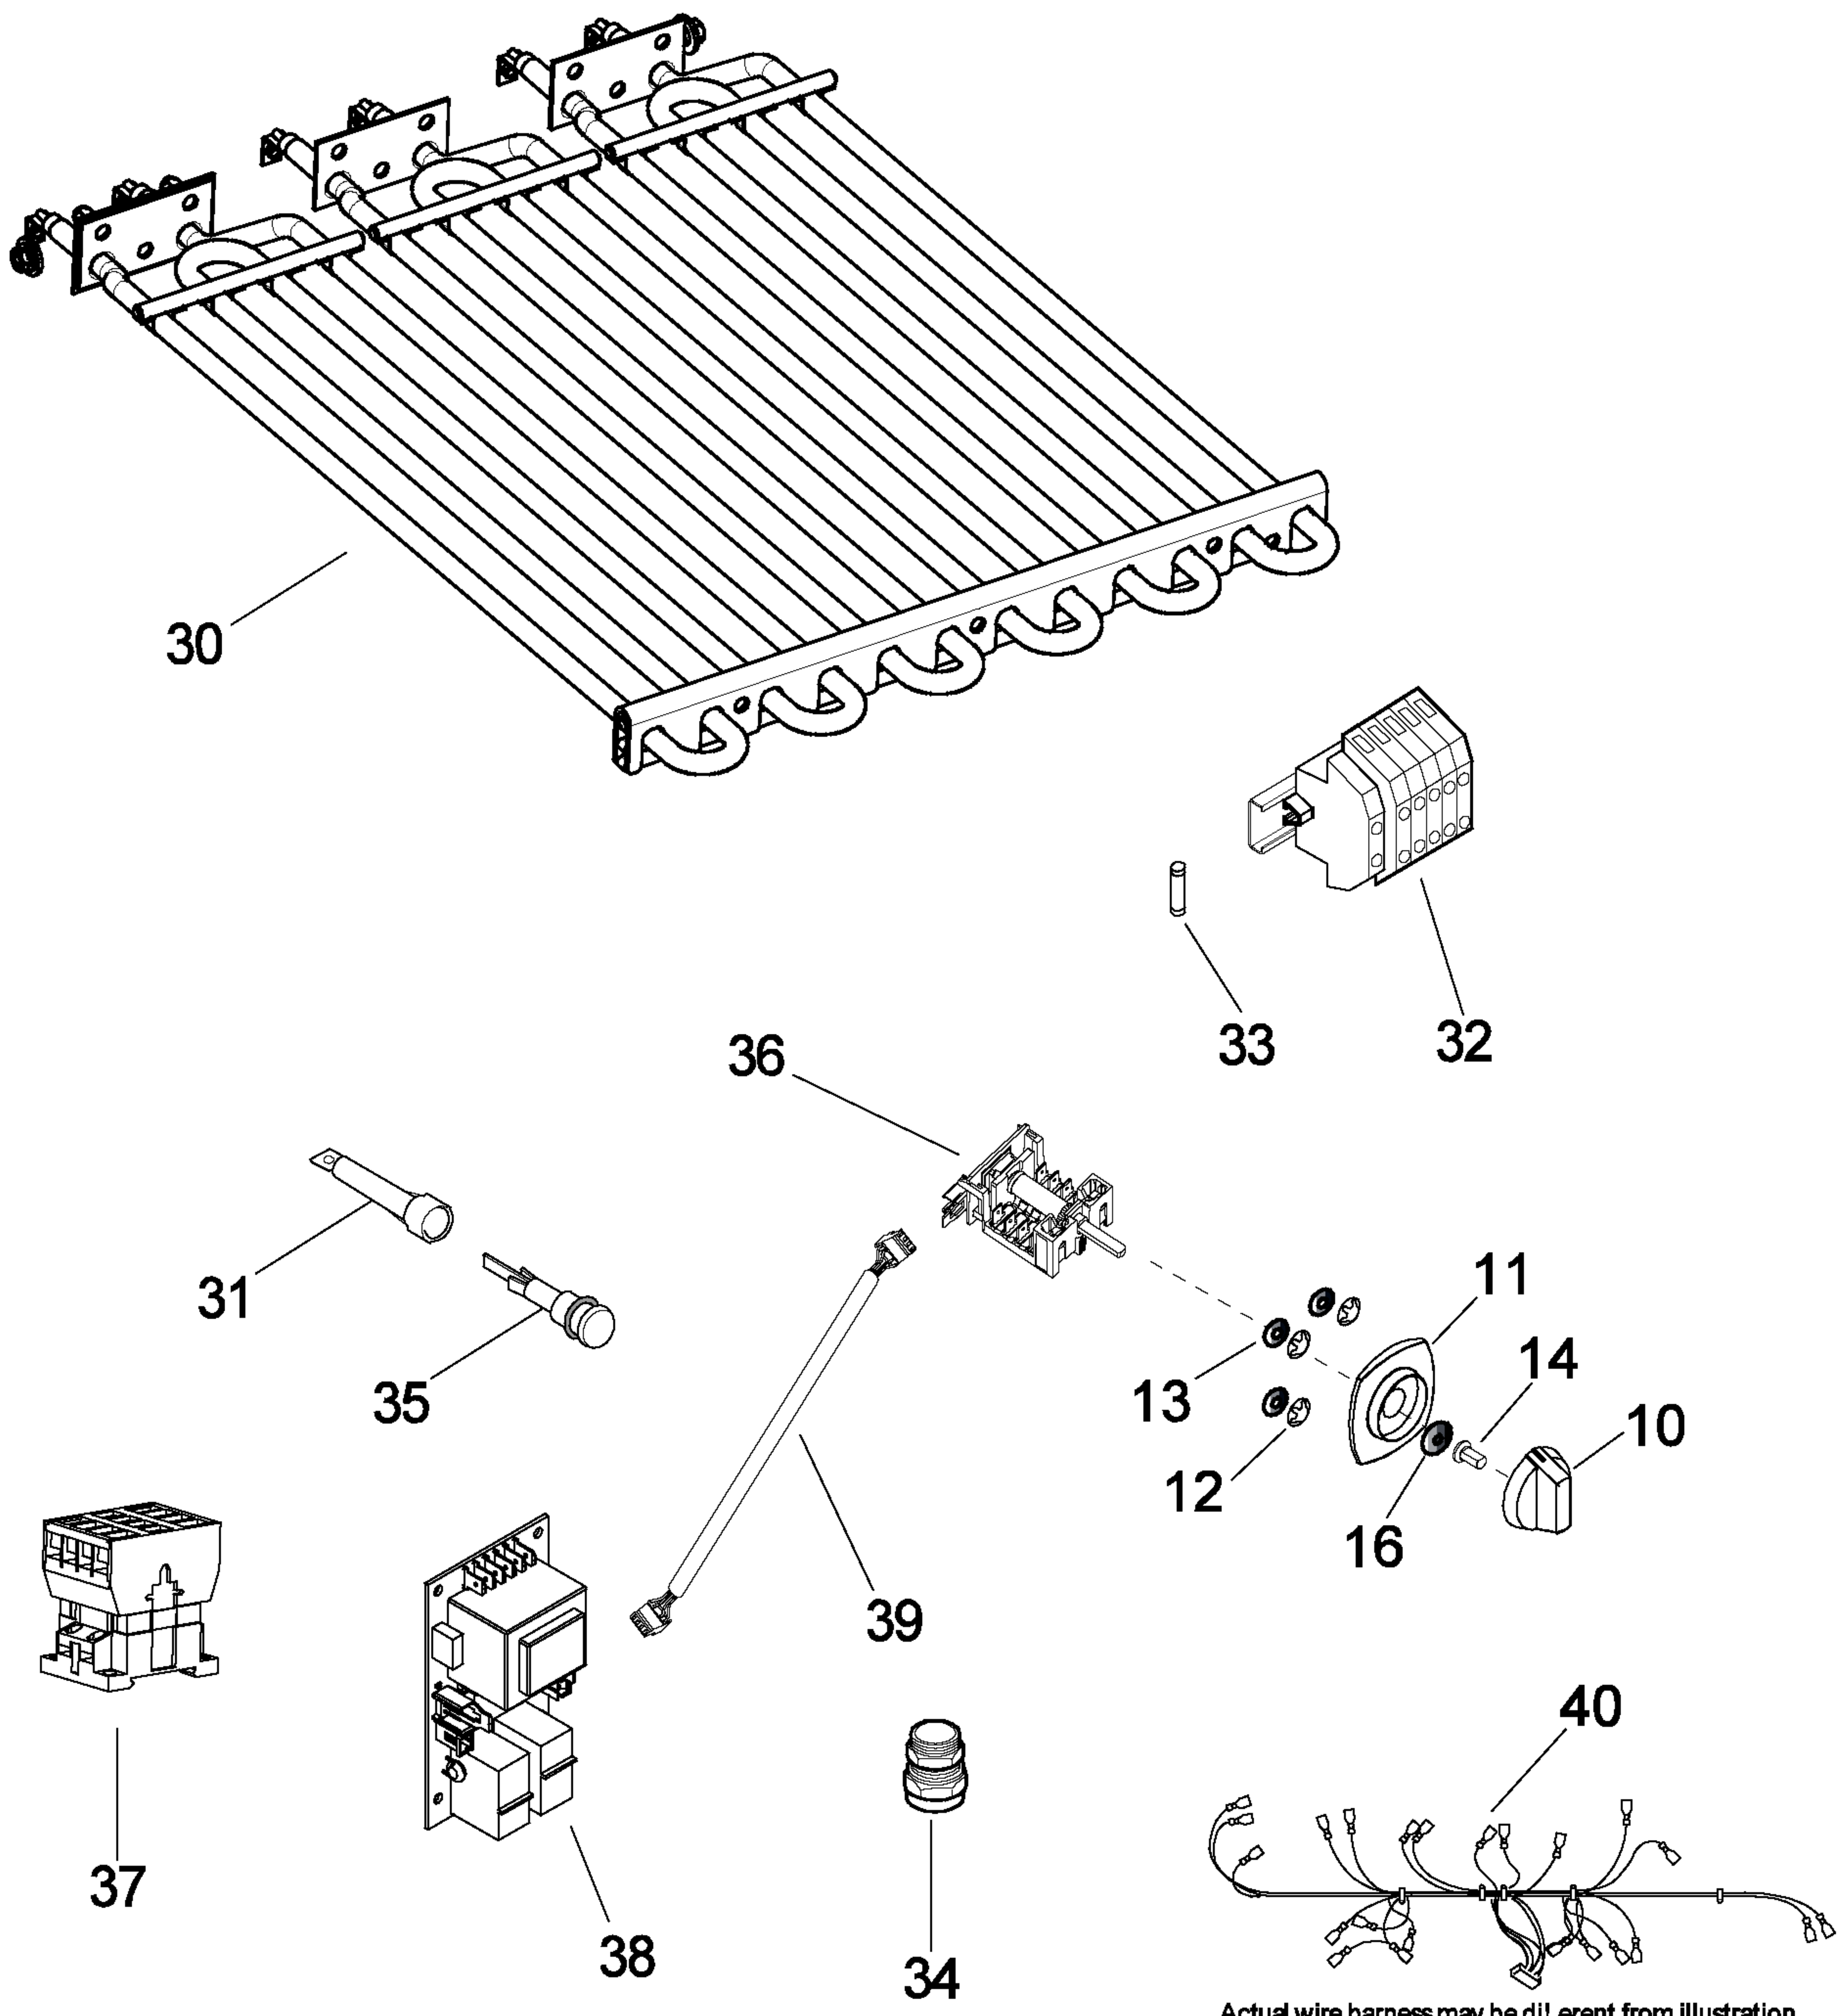

Actual wire harness may be different from illustration.

* =Component on demand / componente a richiesta

** = Bold text = changes / Grassetto = cambiamenti