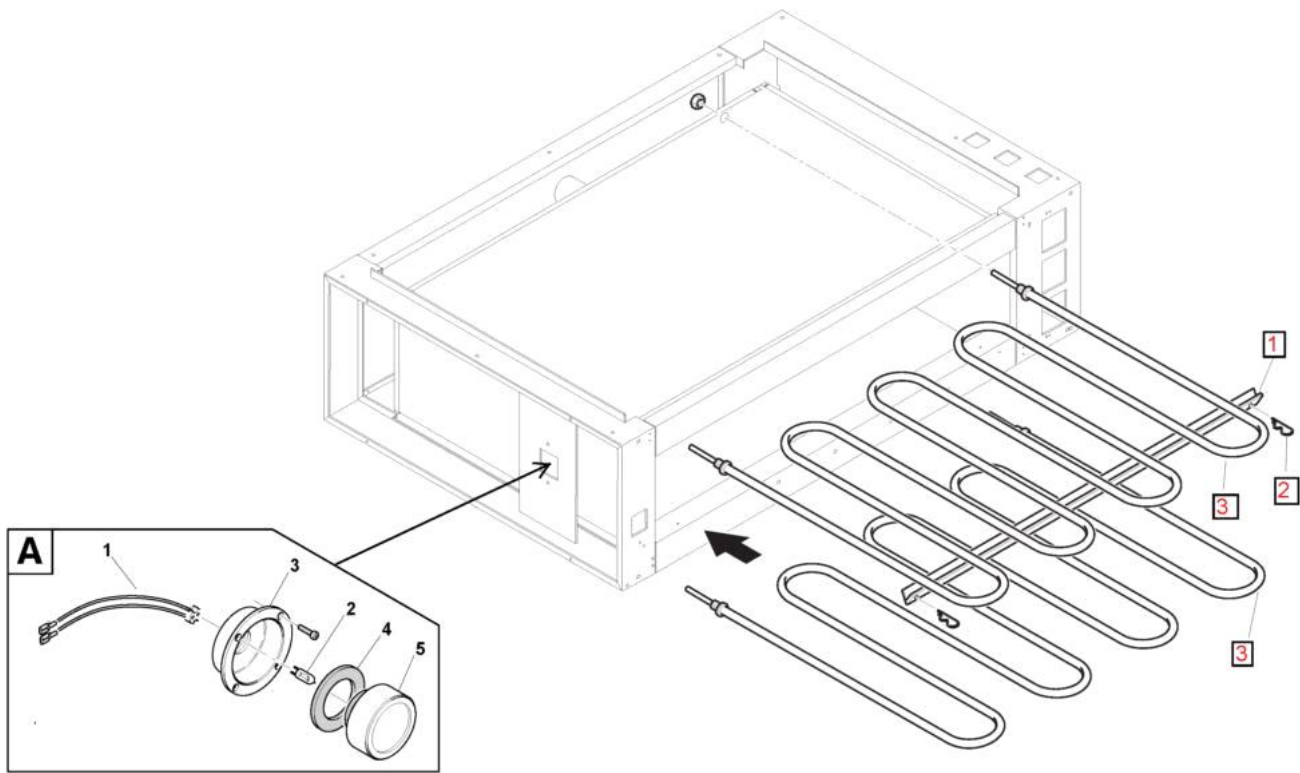

Resistenza forno (DM 430/630S/630L/930) (DM 435/635S/635L/935)