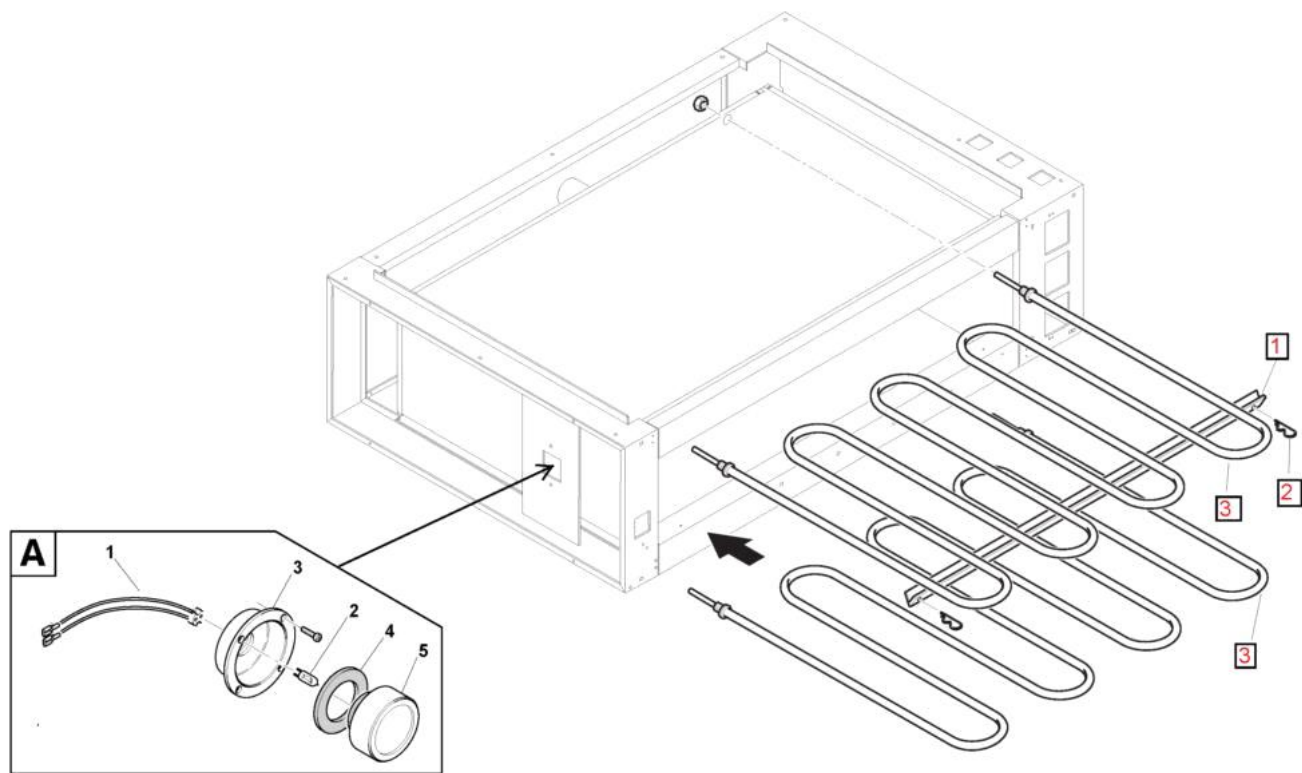

Resistenza forno (DM 430/630S/630L/930) (DM 435/635S/635L/935)