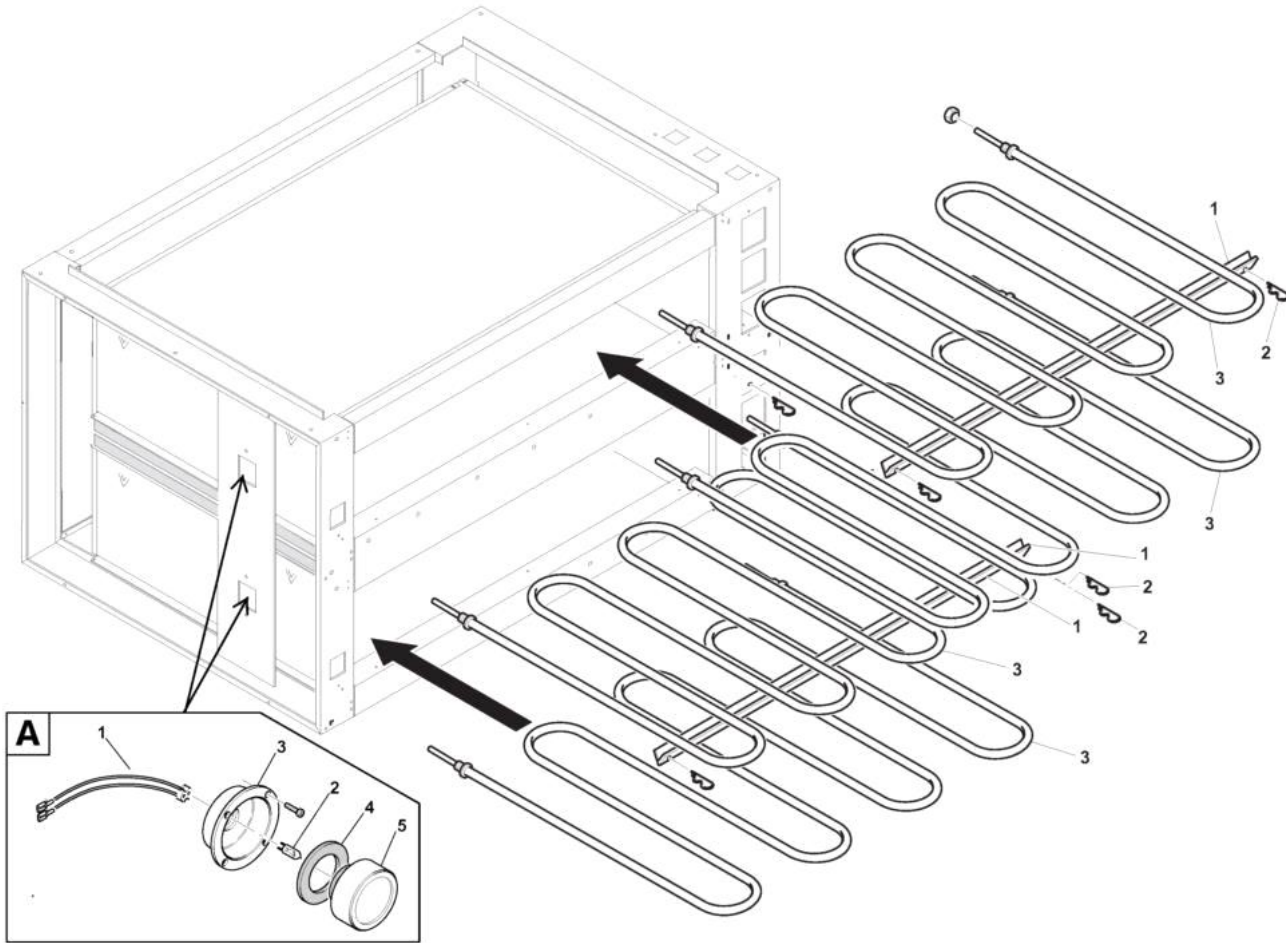

Resistenza forno (DB 830/1230S/1230L) (DB 835/1235S/1235L)