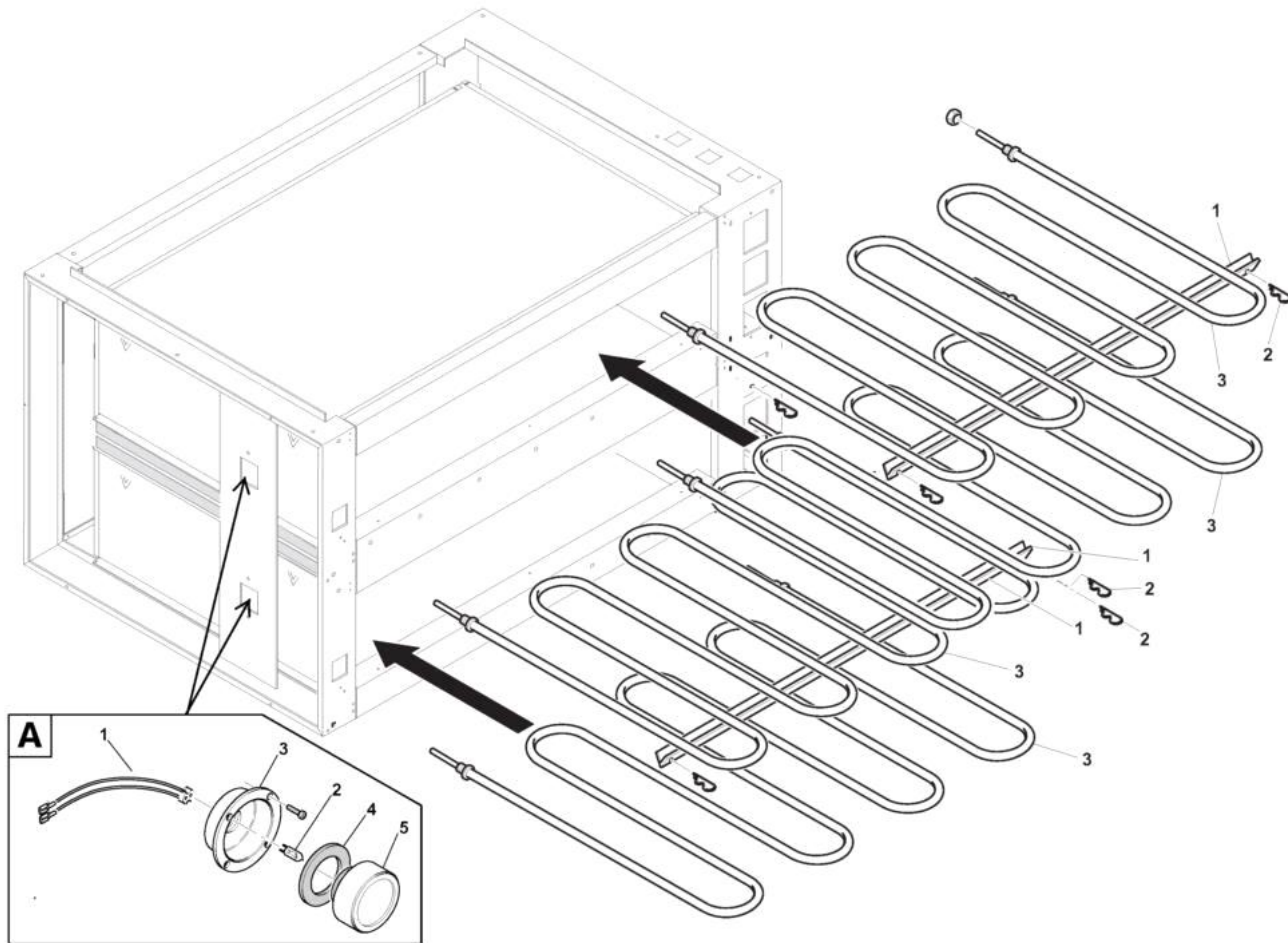

Resistenza forno (DB 830/1230S/1230L) (DB 835/1235S/1235L)