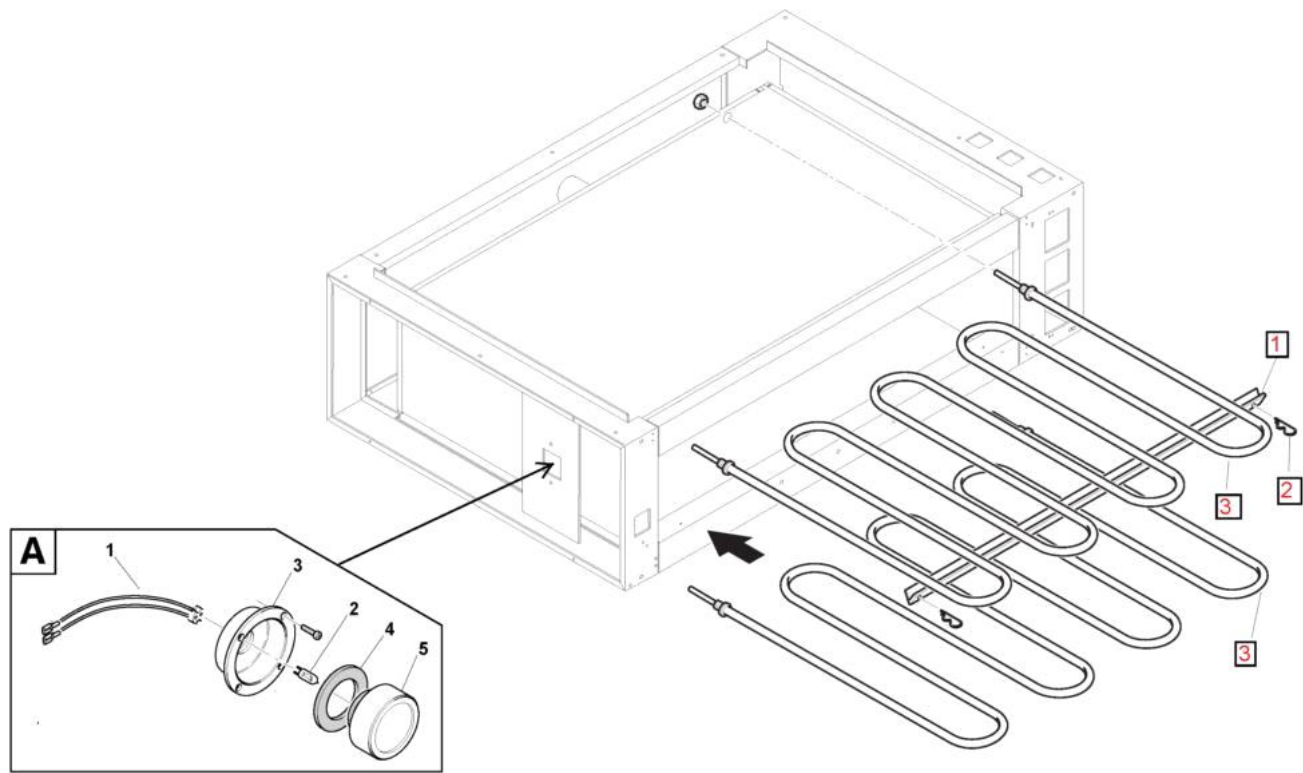

Resistenza forno (DM 430/630S/630L/930) (DM 435/635S/635L/935)