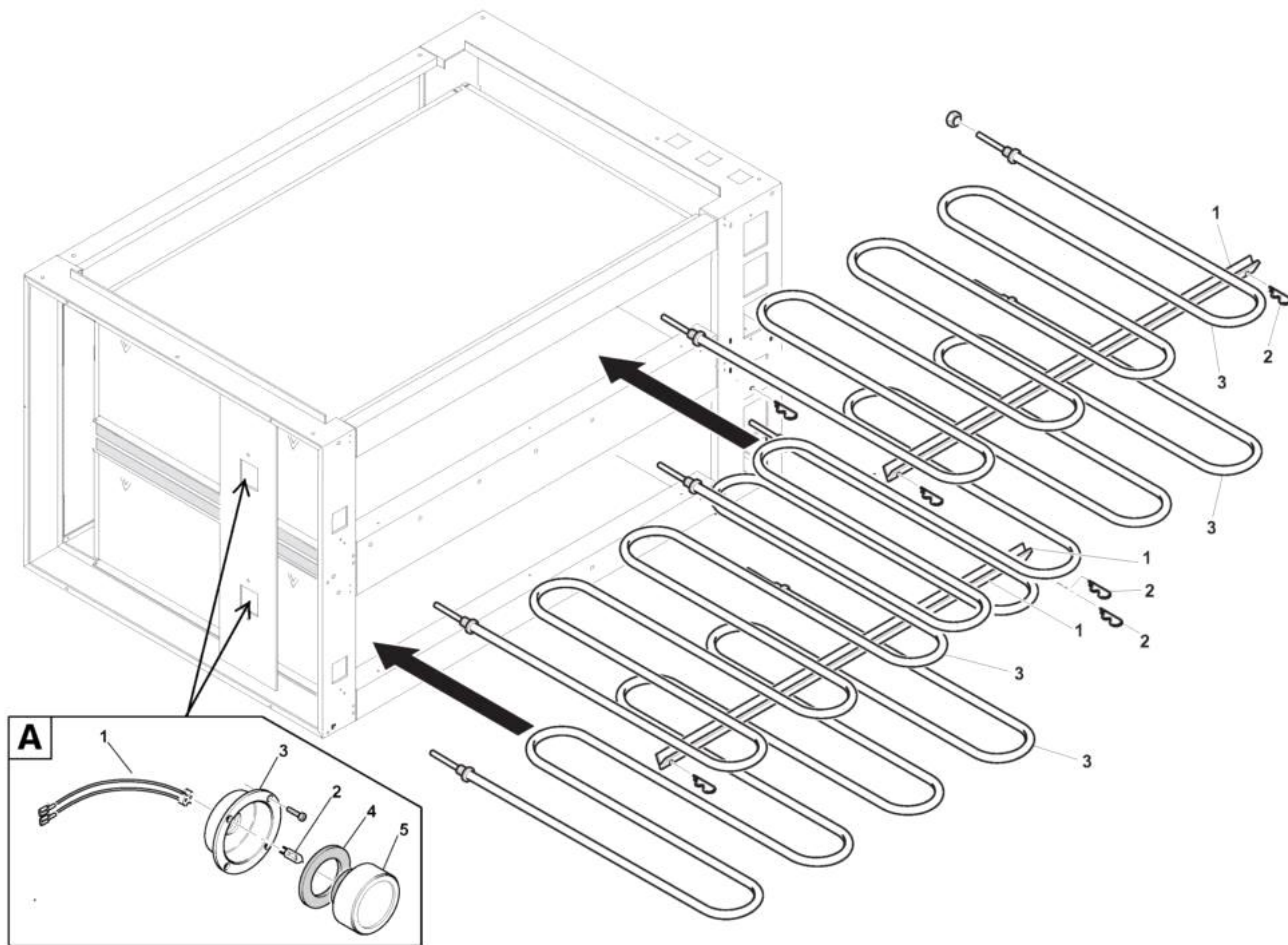

Resistenza forno (DB 830/1230S/1230L) (DB 835/1235S/1235L)