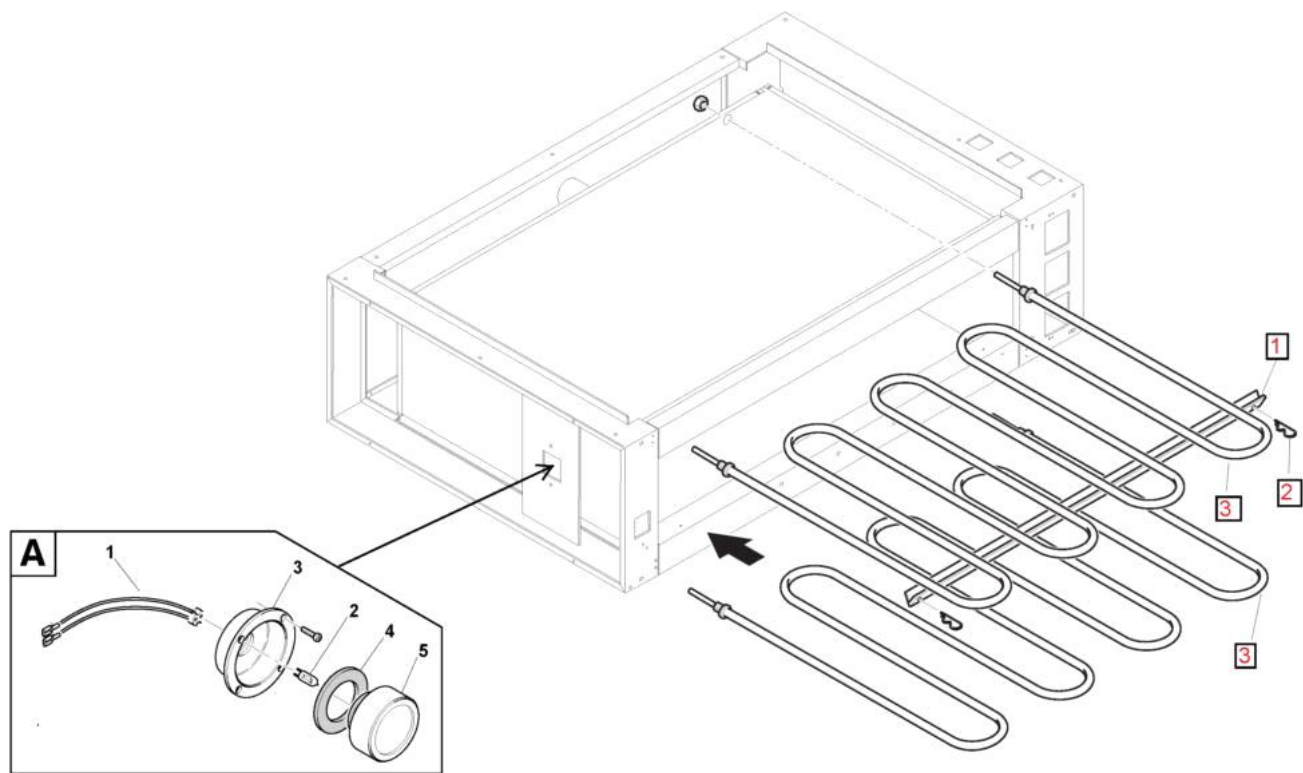

Resistenza forno (DM 430/630S/630L/930) (DM 435/635S/635L/935)