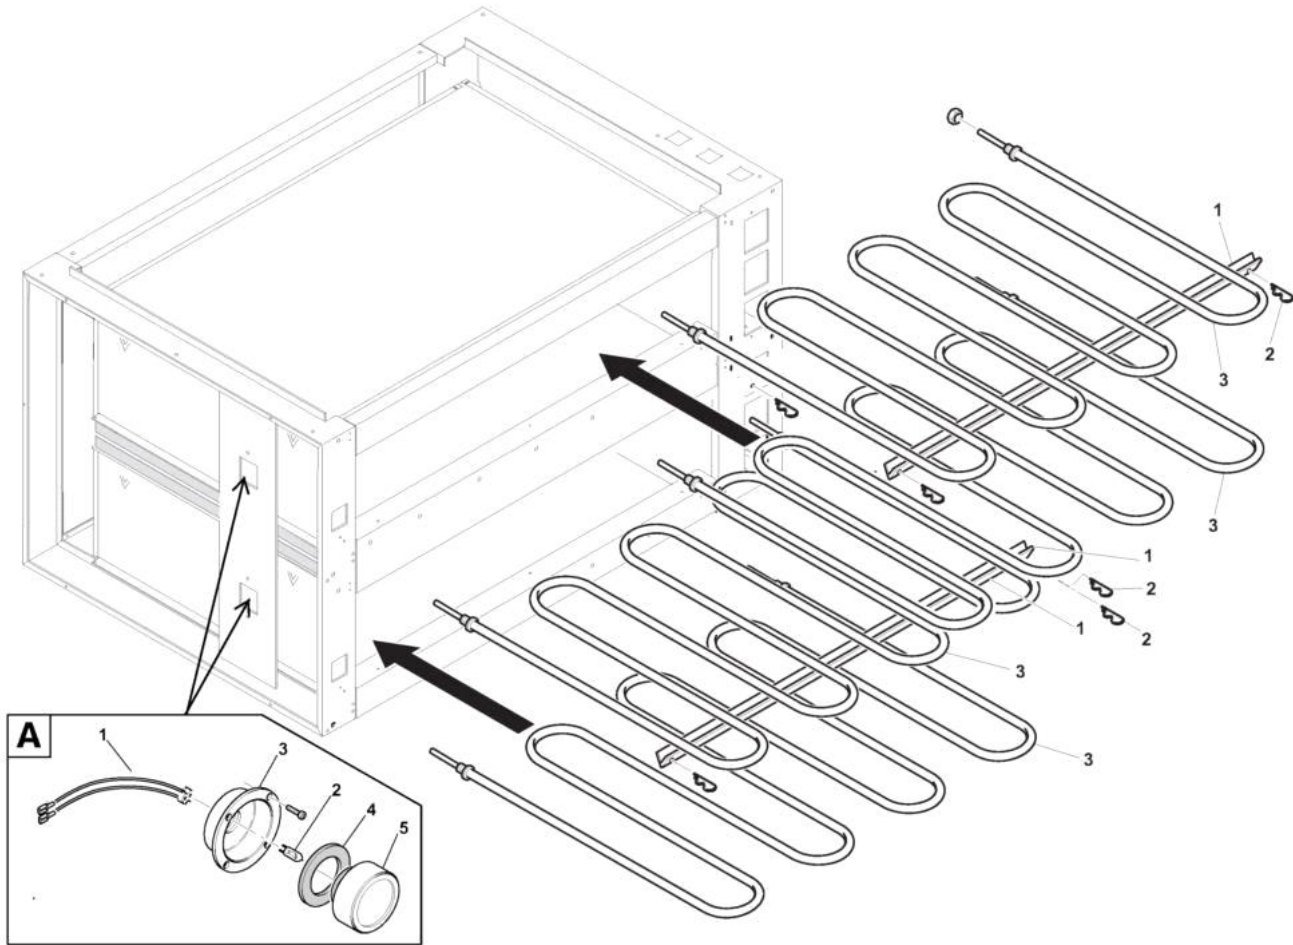

Resistenza forno (DB 830/1230S/1230L) (DB 835/1235S/1235L)