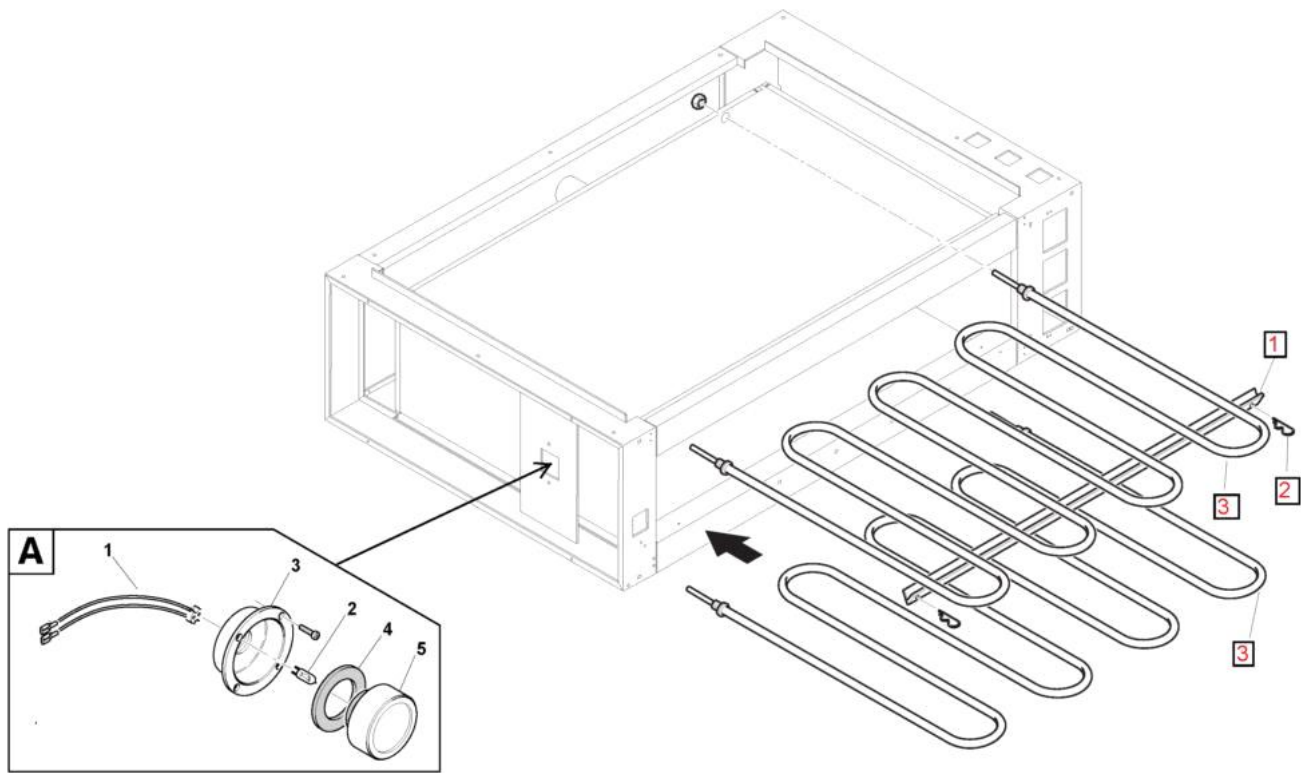

Resistenza forno (DM 430/630S/630L/930) (DM 435/635S/635L/935)