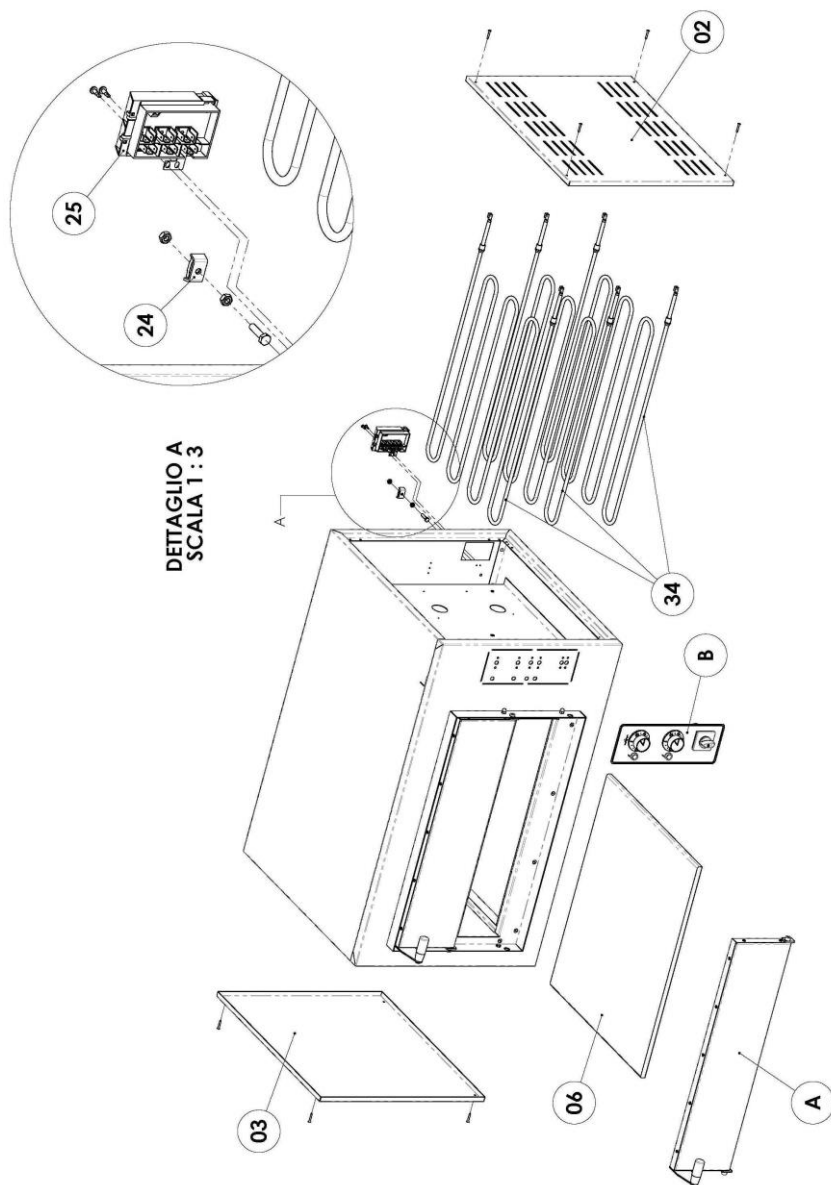

PizzaGroup

**EXPLODED VIEW
BABY – BABY 3T**

EXPLODED VIEW and spare parts list

Det. A

Det. B

MOD.	BABY	BAY 3T
POS.		
2	S40LT51001	S40LT51001
3	S40LT51003	S40LT51003
6	A95OO65003	A95OO65003
13	S35FN51001	S35FN51001
15	S66CG51001	S66CG51001
16	A90MI65002	A90MI65002
24	A86EL48001	A86EL48001
25	A87CX62002	A87CX62002
27	A93OL65003	A93OL65005
28	A87AZ69004	A87AZ69004
30	A88TX85003	A88TX85003
31	S73FN55004	S73FN55004
32	A87IL72005	A87IL72005
34	A87RZ65043	A87RZ65043

THECNICAL DATA

Model	Weight (Kg)	Width (mm)	Depth (mm)	Height (mm)	Total Power (W)	Supply type	Electrical supply tension (V)	Frequency (Hz)	Highest possible temperature (°C)
BABY	76	920	760	530	7500	3+N+T	400	50/60	450
BABY 3T	76	920	760	530	7500	3+N+T	400	50/60	450