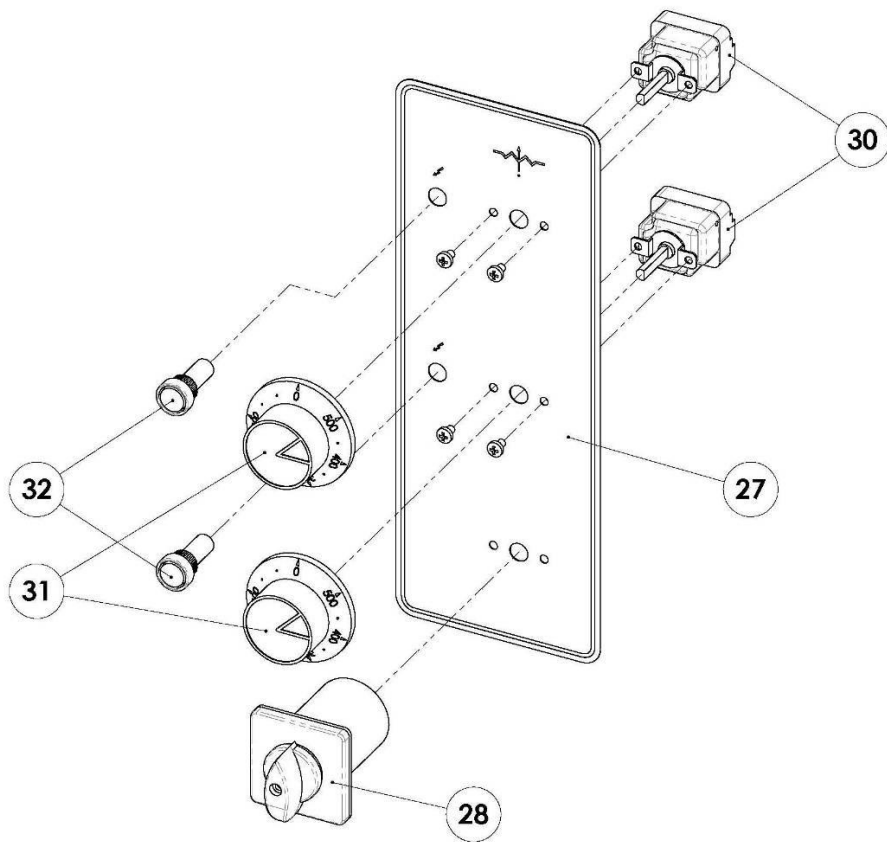

PizzaGroup

**EXPLODED VIEW
BABY – BABY 3T**

EXPLODED VIEW and spare parts list

Det. A

Det. B

MOD.	BABY	BAY 3T
POS.		
2	S40LT51001	S40LT51001
3	S40LT51003	S40LT51003
6	A95OO65003	A95OO65003
13	S35FN51001	S35FN51001
15	S66CG51001	S66CG51001
16	A90MI65002	A90MI65002
24	A86EL48001	A86EL48001
25	A87CX62002	A87CX62002
27	A93OL65003	A93OL65005
28	A87AZ69004	A87AZ69004
30	A88TX85003	A88TX85003
31	S73FN55004	S73FN55004
32	A87IL72005	A87IL72005
34	A87RZ65043	A87RZ65043

THECNICAL DATA

Model	Weight (Kg)	Width (mm)	Depth (mm)	Height (mm)	Total Power (W)	Supply type	Electrical supply tension (V)	Frequency (Hz)	Highest possible temperature (°C)
BABY	76	920	760	530	7500	3+N+T	400	50/60	450
BABY 3T	76	920	760	530	7500	3+N+T	400	50/60	450