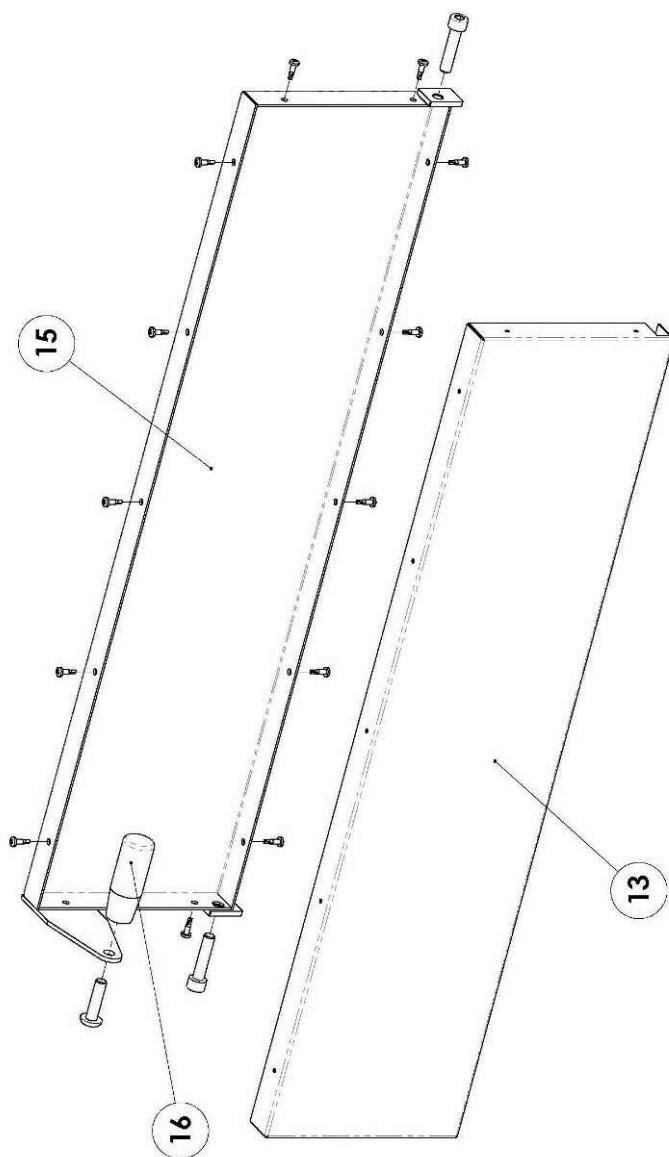

PizzaGroup

**EXPLODED VIEW
BABY – BABY 3T**

EXPLODED VIEW and spare parts list

Det. A

Det. B

MOD.	BABY	BAY 3T
POS.		
2	S40LT51001	S40LT51001
3	S40LT51003	S40LT51003
6	A95OO65003	A95OO65003
13	S35FN51001	S35FN51001
15	S66CG51001	S66CG51001
16	A90MI65002	A90MI65002
24	A86EL48001	A86EL48001
25	A87CX62002	A87CX62002
27	A93OL65003	A93OL65005
28	A87AZ69004	A87AZ69004
30	A88TX85003	A88TX85003
31	S73FN55004	S73FN55004
32	A87IL72005	A87IL72005
34	A87RZ65043	A87RZ65043

THECNICAL DATA

Model	Weight (Kg)	Width (mm)	Depth (mm)	Height (mm)	Total Power (W)	Supply type	Electrical supply tension (V)	Frequency (Hz)	Highest possible temperature (°C)
BABY	76	920	760	530	7500	3+N+T	400	50/60	450
BABY 3T	76	920	760	530	7500	3+N+T	400	50/60	450