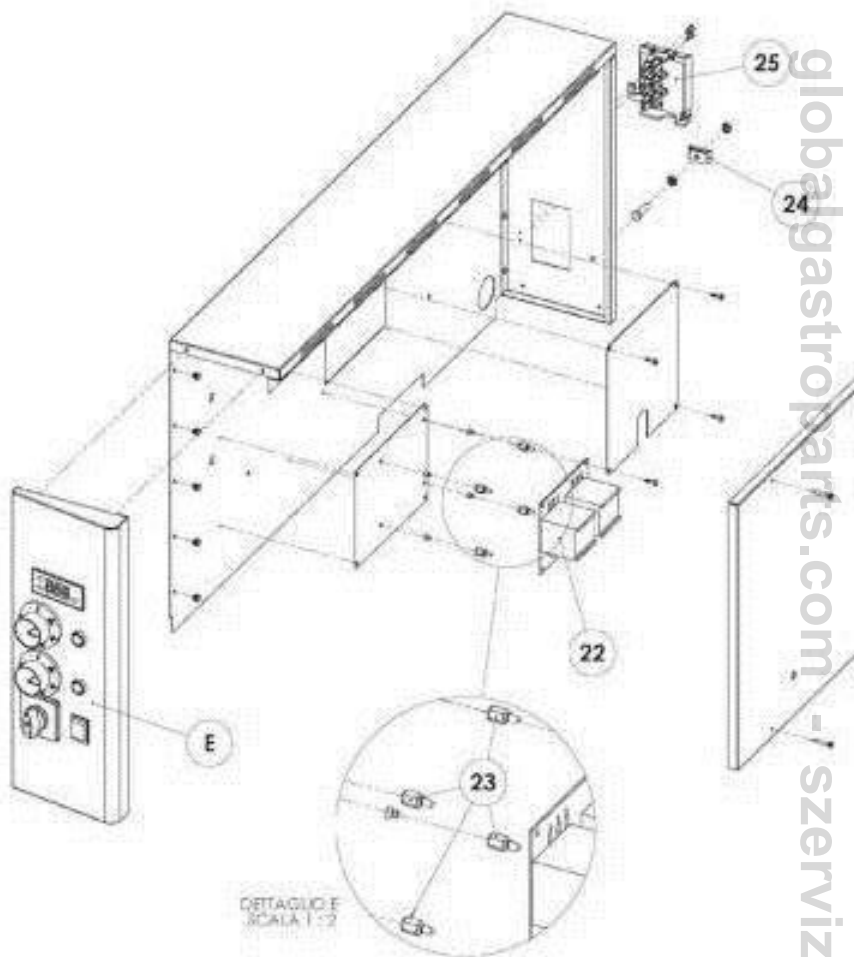

DETTAGLIO E
SCALA 1:2